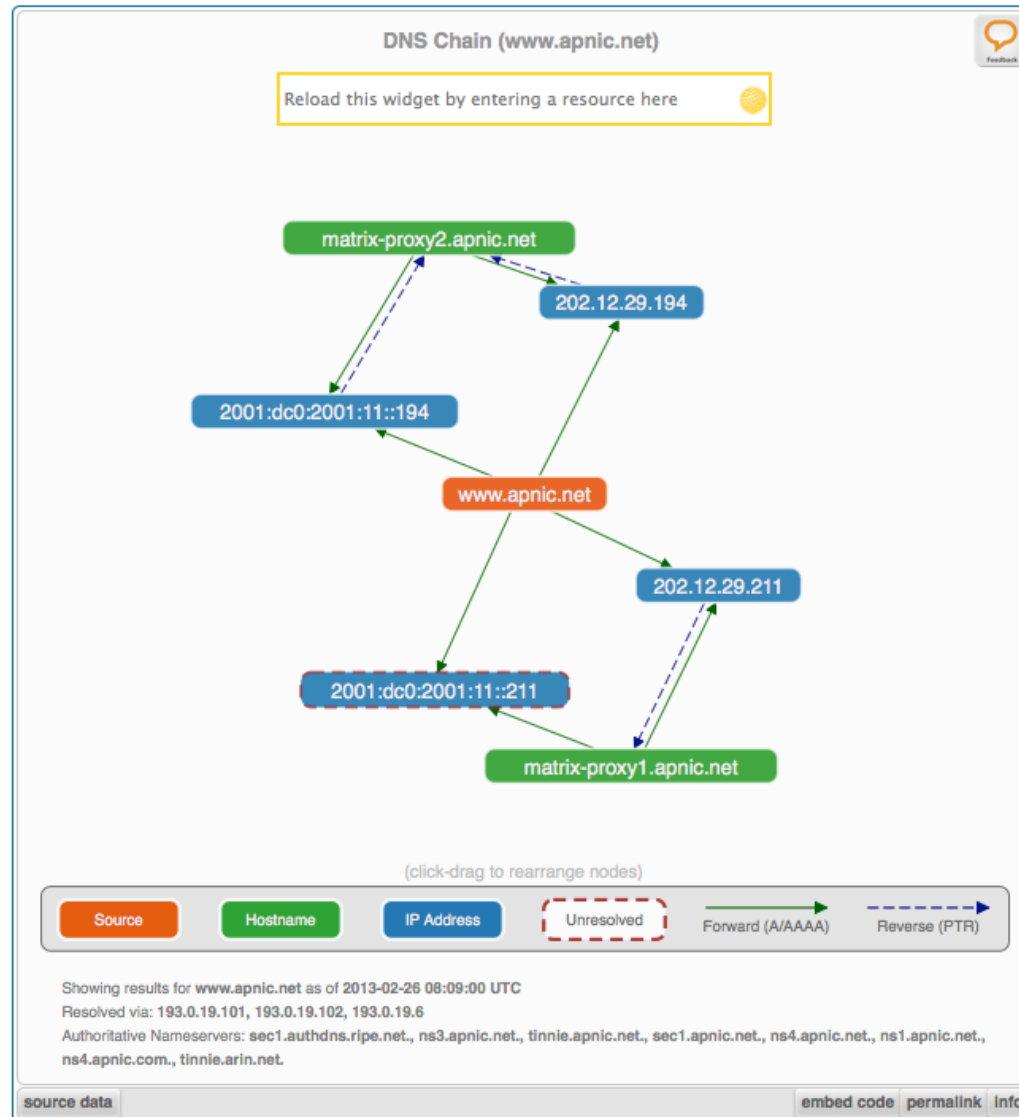

[source data](#) [embed code](#) [permalink](#) [info](#)

Routing Status (AS3333)

AS3333 is visible by **97%** of 100 IPv4 and **99%** of 92 IPv6 RIS full peers.

🕒 First ever seen before **Jan 2001**.

Originated **IPv4** prefixes: **6**
Originated **IPv6** prefixes: **1**
Observed BGP neighbours: **162**
Address space announced (IPv4): **4608** IPs
Address space announced (IPv6): equiv. to **1 /48s**

Compare to 1 week ⌵ earlier

Showing results for AS3333 as of 2013-02-25 00:00:00 UTC

[source data](#) [embed code](#) [permalink](#) [info](#)

RIPEstat

RIPEstat

RIPE Atlas

- A measurement network consisting of ~2700 up-and-running vantage points
- Each vantage point is a tiny hardware device (“probe”), hosted by a contributor
- If you host a probe
 - you immediately get access to what it sees
 - you can ask the system to do a measurement for you, using *any* probe(s) in the system

RIPE Atlas

- All probes do built-in measurements, like pings

RIPE Atlas

- All probes do built-in measurements, like DNS

RIPE Atlas

- Running your own measurement:

RIPE Atlas

- Deployment of probes focuses on the RIPE NCC service region, but it's useful to be present globally
- If you're interested:
 - Talk to us, we have *some* probes here:
 - Ingrid, Emilio, Robert
 - Or apply on the website