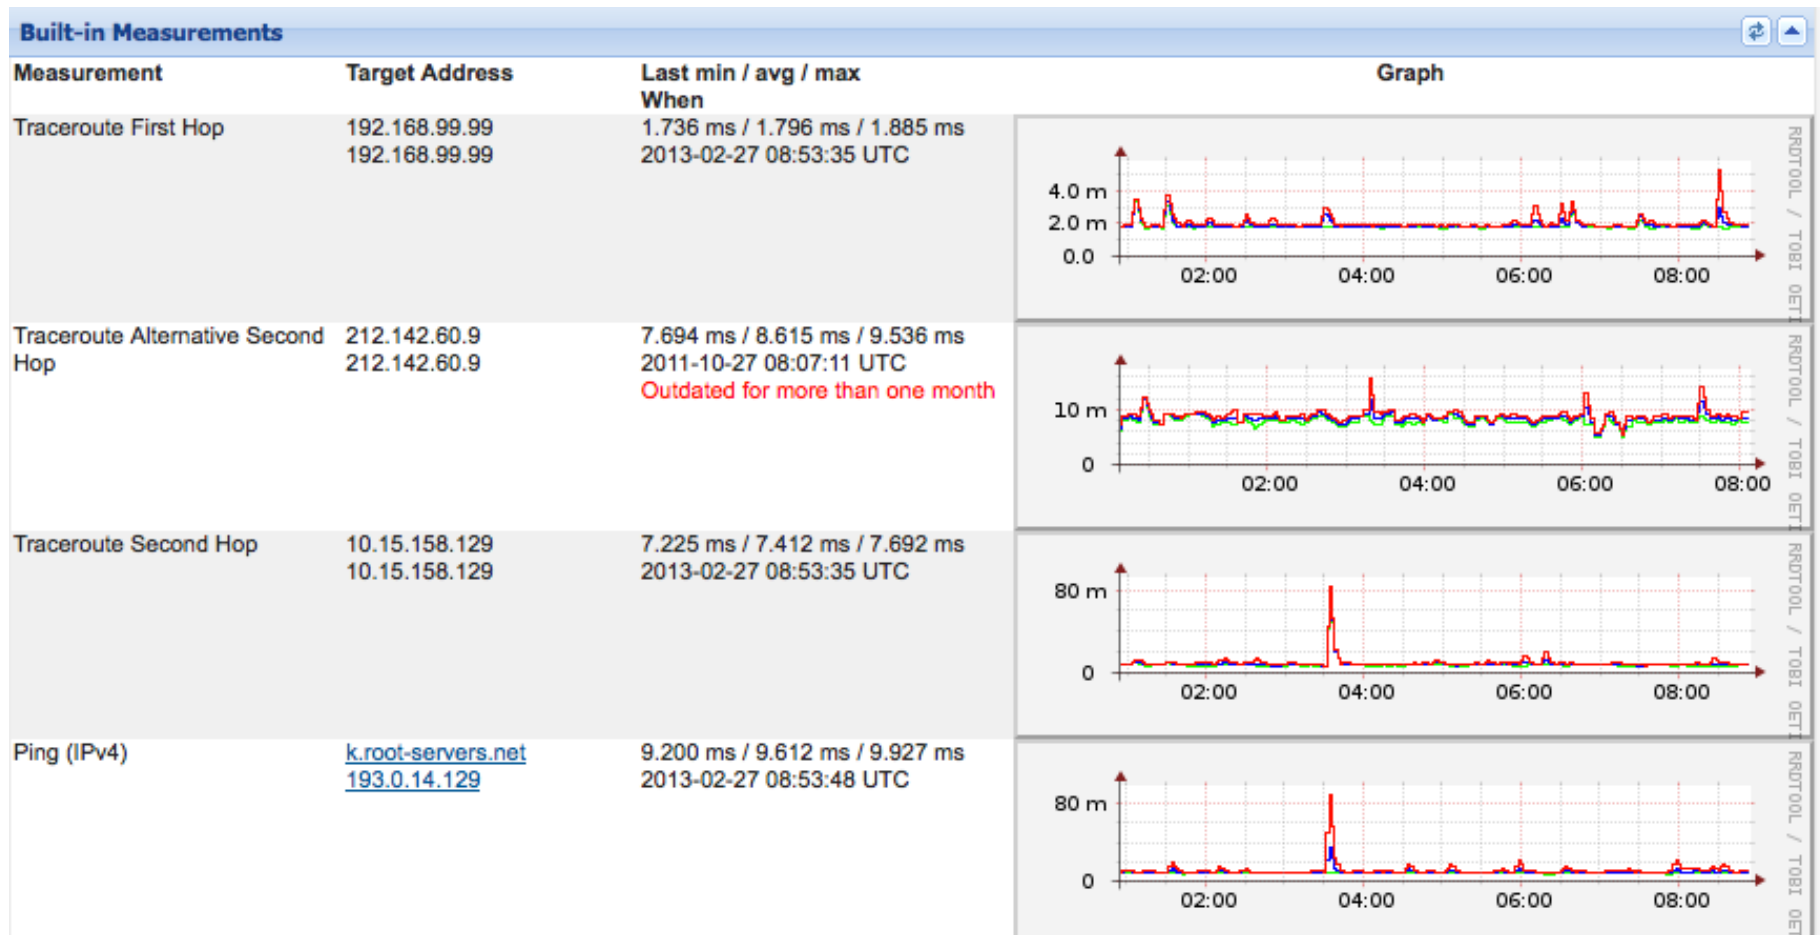

[source data](#) [embed code](#) [permalink](#) [info](#)

Routing Status (AS3333)

AS3333 is visible by **97%** of 100 IPv4 and **99%** of 92 IPv6 RIS full peers.

🕒 First ever seen before **Jan 2001**.

Originated **IPv4** prefixes: **6**
Originated **IPv6** prefixes: **1**
Observed BGP neighbours: **162**
Address space announced (IPv4): **4608** IPs
Address space announced (IPv6): equiv. to **1 /48s**

Compare to 1 week ⌵ earlier

Showing results for AS3333 as of 2013-02-25 00:00:00 UTC

[source data](#) [embed code](#) [permalink](#) [info](#)

RIPEstat

RIPEstat

RIPE Atlas

- A measurement network consisting of ~2700 up-and-running vantage points
- Each vantage point is a tiny hardware device (“probe”), hosted by a contributor
- If you host a probe
 - you immediately get access to what it sees
 - you can ask the system to do a measurement for you, using *any* probe(s) in the system

RIPE Atlas

- All probes do built-in measurements, like pings

RIPE Atlas

- All probes do built-in measurements, like DNS

RIPE Atlas

- Running your own measurement:

RIPE Atlas

- Deployment of probes focuses on the RIPE NCC service region, but it's useful to be present globally
- If you're interested:
 - Talk to us, we have *some* probes here:
 - Ingrid, Emilio, Robert
 - Or apply on the website