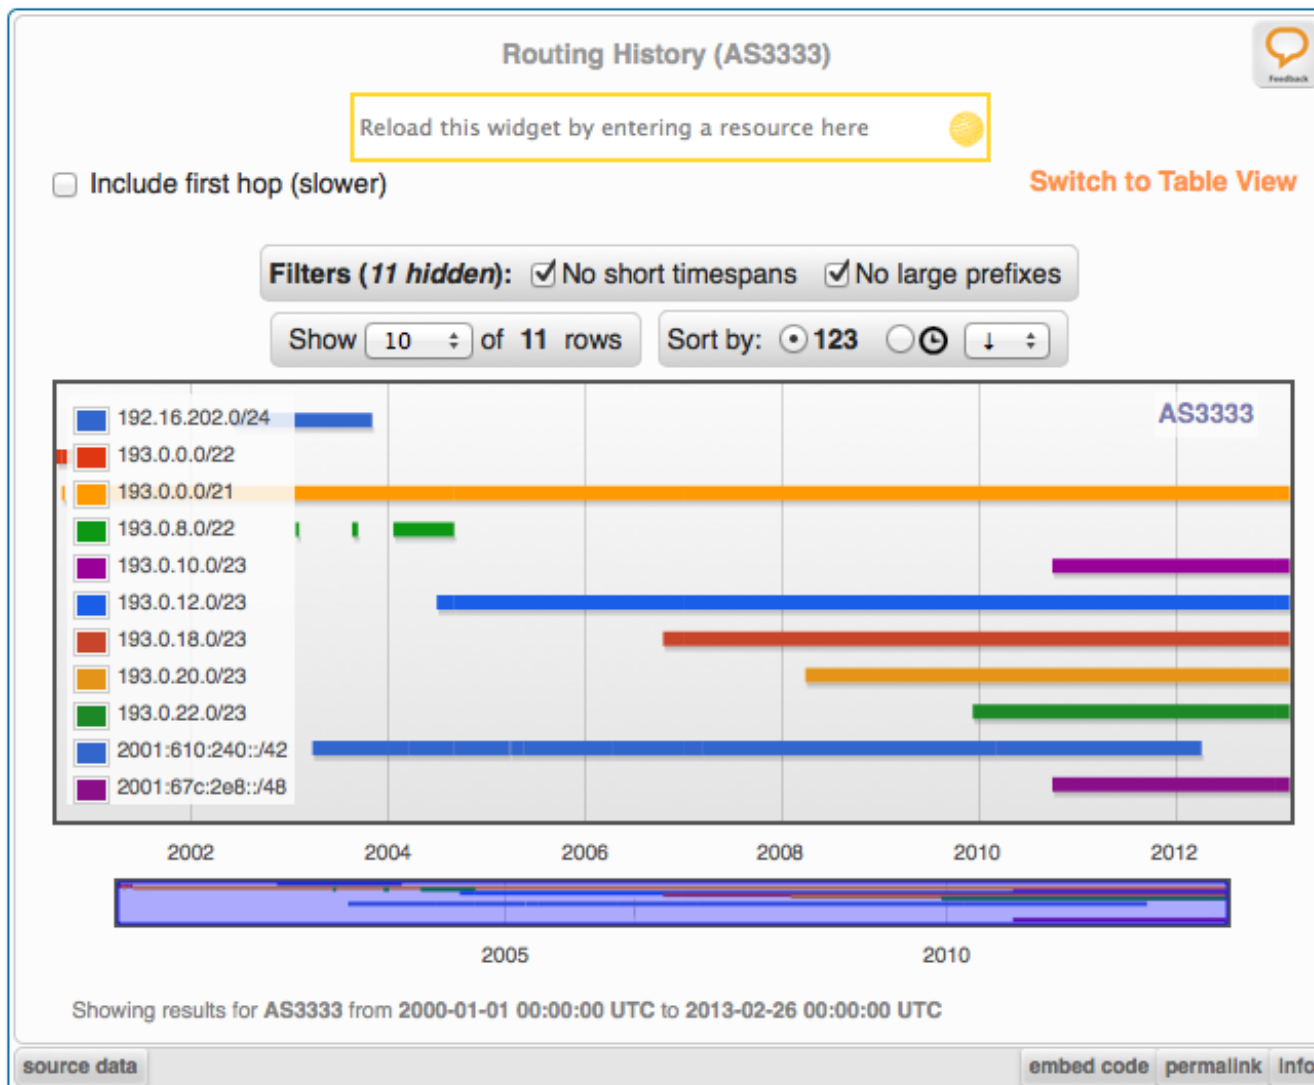

[source data](#) [embed code](#) [permalink](#) [info](#)

Routing Status (AS3333)

AS3333 is visible by **97%** of 100 IPv4 and **99%** of 92 IPv6 RIS full peers.

🕒 First ever seen before **Jan 2001**.

Originated **IPv4** prefixes: **6**
Originated **IPv6** prefixes: **1**
Observed BGP neighbours: **162**
Address space announced (IPv4): **4608** IPs
Address space announced (IPv6): equiv. to **1 /48s**

Compare to 1 week ⌵ earlier

Showing results for AS3333 as of 2013-02-25 00:00:00 UTC

[source data](#) [embed code](#) [permalink](#) [info](#)

RIPEstat

RIPEstat

RIPE Atlas

- A measurement network consisting of ~2700 up-and-running vantage points
- Each vantage point is a tiny hardware device (“probe”), hosted by a contributor
- If you host a probe
 - you immediately get access to what it sees
 - you can ask the system to do a measurement for you, using *any* probe(s) in the system

RIPE Atlas

- All probes do built-in measurements, like pings

RIPE Atlas

- All probes do built-in measurements, like DNS

RIPE Atlas

- Running your own measurement:

RIPE Atlas

- Deployment of probes focuses on the RIPE NCC service region, but it's useful to be present globally
- If you're interested:
 - Talk to us, we have *some* probes here:
 - Ingrid, Emilio, Robert
 - Or apply on the website