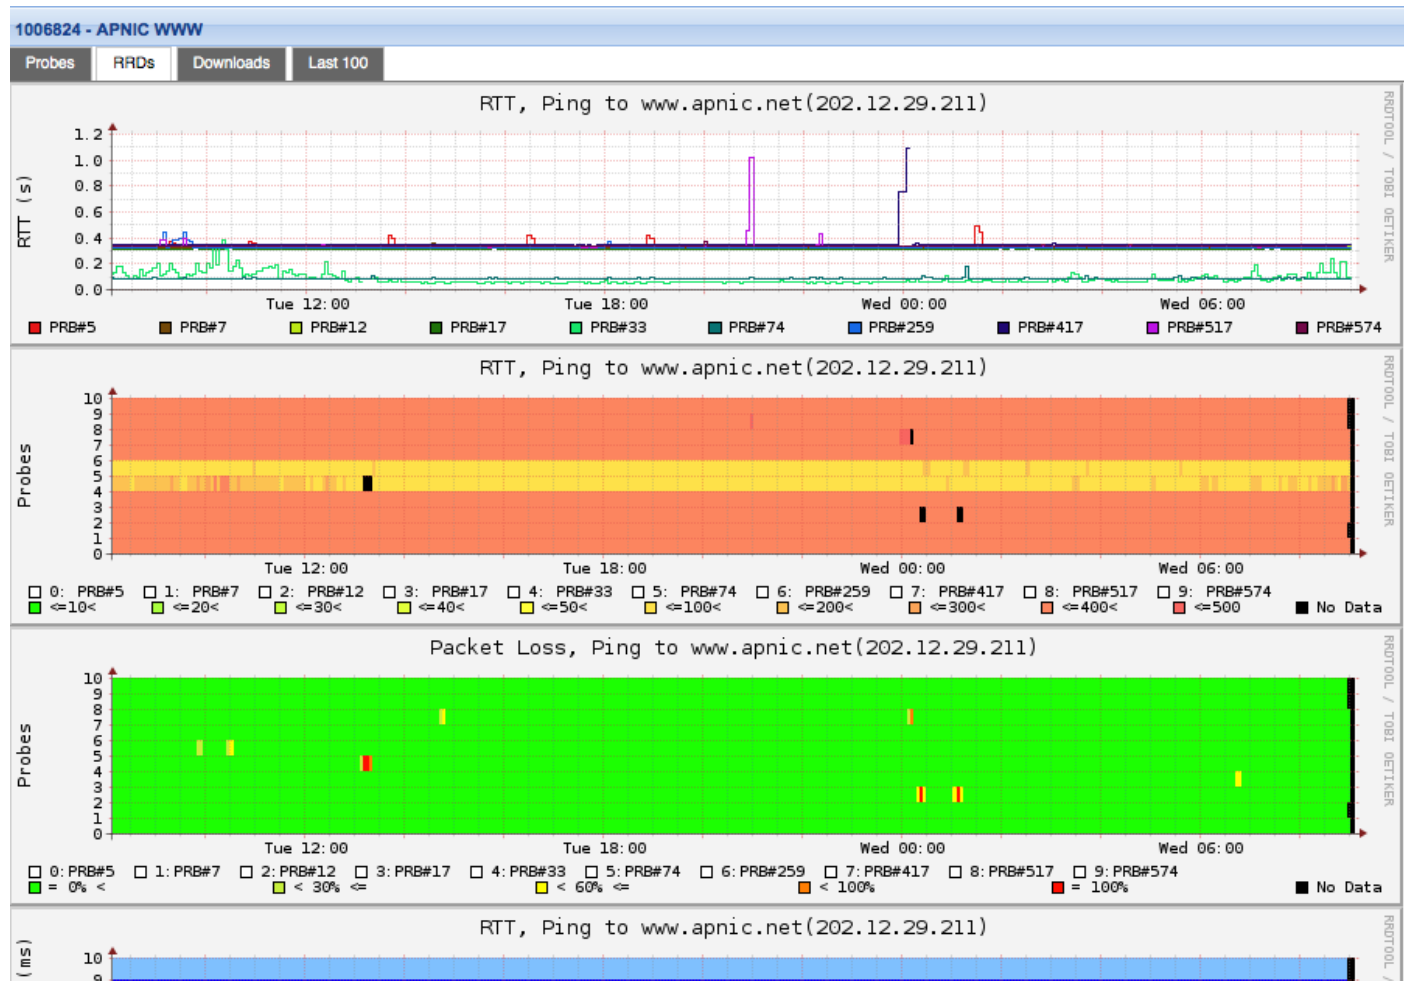

[source data](#) [embed code](#) [permalink](#) [info](#)

Routing Status (AS3333)

AS3333 is visible by **97%** of 100 IPv4 and **99%** of 92 IPv6 RIS full peers.

🕒 First ever seen before **Jan 2001**.

Originated **IPv4** prefixes: **6**
Originated **IPv6** prefixes: **1**
Observed BGP neighbours: **162**
Address space announced (IPv4): **4608** IPs
Address space announced (IPv6): equiv. to **1 /48s**

Compare to 1 week ⌵ earlier

Showing results for AS3333 as of 2013-02-25 00:00:00 UTC

[source data](#) [embed code](#) [permalink](#) [info](#)

RIPEstat

RIPEstat

RIPE Atlas

- A measurement network consisting of ~2700 up-and-running vantage points
- Each vantage point is a tiny hardware device (“probe”), hosted by a contributor
- If you host a probe
 - you immediately get access to what it sees
 - you can ask the system to do a measurement for you, using *any* probe(s) in the system

RIPE Atlas

- All probes do built-in measurements, like pings

RIPE Atlas

- All probes do built-in measurements, like DNS

RIPE Atlas

- Running your own measurement:

RIPE Atlas

- Deployment of probes focuses on the RIPE NCC service region, but it's useful to be present globally
- If you're interested:
 - Talk to us, we have *some* probes here:
 - Ingrid, Emilio, Robert
 - Or apply on the website