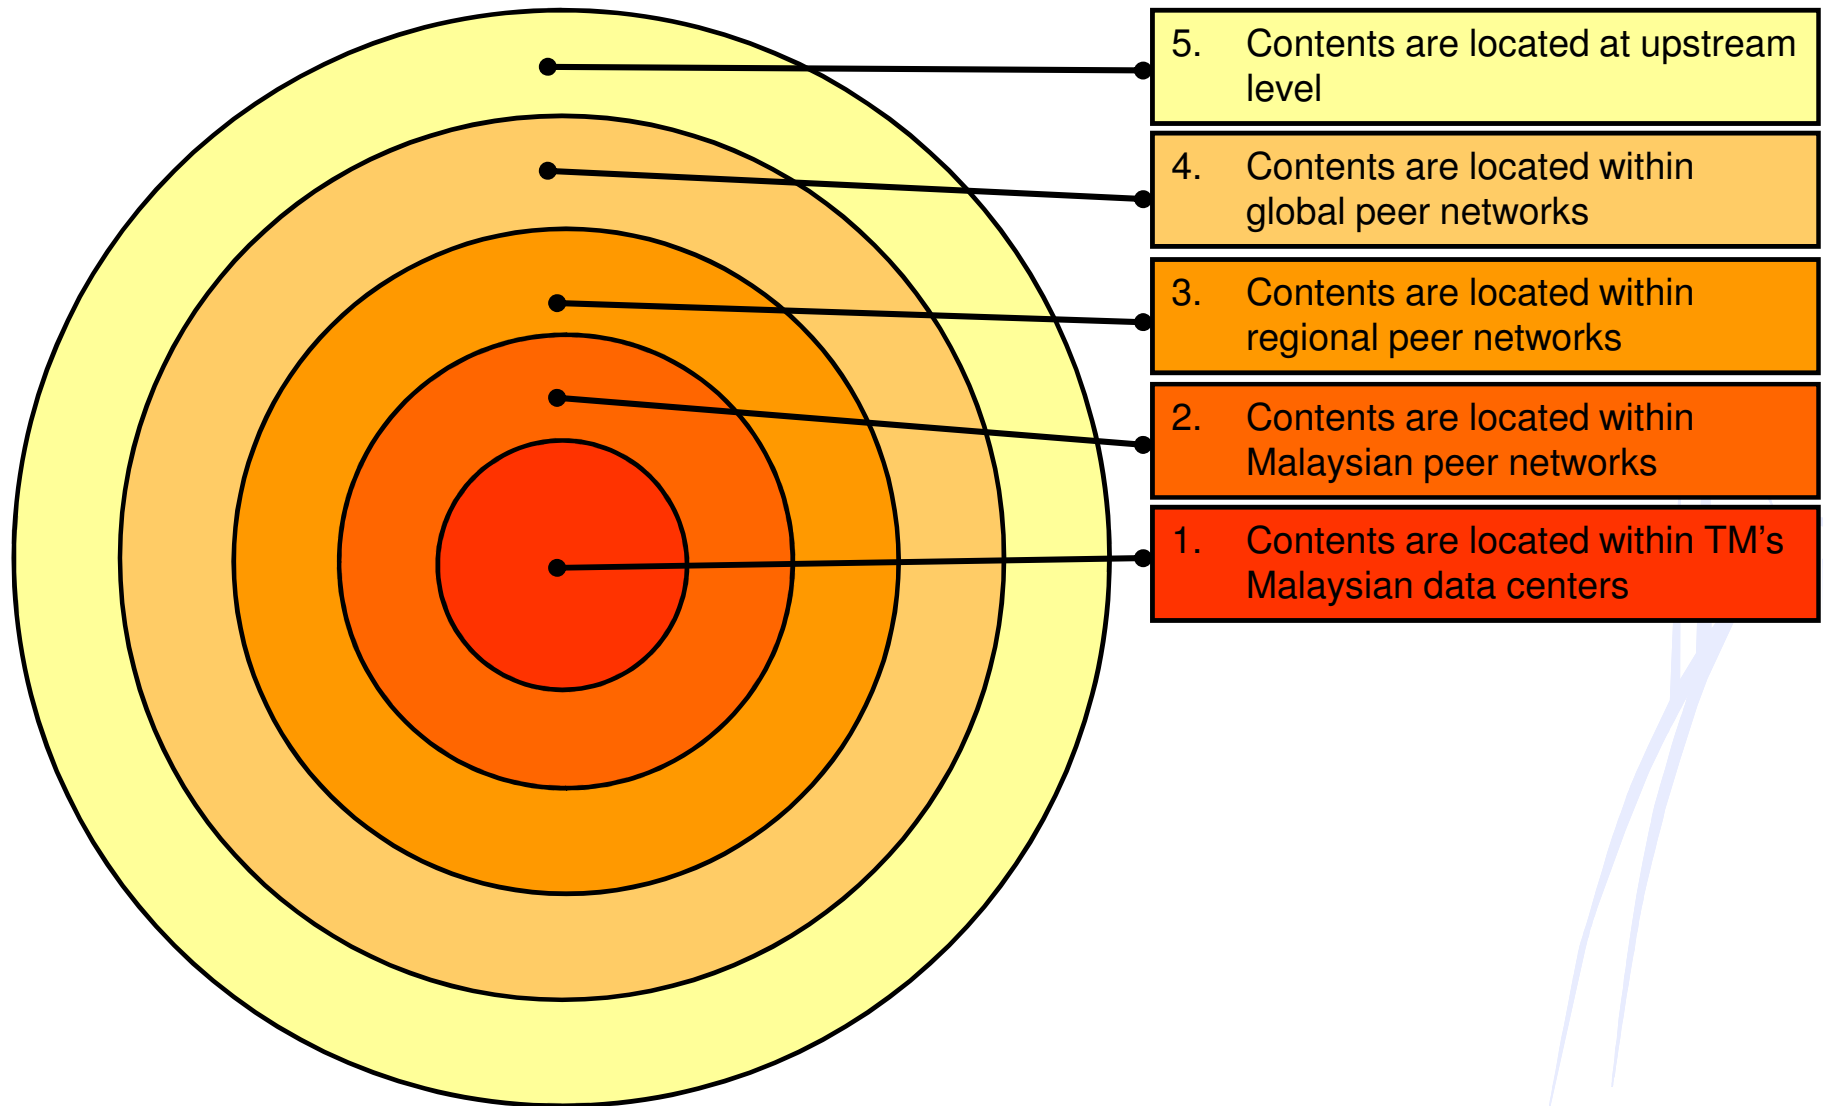

## About Malaysia

<b>Area</b>	<b>329,847 sq km</b> country comparison to the world: <a href="#">67</a> .
<b>Population</b> (July 2012 est.)	<b>29,179,952</b> country comparison to the world: <a href="#">43</a>
<b>Telephone lines</b> (2010)	4.57mil
<b>Mobile lines</b> (2010)	34.456 mil
<b>Internet users</b> (2009)	15.355 mil
<b>Penetration rate</b> (2011)	63%

Source: CIA Factbook, MCMC

@2012 Google Map

# Optimizing Content Reachability: To continue with greater effort

5. Contents are located at upstream level

4. Contents are located within global peer networks

3. Contents are located within regional peer networks

# Bringing contents closer to eyeballs

- In 2006 – only 5% content is local. 95% traffic through Asia Pacific peering and upstream in USA and Europe.
- TM deploys edge cache distribution in the network and traffic increase almost double every year.