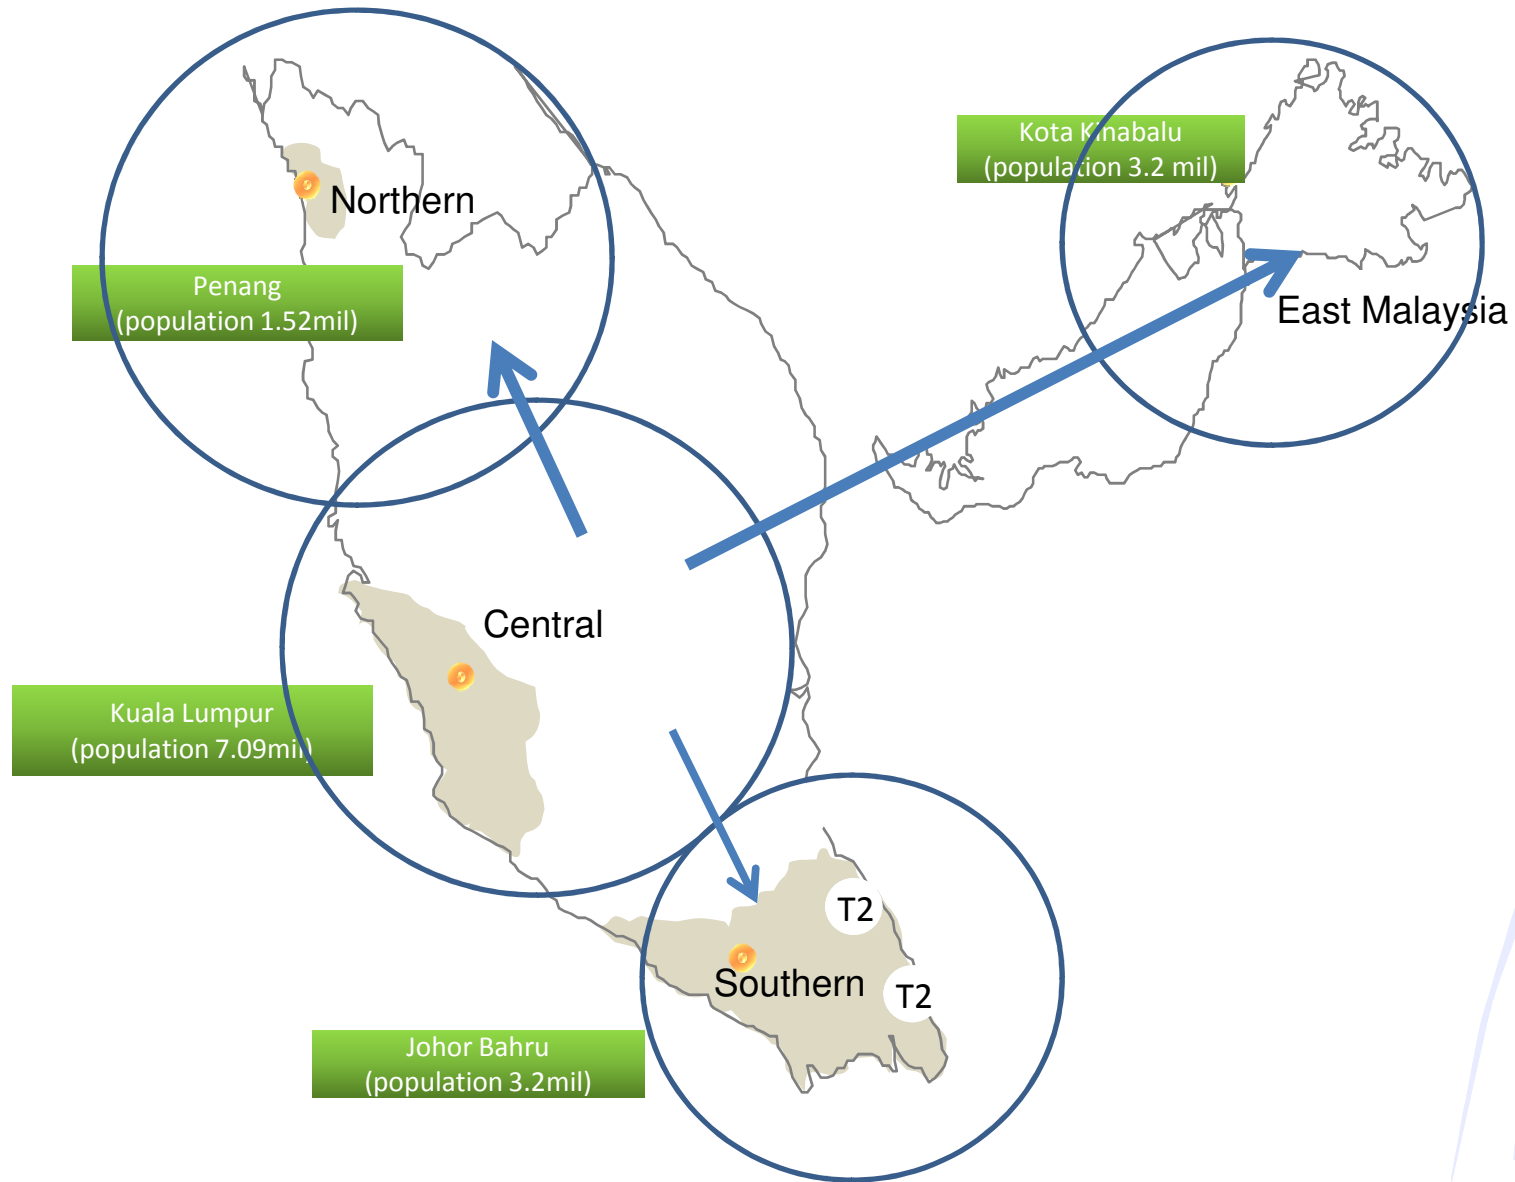

# Optimizing Content Reachability: To continue with greater effort

5. Contents are located at upstream level

4. Contents are located within global peer networks

3. Contents are located within regional peer networks

2. Contents are located within Malaysian peer networks

1. Contents are located within TM's Malaysian data centers

- To continue with the effort to bringing in more content providers to Malaysia to serve not only Malaysia but also the region connecting via submarine cable and border

# Bringing contents closer to eyeballs

- In 2006 – only 5% content is local. 95% traffic through Asia Pacific peering and upstream in USA and Europe.
- TM deploys edge cache distribution in the network and traffic increase almost double every year.

# Bringing contents closer to eyeballs - next