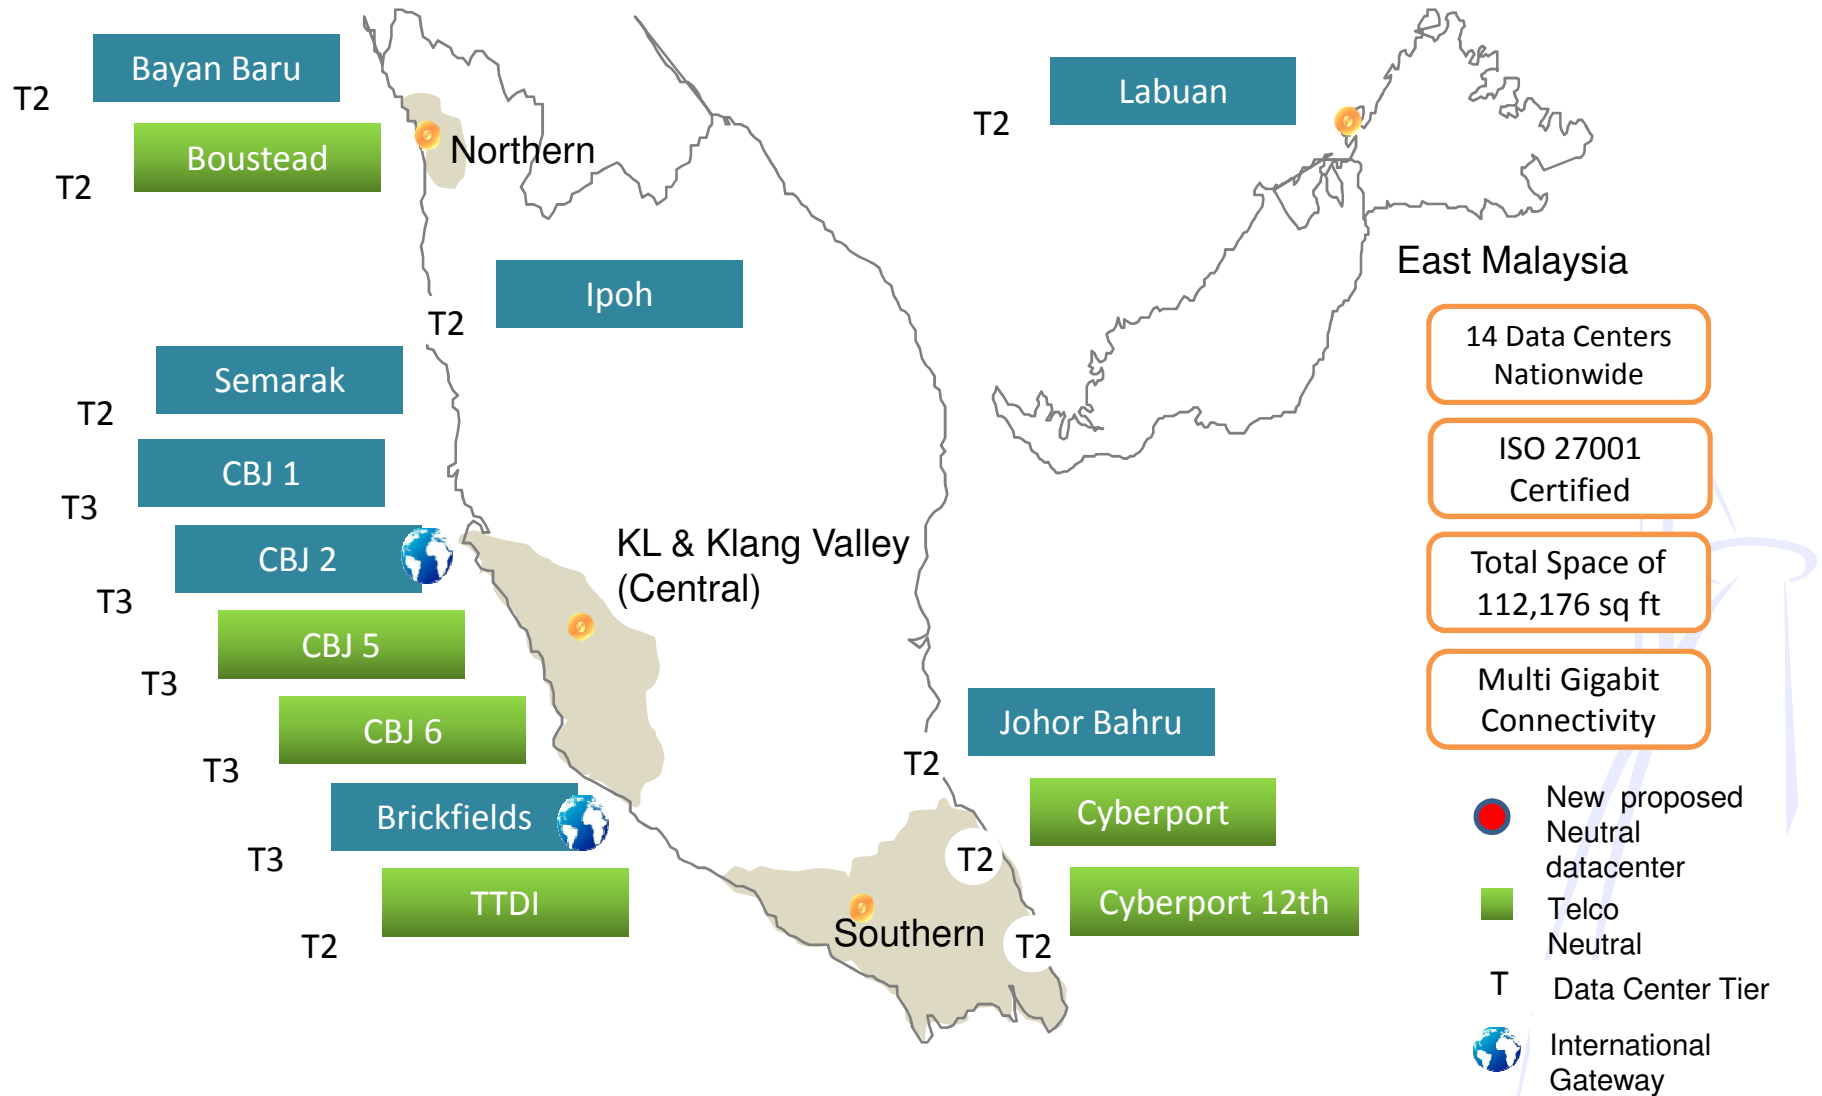

Bringing contents closer to eyeballs - next