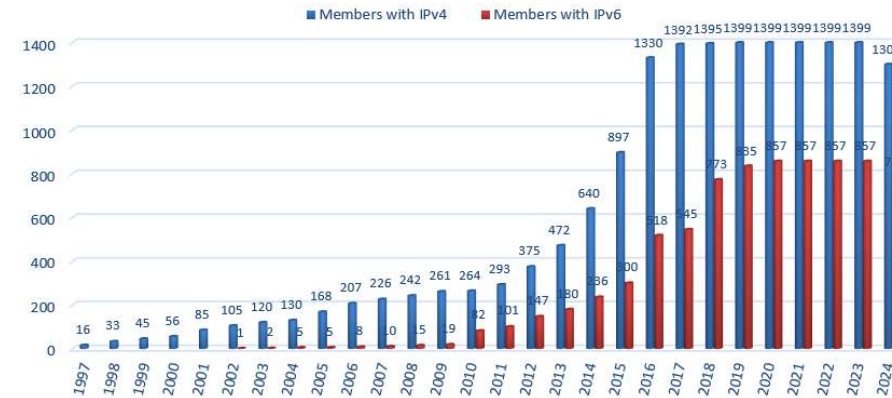

■ Internet users 1,099 million, Internet penetration rate 78.0%

■ Mobile Internet users 1,096 million, 99.7% of the total Internet users

■ 1,300 CNNIC IP members, by the end of Aug 2024

■ CNNIC has allocated 332,553 /24s IPv4 addresses, 28,784 /32s IPv6 blocks and 1,211 AS numbers

■ Training in 2024

- 4.18-19 IPv6, 200+ trainees (online)
- upcoming IPv6, DNS (onsite)

■ Training plan in 2025

- 2 sessions, online or onsite

Instructor

韦蓓 Jessica Wei

Senior Technical Trainer, APNIC

Jessica is a Senior Technical Trainer at APNIC, providing training on IPv6, routing, MPLS and network security in the Asia Pacific region, as well as working on the development of training materials.