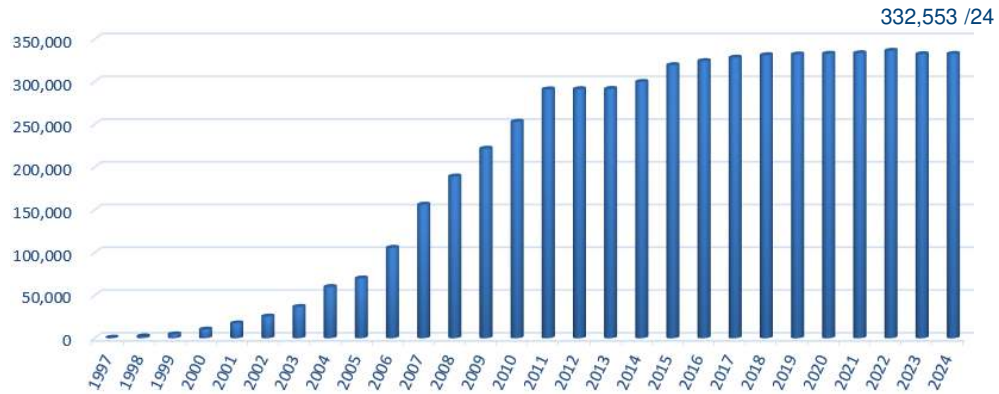

■ Internet users 1,099 million, Internet penetration rate 78.0%

■ Mobile Internet users 1,096 million, 99.7% of the total Internet users

■ 1,300 CNNIC IP members, by the end of Aug 2024

■ CNNIC has allocated 332,553 /24s IPv4 addresses, 28,784 /32s IPv6 blocks and 1,211 AS numbers