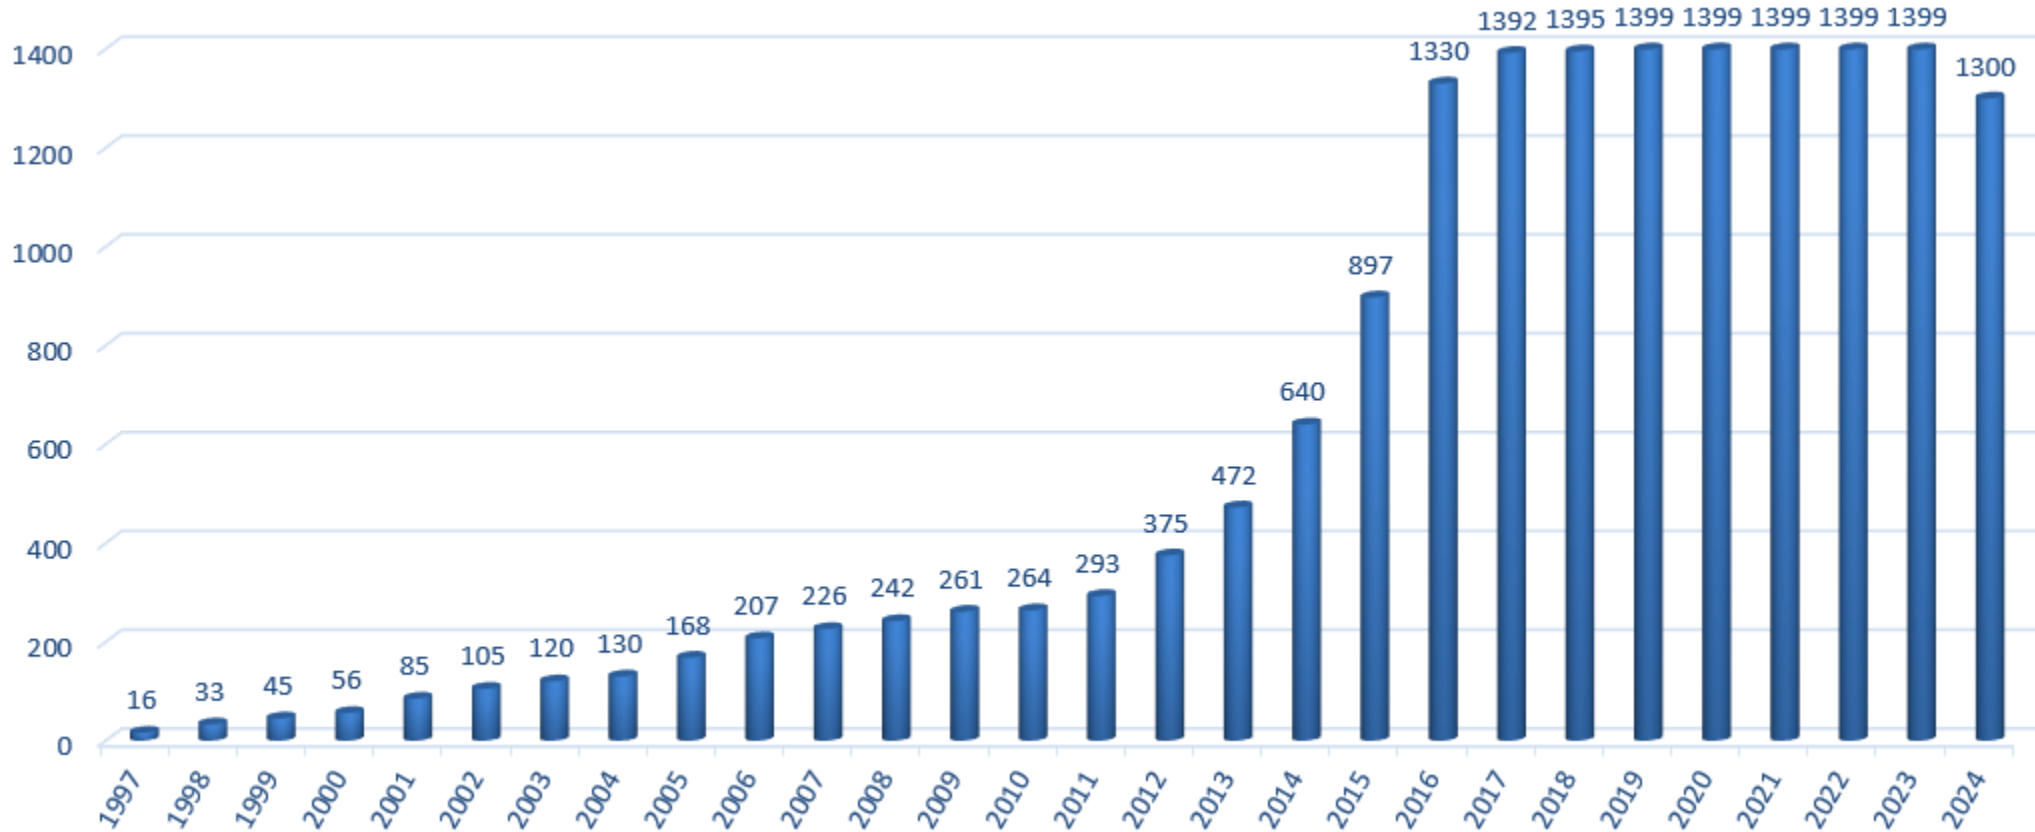

■ Internet users 1,099 million, Internet penetration rate 78.0%

■ Mobile Internet users 1,096 million, 99.7% of the total Internet users

■ 1,300 CNNIC IP members, by the end of Aug 2024

■ CNNIC has allocated 332,553 /24s IPv4 addresses, 28,784 /32s IPv6 blocks and 1,211 AS numbers