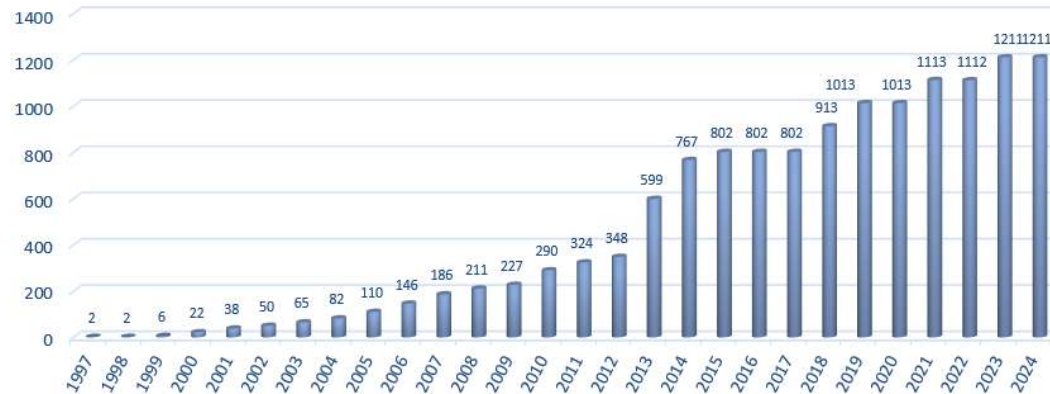

■ Internet users 1,099 million, Internet penetration rate 78.0%

■ Mobile Internet users 1,096 million, 99.7% of the total Internet users

■ 1,300 CNNIC IP members, by the end of Aug 2024

■ CNNIC has allocated 332,553 /24s IPv4 addresses, 28,784 /32s IPv6 blocks and 1,211 AS numbers