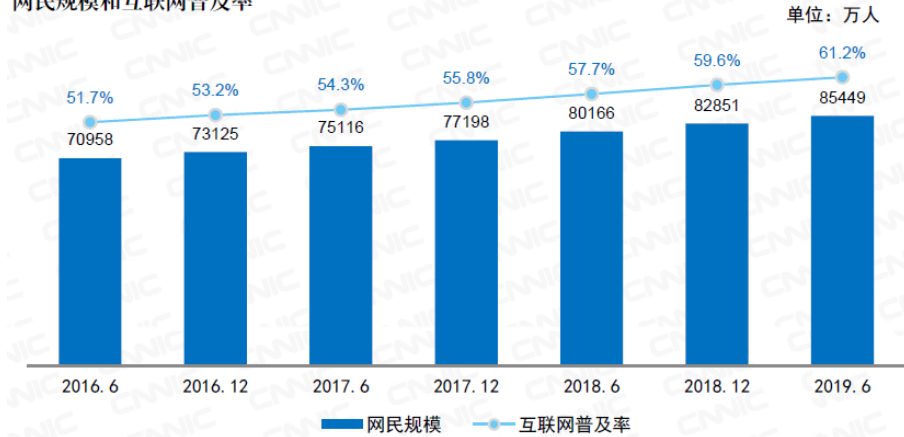

CNNIC UPDATE

Zhen Yu

NIR SIG, APNIC 48, Chiang Mai

Internet development in China
Membership growth
IP/AS allocation
2019 IP Alliance Conference
Training program
Service Upgrade
IPv6 Deployment in China

■ 2019.8 《The 44th China Statistical Report on Internet Development》 by CNNIC

网民规模和互联网普及率

■ Internet users 854 million, Internet penetration rate 61%

手机网民规模及其占网民比例

■ Mobile Internet users 847 million, 99% of the total Internet users

■ 1,399 CNNIC IP members, by the end of August 2019