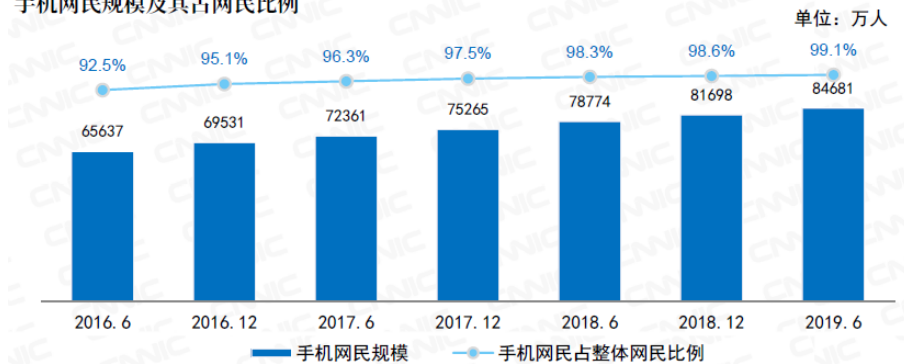

CNNIC UPDATE

Zhen Yu

NIR SIG, APNIC 48, Chiang Mai

Internet development in China
Membership growth
IP/AS allocation
2019 IP Alliance Conference
Training program
Service Upgrade
IPv6 Deployment in China

■ 2019.8 《The 44th China Statistical Report on Internet Development》 by CNNIC

网民规模和互联网普及率

■ Internet users 854 million, Internet penetration rate 61%

手机网民规模及其占网民比例

■ Mobile Internet users 847 million, 99% of the total Internet users

■ 1,399 CNNIC IP members, by the end of August 2019