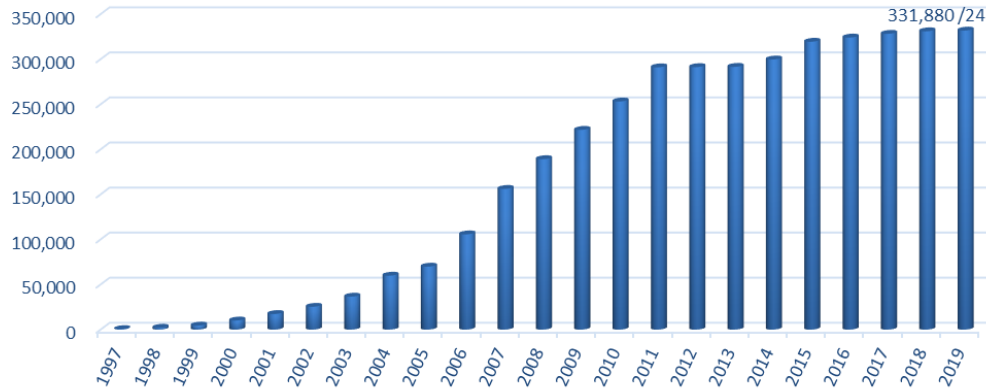

网民规模和互联网普及率

■ Internet users 854 million, Internet penetration rate 61%

手机网民规模及其占网民比例

■ Mobile Internet users 847 million, 99% of the total Internet users

■ 1,399 CNNIC IP members, by the end of August 2019

■ CNNIC has allocated 331,880 /24s IPv4 addresses, 16,126 /32s IPv6 blocks and 1,013 AS numbers

■ 2019 IP Alliance Conference on 30th June in Beijing

■ 2019.7 Beijing

- 2days, 100 trainees
- IPv6, RPKI

■ 2019.11 Hangzhou (in coming)