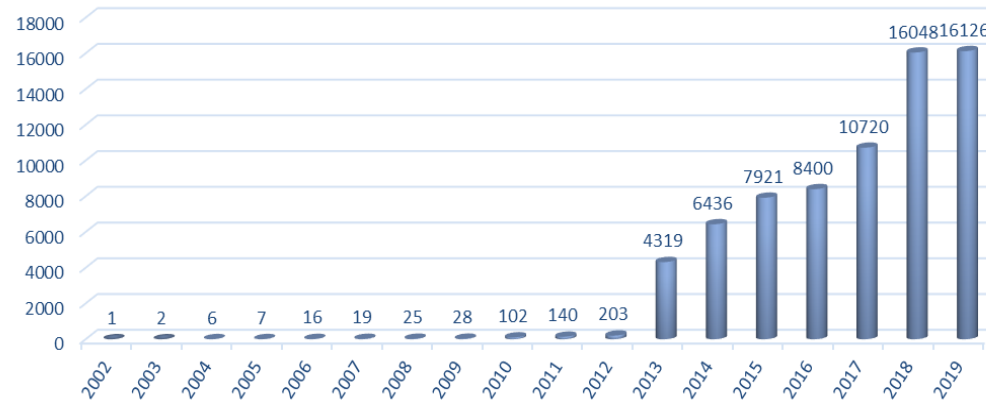

网民规模和互联网普及率

■ Internet users 854 million, Internet penetration rate 61%

手机网民规模及其占网民比例

■ Mobile Internet users 847 million, 99% of the total Internet users

■ 1,399 CNNIC IP members, by the end of August 2019

■ CNNIC has allocated 331,880 /24s IPv4 addresses, 16,126 /32s IPv6 blocks and 1,013 AS numbers

■ 2019 IP Alliance Conference on 30th June in Beijing

■ 2019.7 Beijing

- 2days, 100 trainees
- IPv6, RPKI

■ 2019.11 Hangzhou (in coming)