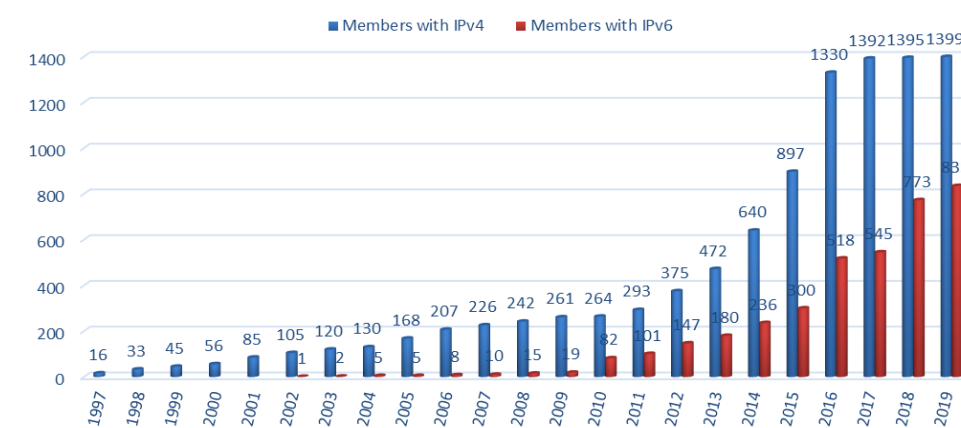

CNNIC UPDATE

Zhen Yu

NIR SIG, APNIC 48, Chiang Mai

Internet development in China
Membership growth
IP/AS allocation
2019 IP Alliance Conference
Training program
Service Upgrade
IPv6 Deployment in China

■ 2019.8 《The 44th China Statistical Report on Internet Development》 by CNNIC

网民规模和互联网普及率

■ Internet users 854 million, Internet penetration rate 61%

手机网民规模及其占网民比例

■ Mobile Internet users 847 million, 99% of the total Internet users

■ 1,399 CNNIC IP members, by the end of August 2019

■ CNNIC has allocated 331,880 /24s IPv4 addresses, 16,126 /32s IPv6 blocks and 1,013 AS numbers

■ 2019 IP Alliance Conference on 30th June in Beijing

■ 2019.7 Beijing

- 2days, 100 trainees
- IPv6, RPKI

■ 2019.11 Hangzhou (in coming)