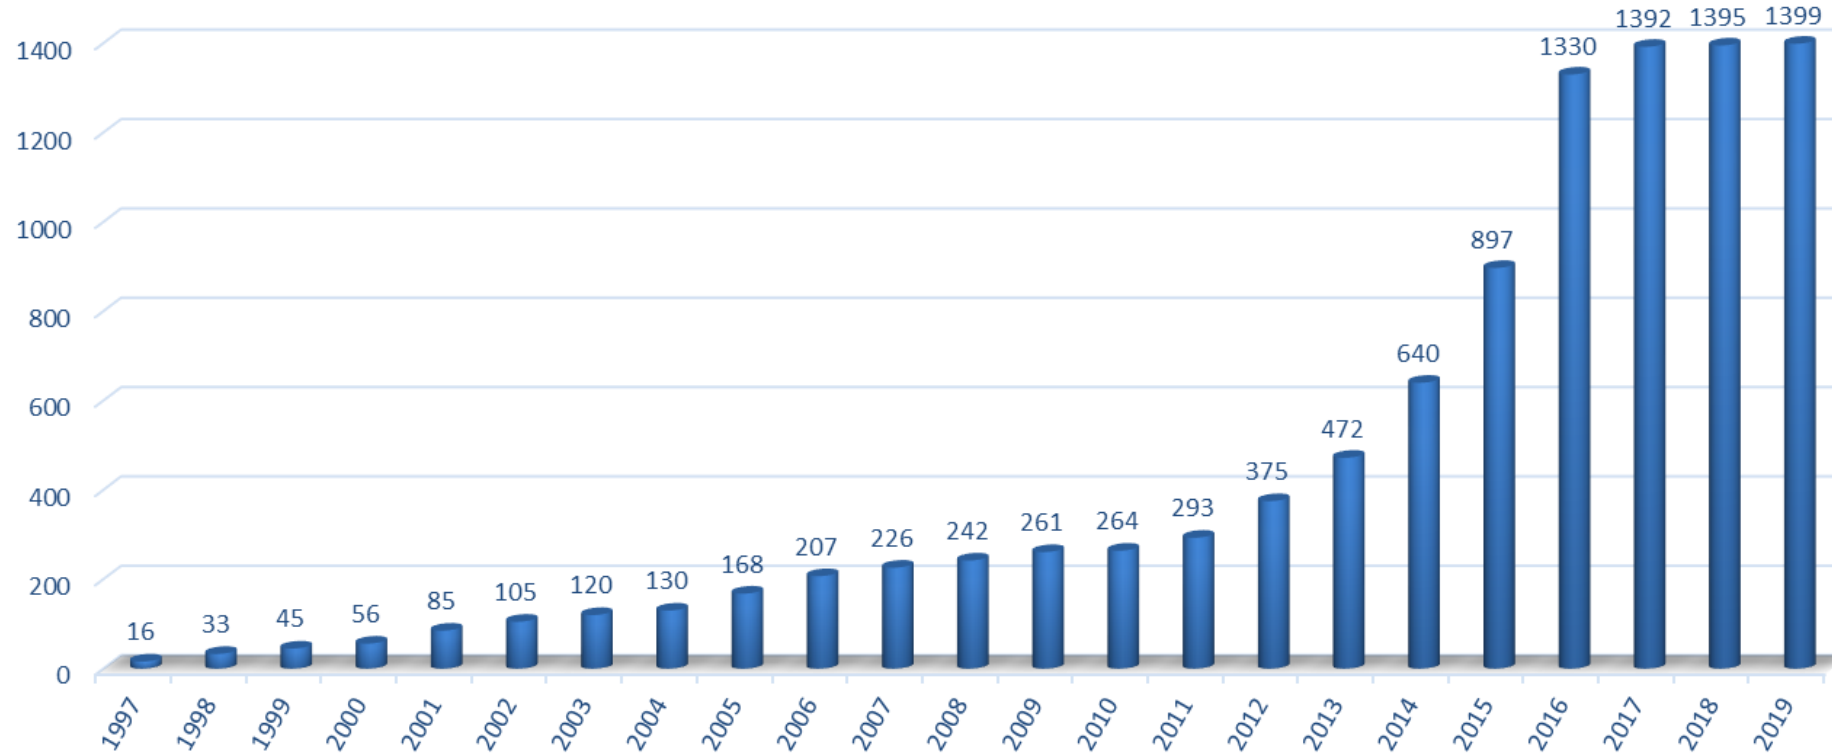

网民规模和互联网普及率

■ Internet users 854 million, Internet penetration rate 61%

手机网民规模及其占网民比例

■ Mobile Internet users 847 million, 99% of the total Internet users

■ 1,399 CNNIC IP members, by the end of August 2019

■ CNNIC has allocated 331,880 /24s IPv4 addresses, 16,126 /32s IPv6 blocks and 1,013 AS numbers

■ 2019 IP Alliance Conference on 30th June in Beijing

■ 2019.7 Beijing

- 2days, 100 trainees
- IPv6, RPKI

■ 2019.11 Hangzhou (in coming)