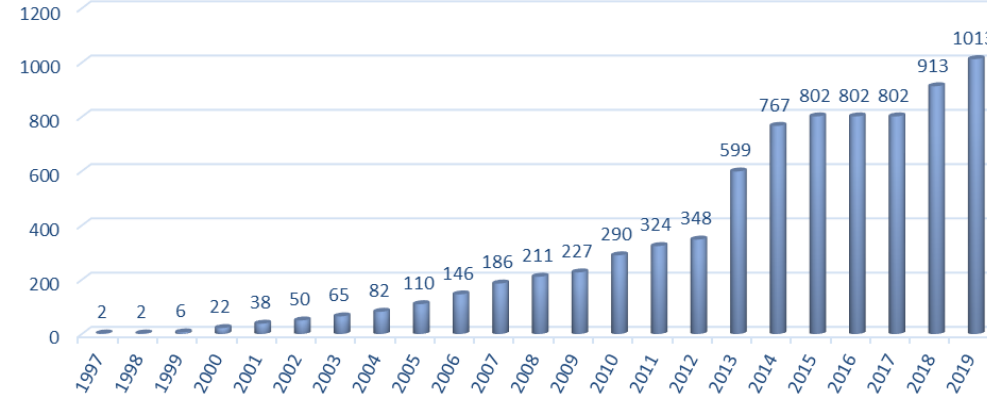

网民规模和互联网普及率

■ Internet users 854 million, Internet penetration rate 61%

手机网民规模及其占网民比例

■ Mobile Internet users 847 million, 99% of the total Internet users

■ 1,399 CNNIC IP members, by the end of August 2019

■ CNNIC has allocated 331,880 /24s IPv4 addresses, 16,126 /32s IPv6 blocks and 1,013 AS numbers

■ 2019 IP Alliance Conference on 30th June in Beijing

■ 2019.7 Beijing

- 2days, 100 trainees
- IPv6, RPKI

■ 2019.11 Hangzhou (in coming)