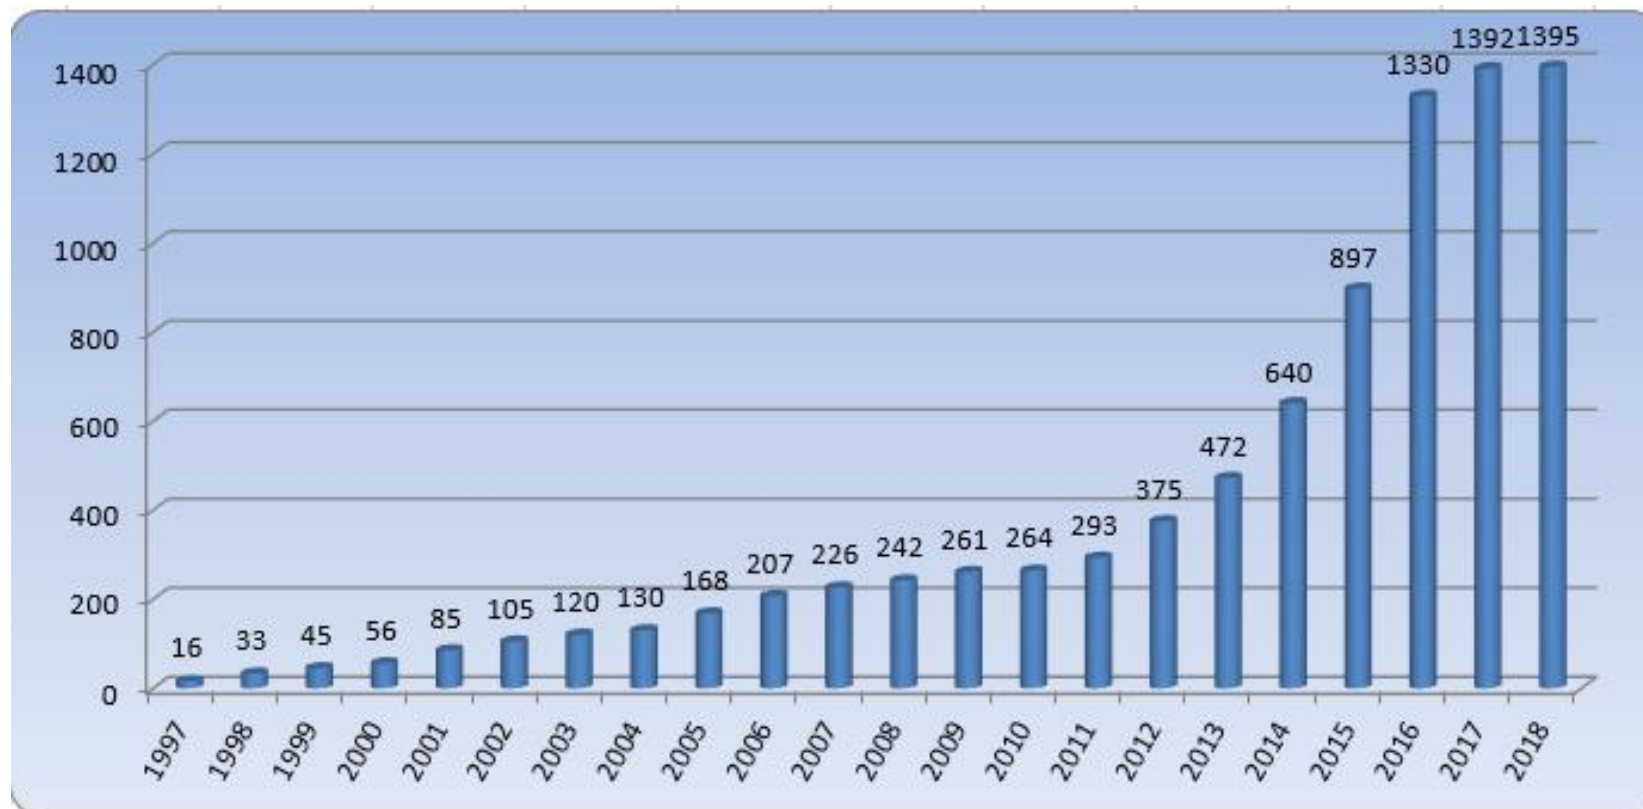

CNNIC UPDATE

Zhen Yu

NIR SIG, APNIC 46, Noumea

Internet development in China
Membership growth
IP/AS allocation
Training program
IPv6 Deployment in China

中国网民规模和互联网普及率

来源: CNNIC 中国互联网络发展状况统计调查

2018.6

■ Internet users 802 million, Internet penetration rate 57.7%

中国手机网民规模及其占网民比例

来源: CNNIC 中国互联网络发展状况统计调查

2018.6

■ Mobile Internet users 788 million, 98.3% of the total Internet users

- 1,395 CNNIC IP members, by the end of August 2018

- CNNIC has allocated 330,918 /24s IPv4 addresses, 14,963 /32 IPv6 blocks and 912 AS numbers

■ 2018.7 Beijing

- 2days, 70 trainees
- IPv6, RPKI

■ 2018.11 Shenzhen (in Plan)

■ IPv6 advertised status in China

- By 2018.8 , China holds 27706 /32 IPv6 addresses, accounting for 11.4% of the global allocated
- Advertisd IPv6 addresses account for 20.8% of the total allocated in China, and 5.1% of the global advertisd
- 1484 ASNs in China, 163 of them advertisd IPv6 addresses, the ratio is 11.0%