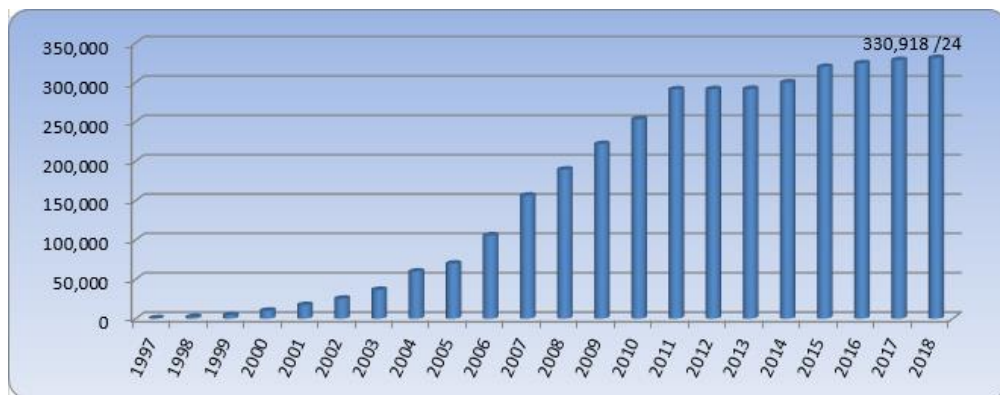

CNNIC UPDATE

Zhen Yu

NIR SIG, APNIC 46, Noumea

Internet development in China
Membership growth
IP/AS allocation
Training program
IPv6 Deployment in China

中国网民规模和互联网普及率

来源: CNNIC 中国互联网络发展状况统计调查

2018.6

■ Internet users 802 million, Internet penetration rate 57.7%

中国手机网民规模及其占网民比例

来源: CNNIC 中国互联网络发展状况统计调查

2018.6

■ Mobile Internet users 788 million, 98.3% of the total Internet users

- 1,395 CNNIC IP members, by the end of August 2018

- CNNIC has allocated 330,918 /24s IPv4 addresses, 14,963 /32 IPv6 blocks and 912 AS numbers

■ 2018.7 Beijing

- 2days, 70 trainees
- IPv6, RPKI

■ 2018.11 Shenzhen (in Plan)

■ IPv6 advertised status in China

- By 2018.8 , China holds 27706 /32 IPv6 addresses, accounting for 11.4% of the global allocated
- Advertisd IPv6 addresses account for 20.8% of the total allocated in China, and 5.1% of the global advertisd
- 1484 ASNs in China, 163 of them advertisd IPv6 addresses, the ratio is 11.0%