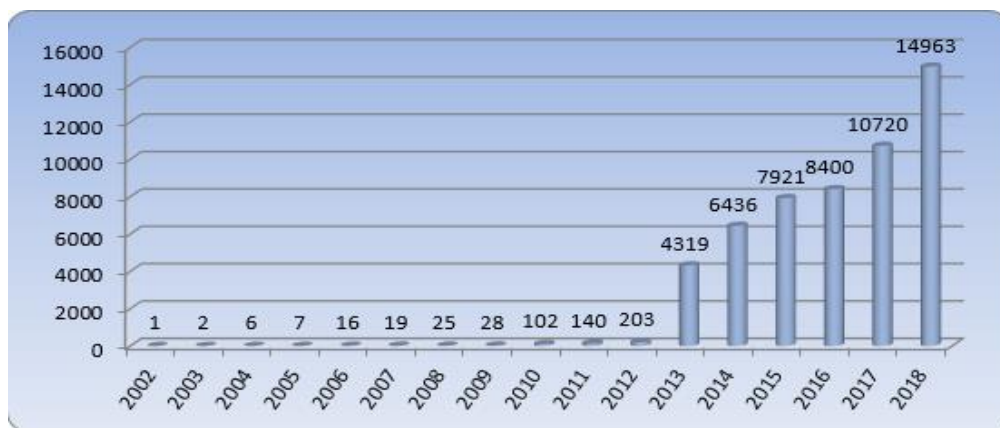

CNNIC UPDATE

Zhen Yu

NIR SIG, APNIC 46, Noumea

Internet development in China
Membership growth
IP/AS allocation
Training program
IPv6 Deployment in China

中国网民规模和互联网普及率

来源: CNNIC 中国互联网络发展状况统计调查

2018.6

■ Internet users 802 million, Internet penetration rate 57.7%

中国手机网民规模及其占网民比例

来源: CNNIC 中国互联网络发展状况统计调查

2018.6

■ Mobile Internet users 788 million, 98.3% of the total Internet users

- 1,395 CNNIC IP members, by the end of August 2018

- CNNIC has allocated 330,918 /24s IPv4 addresses, 14,963 /32 IPv6 blocks and 912 AS numbers

■ 2018.7 Beijing

- 2days, 70 trainees
- IPv6, RPKI

■ 2018.11 Shenzhen (in Plan)

■ IPv6 advertised status in China

- By 2018.8 , China holds 27706 /32 IPv6 addresses, accounting for 11.4% of the global allocated
- Advertisd IPv6 addresses account for 20.8% of the total allocated in China, and 5.1% of the global advertisd
- 1484 ASNs in China, 163 of them advertisd IPv6 addresses, the ratio is 11.0%