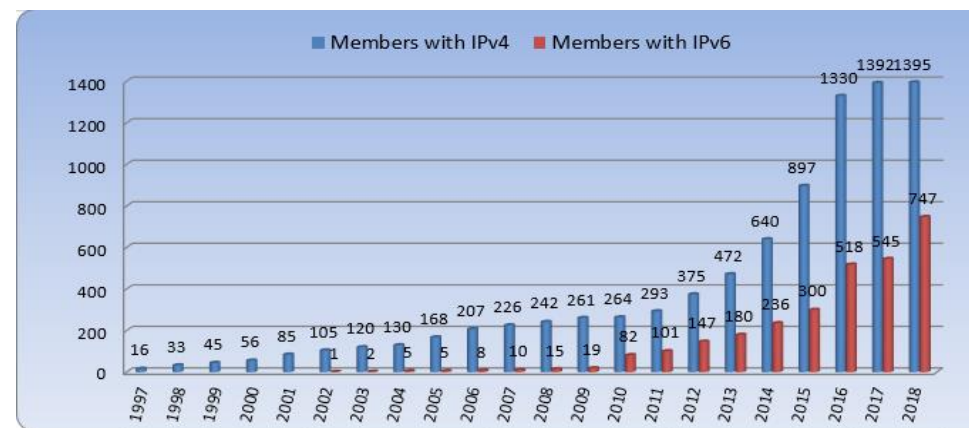

CNNIC UPDATE

Zhen Yu

NIR SIG, APNIC 46, Noumea

Internet development in China
Membership growth
IP/AS allocation
Training program
IPv6 Deployment in China

中国网民规模和互联网普及率

来源: CNNIC 中国互联网络发展状况统计调查

2018.6

■ Internet users 802 million, Internet penetration rate 57.7%

中国手机网民规模及其占网民比例

来源: CNNIC 中国互联网络发展状况统计调查

2018.6

■ Mobile Internet users 788 million, 98.3% of the total Internet users

- 1,395 CNNIC IP members, by the end of August 2018

- CNNIC has allocated 330,918 /24s IPv4 addresses, 14,963 /32 IPv6 blocks and 912 AS numbers

■ 2018.7 Beijing

- 2days, 70 trainees
- IPv6, RPKI

■ 2018.11 Shenzhen (in Plan)

■ IPv6 advertised status in China

- By 2018.8 , China holds 27706 /32 IPv6 addresses, accounting for 11.4% of the global allocated
- Advertisd IPv6 addresses account for 20.8% of the total allocated in China, and 5.1% of the global advertisd
- 1484 ASNs in China, 163 of them advertisd IPv6 addresses, the ratio is 11.0%