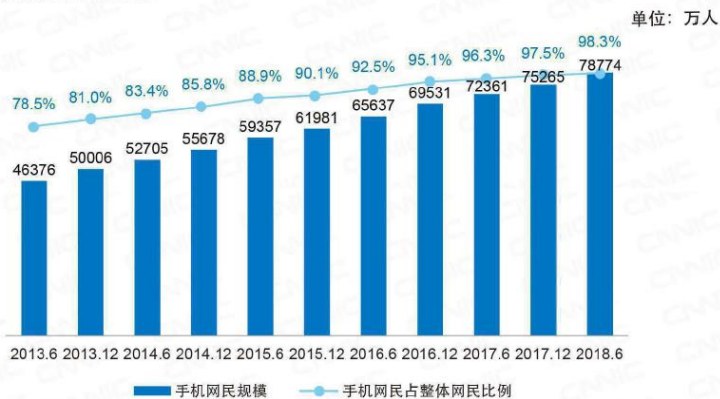

CNNIC UPDATE

Zhen Yu

NIR SIG, APNIC 46, Noumea

Internet development in China
Membership growth
IP/AS allocation
Training program
IPv6 Deployment in China

中国网民规模和互联网普及率

来源: CNNIC 中国互联网络发展状况统计调查

2018.6

■ Internet users 802 million, Internet penetration rate 57.7%

中国手机网民规模及其占网民比例

来源: CNNIC 中国互联网络发展状况统计调查

2018.6

■ Mobile Internet users 788 million, 98.3% of the total Internet users

- 1,395 CNNIC IP members, by the end of August 2018

- CNNIC has allocated 330,918 /24s IPv4 addresses, 14,963 /32 IPv6 blocks and 912 AS numbers

■ 2018.7 Beijing

- 2days, 70 trainees
- IPv6, RPKI

■ 2018.11 Shenzhen (in Plan)

■ IPv6 advertised status in China

- By 2018.8 , China holds 27706 /32 IPv6 addresses, accounting for 11.4% of the global allocated
- Advertisd IPv6 addresses account for 20.8% of the total allocated in China, and 5.1% of the global advertisd
- 1484 ASNs in China, 163 of them advertisd IPv6 addresses, the ratio is 11.0%