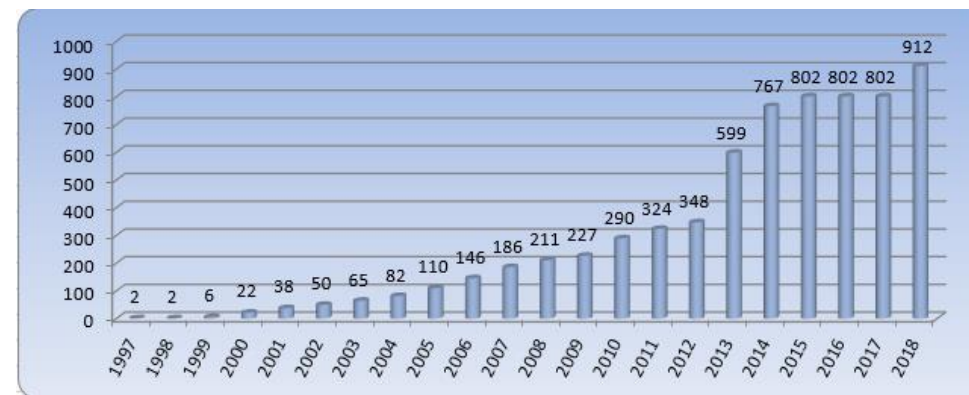

CNNIC UPDATE

Zhen Yu

NIR SIG, APNIC 46, Noumea

Internet development in China
Membership growth
IP/AS allocation
Training program
IPv6 Deployment in China

中国网民规模和互联网普及率

来源: CNNIC 中国互联网络发展状况统计调查

2018.6

■ Internet users 802 million, Internet penetration rate 57.7%

中国手机网民规模及其占网民比例

来源: CNNIC 中国互联网络发展状况统计调查

2018.6

■ Mobile Internet users 788 million, 98.3% of the total Internet users

- 1,395 CNNIC IP members, by the end of August 2018

- CNNIC has allocated 330,918 /24s IPv4 addresses, 14,963 /32 IPv6 blocks and 912 AS numbers

■ 2018.7 Beijing

- 2days, 70 trainees
- IPv6, RPKI

■ 2018.11 Shenzhen (in Plan)

■ IPv6 advertised status in China

- By 2018.8 , China holds 27706 /32 IPv6 addresses, accounting for 11.4% of the global allocated
- Advertisd IPv6 addresses account for 20.8% of the total allocated in China, and 5.1% of the global advertisd
- 1484 ASNs in China, 163 of them advertisd IPv6 addresses, the ratio is 11.0%