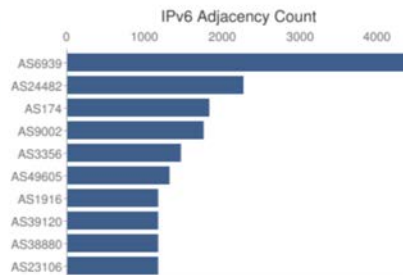

Source: <https://bgp.he.net> (Date: 20 June 2018)