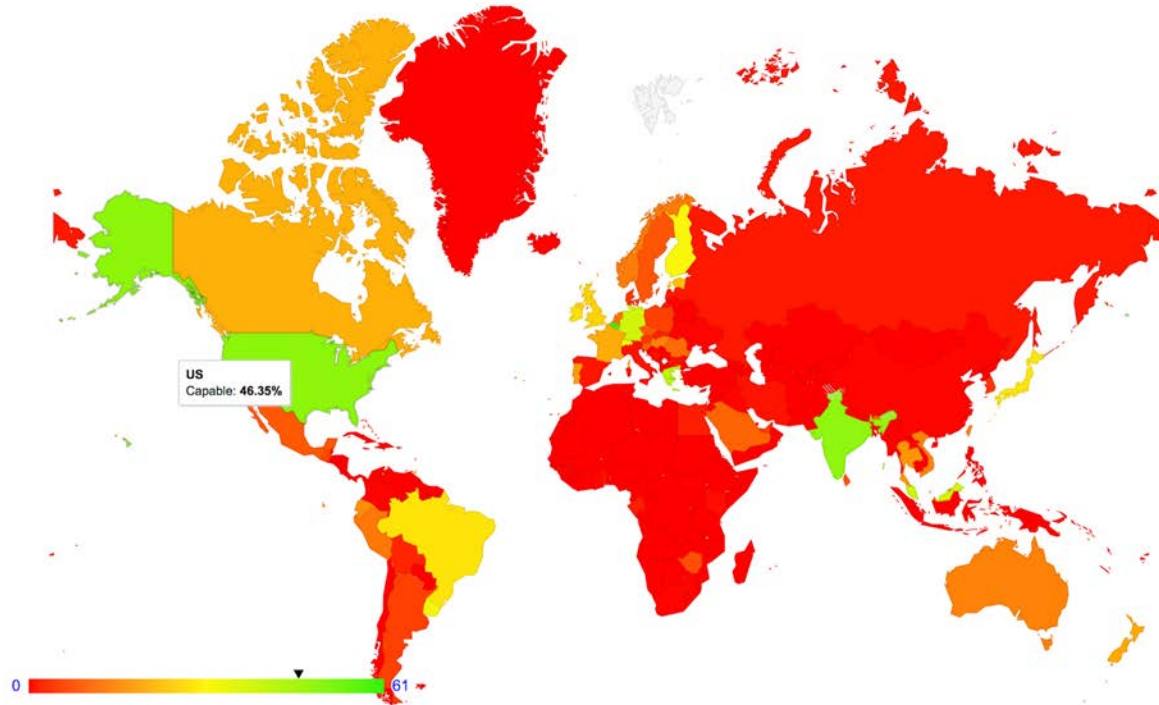

<https://bgp.he.net/country/FJ>

Current Internet Statistics: PNG Report

Country Info

Networks: Papua New Guinea

ASN	Name	Adjacencies v4	Routes v4	Adjacencies v6	Routes v6
AS17828	Tiare, a business unit of Telkom PNG	22	68	9	1
AS63945	Digitec PNG Limited	7	6	0	0
AS58460	Digicel (PNG) Ltd	5	18	0	0
AS55792	Datec-PNG	5	34	0	0
AS136587	PNG DATACO LIMITED	3	8	0	0
AS133137	Bemobile LTD	3	5	0	0
AS136239	CLICK PACIFIC LTD	2	4	0	0
AS134151	Steamships Ltd	2	6	0	0
AS45924	Global Technologies Limited	1	4	0	0
AS38009	Telikom PNG Satellite Tier 1 AS Internet Service	1	5	0	0
AS136940	ComSat Ltd	1	1	0	0

<https://bgp.he.net/country/PG>

But that's about the BGP world, what about actual traffic flow?

APNIC IPv6 Measurement Stats

IPv6 Capable Rate by country (%)

APNIC IPv6 Measurement Stats

Code	SubRegion	IPv6 Capable	IPv6 Preferred	Samples
XQ	Northern America, Americas	43.83%	42.62%	14,463,074
XT	Southern Asia, Asia	36.26%	35.38%	26,254,801
QO	Western Europe, Europe	29.39%	28.55%	7,627,220
QM	Northern Europe, Europe	22.01%	21.48%	4,309,072
XP	South America, Americas	17.73%	17.30%	11,833,459
QP	Australia and New Zealand, Oceania	16.82%	16.12%	1,140,634
XU	South-Eastern Asia, Asia	10.52%	10.25%	9,530,217
XO	Central America, Americas	9.35%	9.16%	3,336,930
QN	Southern Europe, Europe	5.93%	5.85%	4,775,593
XW	Eastern Europe, Europe	4.89%	4.57%	8,696,872
XS	Eastern Asia, Asia	4.66%	4.40%	41,431,930
XN	Caribbean, Americas	3.02%	2.92%	765,976
XV	Western Asia, Asia	2.70%	2.63%	6,103,106
XJ	Northern Africa, Africa	1.54%	1.48%	3,704,548
XH	Eastern Africa, Africa	1.34%	1.31%	2,404,819
XK	Southern Africa, Africa	0.62%	0.60%	1,423,133
XI	Middle Africa, Africa	0.07%	0.06%	743,956
XL	Western Africa, Africa	0.05%	0.05%	5,272,556
QQ	Melanesia, Oceania	0.04%	0.04%	79,185
XR	Central Asia, Asia	0.01%	0.01%	1,414,486
QS	Polynesia, Oceania	0.00%	0.00%	13,061
QR	Micronesia, Oceania	0.00%	0.00%	8,046