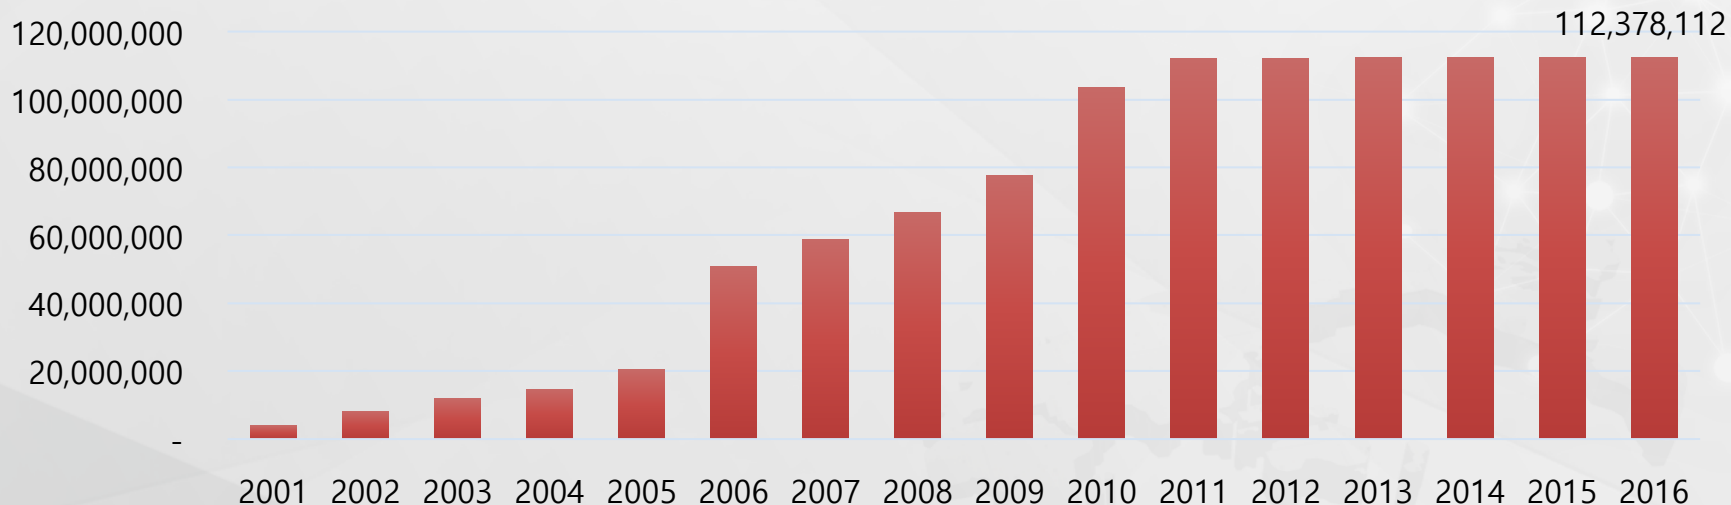

KRNIC Statics Update

Feb 28, 2017

Young-Jun Choi

[Statistics] KRNIC Members

Composed of ISPs, Independent IP users & ASN users

	2015	2016	2017. 1. 31.
ISPs	94	94	94
Independent IP Users	157	163	163
ASN Users	670	681	679
Total	921	938	936

[Statistics] IPv4

As of Jan. 31, 2017, KRNIC holds 112,378,112 of IPv4

– allocated a total of 43,008 of IPv4 from APNIC in 2016

	2015	2016	Jan 31, 2017
IPv4	112,335,104	112,378,112	112,378,112

[Statistics] IPv6