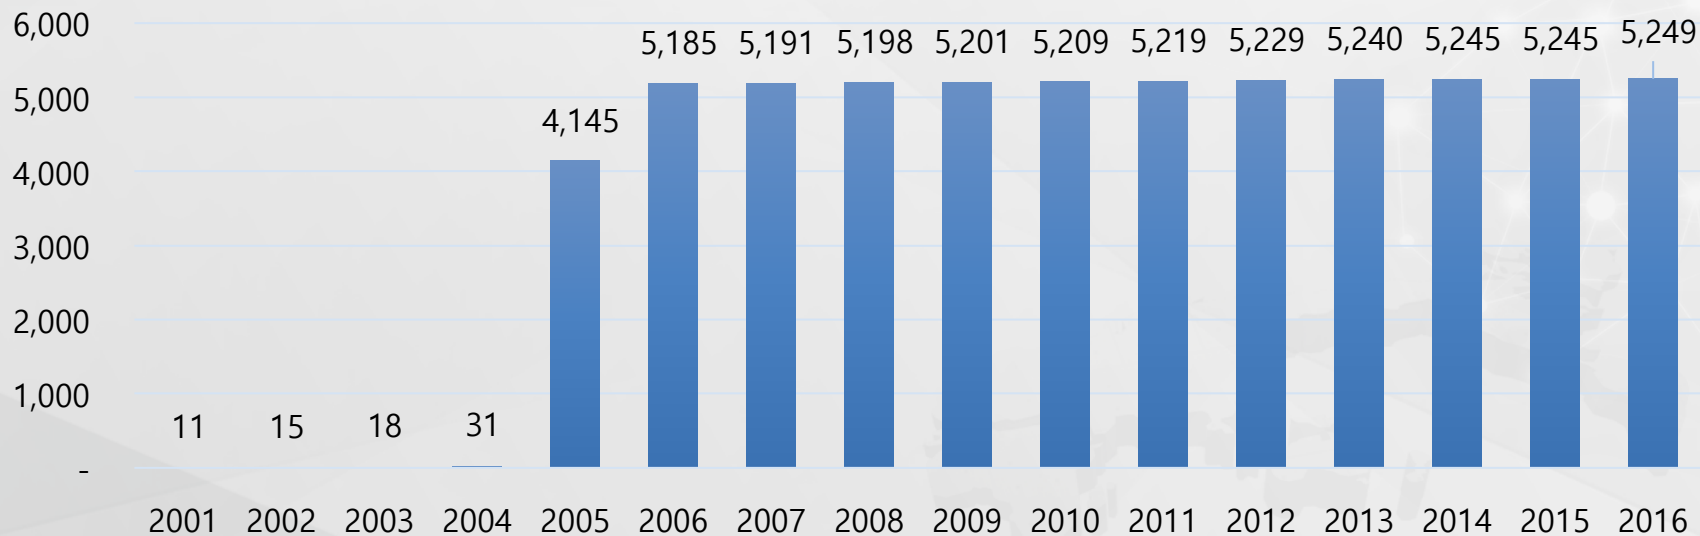

[Statistics] IPv6

As of Jan. 31, 2017, KRNIC holds 5,249(/32) of IPv6

– allocated a total of 4(/32) of IPv6 from APNIC in 2016

	2015	2016	2017. 1. 31.
IPv6	5,245	5,249	5,249