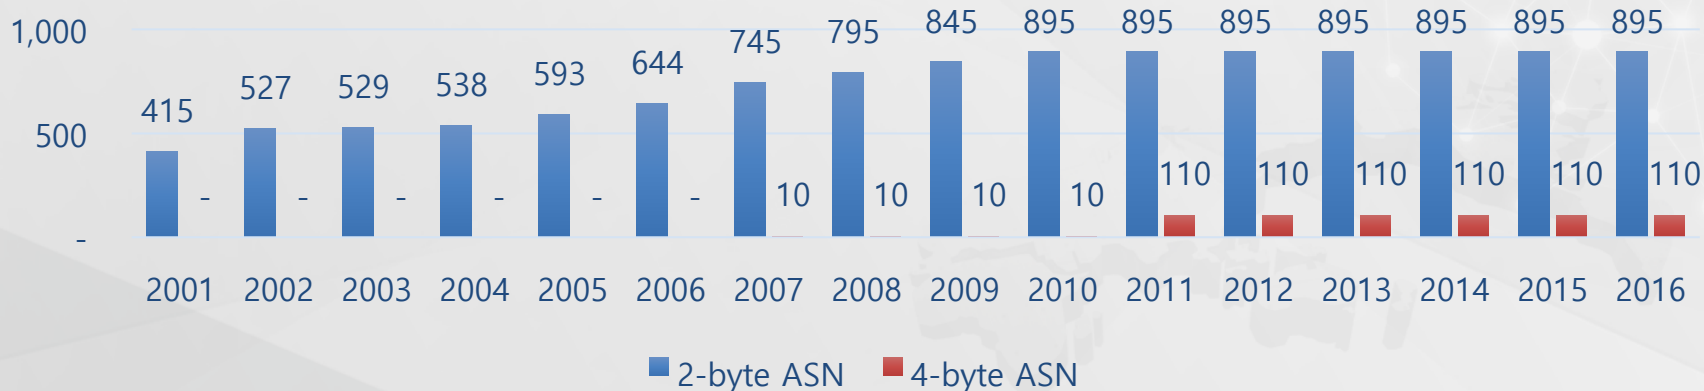

[Statistics] ASN

- As of Jan. 31, 2017, holds 1,005 of ASN
  - By type, 895 of 2-byte ASN and 110 of 4-byte ASN
  - Assigned 804 of 2-byte ASN

	2015	2016	2017. 1. 31.
2-byte ASN	895 (789)	895 (806)	895 (804)
4-byte ASN	110 (-)	110 (-)	110 (-)