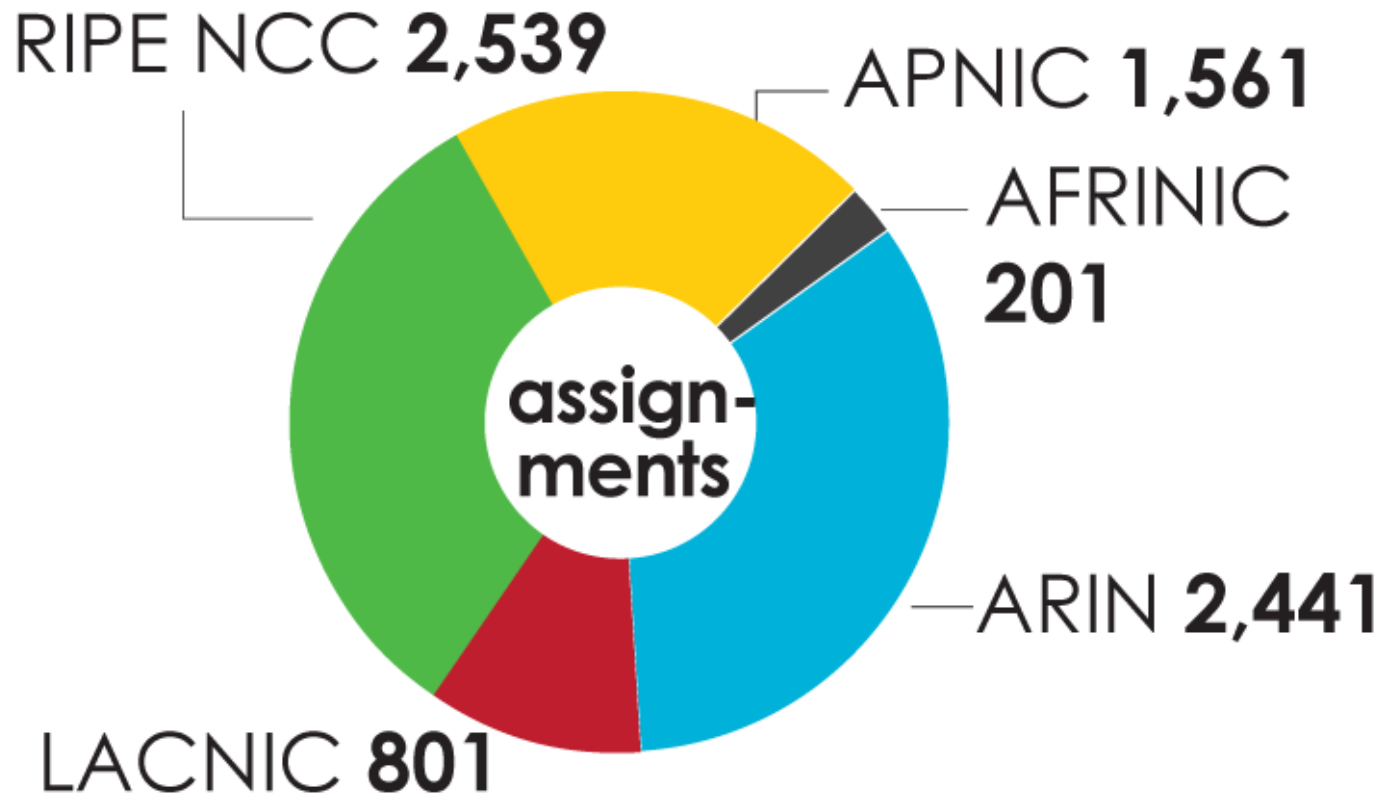

IPv6 ALLOCATIONS (RIRs TO LIRs/ISPs)

How many total allocations have been made by each RIR?
(Jan 1999 – Dec 2016)

2001:610:240:0-193:0:0:202
62:109:128
193:0:0:203
2001:610:240:0-193:0:0:202
2001:610:240:0-193:0:0:202
62:109:128
195:048:02:03
2001:610:240
193:0:0:203
2001:610:240:0-193:0:0:202
62:109:128
195:048:02:03
178:12:02:02
2001:610:240
193:0:0:203
2001:610:240:0-193:0:0:202
62:109:128
195:048:02:03
178:12:02:02
2001:610:240
193:0:0:203
195:048:02:03
Number Resource Organization

IPv6 ASSIGNMENTS RIRS TO END-USERS

How many assignments have been made by each RIR by year?

2001:610:240:0-193.0.0.202 62.109.128 195.048.02.03 178.12.02.02 2001:610:240 193.0.0.203 195.048.02.03
62.109.128 195.048.02.03 2001:610:240 193.0.0.202
193.0.0.203 2001:610:240:0-193.0.0.202 62.109.128 195.048.02.03 178.12.02.02 2001:610:240 193.0.0.203
2001:610:240:0-193.0.0.202 62.109.128 195.048.02.03 178.12.02.02 2001:610:240 193.0.0.203
Number Resource Organization

IPv6 ASSIGNMENTS (RIRs TO END-USERS)

How many total assignments have been made by each RIR?
(Jan 2002 – Dec 2016)

2001:610:240:0-1933:0:0:202 62:109:128 195:048:02:03 178:42:02:02 2001:610:240 1933:0:0:203 195:048:02:03
 62:109:128 195:048:02:03 2001:610:240 1933:0:0:202 62:109:128 195:048:02:03 178:42:02:02 2001:610:240 1933:0:0:203 195:048:02:03
 1933:0:0:203 2001:610:240:0-1933:0:0:202 62:109:128 195:048:02:03 178:42:02:02 2001:610:240 1933:0:0:203 195:048:02:03
 2001:610:240:0-1933:0:0:202 62:109:128 195:048:02:03 178:42:02:02 2001:610:240 1933:0:0:203 195:048:02:03
 Number Resource Organization