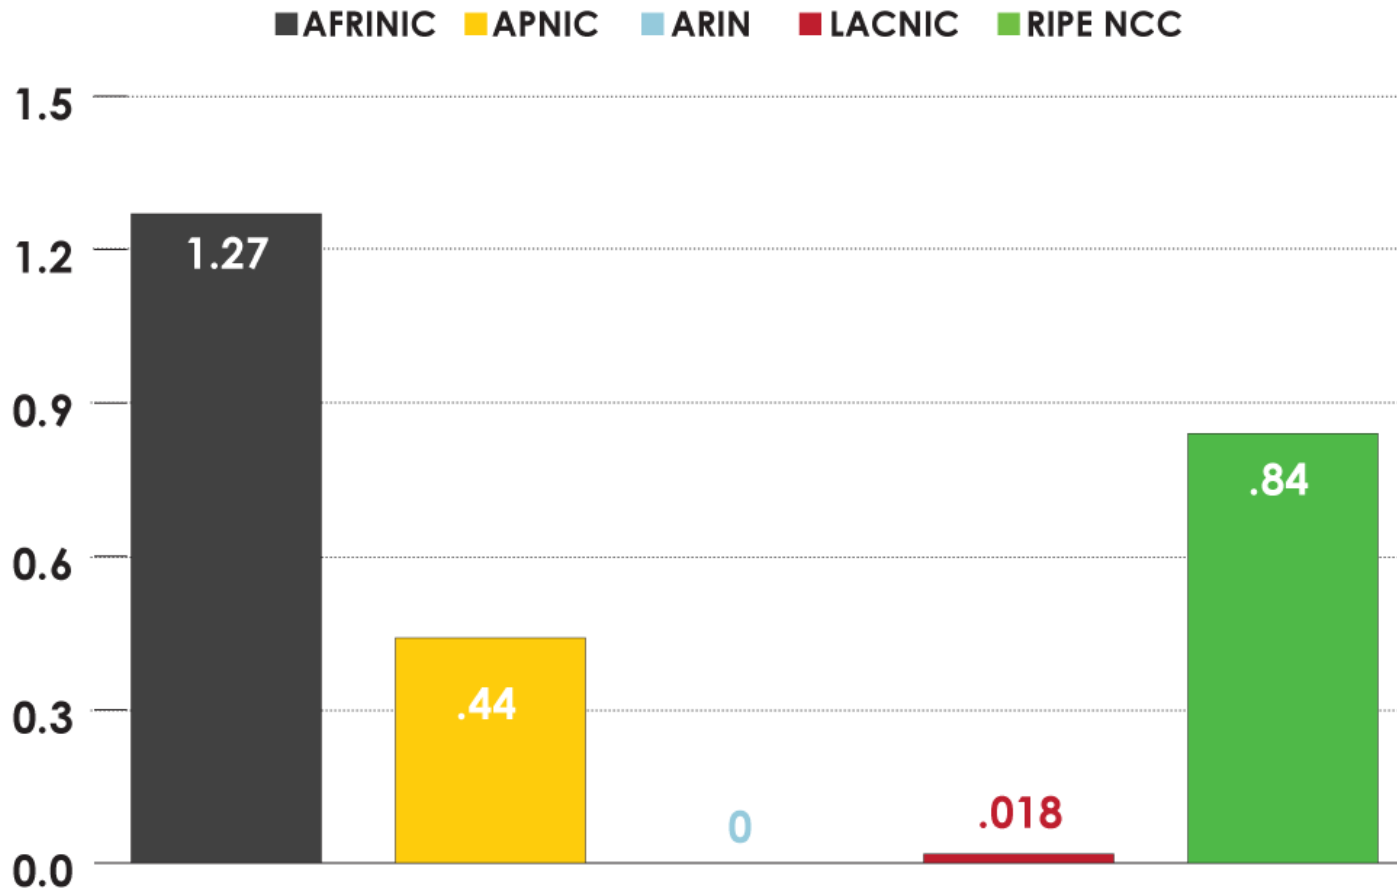

Number Resource Organization

INTERNET NUMBER RESOURCE STATUS REPORT

As of 31 December 2016

Prepared by
Regional Internet Registries
AFRINIC, APNIC, ARIN, LACNIC and the RIPE NCC

2001:610:240:0-193:0:0:202 62:109:128 195:048:02:03 178:42:02:02 2001:610:240 193:0:0:203 195:048:02:03
62:109:128 195:048:02:03 2001:610:240 193:0:0:202 62:109:128 195:048:02:03 178:42:02:02 2001:610:240 193:0:0:203 195:048:02:03
193:0:0:203 2001:610:240:0-193:0:0:202 62:109:128 195:048:02:03 178:42:02:02 2001:610:240 193:0:0:203 195:048:02:03
2001:610:240:0-193:0:0:202 62:109:128 195:048:02:03 178:42:02:02 2001:610:240 193:0:0:203 195:048:02:03
Number Resource Organization

AVAILABLE IPv4 /8s IN EACH RIR

2001:610:240:0 193.0.0.202 62.109.128 195.048.02.03 178.12.02.02 2001:610:240 193.0.0.203 195.048.02.03
 62.109.128 195.048.02.03 2001:610:240 193.0.0.203 2001:610:240 193.0.0.202
 193.0.0.203 2001:610:240:0 193.0.0.202 62.109.128 195.048.02.03 178.12.02.02 2001:610:240 193.0.0.203
 2001:610:240:0 193.0.0.202 62.109.128 195.048.02.03 178.12.02.02 2001:610:240 193.0.0.203
 2001:610:240:0 193.0.0.202 62.109.128 195.048.02.03 178.12.02.02 2001:610:240 193.0.0.203
 Number Resource Organization

IPv4 ADDRESS SPACE ISSUED (RIRs TO CUSTOMERS)

In terms of /8s, how much total space has each RIR issued?
(Jan 1999 – Dec 2016)

2001:610:240:0-193:0:0:202 62:109:128 195:048:02:03 178:12:02:02 2001:610:240 193:0:0:203 195:048:02:03
62:109:128 195:048:02:03 2001:610:240 193:0:0:202 62:109:128 195:048:02:03 178:12:02:02 2001:610:240 193:0:0:203
193:0:0:203 2001:610:240:0-193:0:0:202 62:109:128 195:048:02:03 178:12:02:02 2001:610:240 193:0:0:203
2001:610:240:0-193:0:0:202 62:109:128 195:048:02:03 178:12:02:02 2001:610:240 193:0:0:203
Number Resource Organization