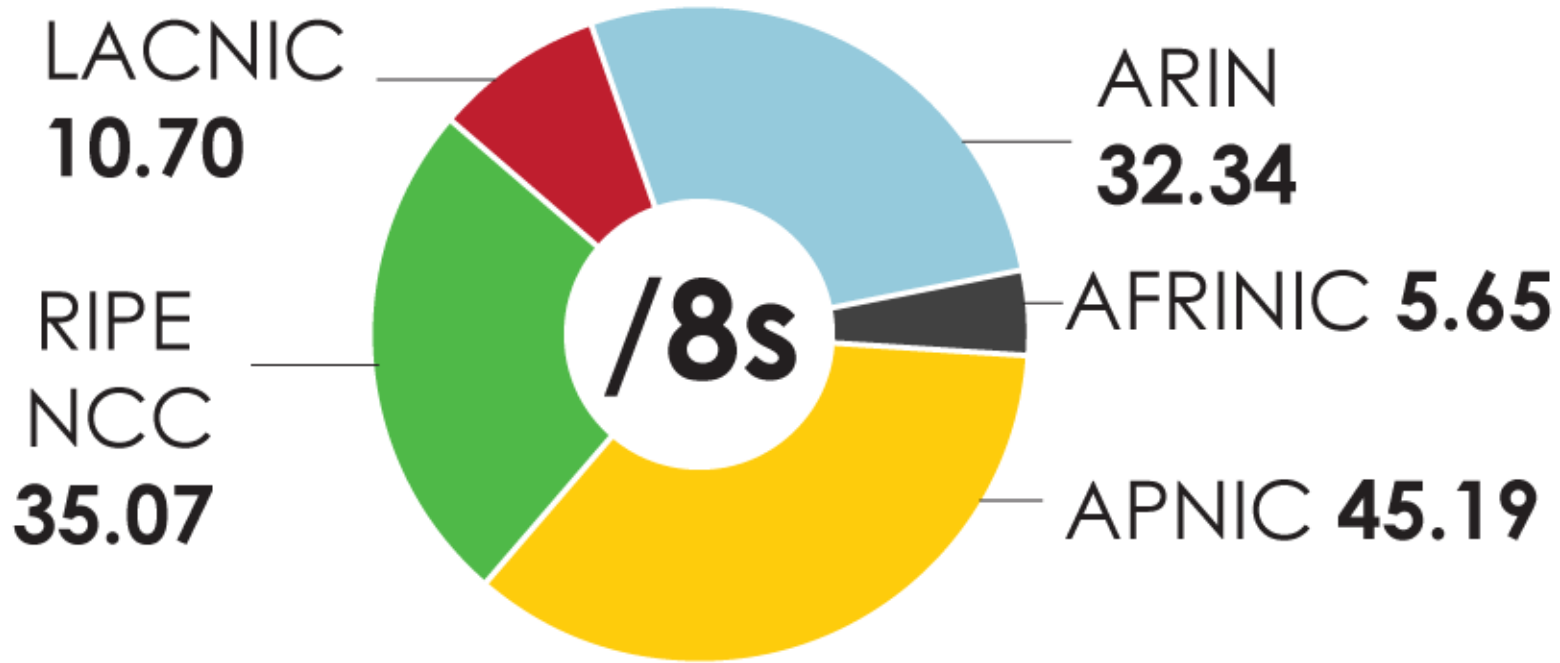

Number Resource Organization

INTERNET NUMBER RESOURCE STATUS REPORT

As of 31 December 2016

Prepared by
Regional Internet Registries
AFRINIC, APNIC, ARIN, LACNIC and the RIPE NCC

2001:610:240:0-193:0:0:202 62:109:128 195:048:02:03 178:42:02:02 2001:610:240 193:0:0:203 195:048:02:03
62:109:128 195:048:02:03 2001:610:240 193:0:0:202 62:109:128 195:048:02:03 178:42:02:02 2001:610:240 193:0:0:203 195:048:02:03
193:0:0:203 2001:610:240:0-193:0:0:202 62:109:128 195:048:02:03 178:42:02:02 2001:610:240 193:0:0:203 195:048:02:03
2001:610:240:0-193:0:0:202 62:109:128 195:048:02:03 178:42:02:02 2001:610:240 193:0:0:203 195:048:02:03
Number Resource Organization

AVAILABLE IPv4 /8s IN EACH RIR

2001:610:240:0 193.0.0.202 62.109.128 195.048.02.03 178.12.02.02 2001:610:240 193.0.0.203 195.048.02.03
 62.109.128 195.048.02.03 2001:610:240 193.0.0.203 2001:610:240 193.0.0.202
 193.0.0.203 2001:610:240:0 193.0.0.202 62.109.128 195.048.02.03 178.12.02.02 2001:610:240 193.0.0.203
 2001:610:240:0 193.0.0.202 62.109.128 195.048.02.03 178.12.02.02 2001:610:240 193.0.0.203
 2001:610:240:0 193.0.0.202 62.109.128 195.048.02.03 178.12.02.02 2001:610:240 193.0.0.203
 Number Resource Organization

IPv4 ADDRESS SPACE ISSUED (RIRs TO CUSTOMERS)

In terms of /8s, how much total space has each RIR issued?
(Jan 1999 – Dec 2016)

2001:610:240:0-193:0:0:202 62:109:128 195:048:02:03 178:12:02:02 2001:610:240 193:0:0:203 195:048:02:03
62:109:128 195:048:02:03 2001:610:240 193:0:0:202 62:109:128 195:048:02:03 178:12:02:02 2001:610:240 193:0:0:203
193:0:0:203 2001:610:240:0-193:0:0:202 62:109:128 195:048:02:03 178:12:02:02 2001:610:240 193:0:0:203
2001:610:240:0-193:0:0:202 62:109:128 195:048:02:03 178:12:02:02 2001:610:240 193:0:0:203
Number Resource Organization