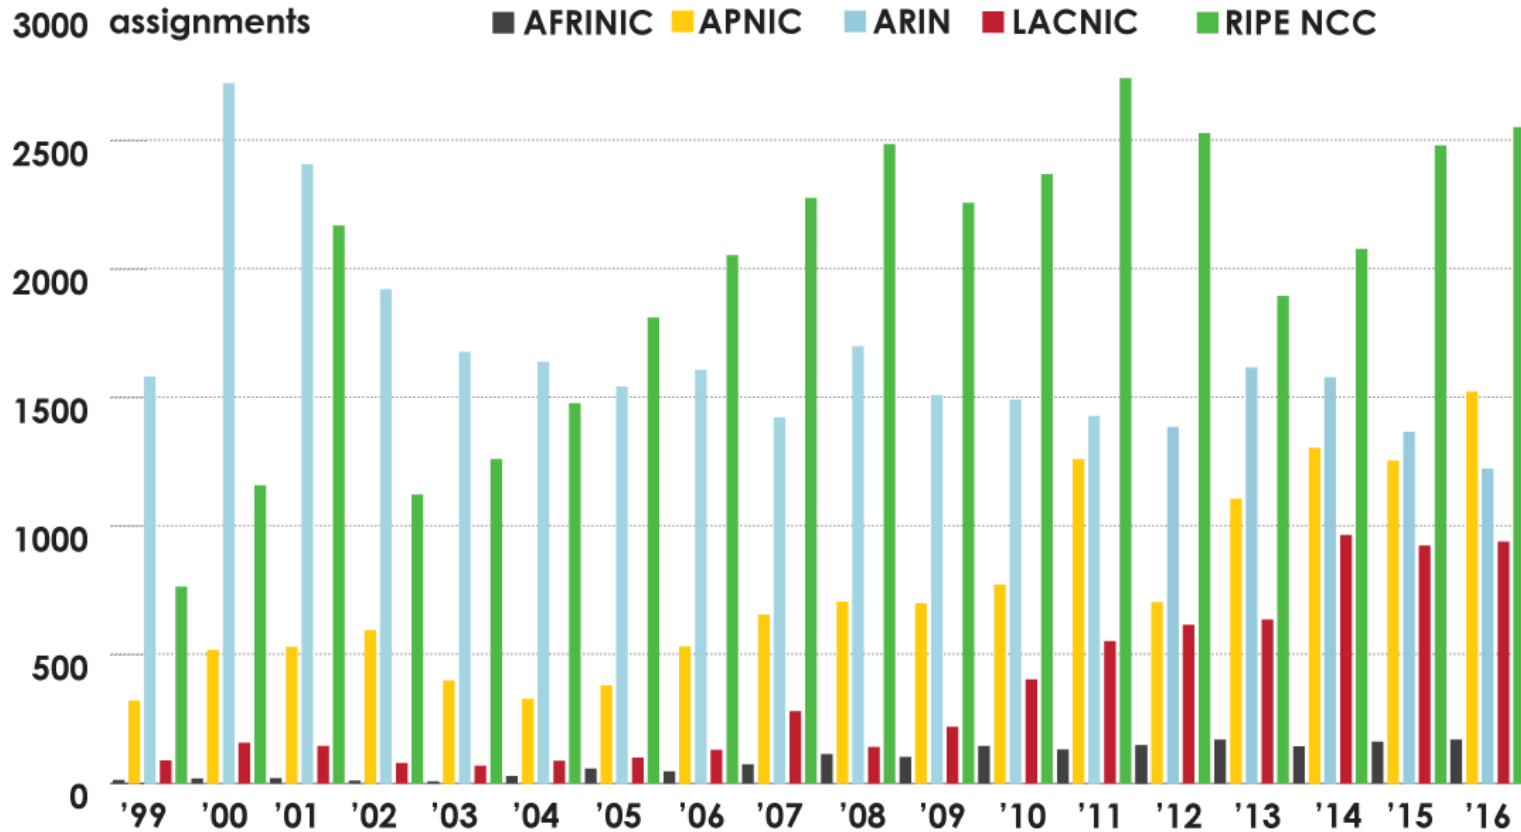

IPv4 ADDRESS SPACE ISSUED (RIRs TO CUSTOMERS)

In terms of /8s, how much total space has each RIR issued?
(Jan 1999 – Dec 2016)

2001:610:240:0-193:0:0:202 62:109:128 195:048:02:03 178:12:02:02 2001:610:240 193:0:0:203 195:048:02:03
62:109:128 195:048:02:03 2001:610:240 193:0:0:202 62:109:128 195:048:02:03 178:12:02:02 2001:610:240 193:0:0:203
193:0:0:203 2001:610:240:0-193:0:0:202 62:109:128 195:048:02:03 178:12:02:02 2001:610:240 193:0:0:203
2001:610:240:0-193:0:0:202 62:109:128 195:048:02:03 178:12:02:02 2001:610:240 193:0:0:203
Number Resource Organization

ASN ASSIGNMENTS (RIRs TO CUSTOMERS)

How many ASNs has each RIR assigned by year?

2001:610:240:0-193:0:0:202 62:109:128 195:048:02:03 178:12:02:02 2001:610:240 193:0:0:203 195:048:02:03
 62:109:128 195:048:02:03 2001:610:240 193:0:0:202 62:109:128 195:048:02:03 178:12:02:02 2001:610:240 193:0:0:203
 193:0:0:203 2001:610:240:0-193:0:0:202 62:109:128 195:048:02:03 178:12:02:02 2001:610:240 193:0:0:203
 2001:610:240:0-193:0:0:202 62:109:128 195:048:02:03 178:12:02:02 2001:610:240 193:0:0:203
 Number Resource Organization