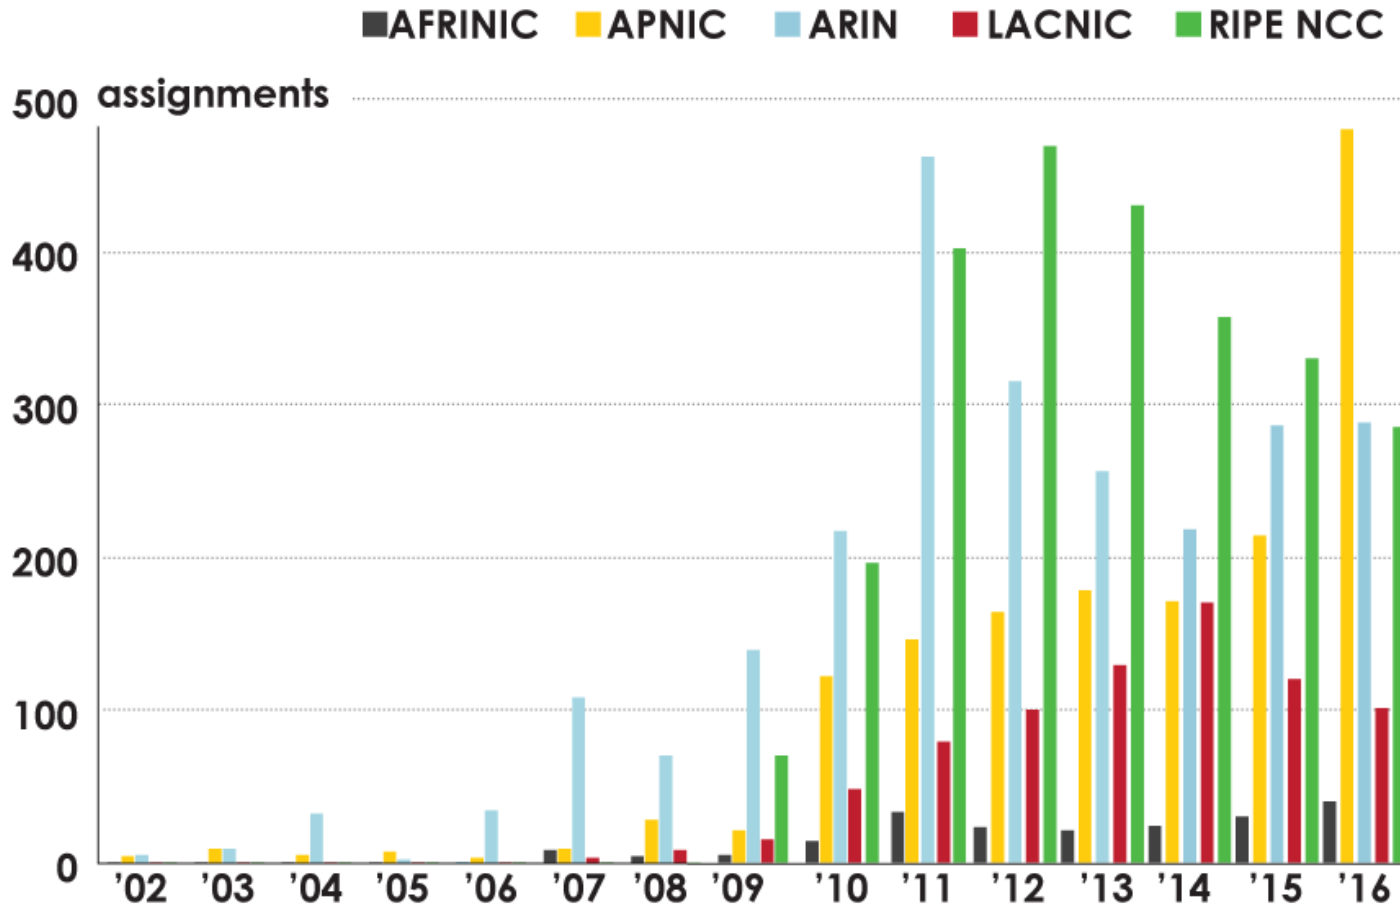

ASN ASSIGNMENTS (RIRs TO CUSTOMERS)

How many total ASNs has each RIR assigned?
(Jan 1999 – Dec 2016)

2001:610:240:0-193:0:0:202 62:109:128 195:048:02:03 178:42:02:02 2001:610:240 193:0:0:203 195:048:02:03
62:109:128 195:048:02:03 2001:610:240 193:0:0:202 62:109:128 195:048:02:03 178:42:02:02 2001:610:240 193:0:0:203
193:0:0:203 2001:610:240:0-193:0:0:202 62:109:128 195:048:02:03 178:42:02:02 2001:610:240 193:0:0:203
2001:610:240:0-193:0:0:202 62:109:128 195:048:02:03 178:42:02:02 2001:610:240 193:0:0:203
Number Resource Organization

IPv6 ALLOCATIONS (RIRs TO LIRs/ISPs)

How many total allocations have been made by each RIR?
(Jan 1999 – Dec 2016)

2001:610:240:0-193:0:0:202
62:109:128
193:0:0:203
2001:610:240:0-193:0:0:202
2001:610:240:0-193:0:0:202
62:109:128
195:048:02:03
2001:610:240
193:0:0:203
2001:610:240:0-193:0:0:202
62:109:128
195:048:02:03
178:12:02:02
2001:610:240
193:0:0:203
2001:610:240:0-193:0:0:202
62:109:128
195:048:02:03
178:12:02:02
2001:610:240
193:0:0:203
195:048:02:03
Number Resource Organization

IPv6 ASSIGNMENTS RIRS TO END-USERS

How many assignments have been made by each RIR by year?

2001:610:240:0-193.0.0.202 62.109.128 195.048.02.03 178.12.02.02 2001:610:240 193.0.0.203 195.048.02.03
62.109.128 195.048.02.03 2001:610:240 193.0.0.202
193.0.0.203 2001:610:240:0-193.0.0.202 62.109.128 195.048.02.03 178.12.02.02 2001:610:240 193.0.0.203
2001:610:240:0-193.0.0.202 62.109.128 195.048.02.03 178.12.02.02 2001:610:240 193.0.0.203
Number Resource Organization