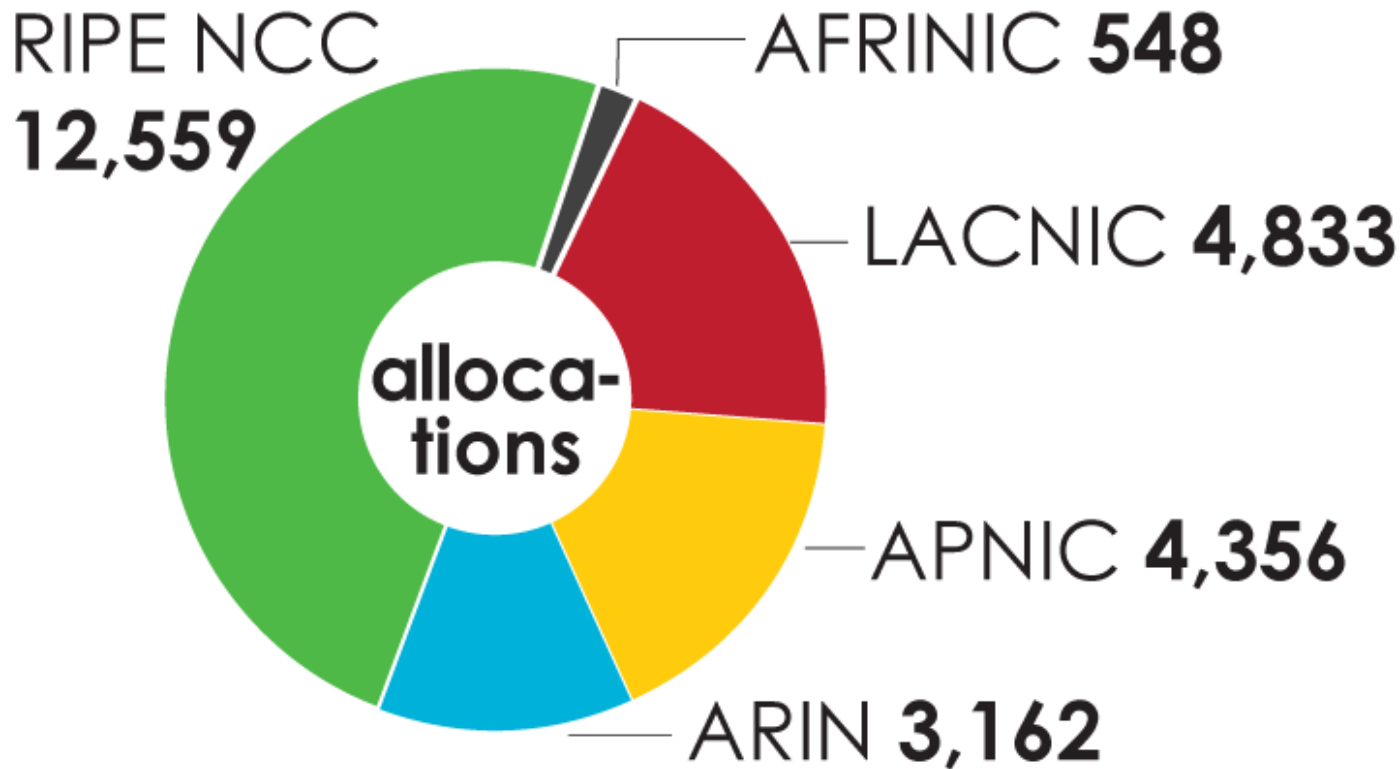

ASN ASSIGNMENTS (RIRs TO CUSTOMERS)

How many total ASNs has each RIR assigned?
(Jan 1999 – Dec 2016)

2001:610:240:0-193:0:0:202 62:109:128 195:048:02:03 178:42:02:02 2001:610:240 193:0:0:203 195:048:02:03
62:109:128 195:048:02:03 2001:610:240 193:0:0:202 62:109:128 195:048:02:03 178:42:02:02 2001:610:240 193:0:0:203
193:0:0:203 2001:610:240:0-193:0:0:202 62:109:128 195:048:02:03 178:42:02:02 2001:610:240 193:0:0:203
2001:610:240:0-193:0:0:202 62:109:128 195:048:02:03 178:42:02:02 2001:610:240 193:0:0:203
Number Resource Organization

4-BYTE ASN ASSIGNMENTS

How many total 4-byte ASNs has each RIR assigned?
(Jan 2007 – Dec 2016)

2001:610:240:0-193:0:0:202 62:109:128 195:048:02:03 178:12:02:02 2001:610:240 193:0:0:203 195:048:02:03
 62:109:128 195:048:02:03 2001:610:240 193:0:0:202 62:109:128 195:048:02:03 178:12:02:02 2001:610:240 193:0:0:203
 193:0:0:203 2001:610:240:0-193:0:0:202 62:109:128 195:048:02:03 178:12:02:02 2001:610:240 193:0:0:203
 2001:610:240:0-193:0:0:202 62:109:128 195:048:02:03 178:12:02:02 2001:610:240 193:0:0:203
 Number Resource Organization

IPv6 ALLOCATIONS (RIRs TO LIRs/ISPs)

How many total allocations have been made by each RIR?
(Jan 1999 – Dec 2016)

2001:610:240:0-193:0:0:202
62:109:128
193:0:0:203
2001:610:240:0-193:0:0:202
2001:610:240:0-193:0:0:202
62:109:128
195:048:02:03
2001:610:240
193:0:0:203
2001:610:240:0-193:0:0:202
62:109:128
195:048:02:03
178:12:02:02
2001:610:240
193:0:0:203
2001:610:240:0-193:0:0:202
62:109:128
195:048:02:03
178:12:02:02
2001:610:240
193:0:0:203
195:048:02:03
Number Resource Organization