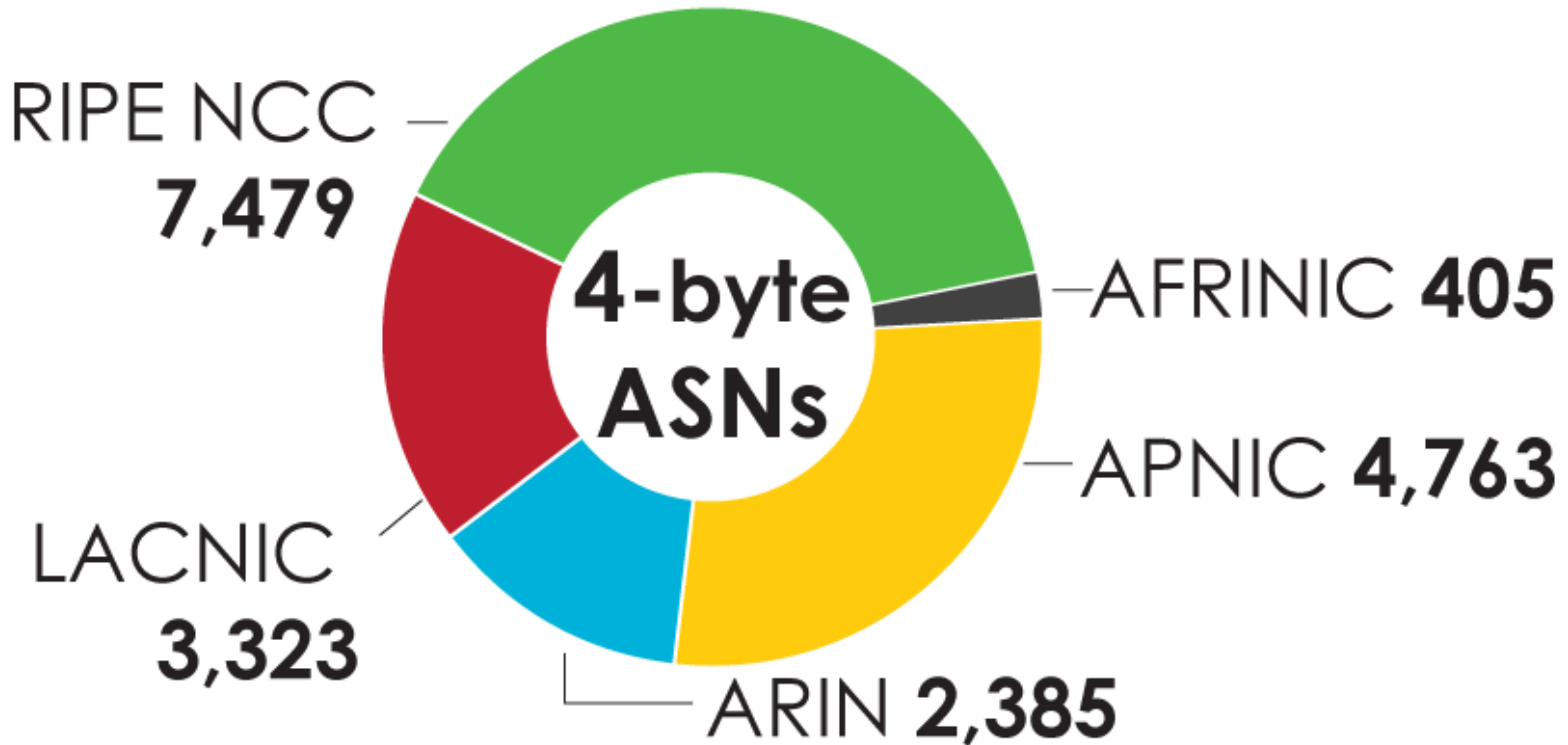

ASN ASSIGNMENTS (RIRs TO CUSTOMERS)

How many ASNs has each RIR assigned by year?

2001:610:240:0-193:0:0:202 62:109:128 195:048:02:03 178:12:02:02 2001:610:240 193:0:0:203 195:048:02:03
 62:109:128 195:048:02:03 2001:610:240 193:0:0:202 62:109:128 195:048:02:03 178:12:02:02 2001:610:240 193:0:0:203
 193:0:0:203 2001:610:240:0-193:0:0:202 62:109:128 195:048:02:03 178:12:02:02 2001:610:240 193:0:0:203
 2001:610:240:0-193:0:0:202 62:109:128 195:048:02:03 178:12:02:02 2001:610:240 193:0:0:203
 Number Resource Organization

ASN ASSIGNMENTS (RIRs TO CUSTOMERS)

How many total ASNs has each RIR assigned?
(Jan 1999 – Dec 2016)

2001:610:240:0-193:0:0:202 62:109:128 195:048:02:03 178:42:02:02 2001:610:240 193:0:0:203 195:048:02:03
62:109:128 195:048:02:03 2001:610:240 193:0:0:202 62:109:128 195:048:02:03 178:42:02:02 2001:610:240 193:0:0:203
193:0:0:203 2001:610:240:0-193:0:0:202 62:109:128 195:048:02:03 178:42:02:02 2001:610:240 193:0:0:203
2001:610:240:0-193:0:0:202 62:109:128 195:048:02:03 178:42:02:02 2001:610:240 193:0:0:203
Number Resource Organization

4-BYTE ASN ASSIGNMENTS

How many total 4-byte ASNs has each RIR assigned?
(Jan 2007 – Dec 2016)

2001:610:240:0-193:0:0:202 62:109:128 195:048:02:03 178:12:02:02 2001:610:240 193:0:0:203 195:048:02:03
 62:109:128 195:048:02:03 2001:610:240 193:0:0:202 62:109:128 195:048:02:03 178:12:02:02 2001:610:240 193:0:0:203
 193:0:0:203 2001:610:240:0-193:0:0:202 62:109:128 195:048:02:03 178:12:02:02 2001:610:240 193:0:0:203
 2001:610:240:0-193:0:0:202 62:109:128 195:048:02:03 178:12:02:02 2001:610:240 193:0:0:203
 Number Resource Organization