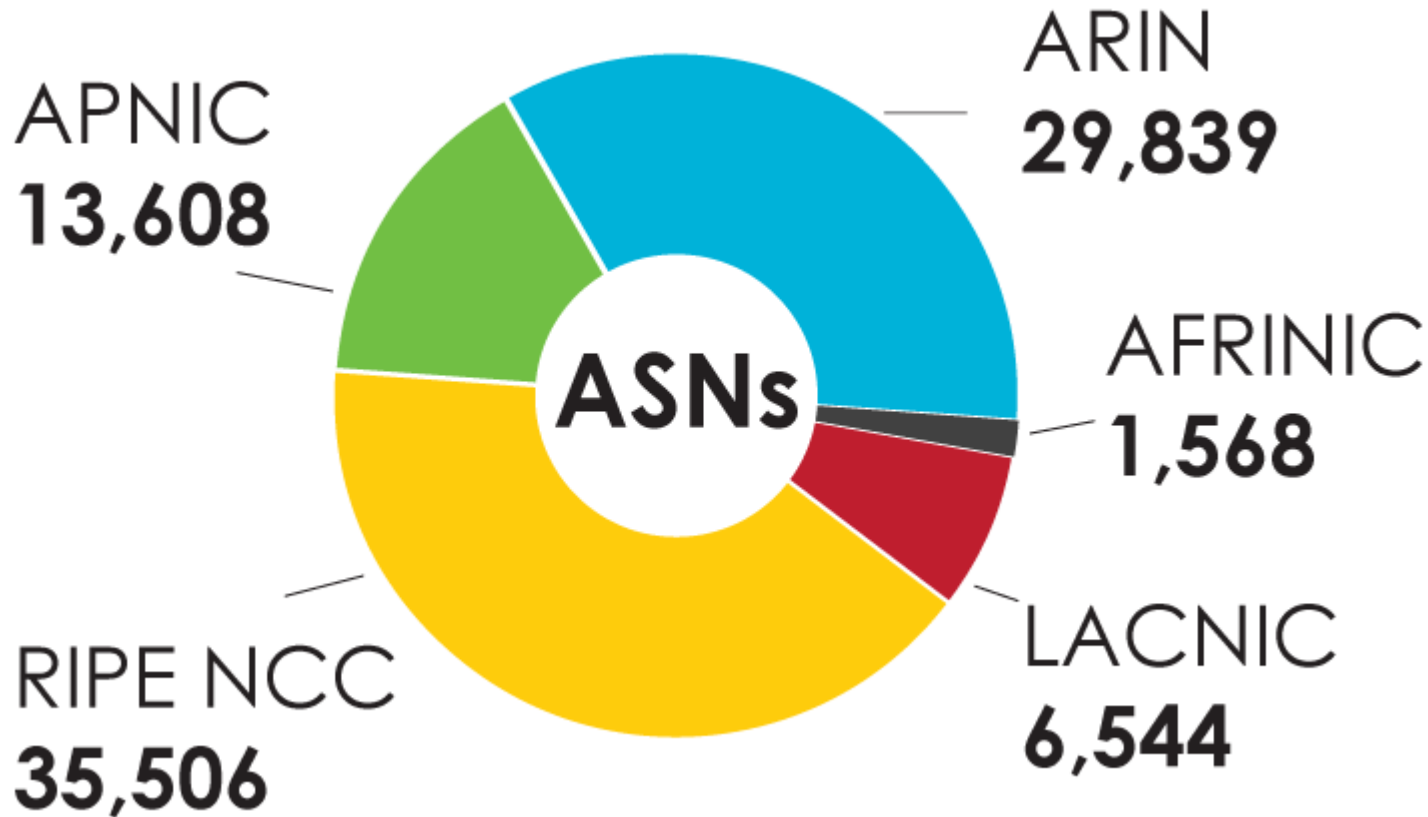

IPv4 ADDRESS SPACE ISSUED (RIRs TO CUSTOMERS)

In terms of /8s, how much total space has each RIR issued?
(Jan 1999 – Dec 2016)

2001:610:240:0-193:0:0:202 62:109:128 195:048:02:03 178:12:02:02 2001:610:240 193:0:0:203 195:048:02:03
62:109:128 195:048:02:03 2001:610:240 193:0:0:202 62:109:128 195:048:02:03 178:12:02:02 2001:610:240 193:0:0:203
193:0:0:203 2001:610:240:0-193:0:0:202 62:109:128 195:048:02:03 178:12:02:02 2001:610:240 193:0:0:203
2001:610:240:0-193:0:0:202 62:109:128 195:048:02:03 178:12:02:02 2001:610:240 193:0:0:203
Number Resource Organization

ASN ASSIGNMENTS (RIRs TO CUSTOMERS)

How many ASNs has each RIR assigned by year?

2001:610:240:0-193:0:0:202 62:109:128 195:048:02:03 178:12:02:02 2001:610:240 193:0:0:203 195:048:02:03
 62:109:128 195:048:02:03 2001:610:240 193:0:0:202 62:109:128 195:048:02:03 178:12:02:02 2001:610:240 193:0:0:203
 193:0:0:203 2001:610:240:0-193:0:0:202 62:109:128 195:048:02:03 178:12:02:02 2001:610:240 193:0:0:203
 2001:610:240:0-193:0:0:202 62:109:128 195:048:02:03 178:12:02:02 2001:610:240 193:0:0:203
 Number Resource Organization

ASN ASSIGNMENTS (RIRs TO CUSTOMERS)

How many total ASNs has each RIR assigned?
(Jan 1999 – Dec 2016)

2001:610:240:0-193:0:0:202 62:109:128 195:048:02:03 178:42:02:02 2001:610:240 193:0:0:203 195:048:02:03
62:109:128 195:048:02:03 2001:610:240 193:0:0:202 62:109:128 195:048:02:03 178:42:02:02 2001:610:240 193:0:0:203
193:0:0:203 2001:610:240:0-193:0:0:202 62:109:128 195:048:02:03 178:42:02:02 2001:610:240 193:0:0:203
2001:610:240:0-193:0:0:202 62:109:128 195:048:02:03 178:42:02:02 2001:610:240 193:0:0:203
Number Resource Organization