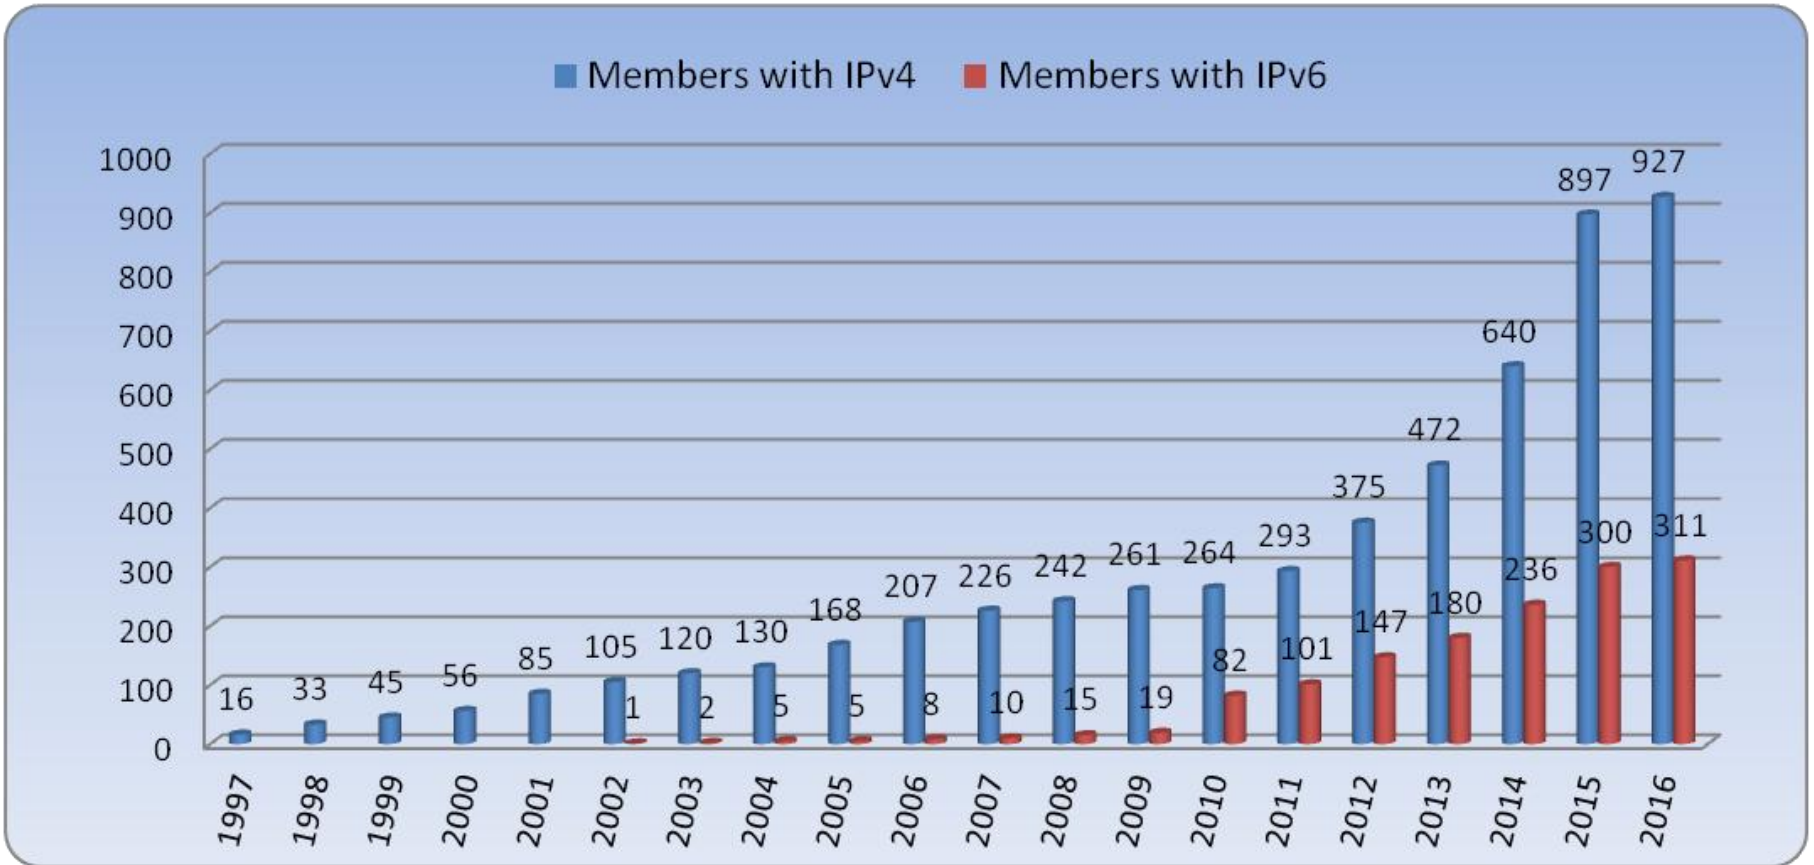

AS allocation

RPKI in CNNIC

China Internet Museum

■ Internet users 688 million, Internet penetration rate 50.3%,

■ Mobile Internet users 620 million, 90.1% of the total Internet users

■ 927 CNNIC IP members, by the end of January 2016