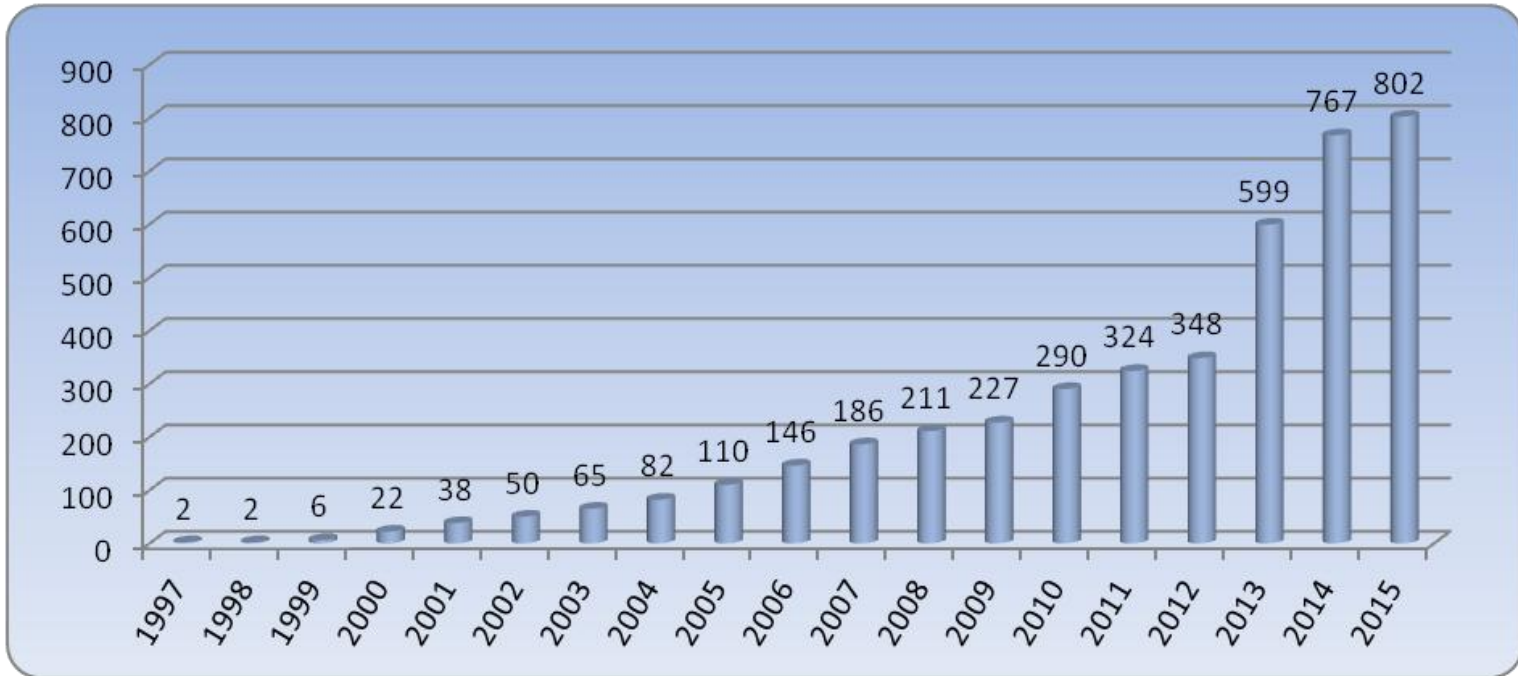

- CNNIC has allocated more than 800 AS numbers

- Provide 2 Byte and 4 Byte AS allocation
- Encourage the use of 4 Byte AS number