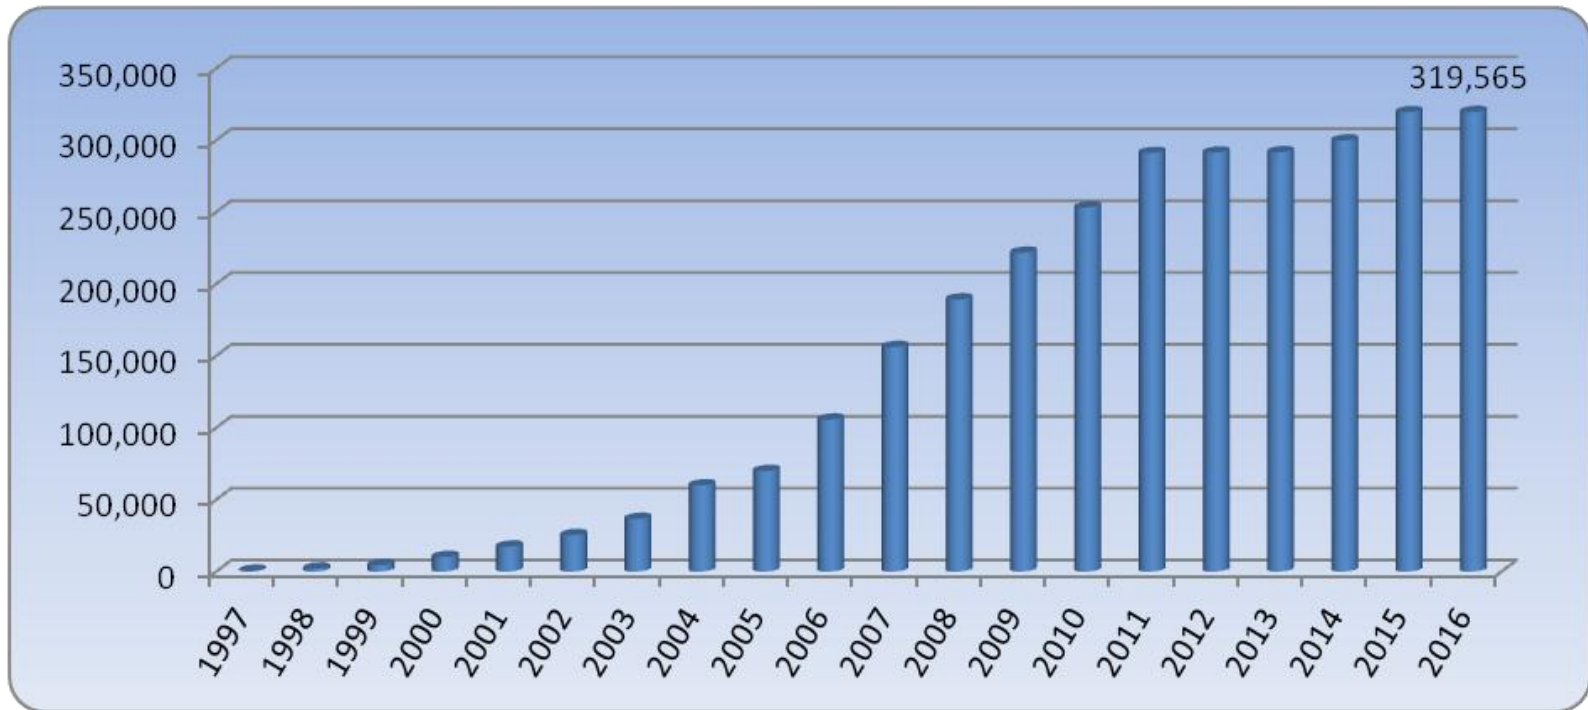

- CNNIC has allocated 319,565/24s IPv4 addresses

- /21 (/22+ /22) IPv4 allocations rapidly increase