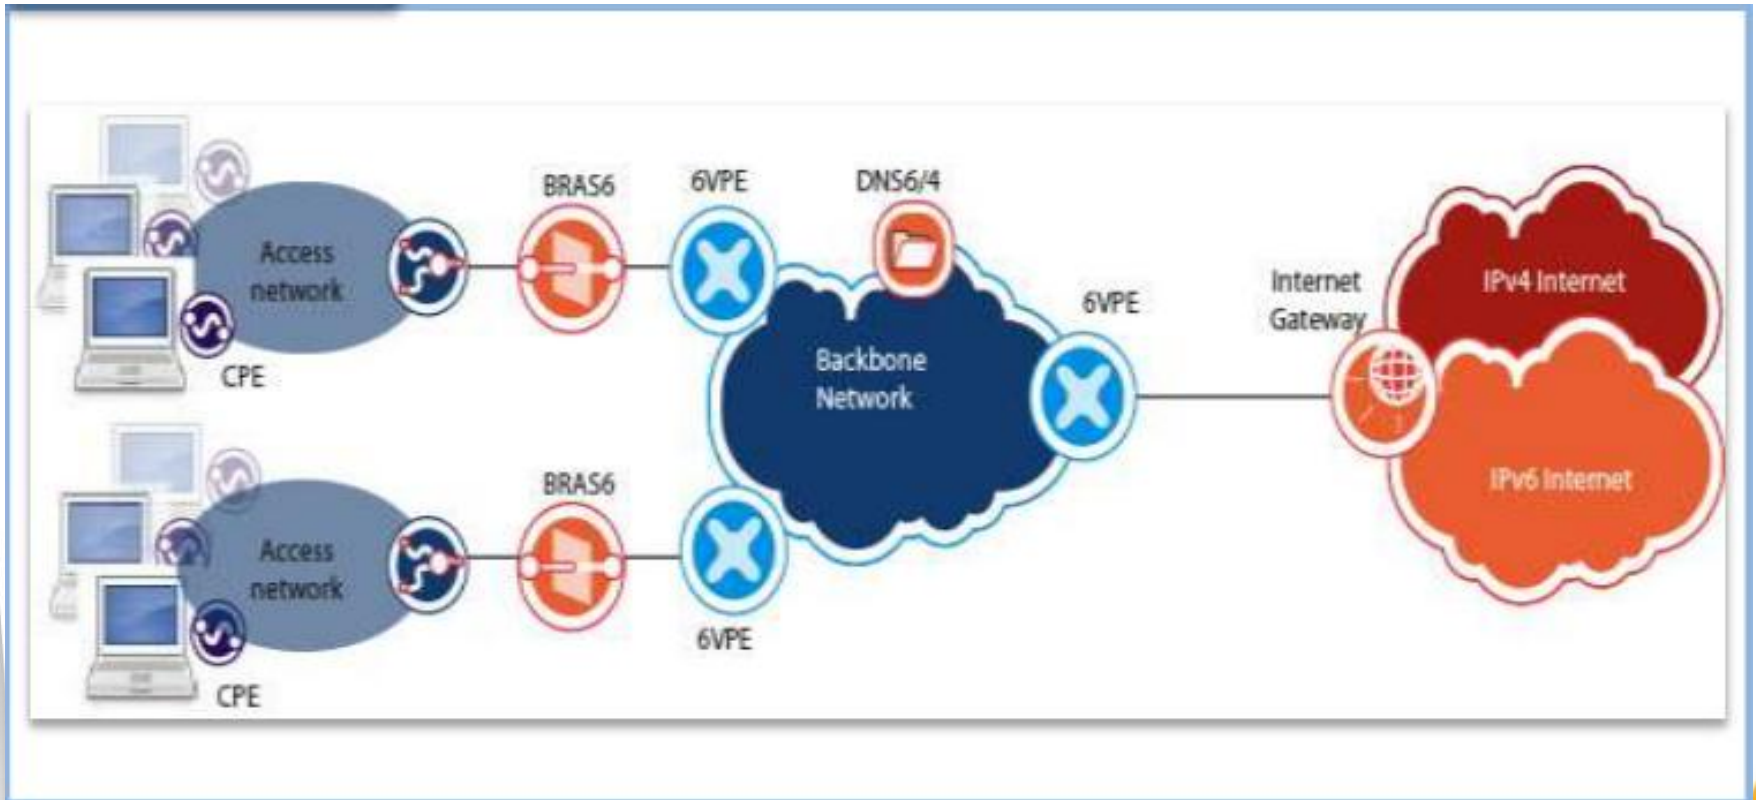

Active User Quiz & Fans-Page

status	User	%
P	1585	100%
A	499	31%
C	394	25%

Telkom IPv6 Preparation

- Enterprise Solution
- Native-Retail Solution
- Tunnel-Retail Solution
- NAT-Retail Solution

Enterprise Solution

Client – 6VPE – Dual Stack GW

Native-Retail Solution

End to End IPv6

Tunnel-Retail Solution

Tunnel for IPv4 customer

NAT-Retail Solution

NAT for IPv4 resources

Native IPv6 Requirement