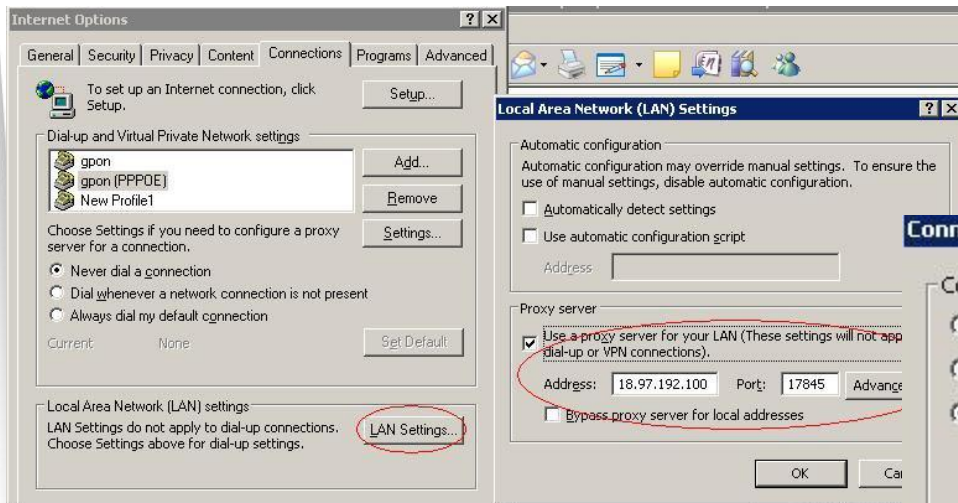

Proxy IPv6

test-ipv6.com

Test IPv6 | FAQ | IPv6 Day | Local Times | Mirrors

Test your IPv6 connectivity.

Summary | Tests Run | Technical Info | Share Results / Contact

- Your IPv4 address on the public Internet appears to be 118.97.192.100
- Your IPv6 address on the public Internet appears to be 2001:4488:4:221c:c4ff:feeb:e60e
- We have detected that you are using a proxy. This means we are testing your proxy server, not your computer. Proxy details (as reported by your proxy 'Via' header):
  Via: 1.1 localhost (squid/3.1.6)
- [World IPv6 day](#) is June 8th, 2011. **No problems are anticipated for you** with this browser, at this location. [[more info]](#)
- Congratulations! You appear to have both IPv4 and IPv6 Internet working. If a publisher publishes to IPv6, your browser will connect using IPv6. Your browser prefers IPv6 over IPv4 when given the choice (this is the expected outcome).
- Your DNS server (possibly run by your ISP) appears to have IPv6 Internet access.

Your readiness scores

10/10 for your IPv4 stability and readiness, when publishers offer both IPv4 and IPv6

10/10 for your IPv6 stability and readiness, when publishers are forced to go IPv6 only

Click to see [test data](#)

(Updated server side IPv6 readiness stats)

Like 6,000 people like this. Be the first of your friends. Tweet 2,770

74	Seznam.cz	www.mapy.cz www.novinky.cz www.super.cz www.firmy.cz
77	Telkom Indonesia	www.telkom.co.id www.plasa.com www.telkomspeedy.com
78	hTrack	www.htrack.com
79	LUNS Ltd.	www.luns.net.uk
80	A10 Networks	http://www.a10networks.com/
81	Radius Gateway	www.radiusgateway.com

IPv6-test-flight-blue.png | IPv6-badge-blue-12.png

ip6-test.com/validate.php

ipv6 test

Happy World IPv6 day !

connection test | speed test | ping test | **website test** | statistics | api | forum NEW

IPv6 Ready Websites

IPv6 validation for **v6.telkomspeedy.com**

Checking for AAAA DNS record ✔ 2001:4488:4:600d::6

Checking for IPv6 web server ✔ Apache/2.2.15 (Red Hat)

Congratulations, your website is IPv6 ready !

You can help raise awareness and show your commitment to IPv6 deployment to your users, by adding an IPv6-test validator button to your site :

```
<!-- IPv6-test.com button BEGIN -->
<a href='http://ip6-test.com/validate.php?url=referer'><img src='http://ip6-test.com/button-ipv6-big.png' alt='ipv6 ready' title='ipv6 ready' border='0' /></a>
<!-- IPv6-test.com button END -->
```

paste the code above into your website source code to add the chosen button.