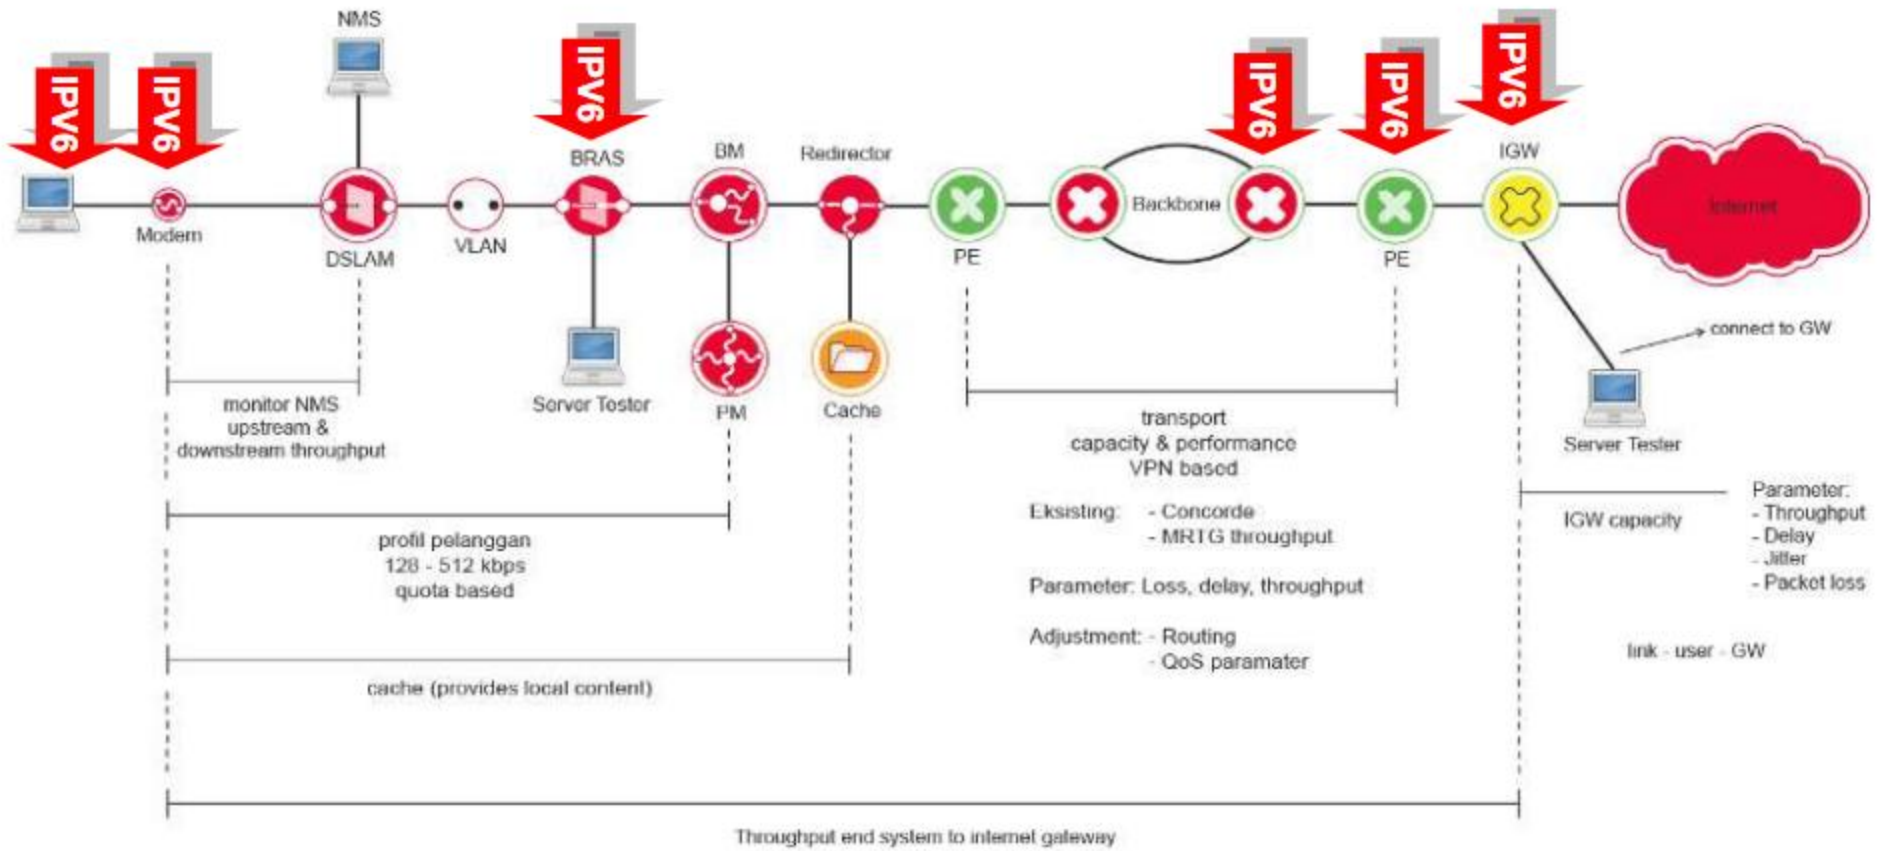

Group	Elemen	Requirement
Terminal	OS	IPv6 Client, Client DNS v6 DHCPv6, PPPoE v6 (Optional)
Modem	Modem ADSL	PPPoEv6
	Modem GPON	PPPoEv6
Akses	DSLAM	Transparant for : - PPPoEv6 - DHCPv6 (Optional)
	MSAN	Transparant for : - PPPoEv6 - DHCPv6 (Optional)
	GPON	Transparant for : - PPPoEv6 - DHCPv6 (Optional)
Transport Control	BRAS	PPPoEv6 DHCPv6 (Optional)
	BM (Bandwidth Management)	BMv6 ARMv6
Transport	ME (Metro Ethernet)	Transparant of : - E-line - E-LAN - E-tree

Requirement (contd)

Group	Elemen	Requirement
PE	PE - BRAS	6VPE Dual Stack OSPFv3
	PE - GW	6VPE Dual Stack OSPFv3
	RR	OSPFv3
Core	Core	Transparant OSPFv3
	GW (Gateway)	OSPFv3 Dual Stack
Application Server	DNS	Dual Stack AAAA (DNSv6)
Application Server	Radius	Compatible to BRAS

Readiness Portrait

Roadmap

- Target 2013: *all-IPv6 ready End to End Network*

Infrastructure Roadmap

No	Perangkat	2011	2012	2013	2014-dst
1.	Internet Gateway (IGW)	Siap IPv6			
2.	PE layanan internet (astinet), PE BRAS, PE GW, PE peering, PE VPN services	Migrasi		Siap	
3.	IP transit	Siap IPv6			
4.	RR	Siap IPv6			
5.	IPv6-IPv4 Translation (Tunnel/NAT)	Impl		Siap	
6.	Radius, DNS	Migrasi		Siap	
7.	BM, PM & ARM, DPI dan cache server	Migrasi		Siap	
8.	Portal/content, hosting server, email server, (CE, Firewall, IPS, dll)	Migrasi		Siap	