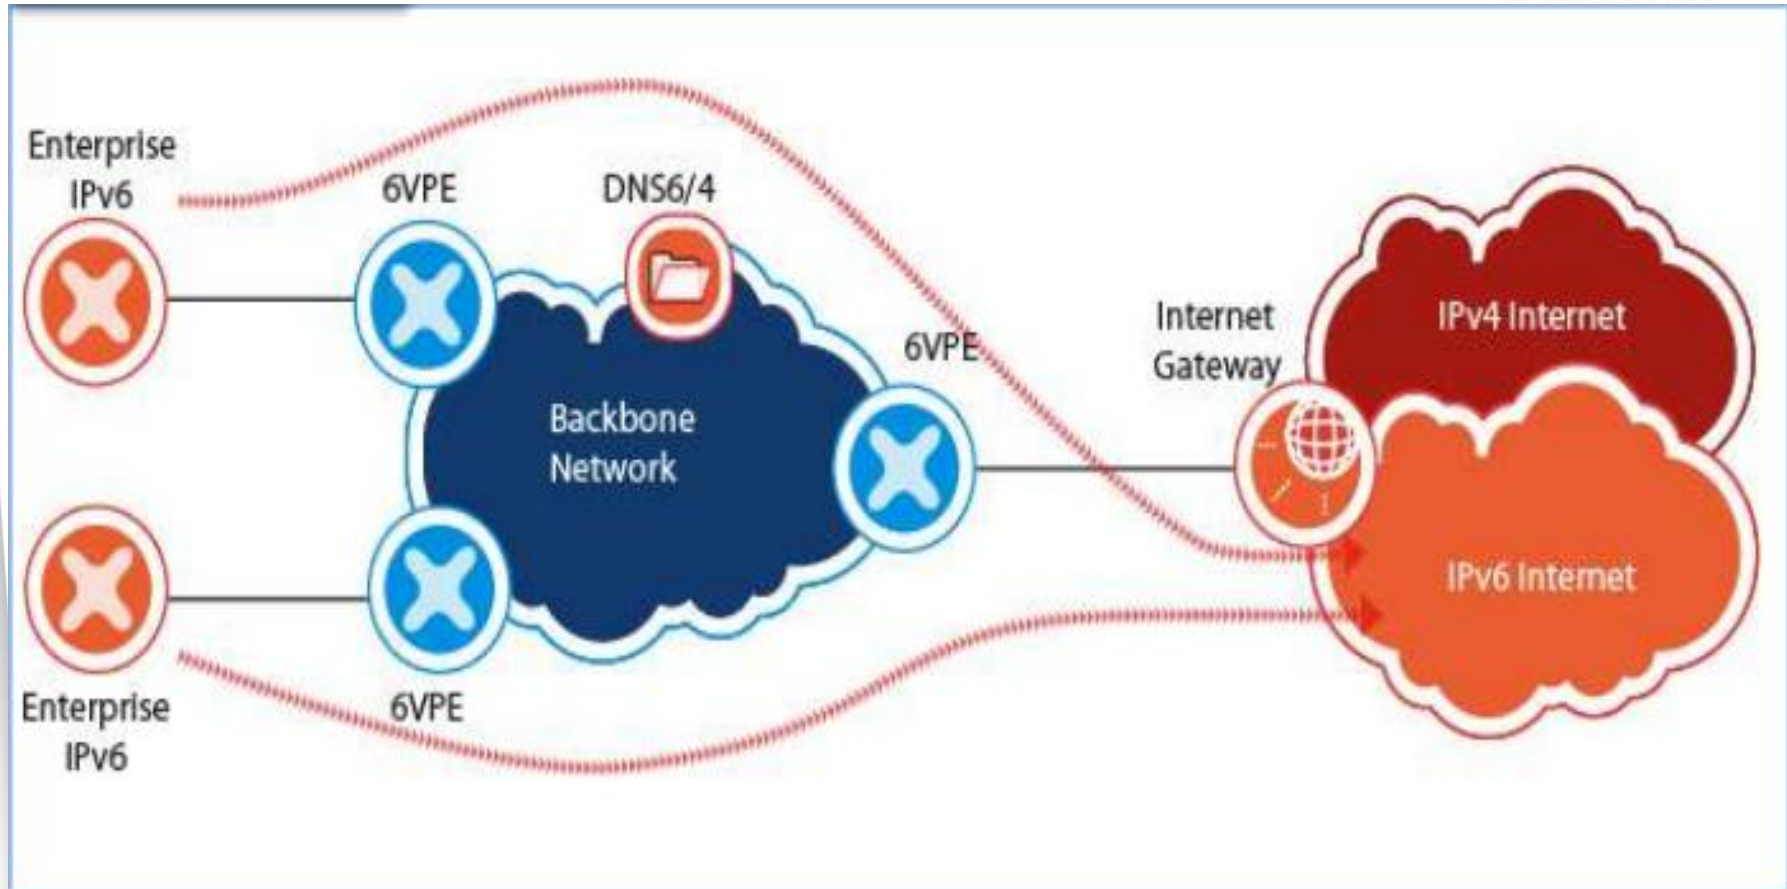

You and Telkom World IPV6 Day

Measurements:

1. More than 12000 visit www.telkomspeedy.com (more than 400000 until 9th July)
2. 7925 users used proxy IPv6 (79119 until 9th September)
3. 114 users used tunnel (more than 1500 until 9th July)
4. 91,5% windows, 4% MacOs, 1,5% Linux, 3% other
5. Still under 10% of TELKOM Broadband Users

Active User Quiz & Fans-Page

status	User	%
P	1585	100%
A	499	31%
C	394	25%

Telkom IPv6 Preparation

- Enterprise Solution
- Native-Retail Solution
- Tunnel-Retail Solution
- NAT-Retail Solution

Enterprise Solution

Client – 6VPE – Dual Stack GW

Native-Retail Solution

End to End IPv6

Tunnel-Retail Solution

Tunnel for IPv4 customer

NAT-Retail Solution

NAT for IPv4 resources

Native IPv6 Requirement