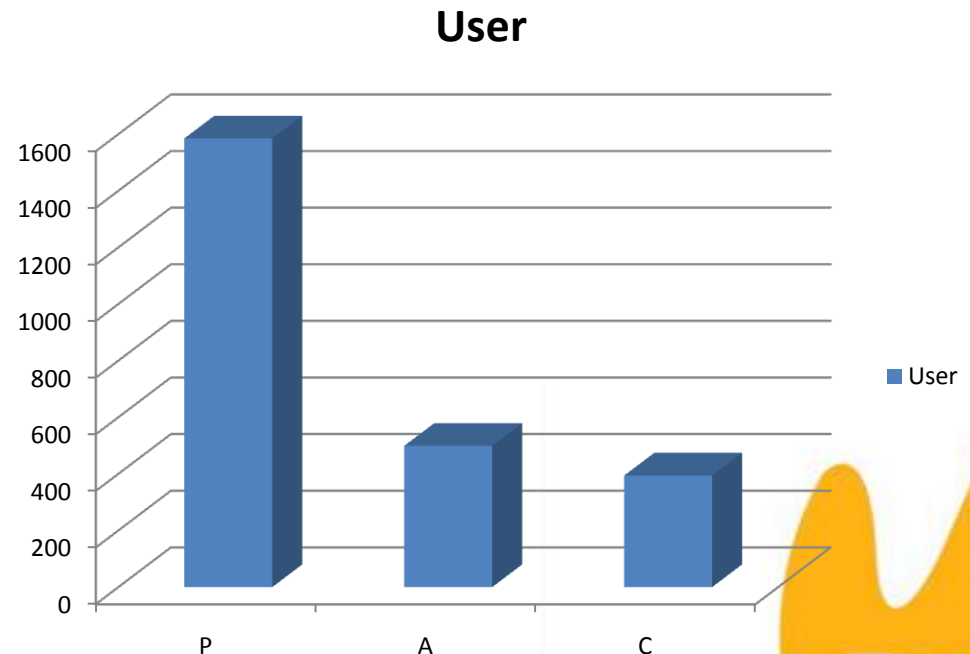

Measurements:

1. More than 12000 visit www.telkomspeedy.com (more than 400000 until 9th July)
2. 7925 users used proxy IPv6 (79119 until 9th September)
3. 114 users used tunnel (more than 1500 until 9th July)
4. 91,5% windows, 4% MacOs, 1,5% Linux, 3% other
5. Still under 10% of TELKOM Broadband Users

Active User Quiz & Fans-Page

status	User	%
P	1585	100%
A	499	31%
C	394	25%