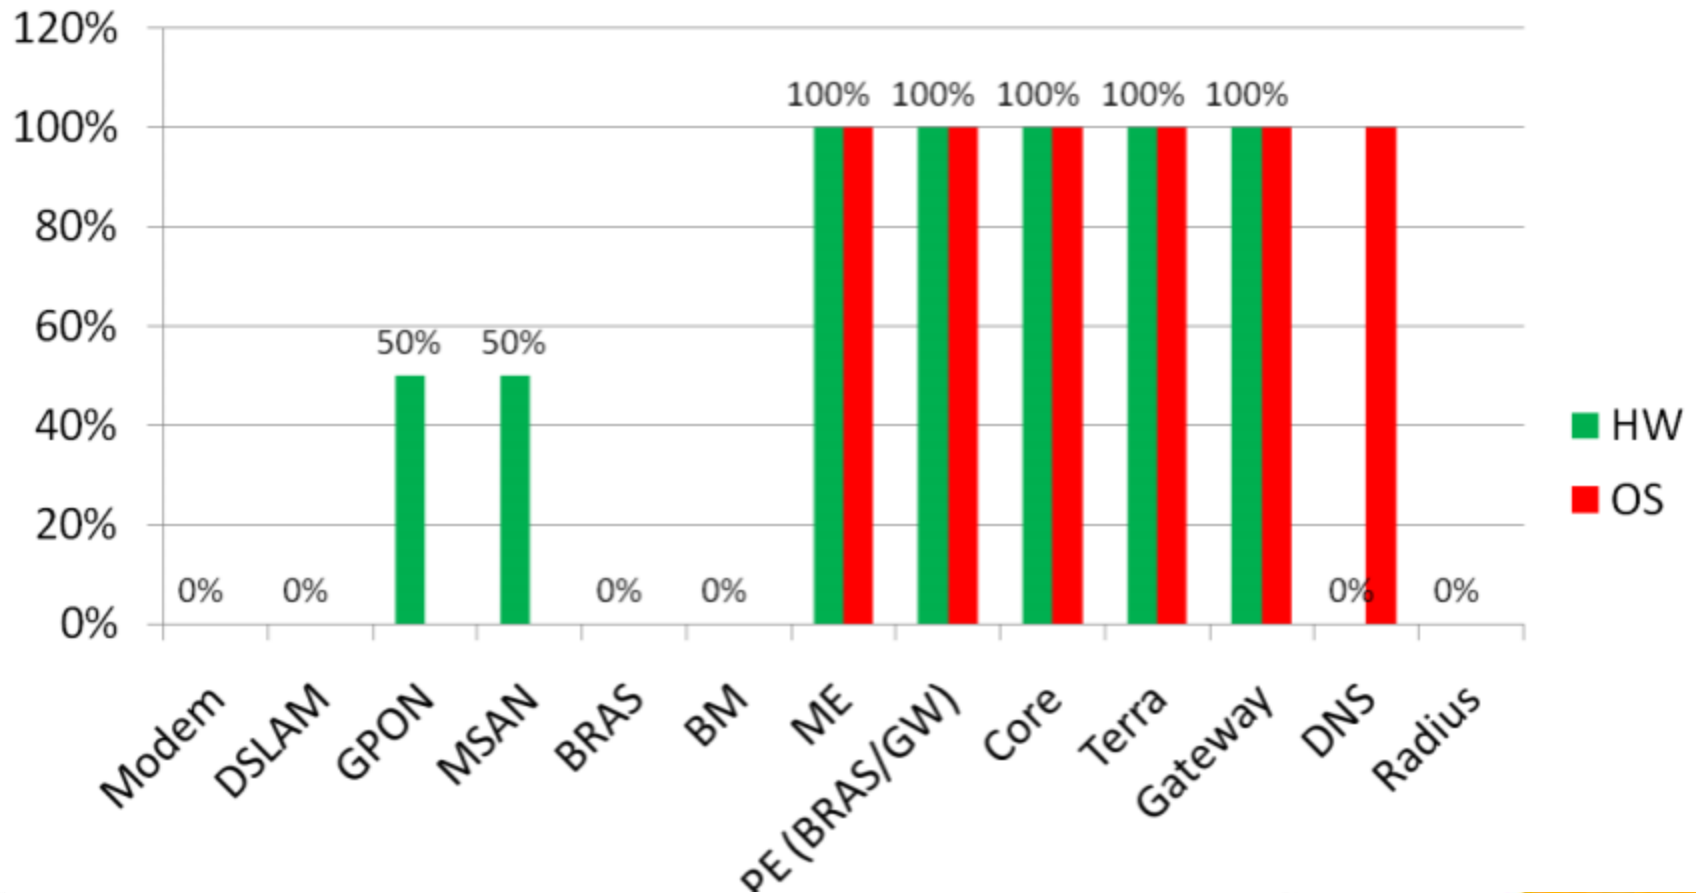

Readiness Portrait