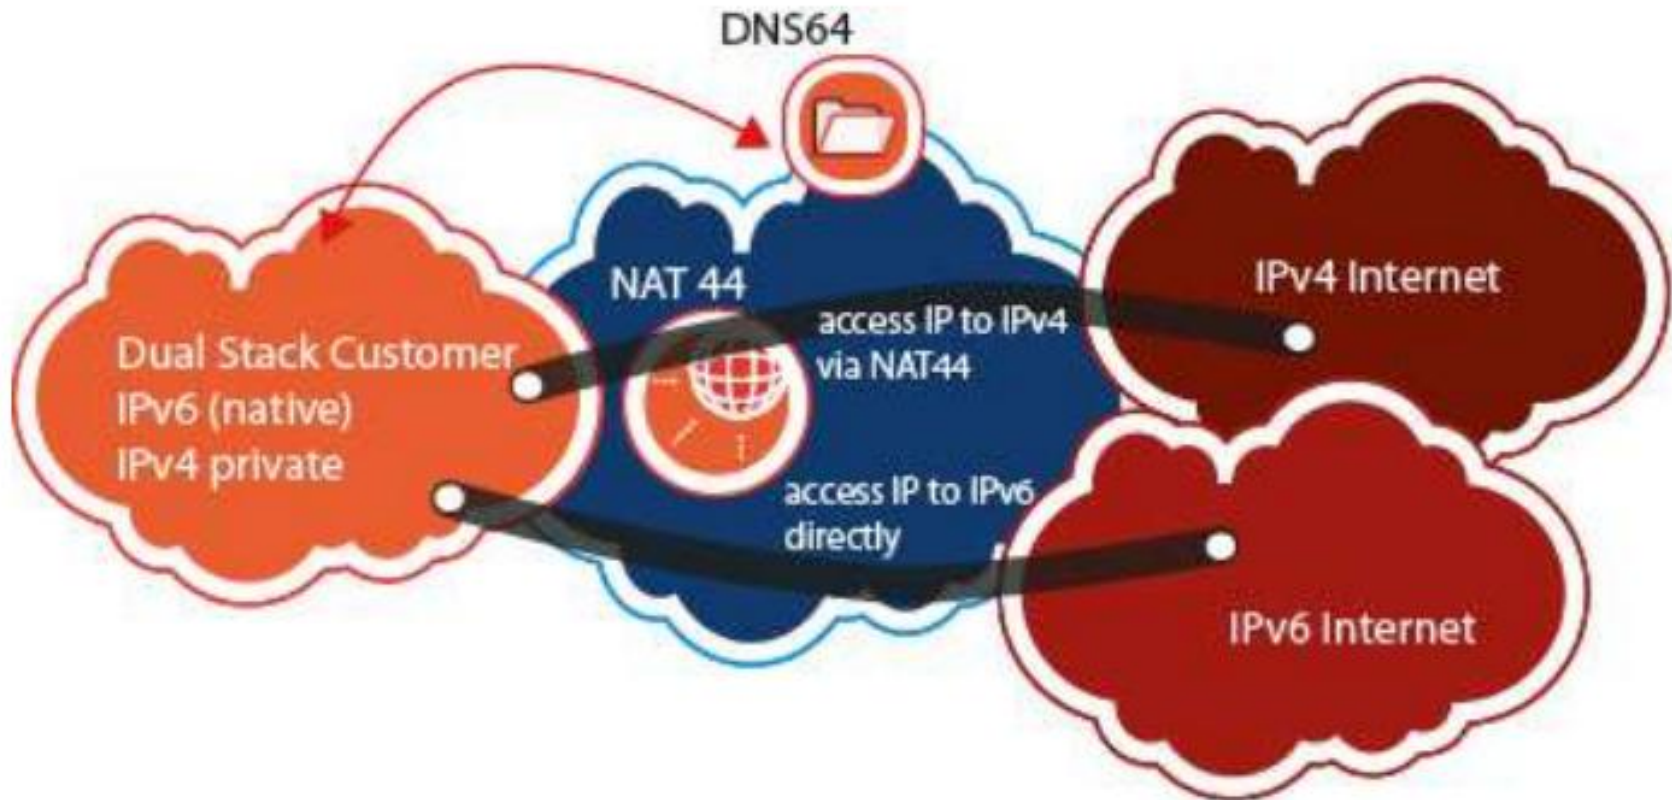

Client – 6VPE – Dual Stack GW

Native-Retail Solution

End to End IPv6

Tunnel-Retail Solution

Tunnel for IPv4 customer

NAT-Retail Solution

NAT for IPv4 resources

Native IPv6 Requirement