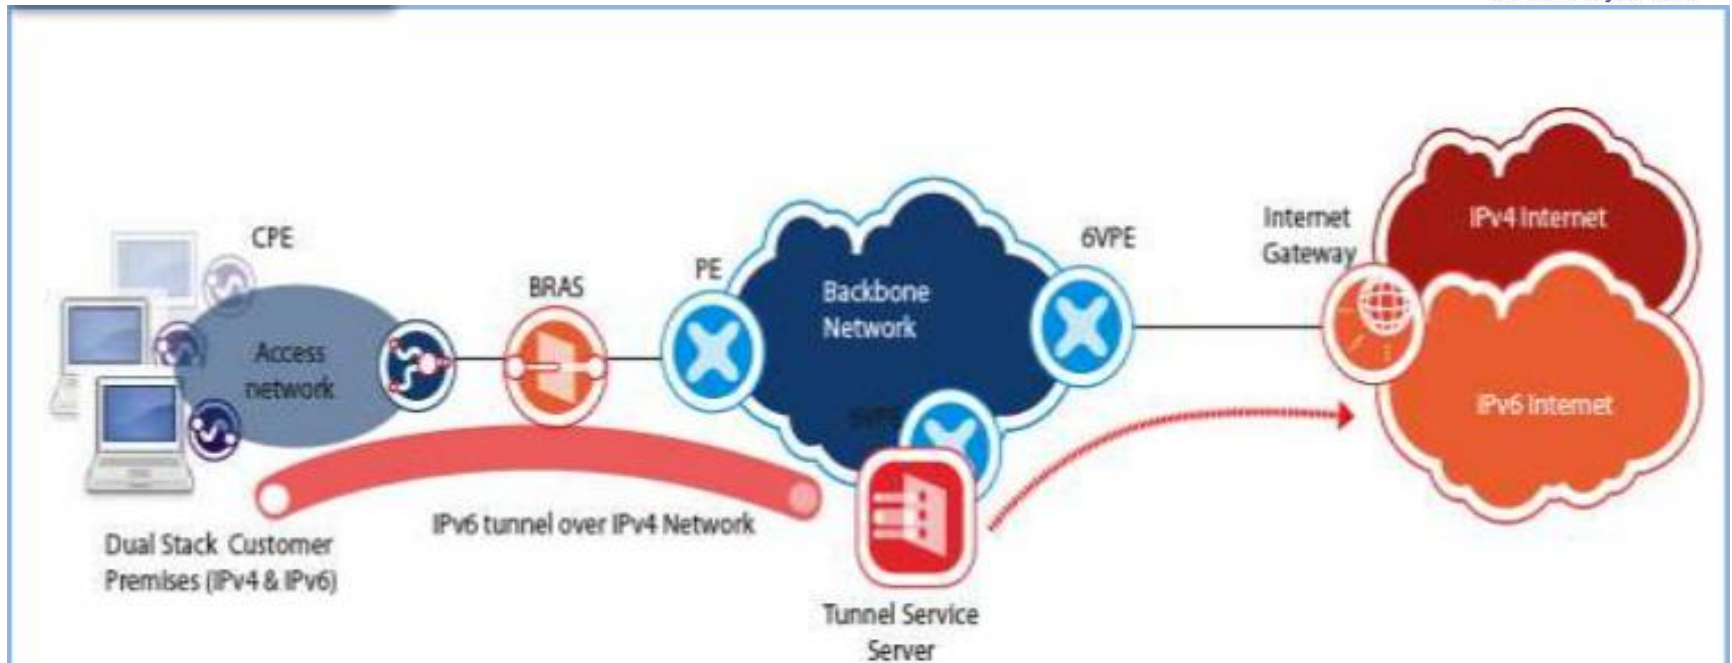

Active User Quiz & Fans-Page

status	User	%
P	1585	100%
A	499	31%
C	394	25%

Telkom IPv6 Preparation

- Enterprise Solution
- Native-Retail Solution
- Tunnel-Retail Solution
- NAT-Retail Solution

Enterprise Solution

Client – 6VPE – Dual Stack GW

Native-Retail Solution

End to End IPv6

Tunnel-Retail Solution

Tunnel for IPv4 customer

NAT-Retail Solution

NAT for IPv4 resources

Native IPv6 Requirement