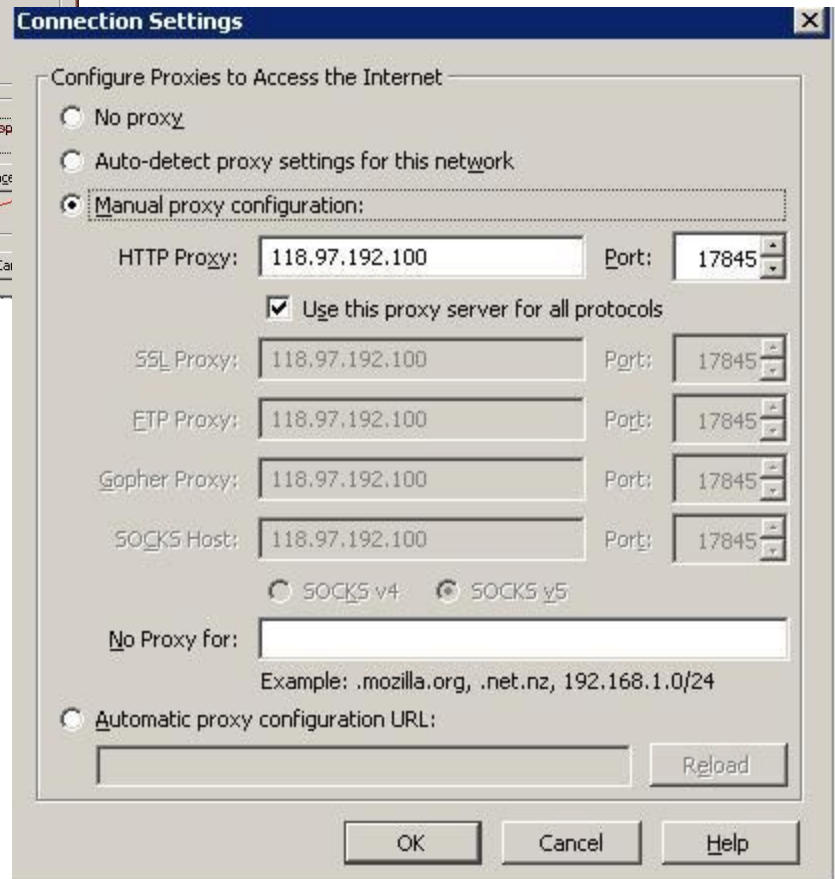

Proxy IPv6

test-ipv6.com

Test IPv6 | FAQ | IPv6 Day | Local Times | Mirrors

Test your IPv6 connectivity.

Summary | Tests Run | Technical Info | Share Results / Contact

- Your IPv4 address on the public Internet appears to be 118.97.192.100
- Your IPv6 address on the public Internet appears to be 2001:4488:4:221c:c4ff:feeb:e60e
- We have detected that you are using a proxy. This means we are testing your proxy server, not your computer. Proxy details (as reported by your proxy 'Via' header):
  Via: 1.1 localhost (squid/3.1.6)
- [World IPv6 day](#) is June 8th, 2011. **No problems are anticipated for you** with this browser, at this location. [[more info]](#)
- Congratulations! You appear to have both IPv4 and IPv6 Internet working. If a publisher publishes to IPv6, your browser will connect using IPv6. Your browser prefers IPv6 over IPv4 when given the choice (this is the expected outcome).
- Your DNS server (possibly run by your ISP) appears to have IPv6 Internet access.

Your readiness scores

10/10 for your IPv4 stability and readiness, when publishers offer both IPv4 and IPv6

10/10 for your IPv6 stability and readiness, when publishers are forced to go IPv6 only

Click to see [test data](#)

(Updated server side IPv6 readiness stats)

Like 6,000 people like this. Be the first of your friends. Tweet 2,770

74	Seznam.cz	www.mapy.cz www.novinky.cz www.super.cz www.firmy.cz
77	Telkom Indonesia	www.telkom.co.id www.plasa.com www.telkomspeedy.com
78	hTrack	www.htrack.com
79	LUNS Ltd.	www.luns.net.uk
80	A10 Networks	http://www.a10networks.com/
81	Radius Gateway	www.radiusgateway.com

IPv6-test-flight-blue.png | IPv6-badge-blue-12.png

ip6-test.com/validate.php

ipv6 test

Happy World IPv6 day !

connection test | speed test | ping test | **website test** | statistics | api | forum NEW

IPv6 Ready Websites

IPv6 validation for **v6.telkomspeedy.com**

Checking for AAAA DNS record ✔ 2001:4488:4:600d::6

Checking for IPv6 web server ✔ Apache/2.2.15 (Red Hat)

Congratulations, your website is IPv6 ready !

You can help raise awareness and show your commitment to IPv6 deployment to your users, by adding an IPv6-test validator button to your site :

```
<!-- IPv6-test.com button BEGIN -->
<a href='http://ip6-test.com/validate.php?url=referer'><img src='http://ip6-test.com/button-ipv6-big.png' alt='ipv6 ready' title='ipv6 ready' border='0' /></a>
<!-- IPv6-test.com button END -->
```

paste the code above into your website source code to add the chosen button.