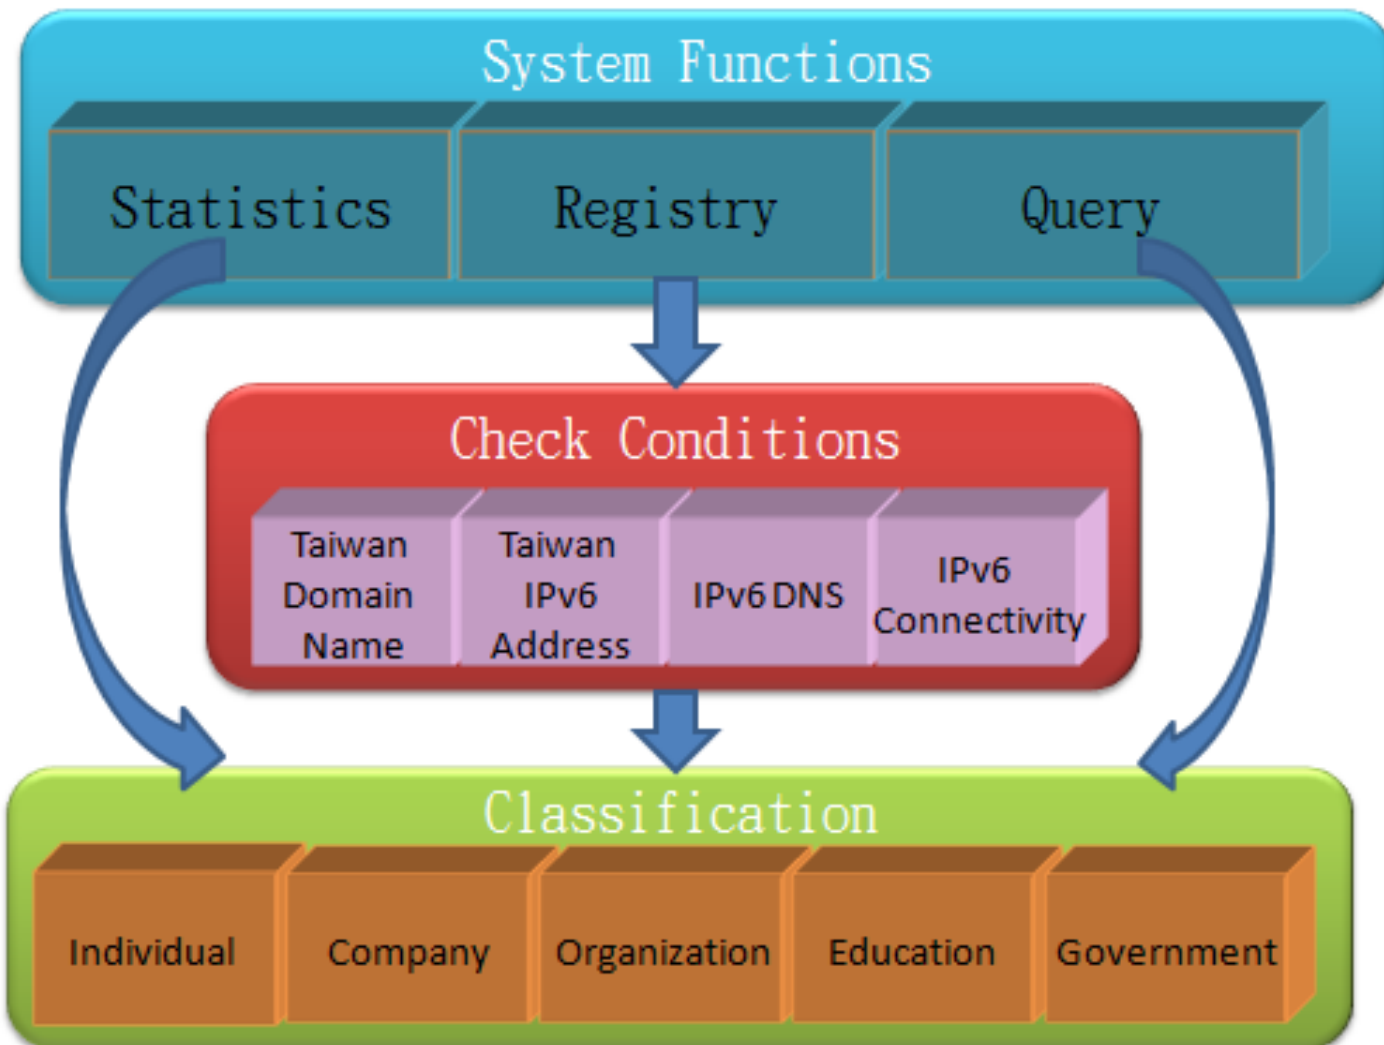

The model of IPv6 Websites Directory