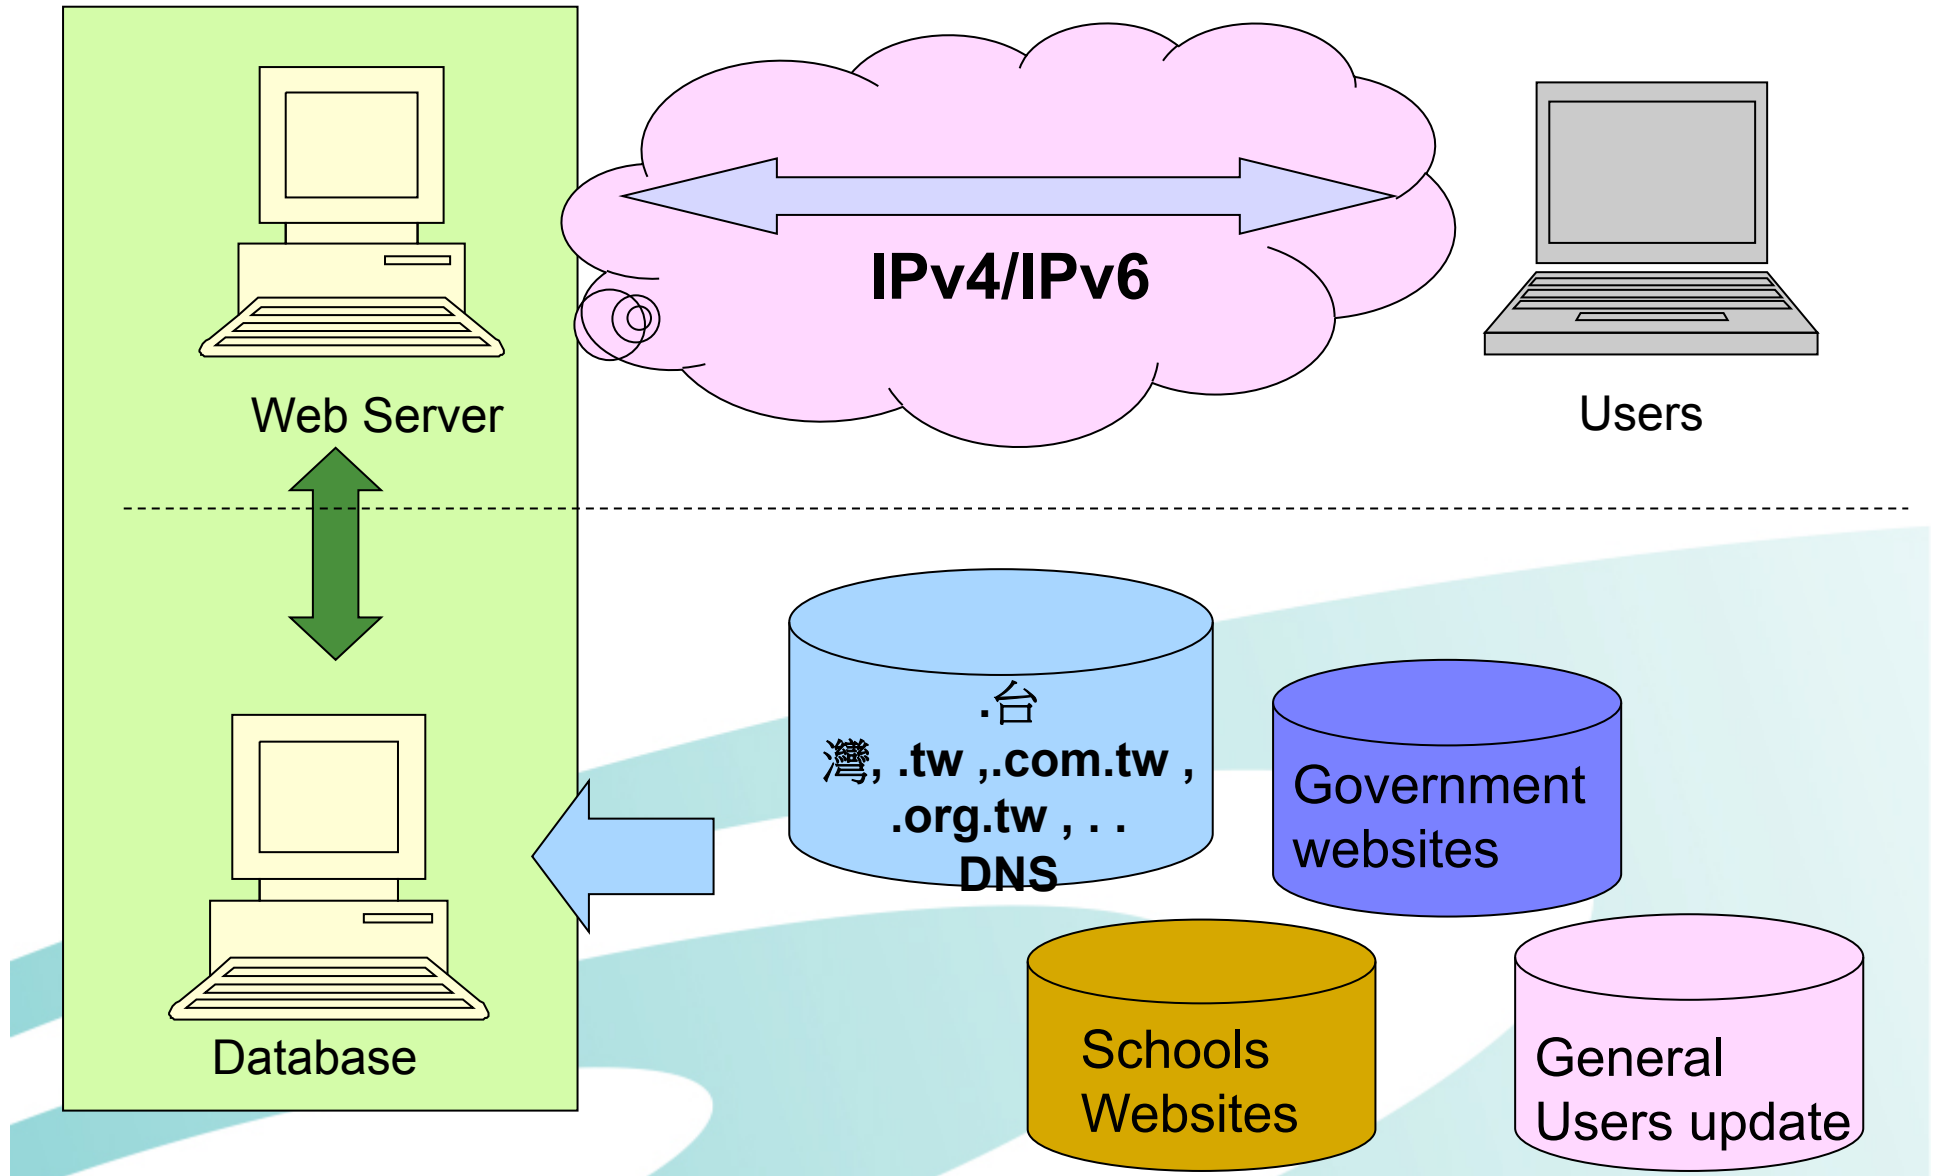

IPv6 Websites Directory Architecture

IPv6 Websites Directory

IPv6 Taiwan Directory

您目前使用IPv4 位址 - 211.72.211.213
共有710 網站已登錄

IPv6網站名錄

序號	類別	所屬單位	網站名稱[點選可查詢網站]	IPv6位址	登錄時間	IPv6連線狀態
1	組織	中華電信研究所	http://interop6.ipv6.org.tw	2001:ca0:1:110::2	2010-07-27	正常運作
2	教育	台北市教育網路中心	http://web.tp.edu.tw	2001:288:1200::178	2010-07-12	正常運作
3	教育	樹德科技大學	http://ftp.stu.edu.tw	2001:e10:c41:eeee::1	2010-07-10	正常運作
4	教育	彰化縣教育網路中心	http://www.chc.edu.tw	2001:288:5600::103	2010-07-10	斷線狀態
5	教育	嘉義縣教育網路中心	http://www.cyc.edu.tw	2001:288:6600:70::31	2010-07-10	正常運作
6	教育	宜蘭縣教育網路中心	http://www.ilc.edu.tw	2001:288:a201::66:73	2010-07-10	正常運作
7	教育	高雄市教育網路中心	http://www.kh.edu.tw	2001:288:8201:2::11	2010-07-10	正常運作
8	教育	金門縣教育網路中心	http://www.km.edu.tw	2001:288:3400::4	2010-07-10	正常運作
9	教育	高雄縣教育網路中心	http://www.ks.edu.tw	2001:288:8401::163:16:1:21	2010-07-10	正常運作
10	教育	屏東縣教育網路中心	http://www.ptc.edu.tw	2001:288:8600:9::1001	2010-07-10	正常運作
11	教育	台南市教育網路中心	http://www.tn.edu.tw	2001:288:7200:1::2	2010-07-10	正常運作

IPv6 Taiwan Directory

您目前使用IPv6 位址 - 2001:288:4:0:405b:dag1:f19f:c42
共有720 網站已登錄
自2010/7/30起到訪人數: 9183

說明 IPv6網站名錄 新增IPv6網站 查詢IPv6網站 FAQ

輸入網址 http(s):// .....

所屬單位 .....

請輸入驗證碼

- URL

- <http://v6directory.twnic.net.tw/>

- 1,085 IPv6 enabled websites registered in database, and the IPv6 enabled websites still growth every month.