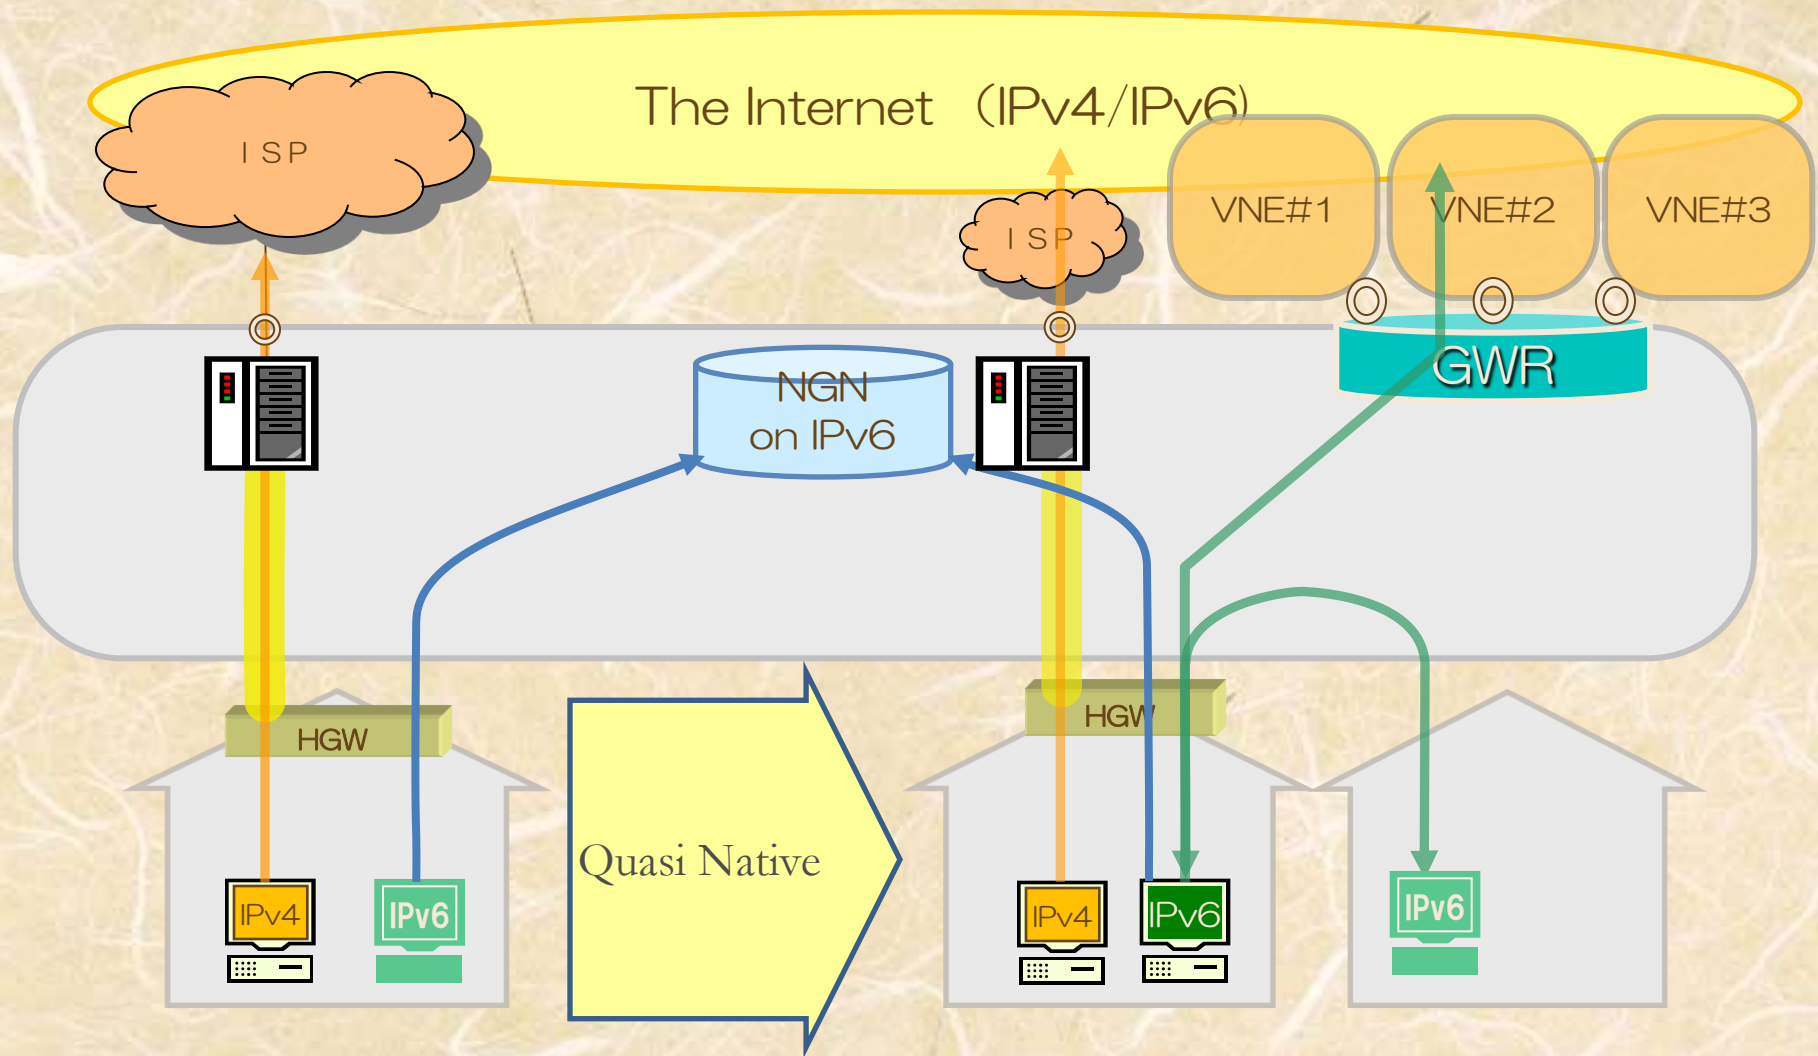

Quasi Native