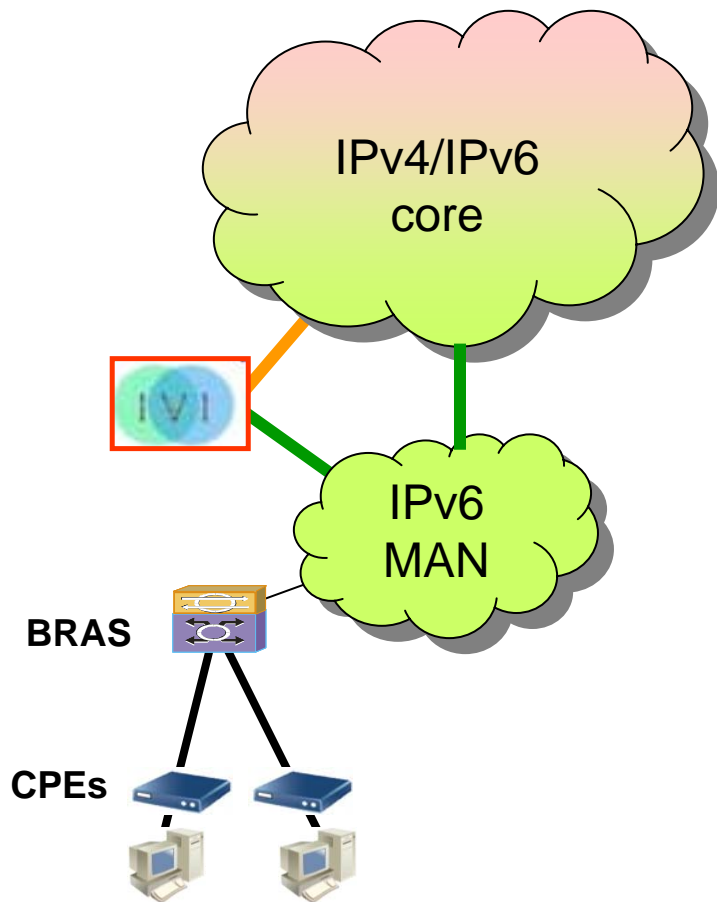

The CERNET IVI Translation Design and Deployment for the IPv4/IPv6
Coexistence and Transition
draft-xli-behave-ivi-07

Deployment

Trials

- CNGI-CERNET2
 - 100 campus networks
- China SP
 - ASDL users
 - Service continuity
 - Support existing applications
 - Transit to IPv6

100 universities

SP trial

SP:

- Stateless in the core
- IPv6 single stack access network
- Use public IPv4 address effectively
- Simple log

User:

- A fractional IPv4 (1/128)
 - 512 concurrent sessions
 - No need for DNS64
 - No need for ALG
- A /64 IPv6
 - 64K concurrent sessions