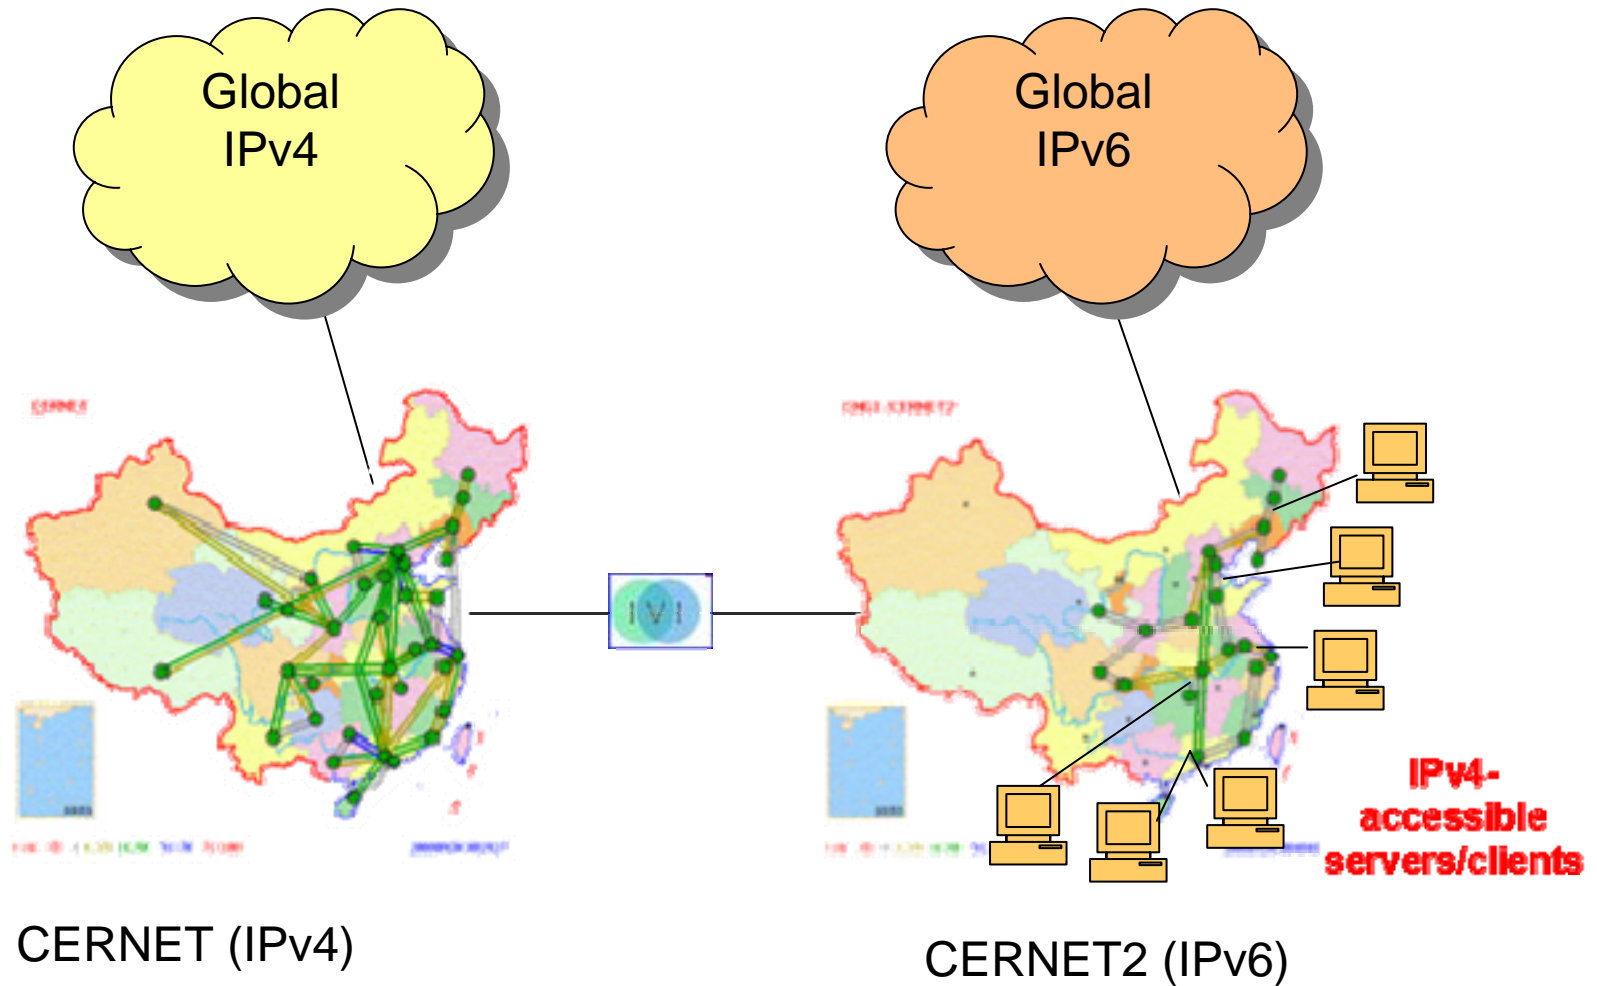

IVI trials

X. Li, C. Bao

2010-08-25

Projected Exhaustion of IANA Unallocated Pool

<http://www.potaroo.net/tools/ipv4/>

CERNET IPv6 transition experience

CERNET /CNGI-CERNET2

Promotion of IPv6

Prefix-specific and stateless address mapping (IVI) for IPv4/IPv6 coexistence and transition
[Xing Li, CERNET](#)
 Slides (884KB)
 Video (65 MB / 20 mins)
 Audio (23.8 MB / 20 mins)
 Transcript

From IPv4 only to v4/v6 dual stack
[Tomoya Yoshida, NTT](#)
 Slides (2 MB)
 Video (57.3 MB / 18 mins)
 Audio (20.5 MB / 18 mins)
 Transcript

Translation technologies

- 1:1 IVI
 - Stateless in the core
- 1:N dIVI
 - Stateless in the core
 - Partial state in the edge
 - Can save IPv4 addresses
 - No need for ALG

Vendor supports

IETF standard process

100 universities

SP trial

SP:

- Stateless in the core
- IPv6 single stack access network
- Use public IPv4 address effectively
- Simple log

User:

- A fractional IPv4 (1/128)
 - 512 concurrent sessions
 - No need for DNS64
 - No need for ALG
- A /64 IPv6
 - 64K concurrent sessions