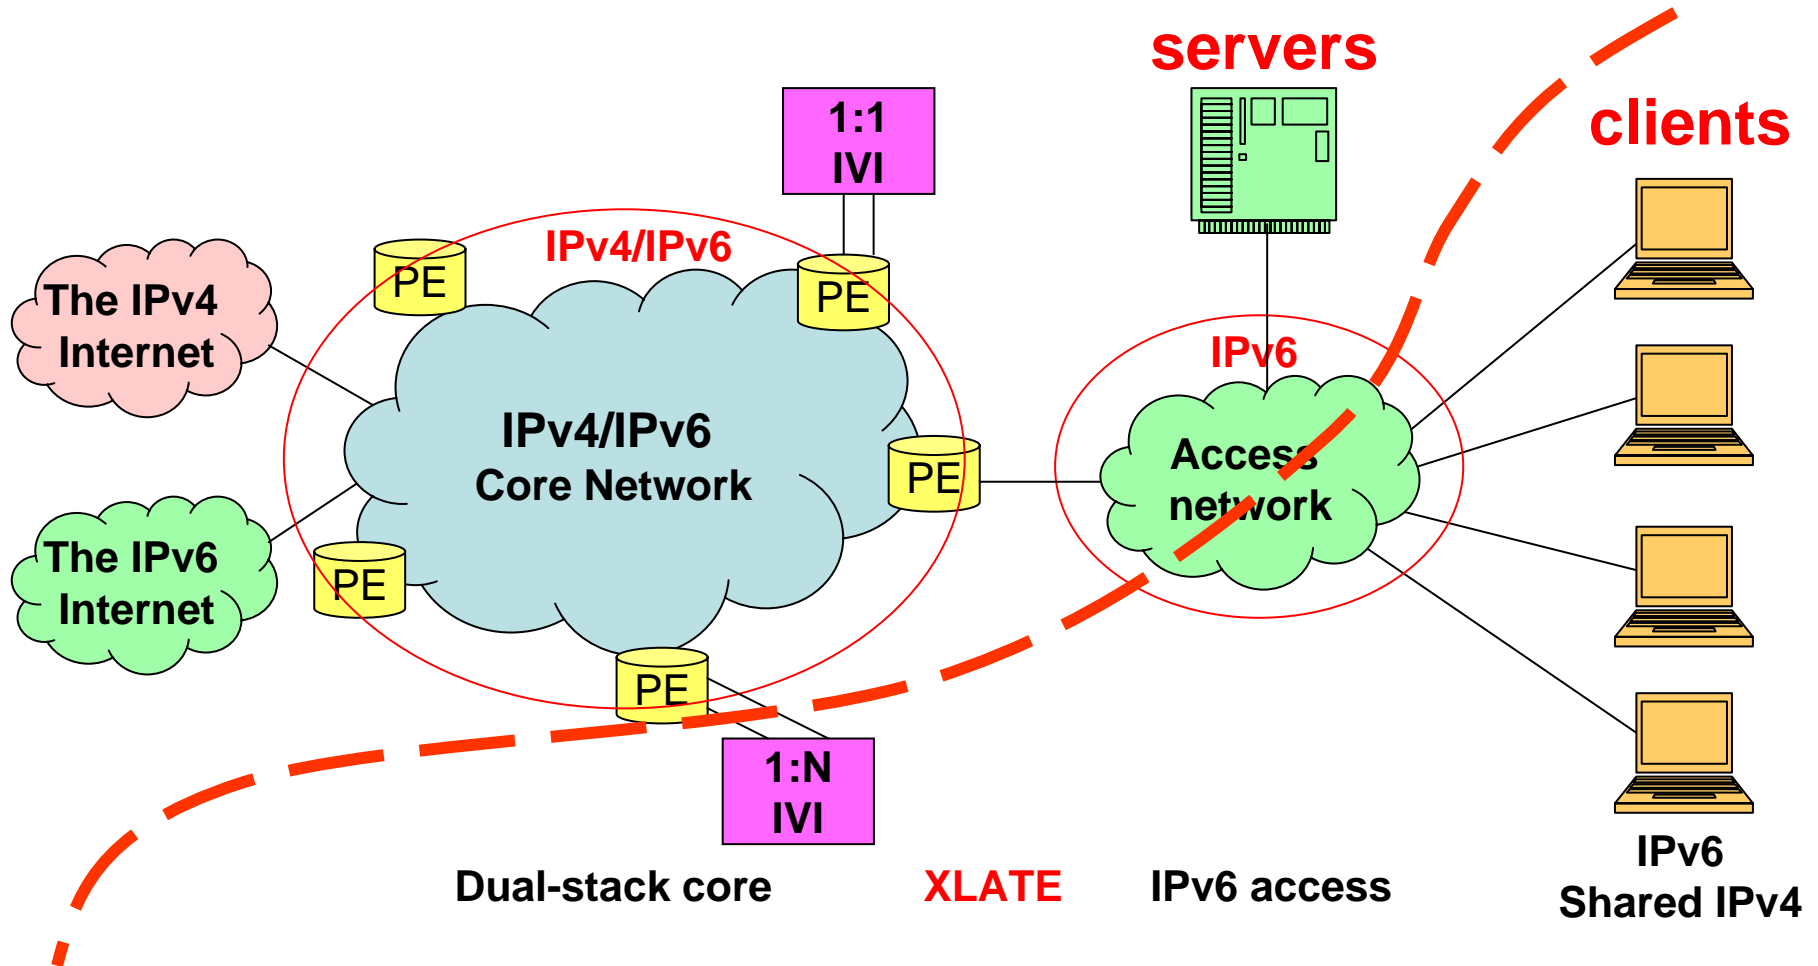

Translation technologies

- 1:1 IVI
 - Stateless in the core
- 1:N dIVI
 - Stateless in the core
 - Partial state in the edge
 - Can save IPv4 addresses
 - No need for ALG

Vendor supports

IETF standard process

IP/ICMP Translation Algorithm
draft-ietf-behave-v6v4-xlate-20

behave
Internet-Draft
Intended status: Informational
Expires: November 19, 2010

F. Baker
Cisco Systems
X. Li
C. Bao
CERNET Center/Tsinghua University
K. Yin
Cisco Systems
May 18, 2010

The CERNET IVI Translation Design and Deployment for the IPv4/IPv6
Coexistence and Transition
draft-xli-behave-ivi-07

Deployment

Trials

- CNGI-CERNET2
 - 100 campus networks
- China SP
 - ASDL users
 - Service continuity
 - Support existing applications
 - Transit to IPv6