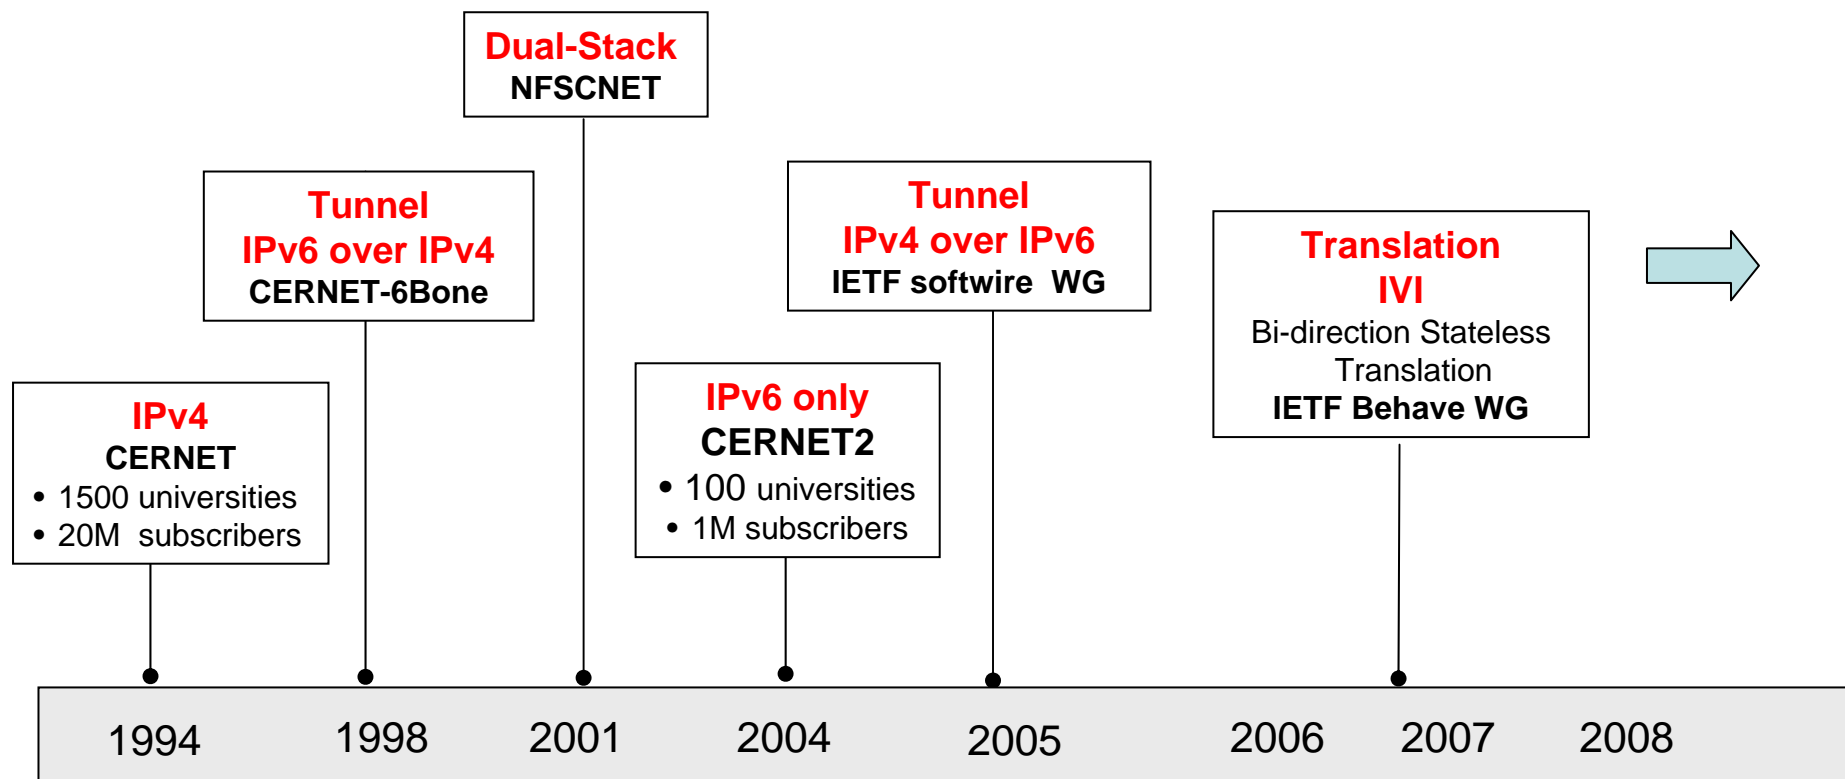

IVI trials

X. Li, C. Bao

2010-08-25

Projected Exhaustion of IANA Unallocated Pool

<http://www.potaroo.net/tools/ipv4/>

CERNET IPv6 transition experience

CERNET /CNGI-CERNET2

Promotion of IPv6

Prefix-specific and stateless address mapping (IVI) for IPv4/IPv6 coexistence and transition
[Xing Li, CERNET](#)
 Slides (884KB)
 Video (65 MB / 20 mins)
 Audio (23.8 MB / 20 mins)
 Transcript

From IPv4 only to v4/v6 dual stack
[Tomoya Yoshida, NTT](#)
 Slides (2 MB)
 Video (57.3 MB / 18 mins)
 Audio (20.5 MB / 18 mins)
 Transcript

Translation technologies

- 1:1 IVI
 - Stateless in the core
- 1:N dIVI
 - Stateless in the core
 - Partial state in the edge
 - Can save IPv4 addresses
 - No need for ALG

Vendor supports

IETF standard process