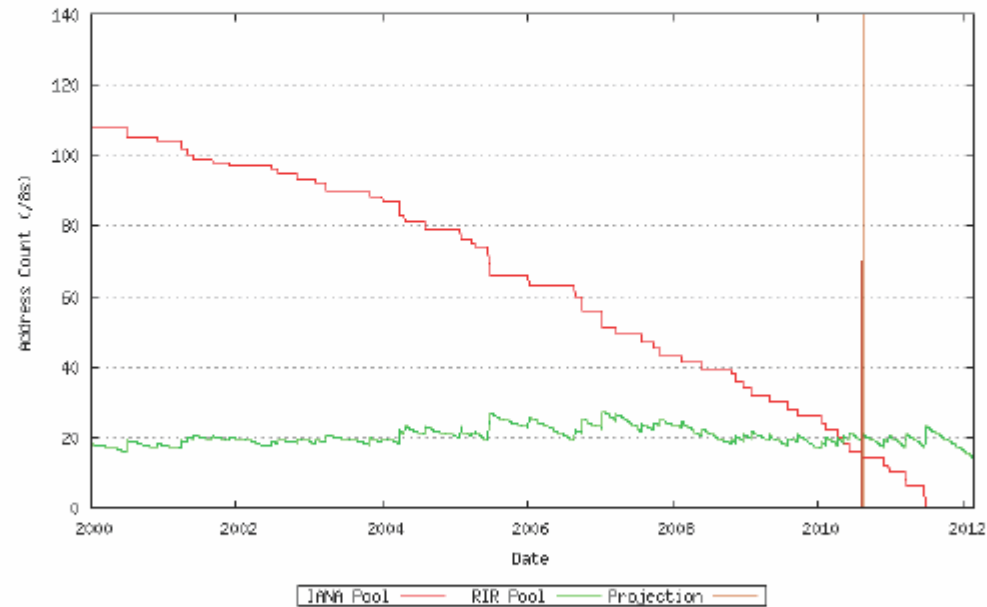

IVI trials

X. Li, C. Bao

2010-08-25

Projected Exhaustion of IANA Unallocated Pool

<http://www.potaroo.net/tools/ipv4/>

CERNET IPv6 transition experience

CERNET /CNGI-CERNET2

Promotion of IPv6