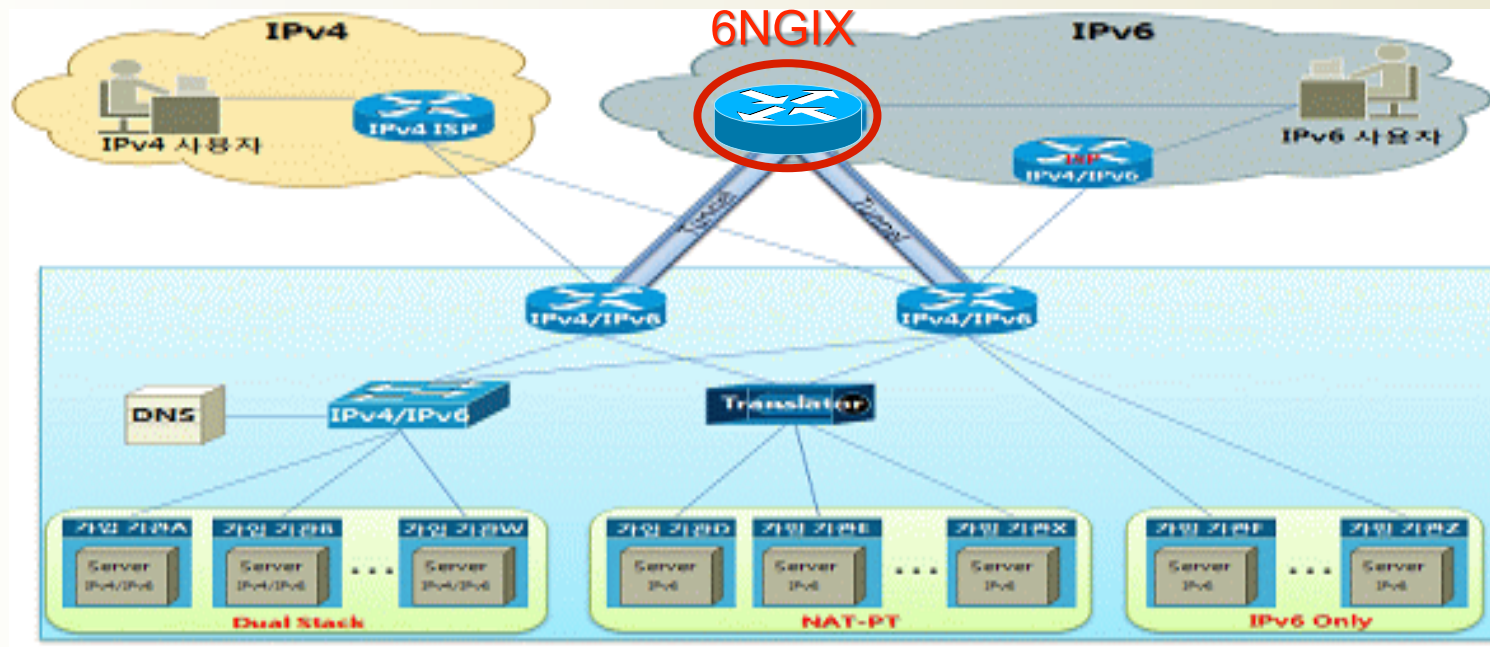

● **6NGIX in KRNIC**

- When allocating IPv6 to ISPs, we let them know about 6NGIX and recommend them to peer with 6NGIX
 - ➔ Lead the local ISPs to peer with the real IPv6 network
- Conducts the 6NGIX-linked IPv6 project with local ISPs
 - ➔ Supports the continuous traffic exchange with the previously built IPv6 service
- Shares the experience and know-how about building and managing IPv6 network with network operators
 - ➔ Lessons network operators' fear about building IPv6 networks
- Creates the successful IPv6 network model in Korea

- To build IPv6 Core Network as a ISP's production network.
- To increase IPv6 Readiness on ISP's backbone network
- To verify stability for building large-scale IPv6 production network

Group A

- IPv6 over MPLS (6PE)

Group B, C

- Dual Stack on existing IPv4 network

- Each group secured more than one path for IPv6 with 6NGIX

IPv6 Project of 2010 (1)

IPv6-based Mobile Service Project

- We are conducting project about IPv6 over WCDMA
- DHCPv6 Development for WCDMA Mobile Equipment
- Supporting IPv6 Communication function between GGSN equipment and Core Networks
- 6PE over MPLS Networks Building
- Interworking between 6NGIX and SKT IPv6 WCDMA Networks

IPv6 Project of 2010 (2)

● IPv6-based Commercial Web Service Project

- Builds the infrastructure and provide the IPv6 based web service with commercial contents providers in Korea
 - provide the IPv4/IPv6 dual stack server hosting
 - peer with 6NGIX and other IPv6 network