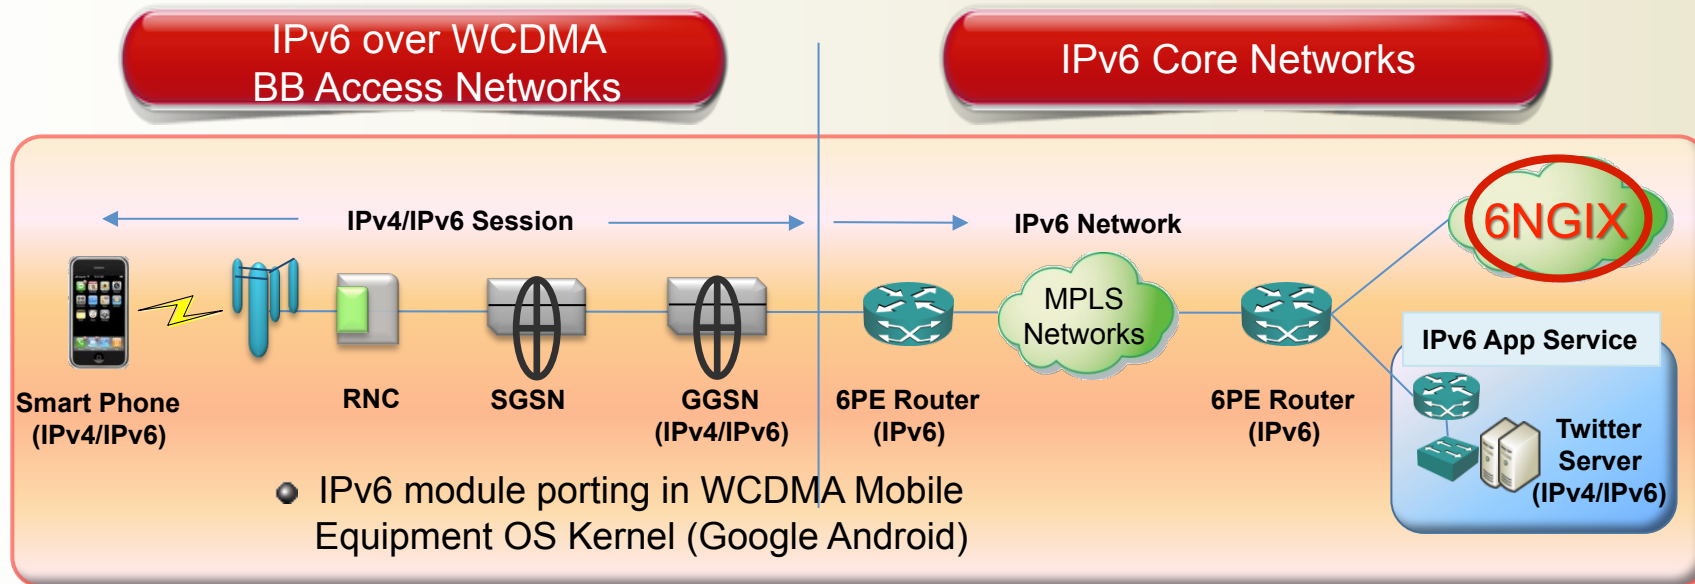

Group B, C

- Dual Stack on existing IPv4 network

- Each group secured more than one path for IPv6 with 6NGIX

IPv6 Project of 2010 (1)

IPv6-based Mobile Service Project

- We are conducting project about IPv6 over WCDMA
- DHCPv6 Development for WCDMA Mobile Equipment
- Supporting IPv6 Communication function between GGSN equipment and Core Networks
- 6PE over MPLS Networks Building
- Interworking between 6NGIX and SKT IPv6 WCDMA Networks