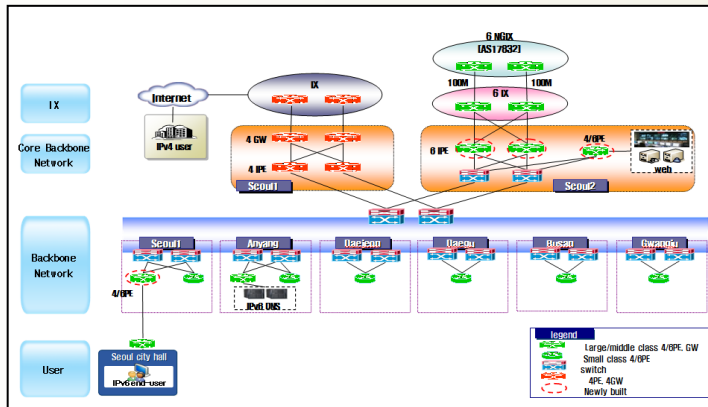

● **6NGIX in KRNIC**

- When allocating IPv6 to ISPs, we let them know about 6NGIX and recommend them to peer with 6NGIX
 - ➔ Lead the local ISPs to peer with the real IPv6 network
- Conducts the 6NGIX-linked IPv6 project with local ISPs
 - ➔ Supports the continuous traffic exchange with the previously built IPv6 service
- Shares the experience and know-how about building and managing IPv6 network with network operators
 - ➔ Lessons network operators' fear about building IPv6 networks
- Creates the successful IPv6 network model in Korea

Create the synergy for IPv6 in Korea by combining 6NGIX peering service with the previous IPv6 allocation work

IPv6 Project of 2009

IPv6 Core Network Building Project

In 2009, 3 Major ISPs, 8 local government and commercial service providers participated in 'IPv6 Core Network building project':

- To build IPv6 Core Network as a ISP's production network.
- To increase IPv6 Readiness on ISP's backbone network
- To verify stability for building large-scale IPv6 production network

Group A

- IPv6 over MPLS (6PE)