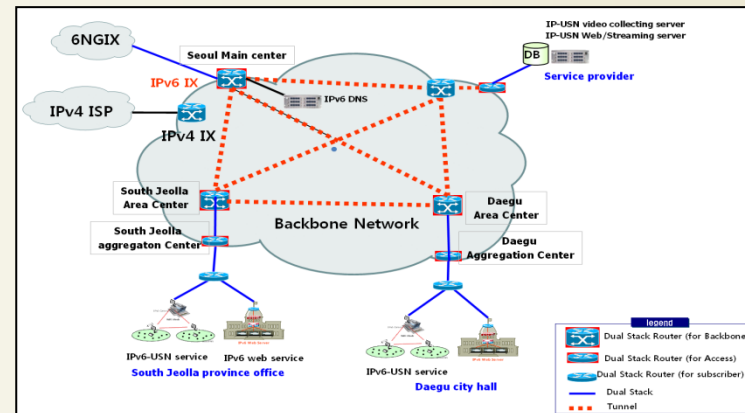

● **6NGIX in KRNIC**

- When allocating IPv6 to ISPs, we let them know about 6NGIX and recommend them to peer with 6NGIX
 - ➔ Lead the local ISPs to peer with the real IPv6 network
- Conducts the 6NGIX-linked IPv6 project with local ISPs
 - ➔ Supports the continuous traffic exchange with the previously built IPv6 service
- Shares the experience and know-how about building and managing IPv6 network with network operators
 - ➔ Lessons network operators' fear about building IPv6 networks
- Creates the successful IPv6 network model in Korea

Create the synergy for IPv6 in Korea by combining 6NGIX peering service with the previous IPv6 allocation work

IPv6 Project of 2009

IPv6 Core Network Building Project

In 2009, 3 Major ISPs, 8 local government and commercial service providers participated in 'IPv6 Core Network building project':

- To build IPv6 Core Network as a ISP's production network.
- To increase IPv6 Readiness on ISP's backbone network
- To verify stability for building large-scale IPv6 production network

Group A

- IPv6 over MPLS (6PE)

Group B, C

- Dual Stack on existing IPv4 network

- Each group secured more than one path for IPv6 with 6NGIX

IPv6 Project of 2010 (1)

IPv6-based Mobile Service Project

- We are conducting project about IPv6 over WCDMA
- DHCPv6 Development for WCDMA Mobile Equipment
- Supporting IPv6 Communication function between GGSN equipment and Core Networks
- 6PE over MPLS Networks Building
- Interworking between 6NGIX and SKT IPv6 WCDMA Networks