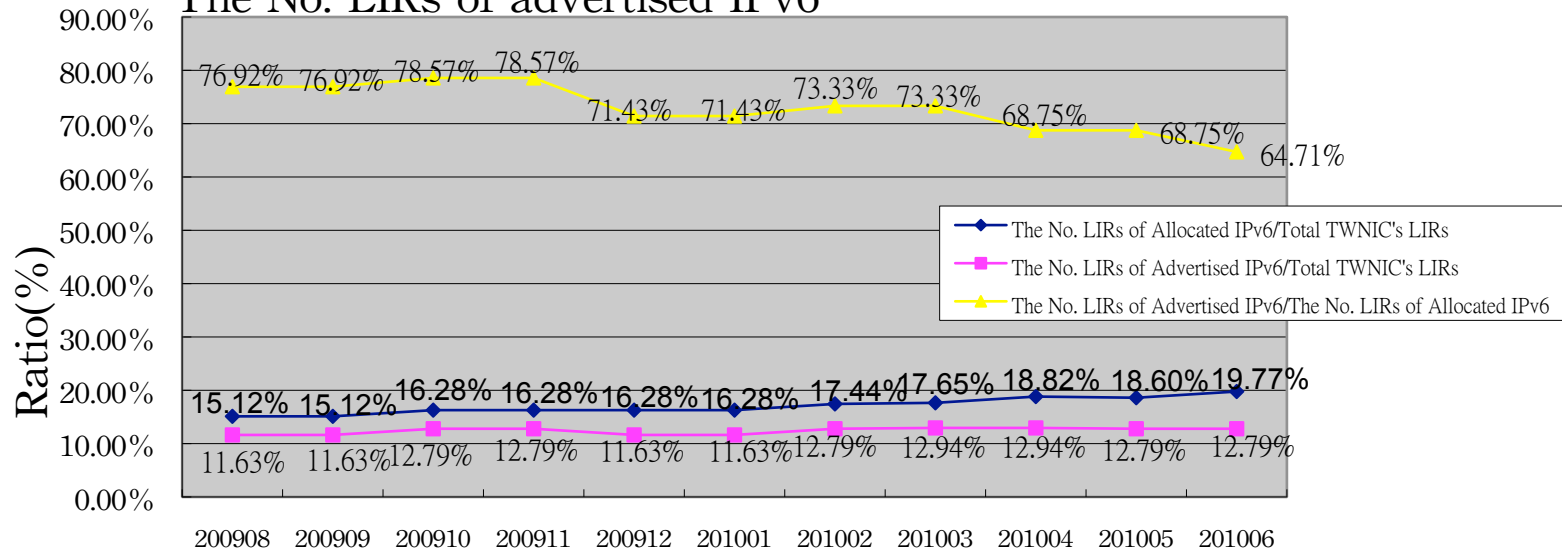

Measurement of the IPv6 readiness in Taiwan

- Measure the status of IPv6 deployment
 - Measure the IPv6 specific since the beginning of IPv6 deployment
 - It started at Sept. 2009.

- Contents of process
 - Define the IPv6 metrics set as the measure the IPv6 readiness
 - Establish the method of analyzing data using continuous measurement
 - Compile and publish the result of the measurement

The measurement items correspond to stakeholders.

Users	<ul style="list-style-type: none">• Web query from IPv6• DNS query from IPv6	Vendors <ul style="list-style-type: none">• IPv6 Ready Logo Phase I & Phase II
Applications	<ul style="list-style-type: none">• IPv6 servers in Web, and DNS	
Access Network	<ul style="list-style-type: none">• Traffic in IPv6 Tunnel Broker	
Core Network	<ul style="list-style-type: none">• Number of ISPs within IPv6 allocations that are advertised in BGP• IPv6 traffic that in/out of Taiwan	

Core Network

Total amount of IPv6 traffic from/to the major IPv6 IX- ASIX

IPv6 traffic in/out of Taiwan

The No. LIRs of advertised IPv6

Access Network

Total amount of IPv6 tunnel broker traffic(5 major ISPs in Taiwan)