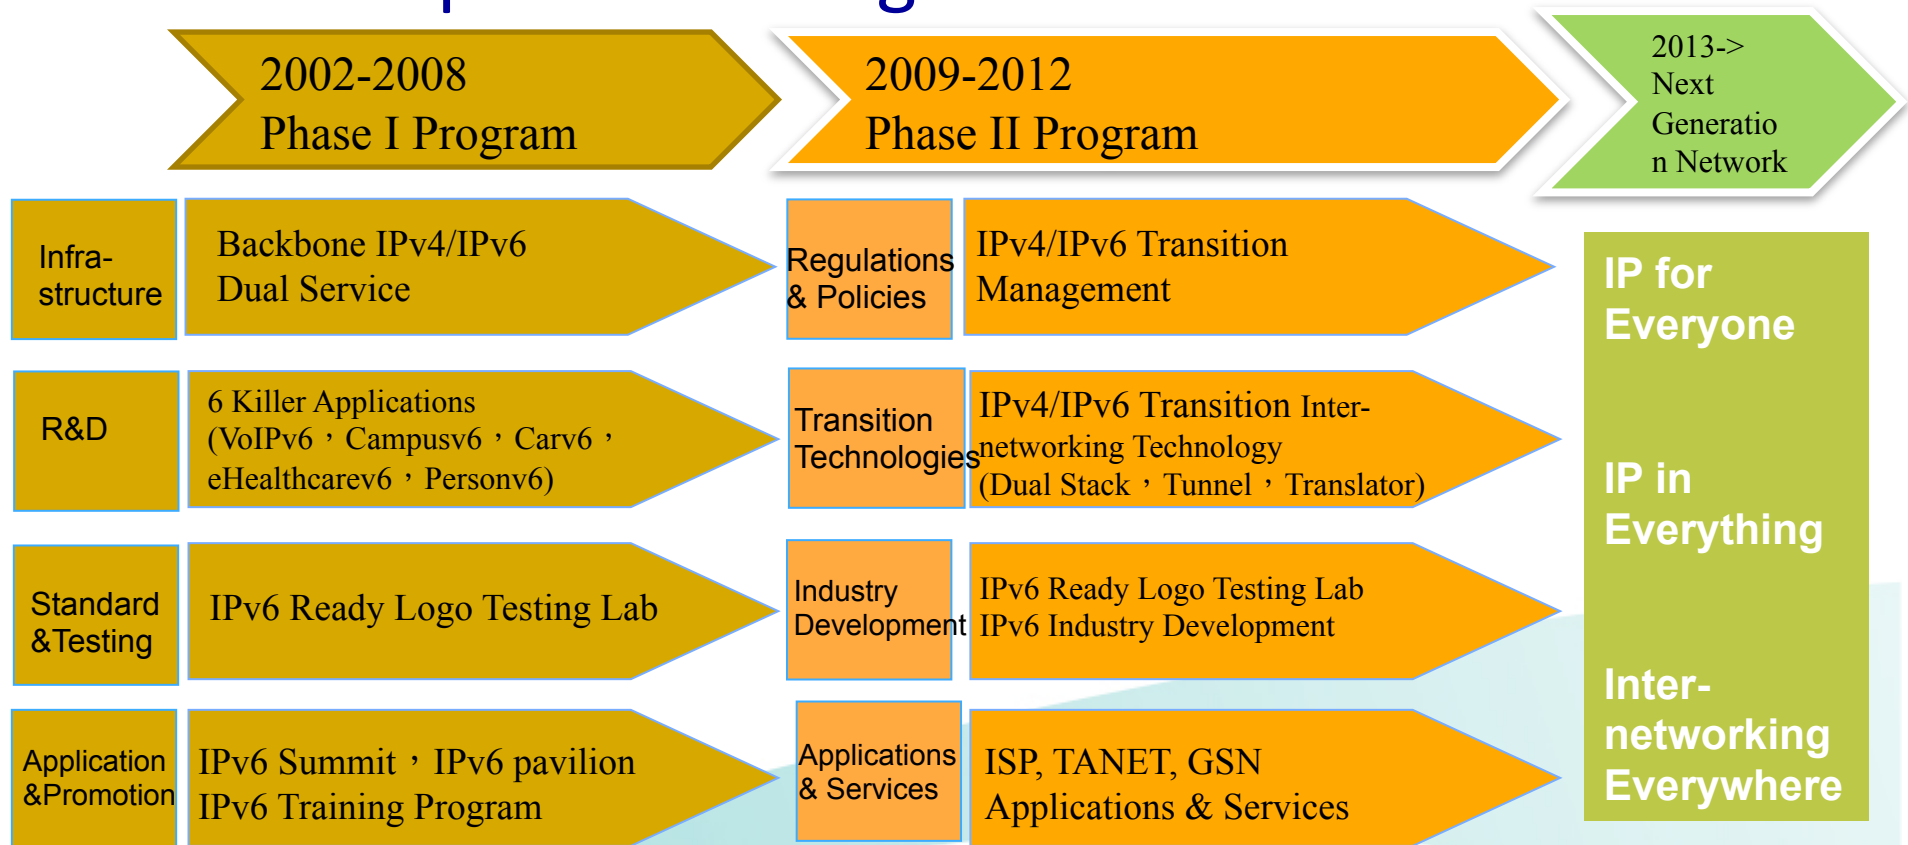

TWNIC Update

Sheng Wei Kuo, TWNIC
NIR SIG, APNIC 30

Outline

- Taiwan IPv6 Current Status
- Measurement of the IPv6 readiness in Taiwan
- The project of IPv6 Taiwan Directory
- Conclusion

Roadmap of IPv6 Program in Taiwan

- Analyze IPv4/IPv6 policy
- Analyze IPv4/IPv6 interoperability among ISPs
- Test-bed on WiMAX, FTTx, PLC
- Access network on TANet and GSN

Taiwan IPv6 Current Status

● Infrastructure

- 10 ISPs had depolyed IPv6 backbone.
- IPv6 IX – **ASNet Internet eXchange v6 (ASIX6)**
 - To provide the mature IPv6 infrastructure for IPv6 development and implementation
 - To share the IPv4/v6 transfer experience with IX participants
 - To minimize the cost for IX participants in initial IPv6 construction
 - To improve the IPv6 traffic performance and network quality

Measurement of the IPv6 readiness in Taiwan

- Measure the status of IPv6 deployment
 - Measure the IPv6 specific since the beginning of IPv6 deployment
 - It started at Sept. 2009.

- Contents of process
 - Define the IPv6 metrics set as the measure the IPv6 readiness
 - Establish the method of analyzing data using continuous measurement
 - Compile and publish the result of the measurement