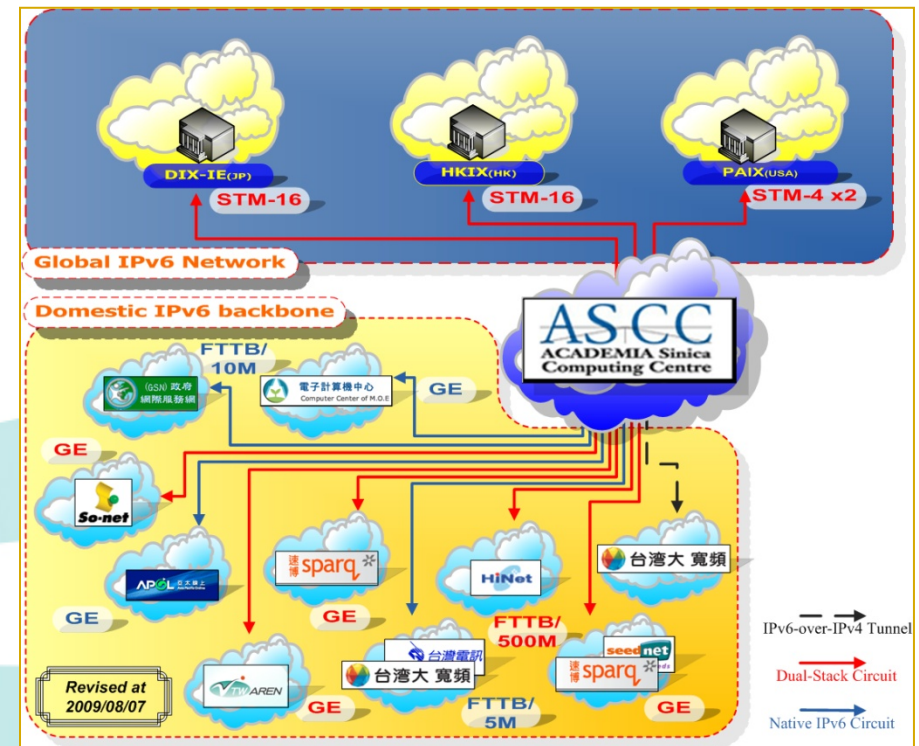

TWNIC Update

Sheng Wei Kuo, TWNIC
NIR SIG, APNIC 30

Outline

- Taiwan IPv6 Current Status
- Measurement of the IPv6 readiness in Taiwan
- The project of IPv6 Taiwan Directory
- Conclusion

Roadmap of IPv6 Program in Taiwan

- Analyze IPv4/IPv6 policy
- Analyze IPv4/IPv6 interoperability among ISPs
- Test-bed on WiMAX, FTTx, PLC
- Access network on TANet and GSN

Taiwan IPv6 Current Status

● Infrastructure

- 10 ISPs had depolyed IPv6 backbone.
- IPv6 IX – **ASNet Internet eXchange v6 (ASIX6)**
 - To provide the mature IPv6 infrastructure for IPv6 development and implementation
 - To share the IPv4/v6 transfer experience with IX participants
 - To minimize the cost for IX participants in initial IPv6 construction
 - To improve the IPv6 traffic performance and network quality