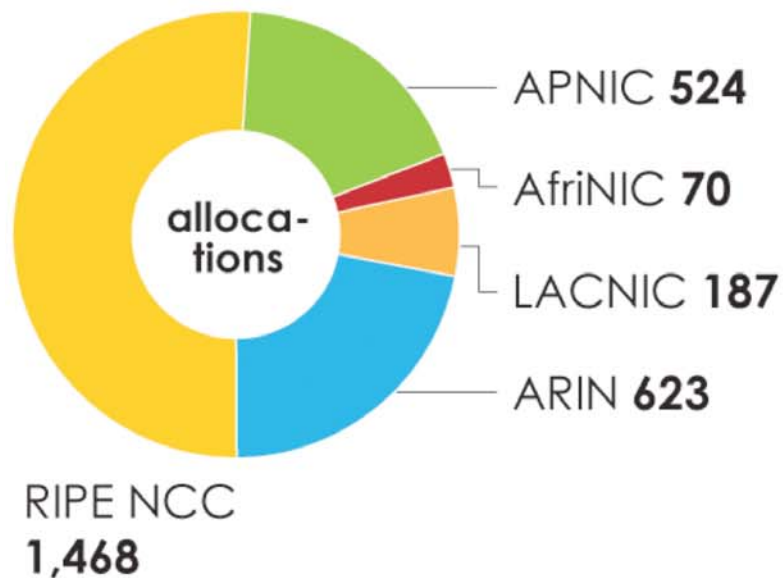

RIPE NCC
17,681

Number Resource Organization

IPv6 ADDRESS SPACE

How much has been allocated to the RIRs?

ALL IPv6 SPACE

RIRs 5 /12s (October 2006)

RIR	IPv6 ADDRESS
AfriNIC	2C00:0000::/12
APNIC	2400:0000::/12
ARIN	2600:0000::/12
LACNIC	2800:0000::/12
RIPE NCC	2A00:0000::/12

2001:610:2400 193.0.0.202 62.109.128 195.048.02.03 129.14.20.202 2001:610:240 193.0.0.203
 62.109.128 195.048.02.03 2001:610:240 193.0.0.202 62.109.128 195.048.02.03 178.12.0.202 2001:610:240 193.0.0.203
 2001:610:2400 193.0.0.202 62.109.128 195.048.02.03 129.14.20.202 2001:610:240 193.0.0.203
 Number Resource Organization

IPv6 Allocations RIRs to LIRs/ISPs

How many allocations have been made by each RIR by year?

2001:610:240:0 193.0.0.202 62.109.128 195.048.02.03 178.12.09.02 2001:610:240 193.0.0.203
 62.109.128 195.048.02.03 193.0.0.202 62.109.128 195.048.02.03 178.12.09.02 2001:610:240 193.0.0.203
 193.0.0.203 2001:610:240:0 193.0.0.202 62.109.128 195.048.02.03 178.12.09.02 2001:610:240 193.0.0.203
 2001:610:240:0 193.0.0.202 62.109.128 195.048.02.03 178.12.09.02 2001:610:240 193.0.0.203

IPv6 ALLOCATIONS RIRs to LIRs/ISPs

(Jan 1999 – Jun 2009)

How many total allocations have been made by each RIR?

In terms of /32s, how much total space has each RIR allocated?

2001:610:240:0-193:0:0:202:62:109:128-195:0:48:0:0:193:0:0:203-2001:610:240:0-193:0:0:202:62:109:128
 193:0:0:203-2001:610:240:0-193:0:0:202:62:109:128-195:0:48:0:0:193:0:0:203-2001:610:240:0-193:0:0:202:62:109:128
 2001:610:240:0-193:0:0:202:62:109:128-195:0:48:0:0:193:0:0:203-2001:610:240:0-193:0:0:202:62:109:128
 Number Resource Organization