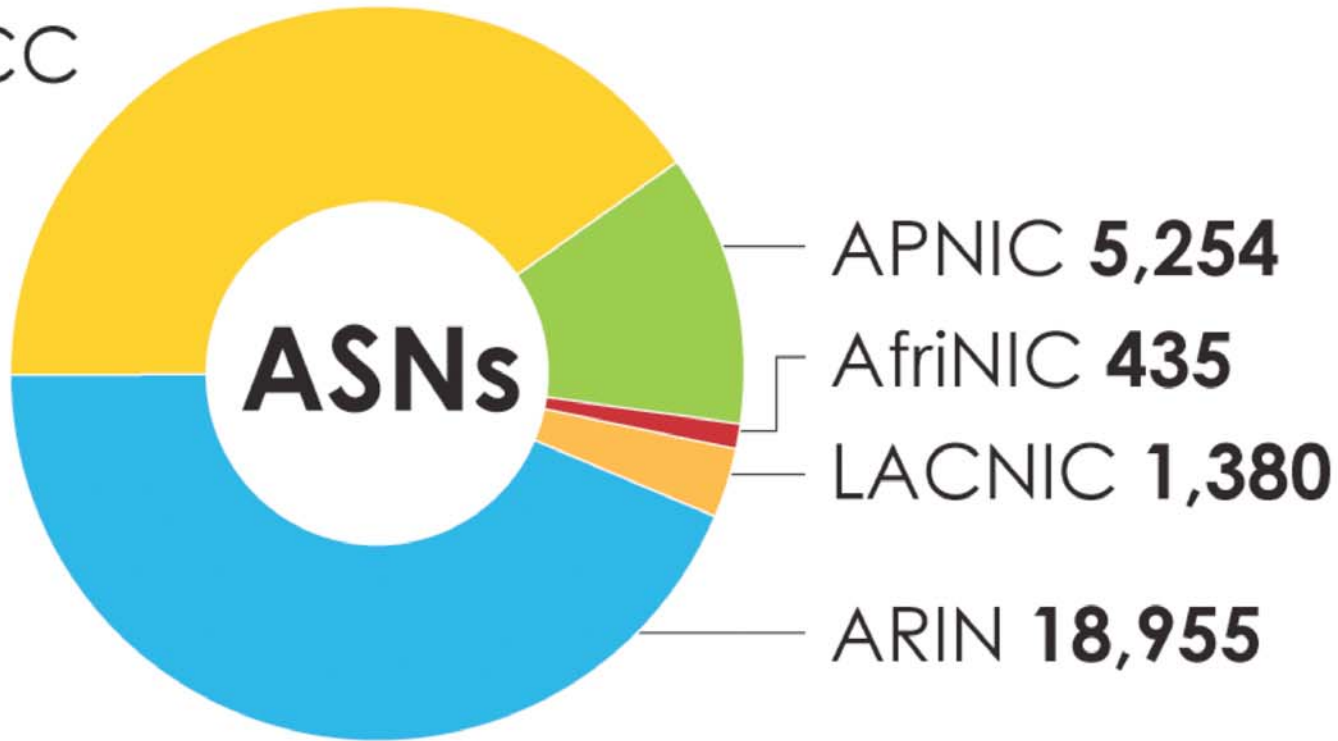

Number Resource Organization

INTERNET NUMBER RESOURCE STATUS REPORT

As of 30 June 2009

Prepared by
Regional Internet Registries
AfrINIC, APNIC, ARIN, LACNIC and the RIPE NCC

Number Resource Organization

IPv4 ADDRESS SPACE

What is the status of each of the 256 /8s?

IPv4 ADDRESS SPACE ISSUED (RIRs TO CUSTOMERS)

In terms of /8s, how much space did each RIR allocate by year?

ASN ASSIGNMENTS (RIRs TO CUSTOMERS)

How many total ASNs has each RIR assigned?
(Jan 1999 – Jun 2009)

RIPE NCC
17,681

Number Resource Organization

IPv6 ADDRESS SPACE

How much has been allocated to the RIRs?

ALL IPv6 SPACE

RIRs 5 /12s (October 2006)

RIR	IPv6 ADDRESS
AfriNIC	2C00:0000::/12
APNIC	2400:0000::/12
ARIN	2600:0000::/12
LACNIC	2800:0000::/12
RIPE NCC	2A00:0000::/12