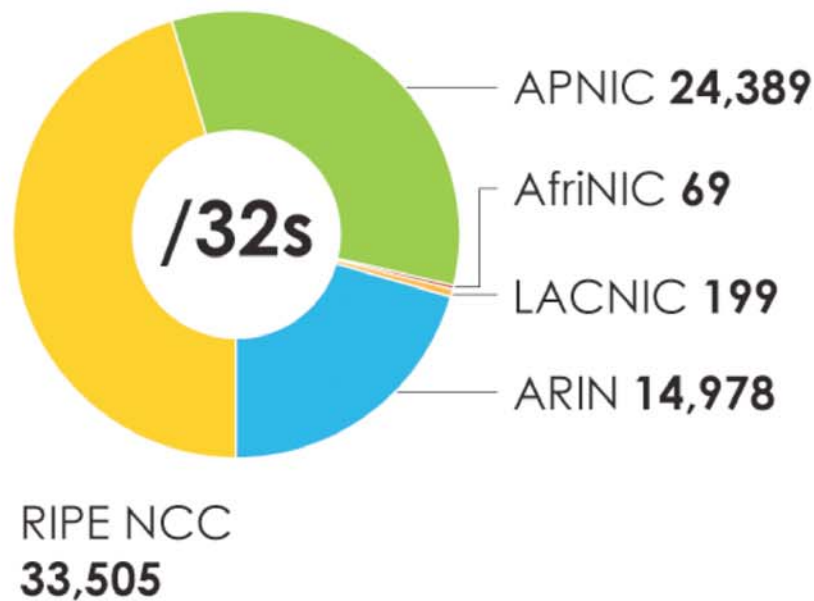

RIPE NCC
17,681

Number Resource Organization

IPv6 ADDRESS SPACE

How much has been allocated to the RIRs?

ALL IPv6 SPACE

RIRs 5 /12s (October 2006)

RIR	IPv6 ADDRESS
AfriNIC	2C00:0000::/12
APNIC	2400:0000::/12
ARIN	2600:0000::/12
LACNIC	2800:0000::/12
RIPE NCC	2A00:0000::/12

2001:610:2400 193.0.0.202 62.109.128 195.048.02.03 129.14.20.202 2001:610:240 193.0.0.203
 62.109.128 195.048.02.03 2001:610:240 193.0.0.202 62.109.128 195.048.02.03 178.12.0.202 2001:610:240 193.0.0.203
 2001:610:2400 193.0.0.202 62.109.128 195.048.02.03 129.14.20.202 2001:610:240 193.0.0.203
 Number Resource Organization

IPv6 Allocations RIRs to LIRs/ISPs

How many allocations have been made by each RIR by year?

2001:610:240:0 193.0.0.202 62.109.128 195.048.02.03 178.12.09.02 2001:610:240 193.0.0.203
 62.109.128 195.048.02.03 193.0.0.202 62.109.128 195.048.02.03 178.12.09.02 2001:610:240 193.0.0.203
 193.0.0.203 2001:610:240:0 193.0.0.202 62.109.128 195.048.02.03 178.12.09.02 2001:610:240 193.0.0.203
 2001:610:240:0 193.0.0.202 62.109.128 195.048.02.03 178.12.09.02 2001:610:240 193.0.0.203

IPv6 ALLOCATIONS RIRs to LIRs/ISPs

(Jan 1999 – Jun 2009)

How many total allocations have been made by each RIR?

In terms of /32s, how much total space has each RIR allocated?

2001:610:240:0-193:0:0:202:62:109:128-195:0:48:0:0:193:0:0:203-2001:610:240:0-193:0:0:202:62:109:128
 193:0:0:203-2001:610:240:0-193:0:0:202:62:109:128-195:0:48:0:0:193:0:0:203-2001:610:240:0-193:0:0:202:62:109:128
 2001:610:240:0-193:0:0:202:62:109:128-195:0:48:0:0:193:0:0:203-2001:610:240:0-193:0:0:202:62:109:128
 Number Resource Organization