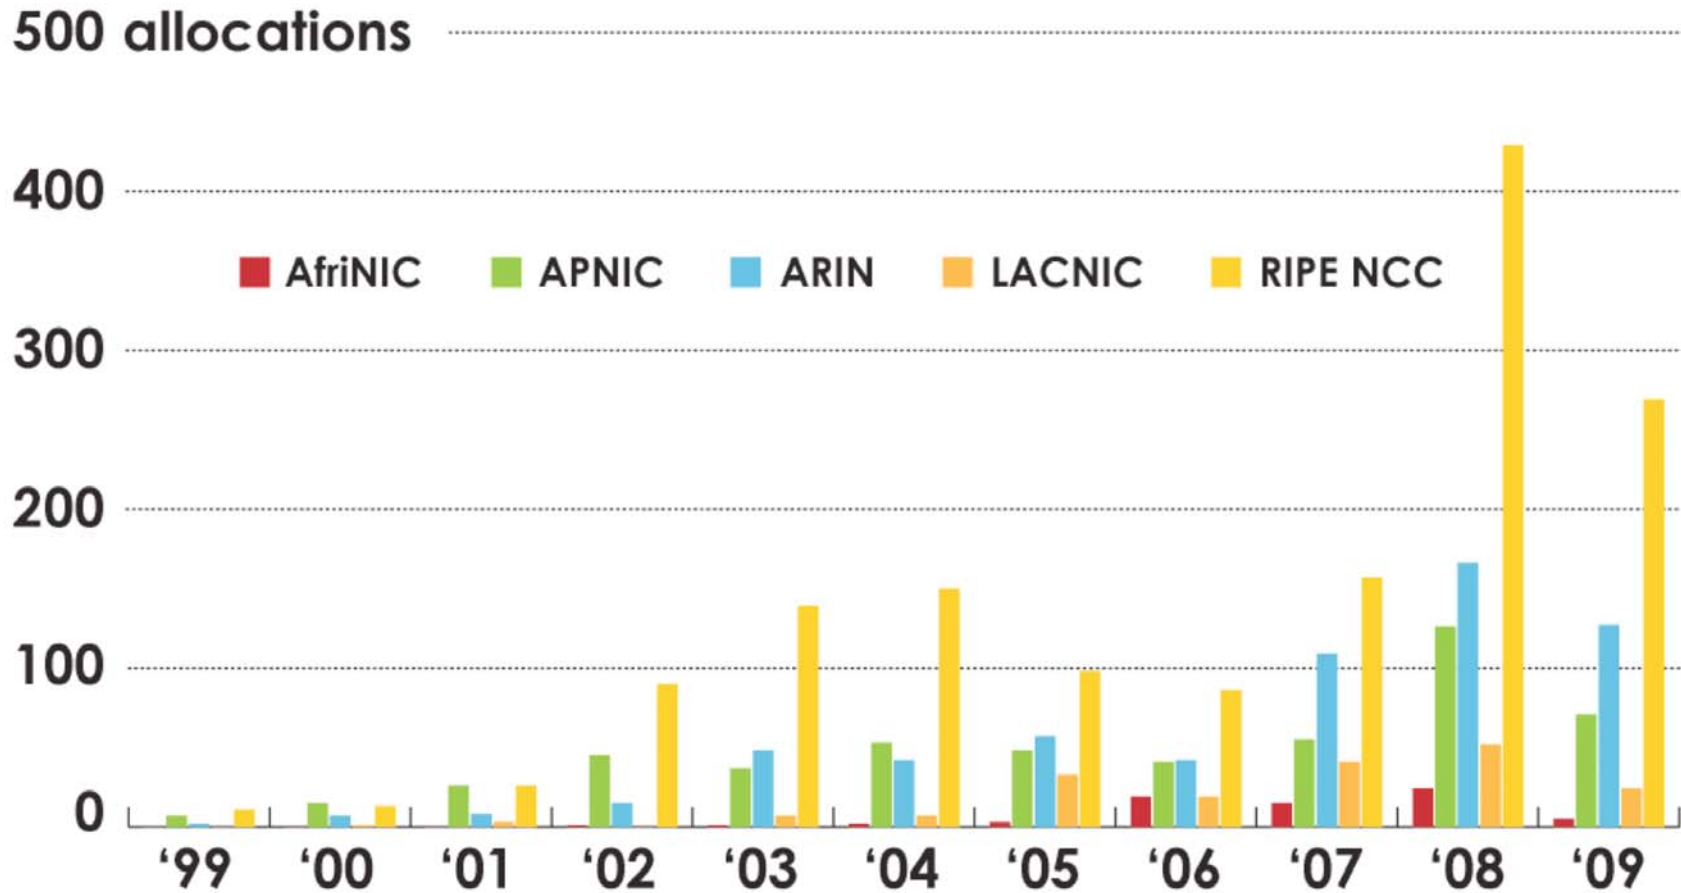

2001:610:240:0 193.0.0.202 62.109.128 195.048.02.03 178.12.09.02 2001:610:240 193.0.0.203
62.109.128 195.048.02.03 193.0.0.202 62.109.128 195.048.02.03 178.12.09.02 2001:610:240 193.0.0.203
193.0.0.203 2001:610:240:0 193.0.0.202 62.109.128 195.048.02.03 178.12.09.02 2001:610:240 193.0.0.203
2001:610:240:0 193.0.0.202 62.109.128 195.048.02.03 178.12.09.02 2001:610:240 193.0.0.203