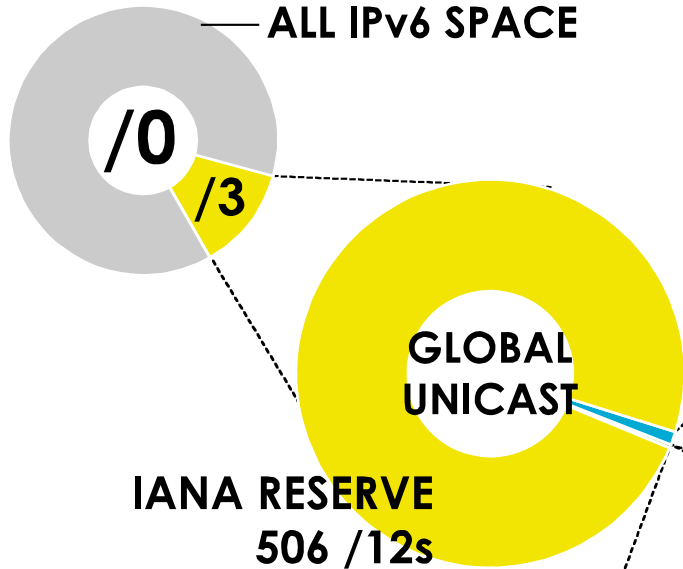

What is the status of each of the 256 /8s?

IPv4 ADDRESS SPACE ISSUED (RIRs TO CUSTOMERS)

In terms of /8s, how much space did each RIR allocate by year?

ASN ASSIGNMENTS (RIRs TO CUSTOMERS)

How many total ASNs has each RIR assigned?
(Jan 1999 – Jun 2009)

RIPE NCC
17,681

Number Resource Organization

IPv6 ADDRESS SPACE

How much has been allocated to the RIRs?

ALL IPv6 SPACE

RIRs 5 /12s (October 2006)

RIR	IPv6 ADDRESS
AfriNIC	2C00:0000::/12
APNIC	2400:0000::/12
ARIN	2600:0000::/12
LACNIC	2800:0000::/12
RIPE NCC	2A00:0000::/12

2001:610:2400 193.0.0.202 62.109.128 195.048.02.03 129.14.20.202 2001:610:240 193.0.0.203
 62.109.128 195.048.02.03 2001:610:240 193.0.0.202 62.109.128 195.048.02.03 178.12.0.202 2001:610:240 193.0.0.203
 2001:610:2400 193.0.0.202 62.109.128 195.048.02.03 129.14.20.202 2001:610:240 193.0.0.203
 Number Resource Organization