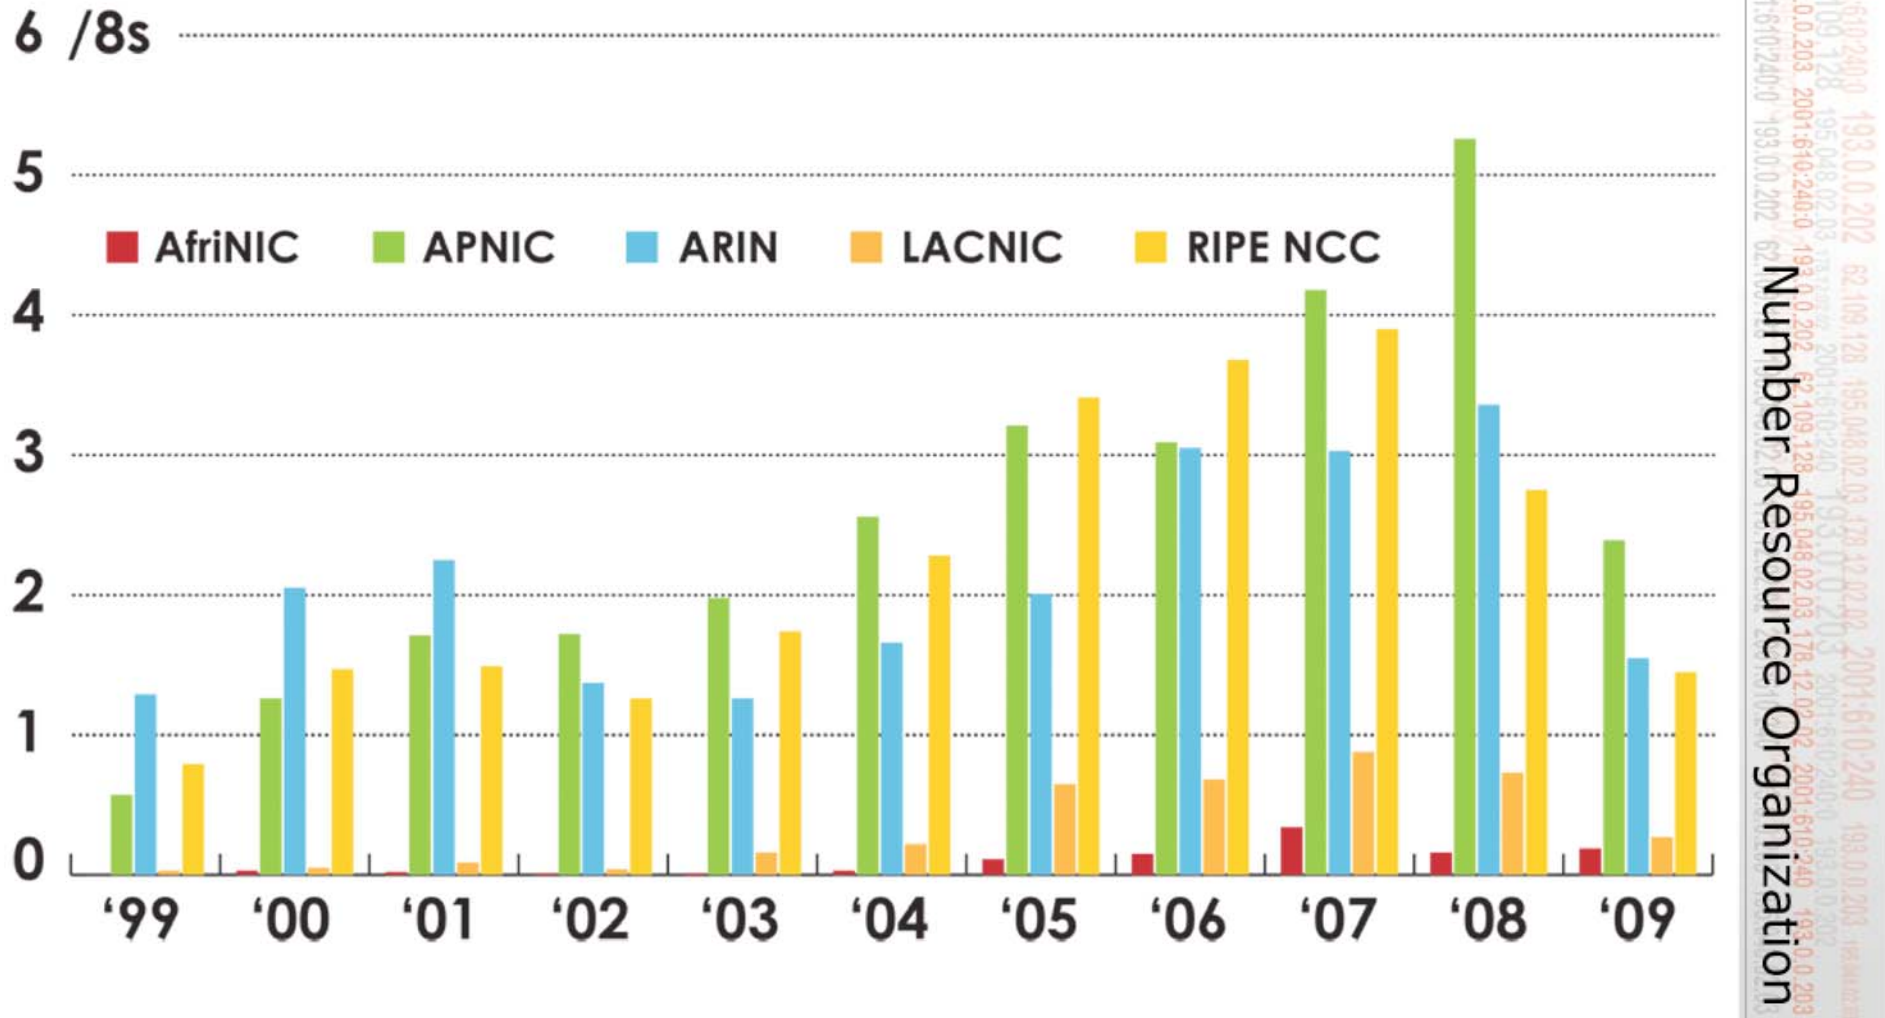

Number Resource Organization

INTERNET NUMBER RESOURCE STATUS REPORT

As of 30 June 2009

Prepared by
Regional Internet Registries
AfrINIC, APNIC, ARIN, LACNIC and the RIPE NCC

Number Resource Organization

IPv4 ADDRESS SPACE

What is the status of each of the 256 /8s?

IPv4 ADDRESS SPACE ISSUED (RIRs TO CUSTOMERS)

In terms of /8s, how much space did each RIR allocate by year?

ASN ASSIGNMENTS (RIRs TO CUSTOMERS)

How many total ASNs has each RIR assigned?
(Jan 1999 – Jun 2009)