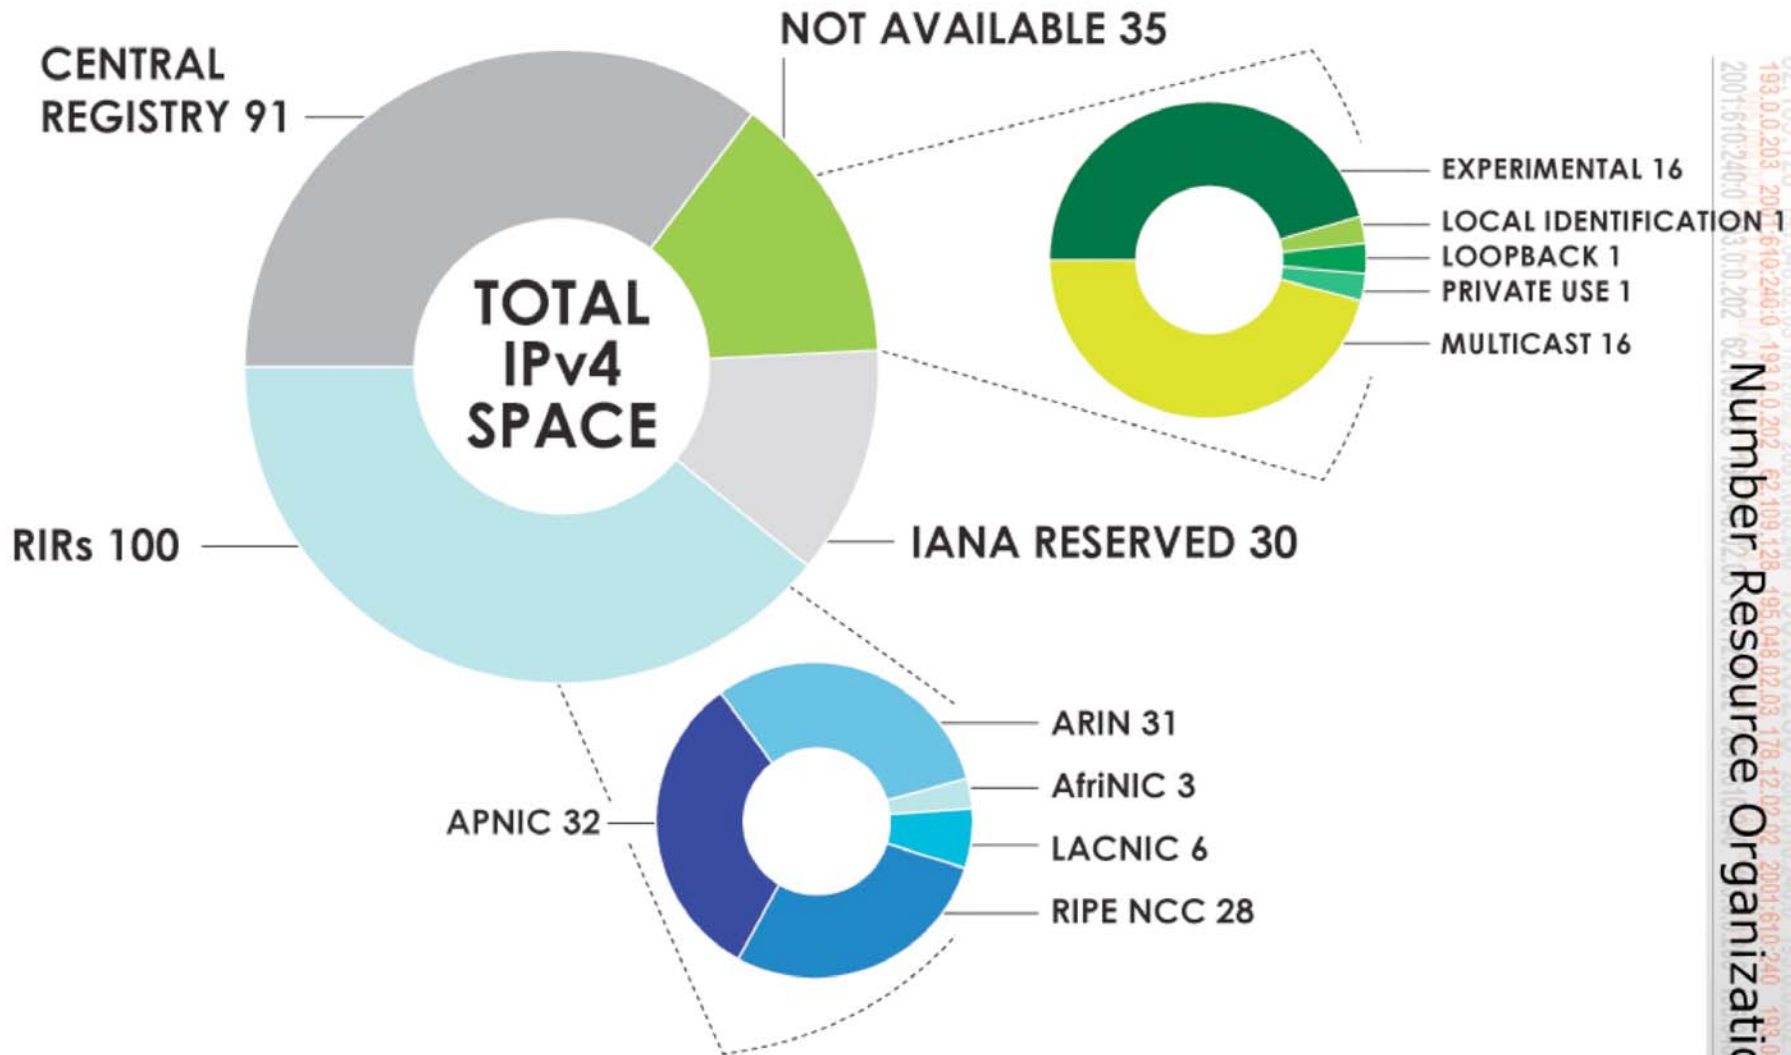

Number Resource Organization

INTERNET NUMBER RESOURCE STATUS REPORT

As of 30 June 2009

Prepared by
Regional Internet Registries
AfrINIC, APNIC, ARIN, LACNIC and the RIPE NCC

Number Resource Organization

IPv4 ADDRESS SPACE

What is the status of each of the 256 /8s?

IPv4 ADDRESS SPACE ISSUED (RIRs TO CUSTOMERS)

In terms of /8s, how much space did each RIR allocate by year?

ASN ASSIGNMENTS (RIRs TO CUSTOMERS)

How many total ASNs has each RIR assigned?
(Jan 1999 – Jun 2009)

RIPE NCC
17,681

Number Resource Organization

IPv6 ADDRESS SPACE

How much has been allocated to the RIRs?

ALL IPv6 SPACE

RIRs 5 /12s (October 2006)

RIR	IPv6 ADDRESS
AfriNIC	2C00:0000::/12
APNIC	2400:0000::/12
ARIN	2600:0000::/12
LACNIC	2800:0000::/12
RIPE NCC	2A00:0000::/12