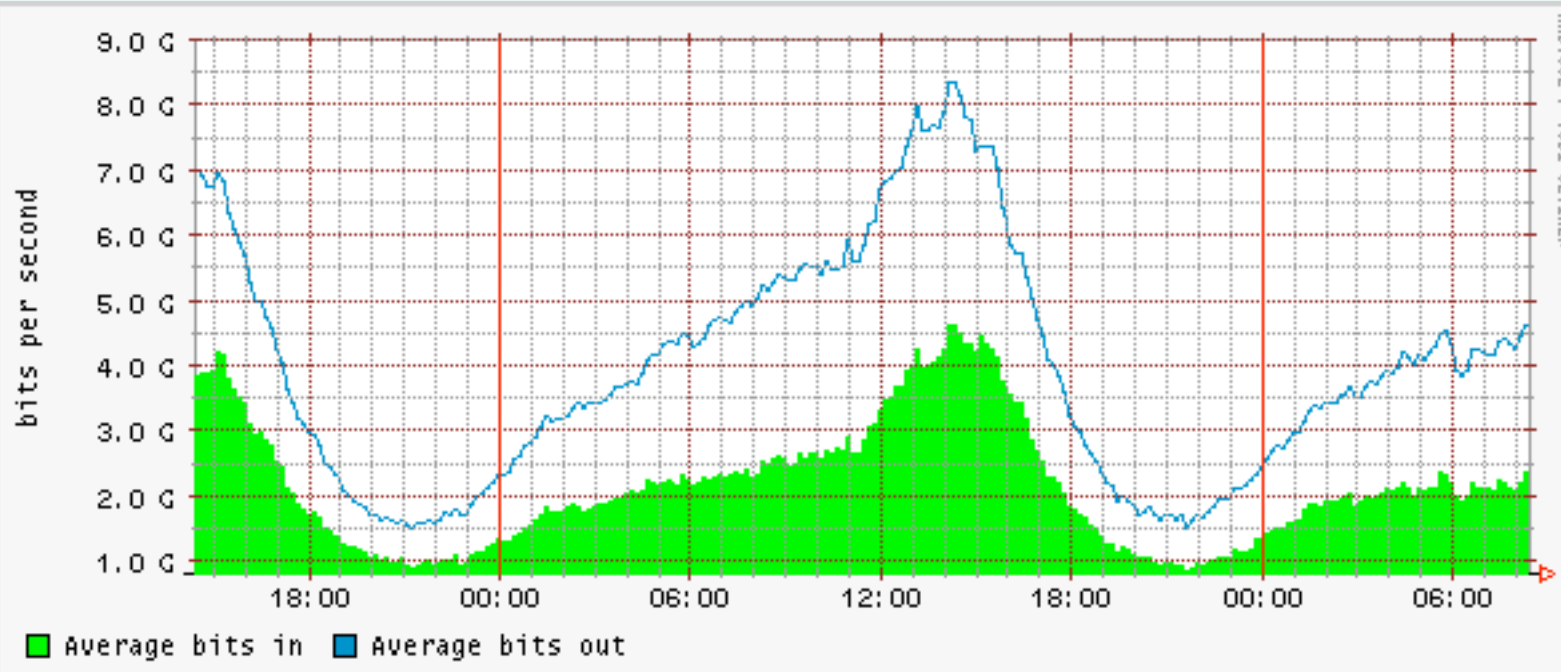

Japan

20+ peers