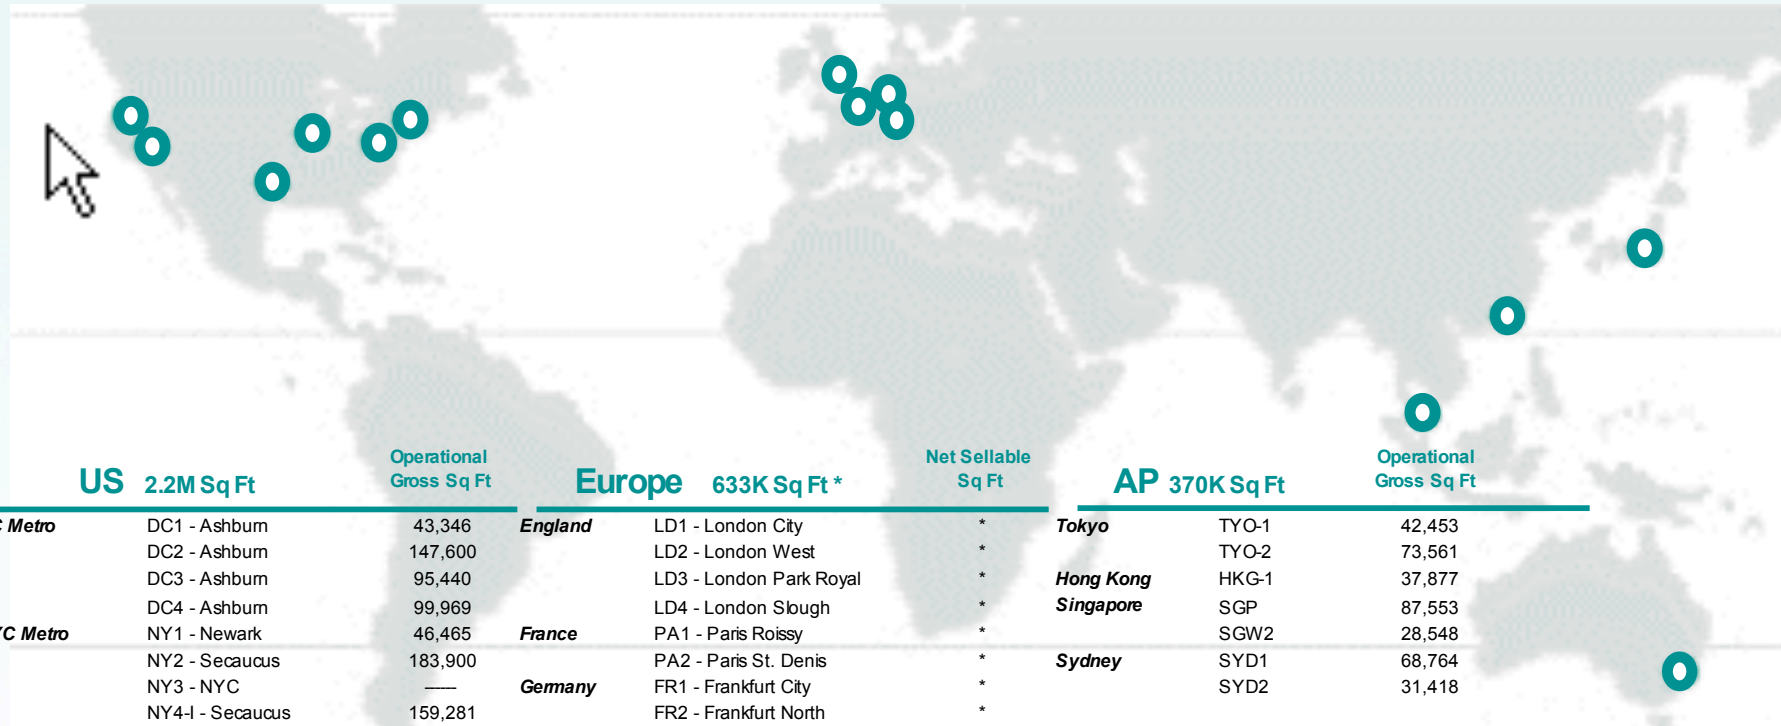

# Equinix Worldwide

3.01M Gross Operational Square Feet Worldwide\*

US 2.2M Sq Ft			Operational Gross Sq Ft	Europe 633K Sq Ft *			Net Sellable Sq Ft	AP 370K Sq Ft			Operational Gross Sq Ft
<b>DC Metro</b>	DC1 - Ashburn	43,346	<b>England</b>	LD1 - London City	*	<b>Tokyo</b>	TYO-1	42,453			
	DC2 - Ashburn	147,600		LD2 - London West	*		TYO-2	73,561			
	DC3 - Ashburn	95,440		LD3 - London Park Royal	*		<b>Hong Kong Singapore</b>	HKG-1	37,877		
	DC4 - Ashburn	99,969		LD4 - London Slough	*			SGP	87,553		
<b>NYC Metro</b>	NY1 - Newark	46,465	<b>France</b>	PA1 - Paris Roissy	*	SGW2	28,548				
	NY2 - Secaucus	183,900		PA2 - Paris St. Denis	*	<b>Sydney</b>	SYD1	68,764			
	NY3 - NYC	—	<b>Germany</b>	FR1 - Frankfurt City	*		SYD2	31,418			
	NY4-I - Secaucus	159,281		FR2 - Frankfurt North	*						
<b>Chicago</b>	CH1 - Downtown	172,081	FR3 - Frankfurt Morfelden	*							
	CH2 - Downtown	120,523	DU1 - Dusseldorf	*							
	CH3-I - Elk Grove Village	212,727	MU1 - Munchen 1	*							
<b>Dallas</b>	DA1 - Dallas	61,573	MU2 - Muchen 2	*							
<b>Los Angeles</b>	LA1 - Los Angeles	67,000	<b>Switzerland</b>	ZH1 - Zurich 1	*						
	LA2 - Los Angeles	33,080		ZH2 - Zurich 2	*						
	LA3 - El Segundo	106,885		ZH3 - Zurich 3	*						
	LA4 - El Segundo	159,281		GV1 - Geneva	*						
<b>Silicon Valley</b>	SV1 - San Jose	133,500									
	SV2-I - Santa Clara	94,000									
	SV2-II - Santa Clara	66,000									
	SV3 - San Jose North	103,420									
	SV4 - Sunnyvale	119,756									

# Equinix Exchanges

- Asia
  - Japan (Shinjyū-ji, Heiwajima, Otemachi)
  - Singapore
  - Australia (Sydney, Melbourne)
- US
  - Washington, D.C. (Ashburn, VA)
  - New York, NY (New York, Newark, Secaucus)
  - Chicago, IL (Chicago, Elk Grove Village)
  - Dallas, TX
  - Silicon Valley, CA (San Jose, Sunnyvale)
  - Los Angeles, CA (downtown LA, El Segundo)