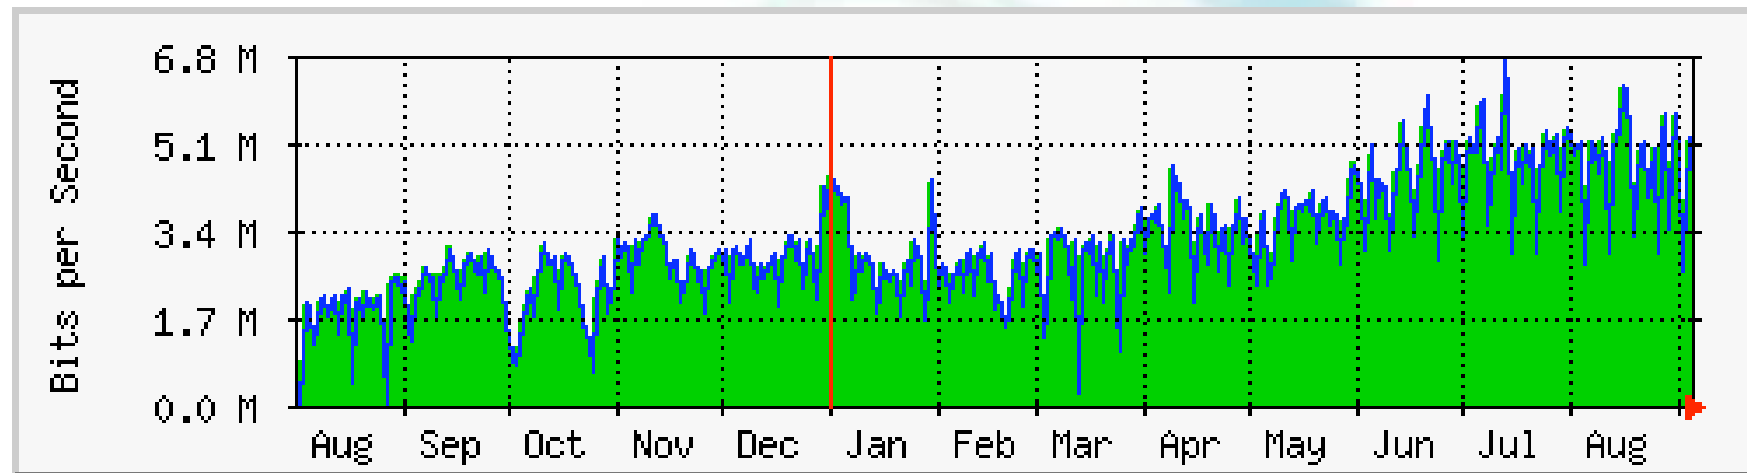

Over the year