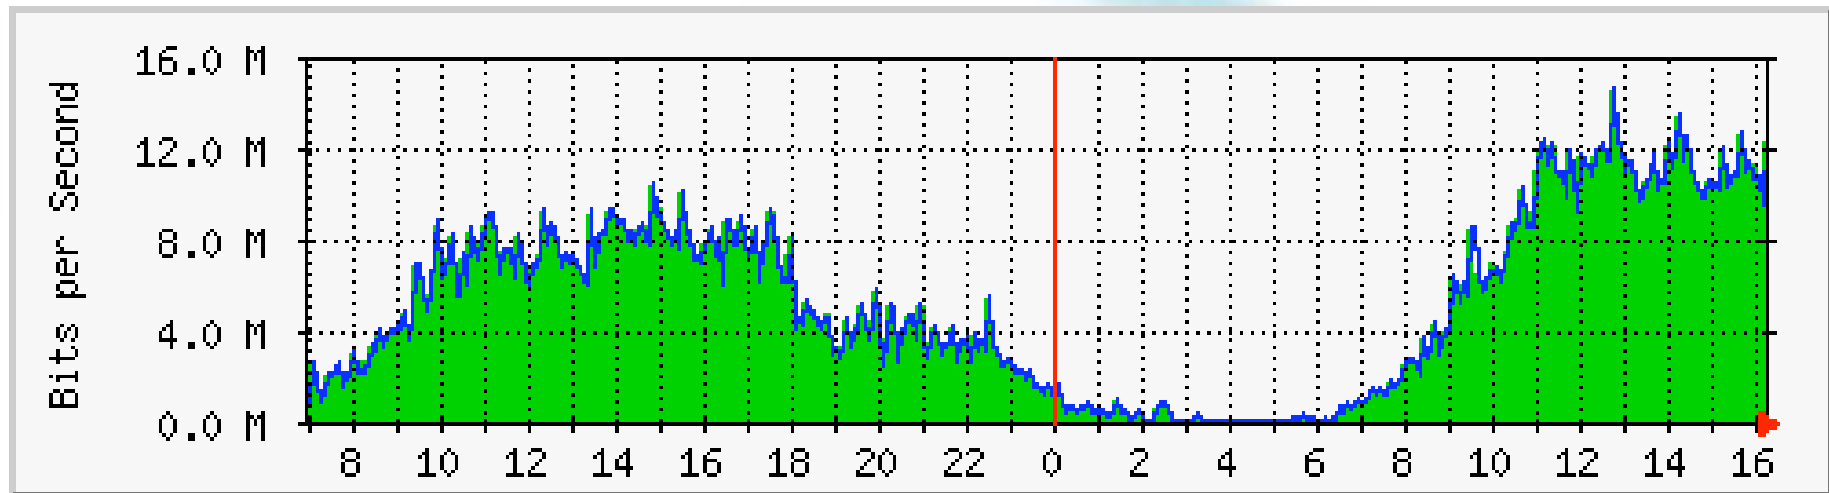

As of a few minutes ago