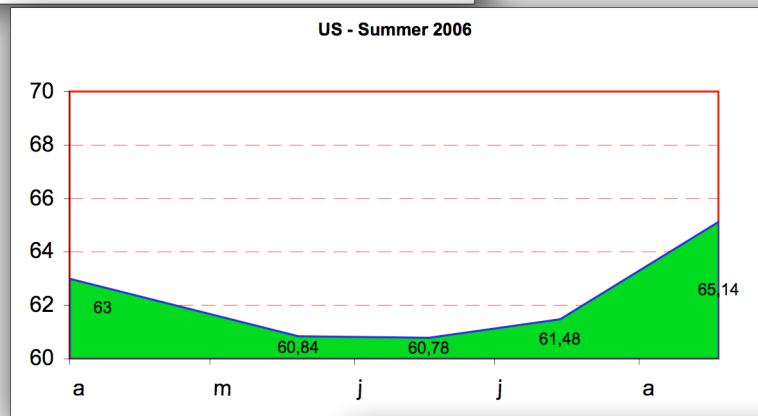

July - Aug = \uparrow 3.0%

Apr - Aug = \uparrow 6.3%

USA

July - Aug = \uparrow 6.0%

Apr - Aug = \uparrow 3.4%

Europe

July - Aug = \uparrow 25.0%

Apr - Aug = \uparrow 15.0%