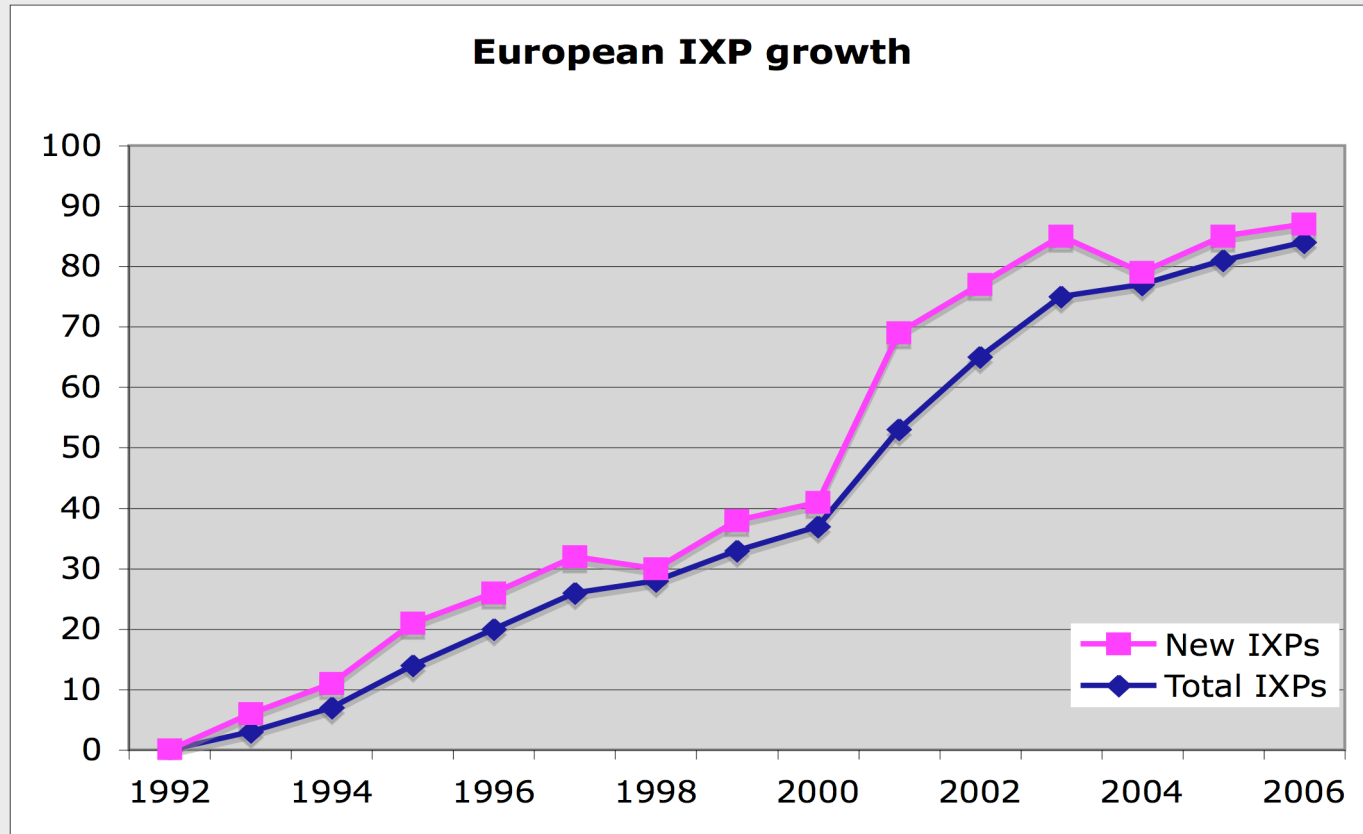

USA
 Nov - Dec = ↓ 8.7%
 Dec - Jan = ↑ 15.6%
 Nov - Jan = ↑ 5.6%

Europe
 Nov - Dec = ↓ 3.7%
 Dec - Jan = ↑ 18.2%
 Nov - Jan = ↑ 13.8%

Growth of IXPs in Europe

Euro-IX update

IX SIG

APNIC 23

Bali

Indonesia

Feb 28th 2007

European IXP growth

2001 +16 IXPs

2002 +12 IXPs

2003 +10 IXPs

These 3 years saw the establishment of 45% of today's IXPs!!

IXPs in Europe

- Attempt to compile the 'definitive list of European IXPs