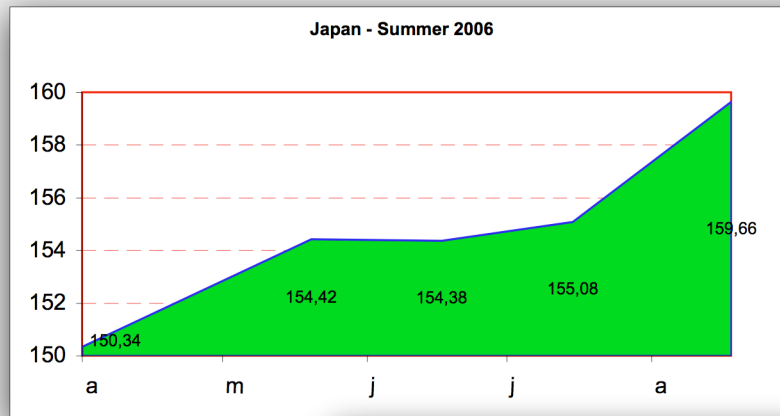

- Combined European **Euro-IX member** IXP peak traffic has risen from:
 - **468 Gbps** in Jan '06 to **825 Gbps** end Jan '07
(357 Gbps or 76% increase in past 12 months)

- Non member European IXP traffic is approximately 95 Gbps
- Estimated combined peak IXP traffic at the end of January 2007 in Europe is more than **920 Gbps**

Euro-IX update

IX SIG

APNIC 23

Bali

Indonesia

Feb 28th 2007

2006 regional summer IXP traffic trends

JAPAN

July - Aug = \uparrow 3.0%

Apr - Aug = \uparrow 6.3%

USA

July - Aug = \uparrow 6.0%

Apr - Aug = \uparrow 3.4%

Europe

July - Aug = \uparrow 25.0%

Apr - Aug = \uparrow 15.0%