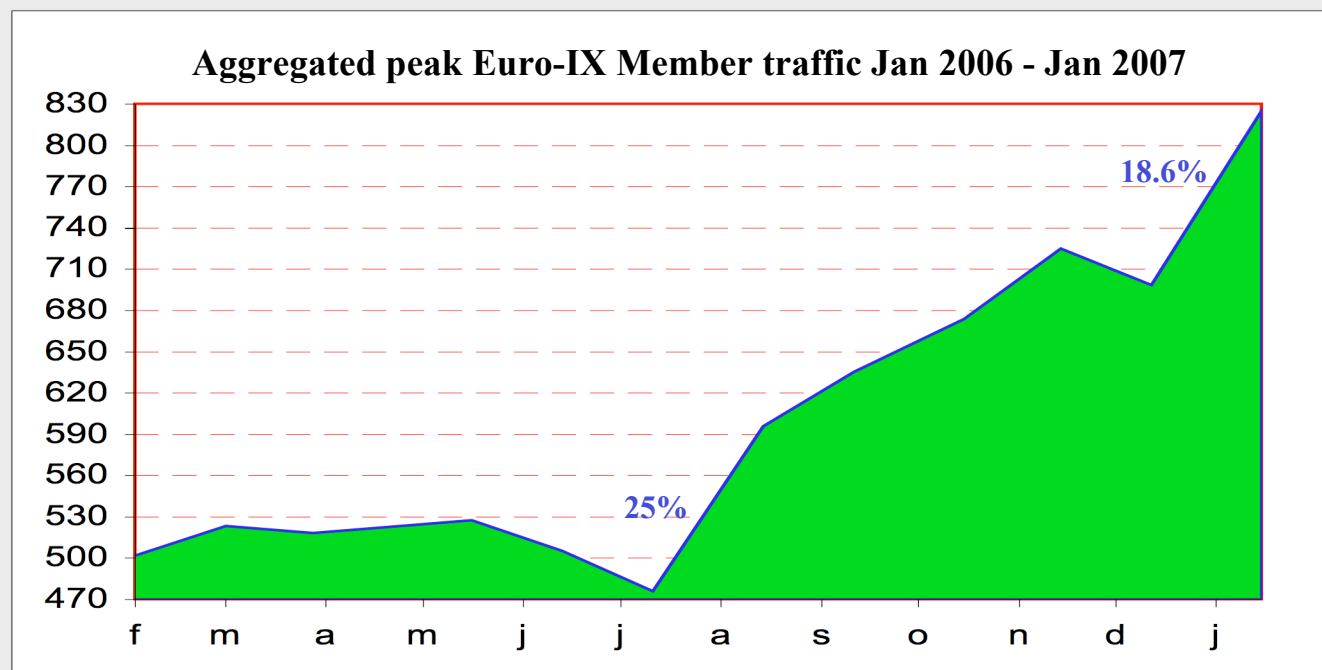

- Combined European **Euro-IX member** IXP peak traffic has risen from:
 - **468 Gbps** in Jan '06 to **825 Gbps** end Jan '07
(357 Gbps or 76% increase in past 12 months)

- Non member European IXP traffic is approximately 95 Gbps
- Estimated combined peak IXP traffic at the end of January 2007 in Europe is more than **920 Gbps**