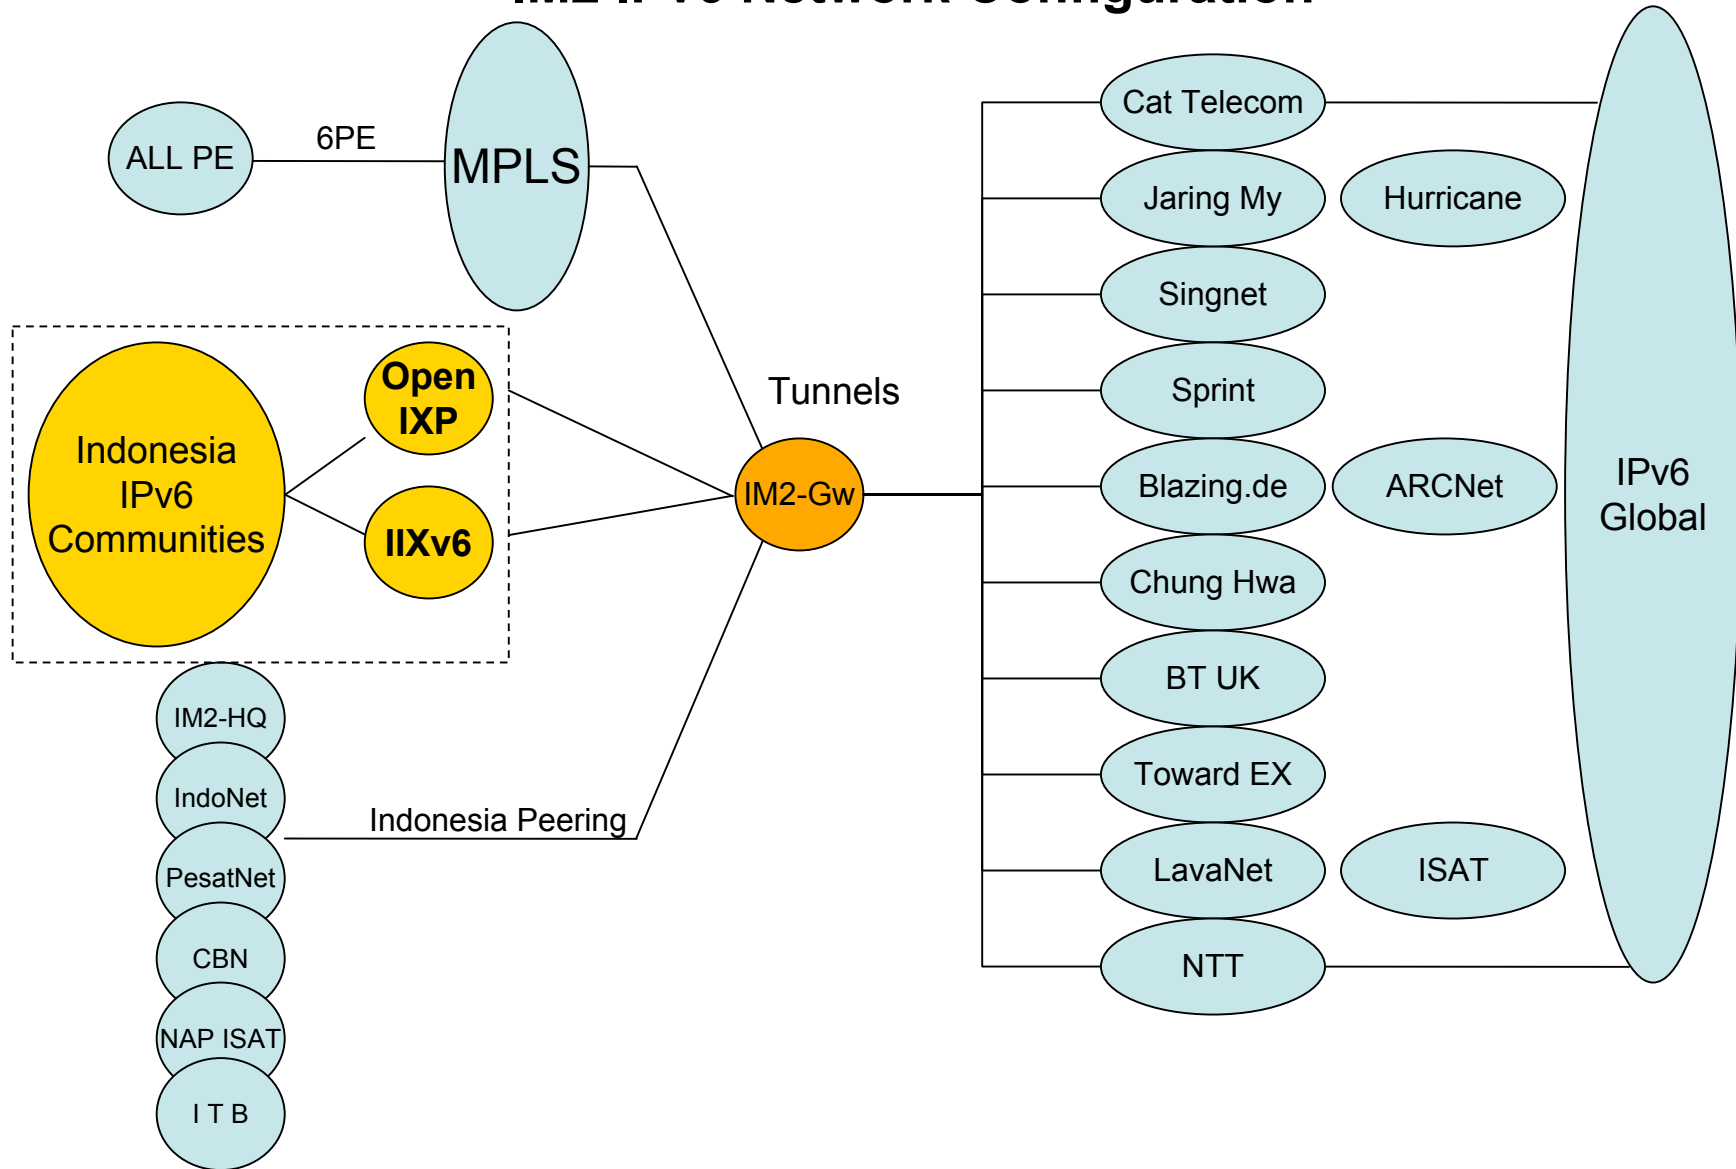

IM2 IPv6 Network Configuration