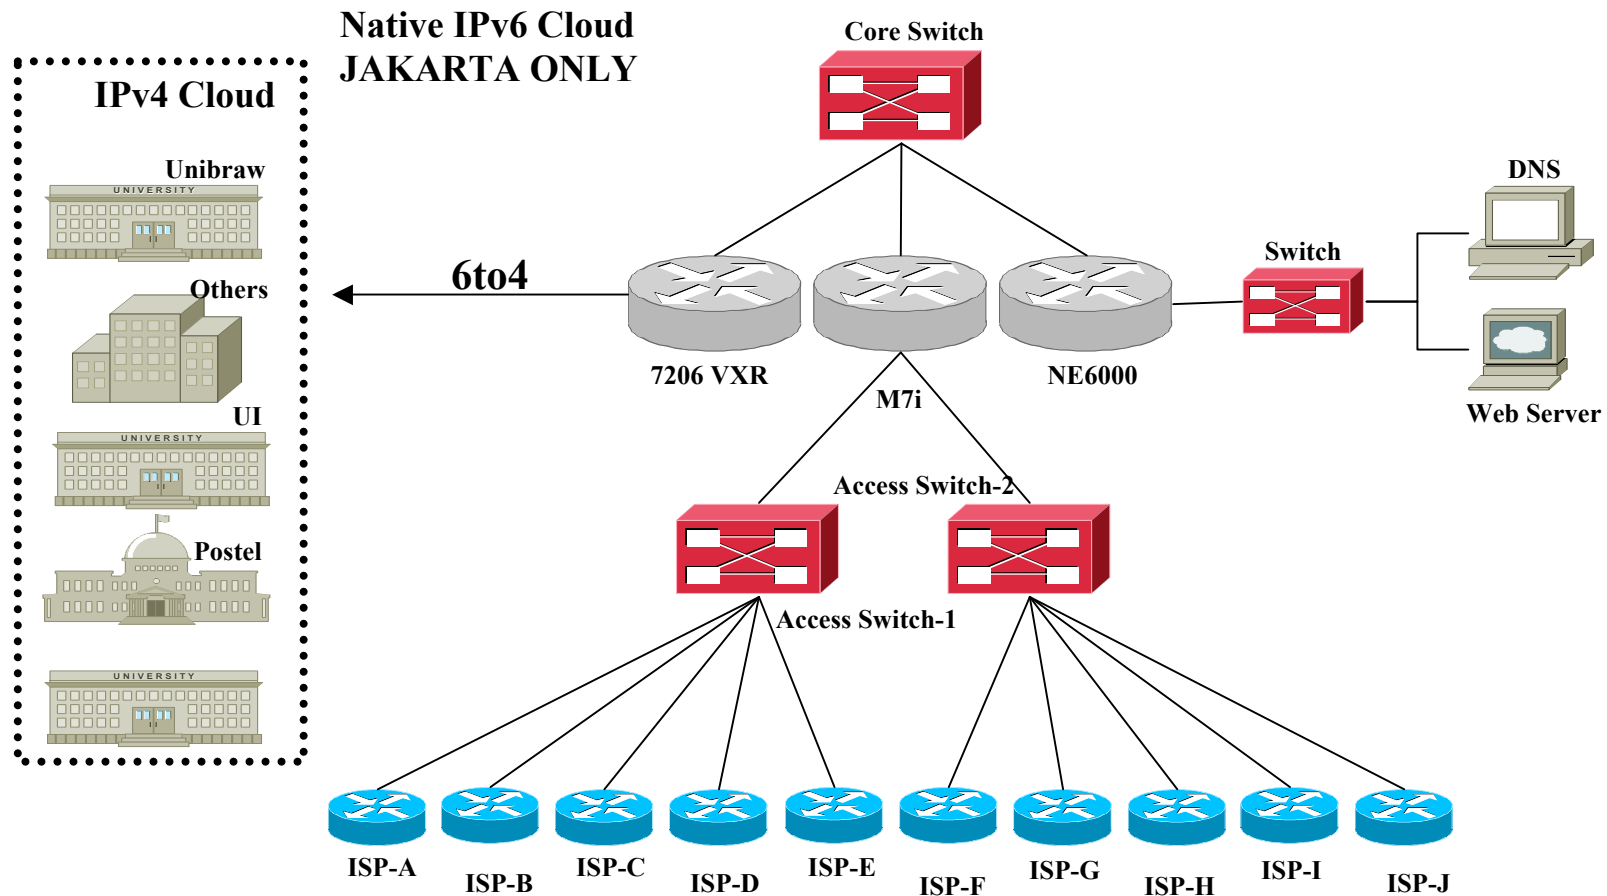

PHASE-1

IPv6 Native Network Deployment