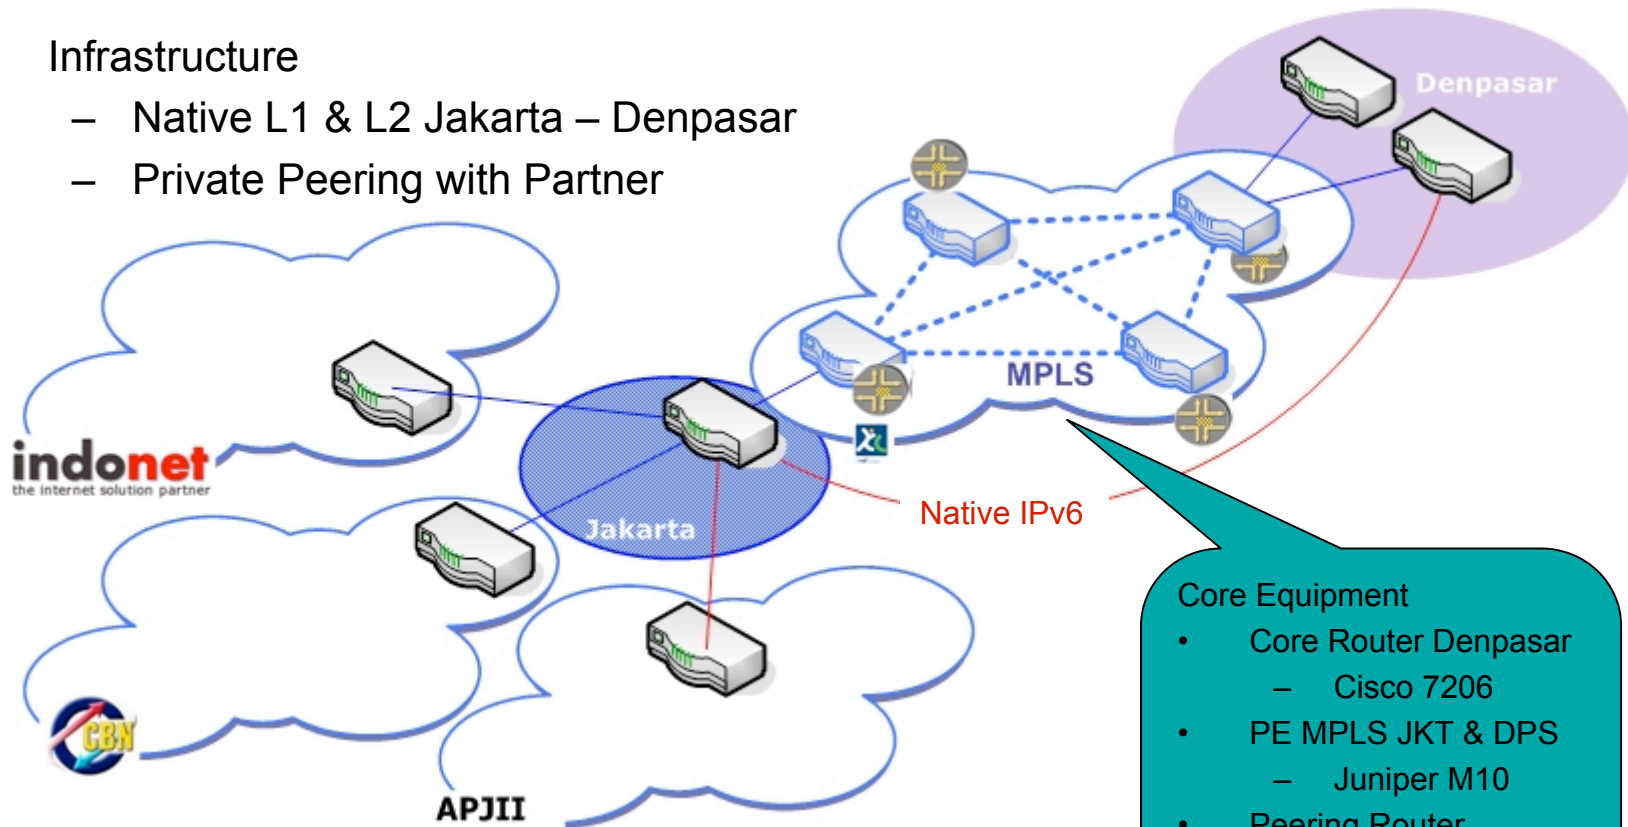

Early Phase IPv6 Native Network Deployment

- To provide first IPv6 Native Network
- To perform function test (dnsv6, content, routing)
- To perform interoperability test
- To give opportunity to ISP and Network provider do test between each other.

First Deployment Supporting Entities

- XL,
- IndosatM2,
- CBN,
- IndoNet,
- BIZNET,
- NTT,
- IPNET,
- Indonesia Internet Xchange (IIX)

PHASE-1

IPv6 Native Network Deployment

IPv6 Development - Infrastructure

- Infrastructure
 - Native L1 & L2 Jakarta – Denpasar
 - Private Peering with Partner

- XL backbone support IPv6 Native & Tunnel
- IPv6 private peering with CBN and Indonet
- Chance or update all core equipments (Routers or Switches) related to network backbone & private peering

- Core Equipment**
- Core Router Denpasar
 - Cisco 7206
 - PE MPLS JKT & DPS
 - Juniper M10
 - Peering Router
 - Cisco 2xxx
 - GGSN Ericsson

IPv6 Development - Application

- Web Browsing, Audio & Video Streaming
 - Internet Wired Access to Indonet & CBN website browsing & streaming
 - 3G Phone Access to Indonet & CBN website browsing
 - 3G Data Card Access to Indonet & CBN website browsing