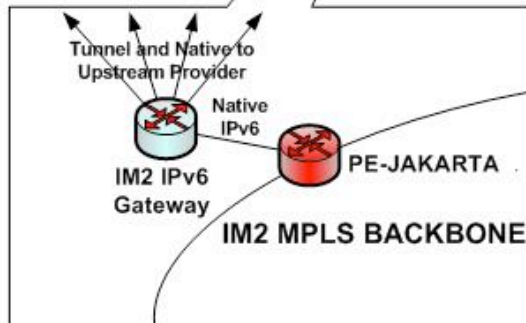

- Core Equipment**
- Core Router Denpasar
 - Cisco 7206
 - PE MPLS JKT & DPS
 - Juniper M10
 - Peering Router
 - Cisco 2xxx
 - GGSN Ericsson

IPv6 Development - Application

- Web Browsing, Audio & Video Streaming
 - Internet Wired Access to Indonet & CBN website browsing & streaming
 - 3G Phone Access to Indonet & CBN website browsing
 - 3G Data Card Access to Indonet & CBN website browsing

IPv6 Development - Application

- Report from **XL** is as follows :
- Reporting Result: Web Browsing, Audio & Video Streaming
 - Internet Wired Access to Indonet & CBN website browsing & streaming
 - Access to Indonet website for browsing = successful
 - Access to CBN website for browsing = successful
 - Access to Indonet website for streaming = successful
 - Access to CBN website for streaming = content not available
 - 3G Phone Access to Indonet & CBN website browsing & streaming
 - Access to Indonet website for browsing = need to connect Indonet network to XL mobile network
 - Access to CBN website for browsing = successful
 - Access to Indonet website for streaming = need to connect Indonet network to XL mobile network
 - Access to CBN website for streaming = successful
 - 3G Data Card Access to Indonet & CBN website browsing & streaming
 - Access to Indonet & CBN website for browsing & streaming = IPv6 data card not available
 - Mobile user can use 3G and

IPv6 is Ready Now!

- IPv6TF members are now on operation ready for IPv6 services.
- Indonesian Internet Xchange is using dual stack is ready for IPv6.

IM2 IPv6 Network Configuration

INDOSAT MEGA MEDIA (IM2) NODE