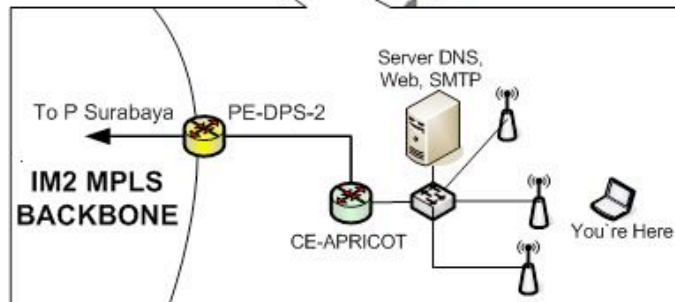

INDOSAT MEGA MEDIA (IM2) NODE