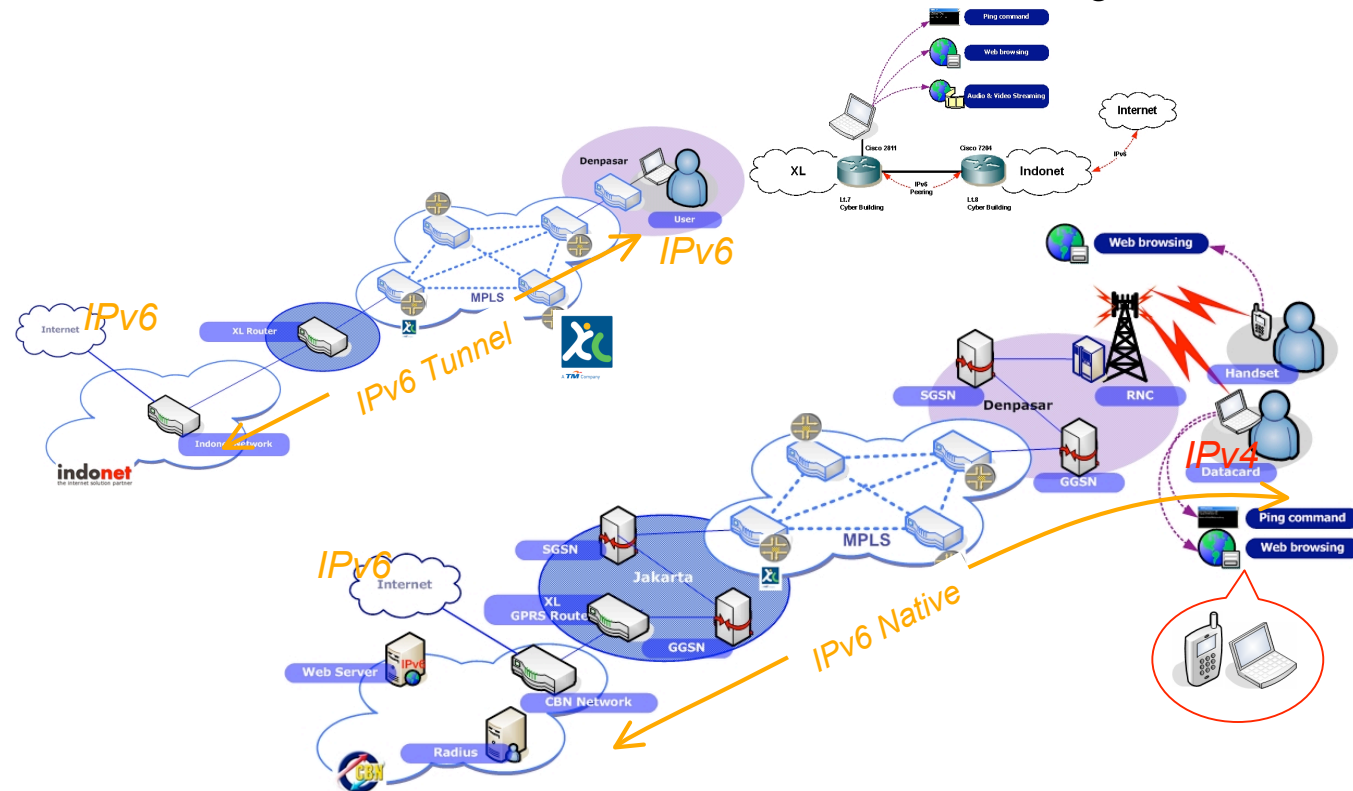

John Sihar Simanjuntak

IPv6 Development Updates in Indonesia

Indonesian IPv6 Task Force

- As a National IPv6 Task Force which is involving many stakeholders and coordination between entities : ISP's, APJII and DG Postel.
- Coordinating activities in supporting IPv6 implementation.
- Encouraging telco operators and manufacturer to gain benefit from implementation of IPv6.
- Ensuring the participation of all stakeholders.
- Promoting IPv6 type approval and interoperability equipments.

Early Phase IPv6 Native Network Deployment

- To provide first IPv6 Native Network
- To perform function test (dnsv6, content, routing)
- To perform interoperability test
- To give opportunity to ISP and Network provider do test between each other.

- Infrastructure
 - Native L1 & L2 Jakarta – Denpasar
 - Private Peering with Partner

- XL backbone support IPv6 Native & Tunnel
- IPv6 private peering with CBN and Indonet
- Chance or update all core equipments (Routers or Switches) related to network backbone & private peering

- Core Equipment**
- Core Router Denpasar
 - Cisco 7206
 - PE MPLS JKT & DPS
 - Juniper M10
 - Peering Router
 - Cisco 2xxx
 - GGSN Ericsson

IPv6 Development - Application

- Web Browsing, Audio & Video Streaming
 - Internet Wired Access to Indonet & CBN website browsing & streaming
 - 3G Phone Access to Indonet & CBN website browsing
 - 3G Data Card Access to Indonet & CBN website browsing