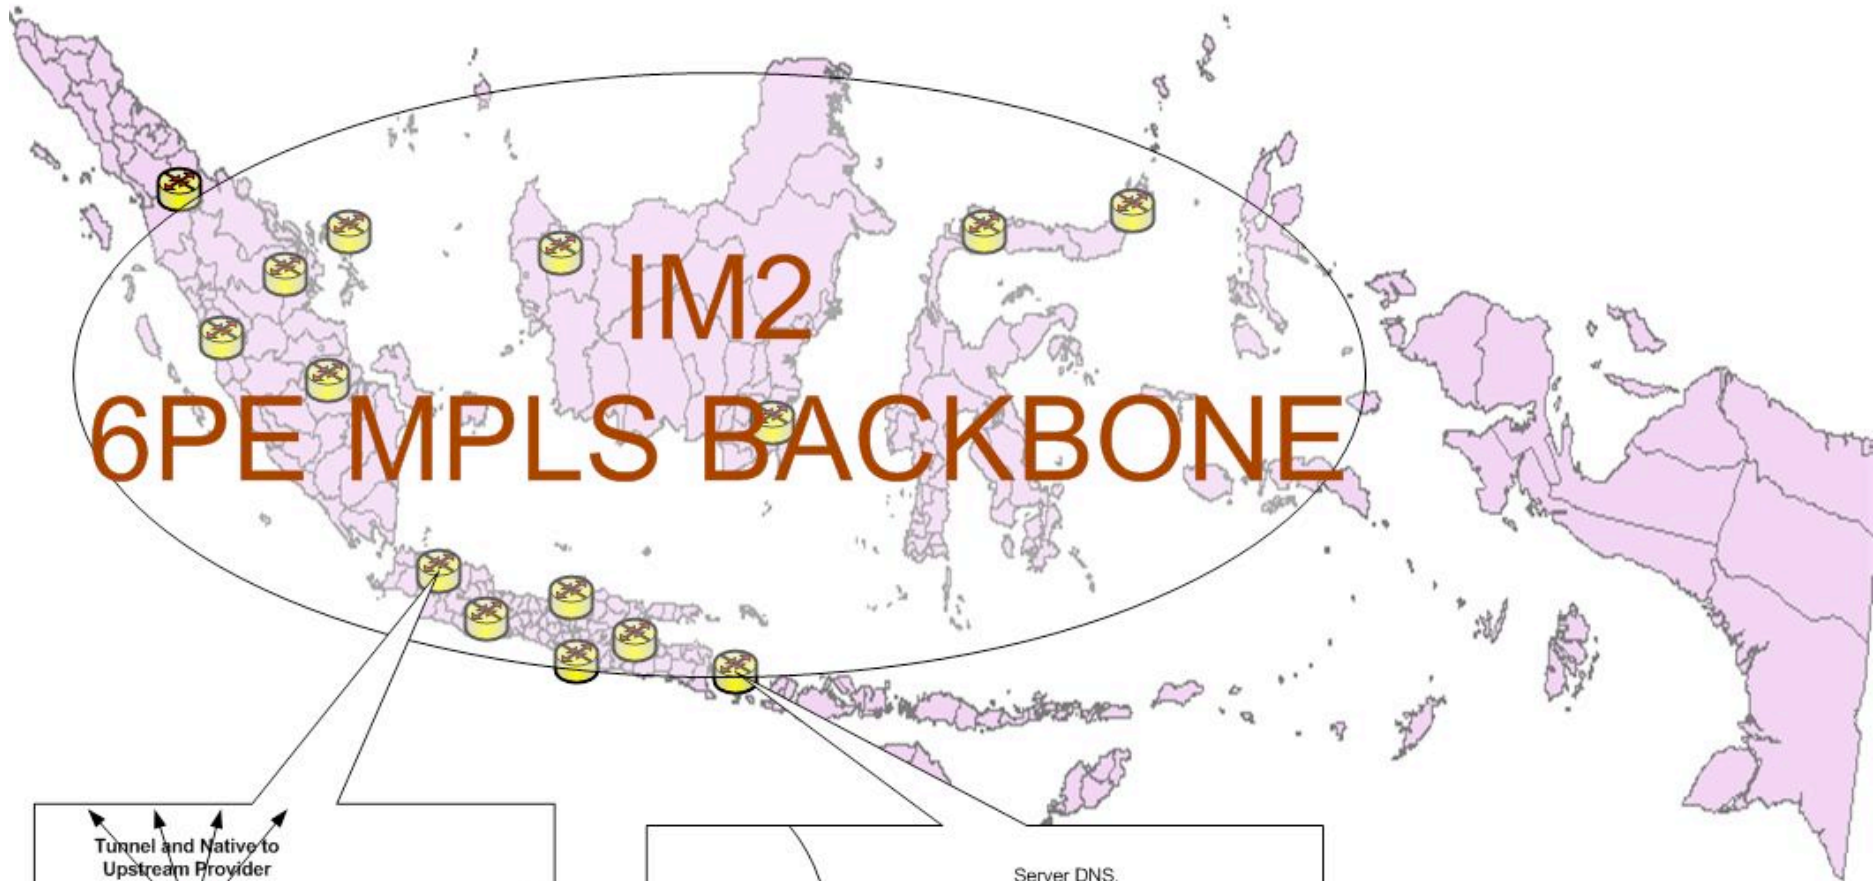

INDOSAT MEGA MEDIA (IM2) NODE