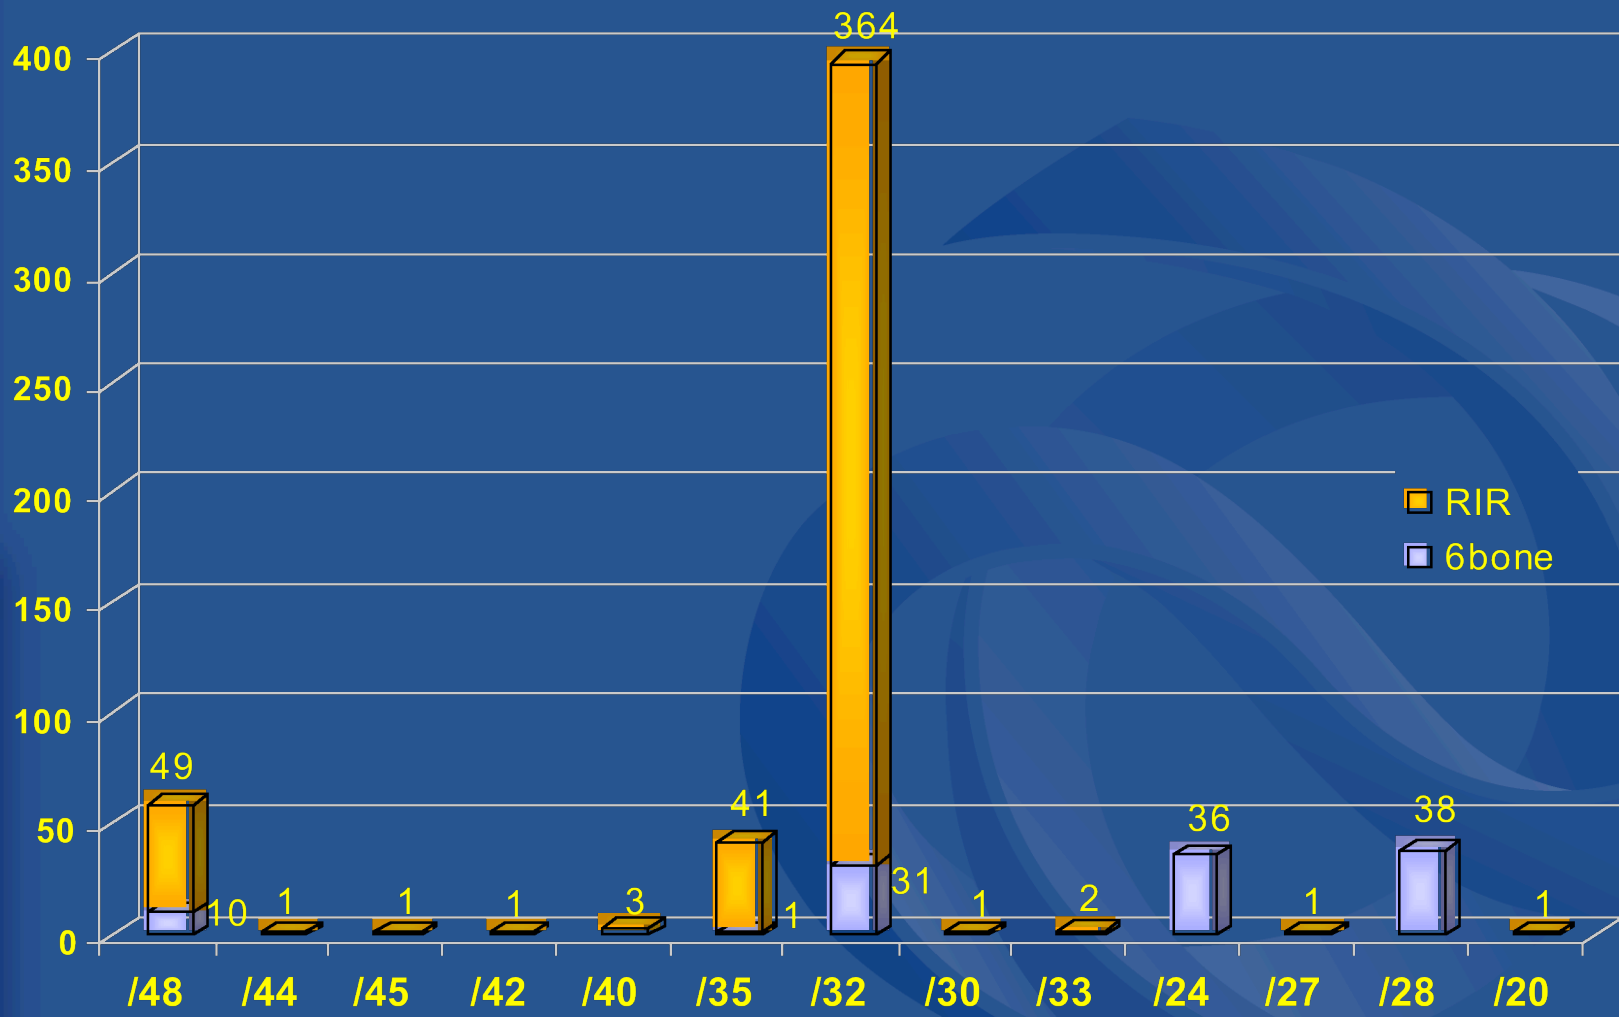

IPv6 Routing Table

View from AS4608