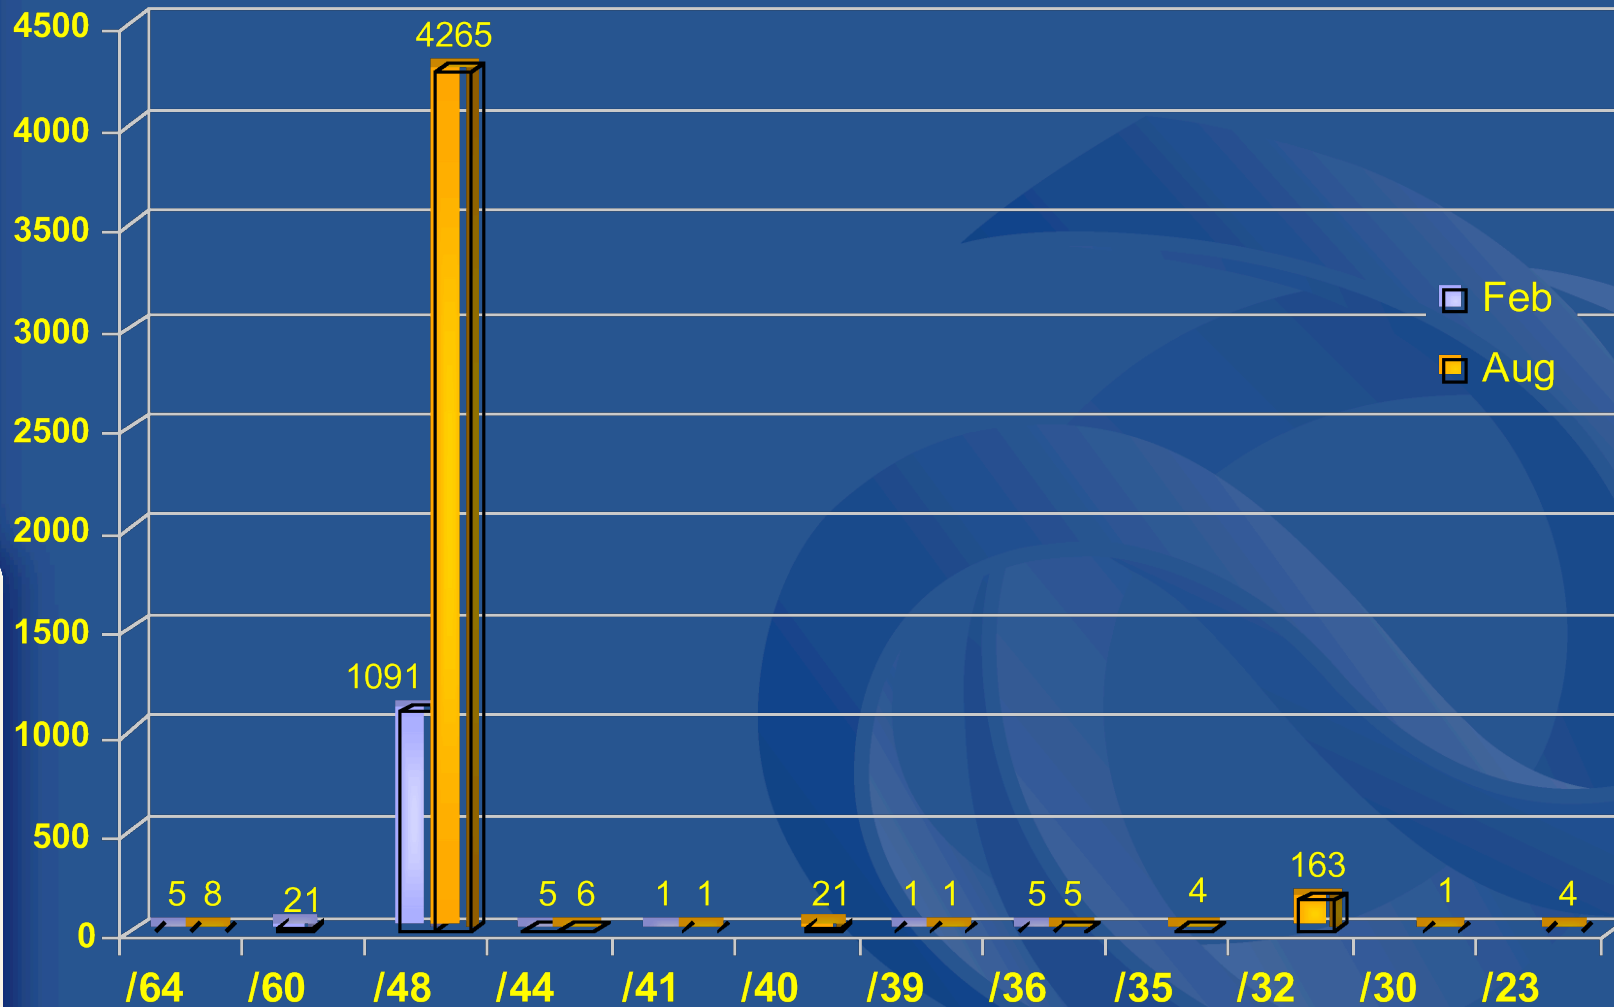

APNIC Database Registrations

Assignments registered by members-as of Feb 2004 & Aug 2004