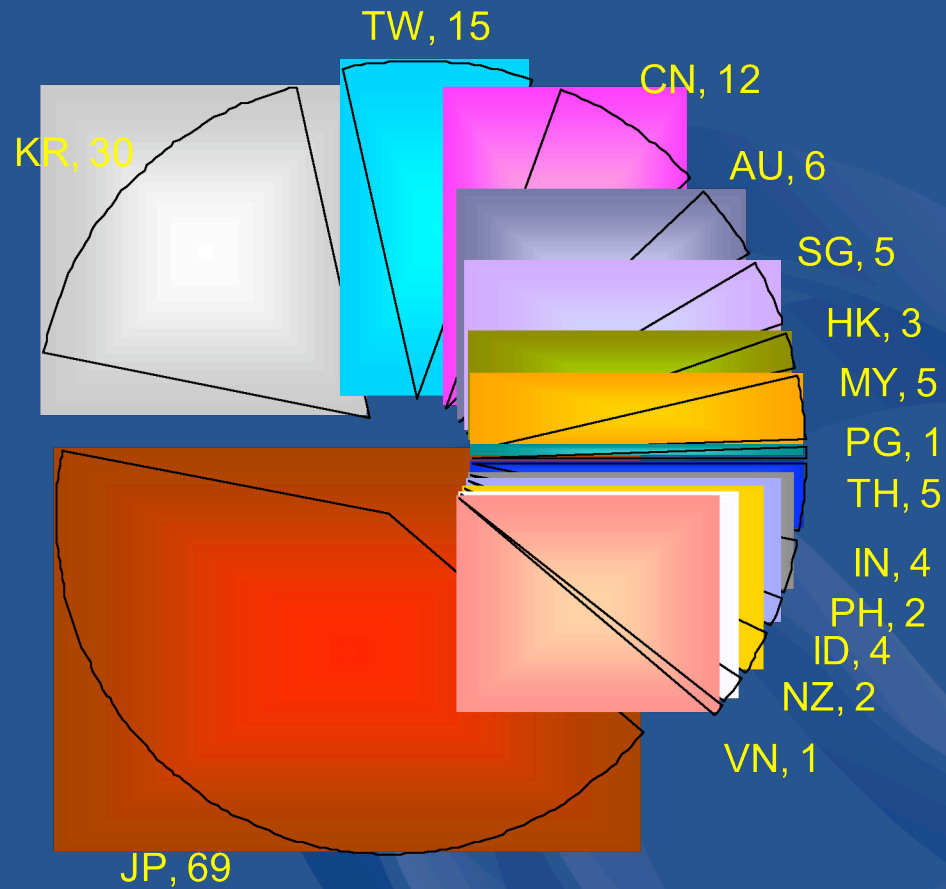

APNIC IPv6 Ranges

- 2001:0200::/23 (Jul 99)
- 2001:0C00::/23 (May 02)
- 2001:0E00::/23 (Jan 03)
- 2001:4400::/23 (Jun 04)
- 2001:07FA::/32 (IX)

IANA IPv6 Allocations to RIRs (no of /23)

RIR IPv6 Allocations

RIR IPv6 Allocations (no of /32)

APNIC IPv6 Allocations by Year

APNIC IPv6 Allocations by Economy

APNIC IPv6 /35 Allocations

- 60 Allocations made under /35 policy

Min allocation changed from /35 to /32, Jul 2002

APNIC IPv6 Assignments & Experimental Allocations

IXP Assignments by Economy (/48 and /64)

Critical Infrastructure Assignments by Economy (/32)

Announcements of APNIC Allocations

Data obtained from RIPE RIS Looking Glass.