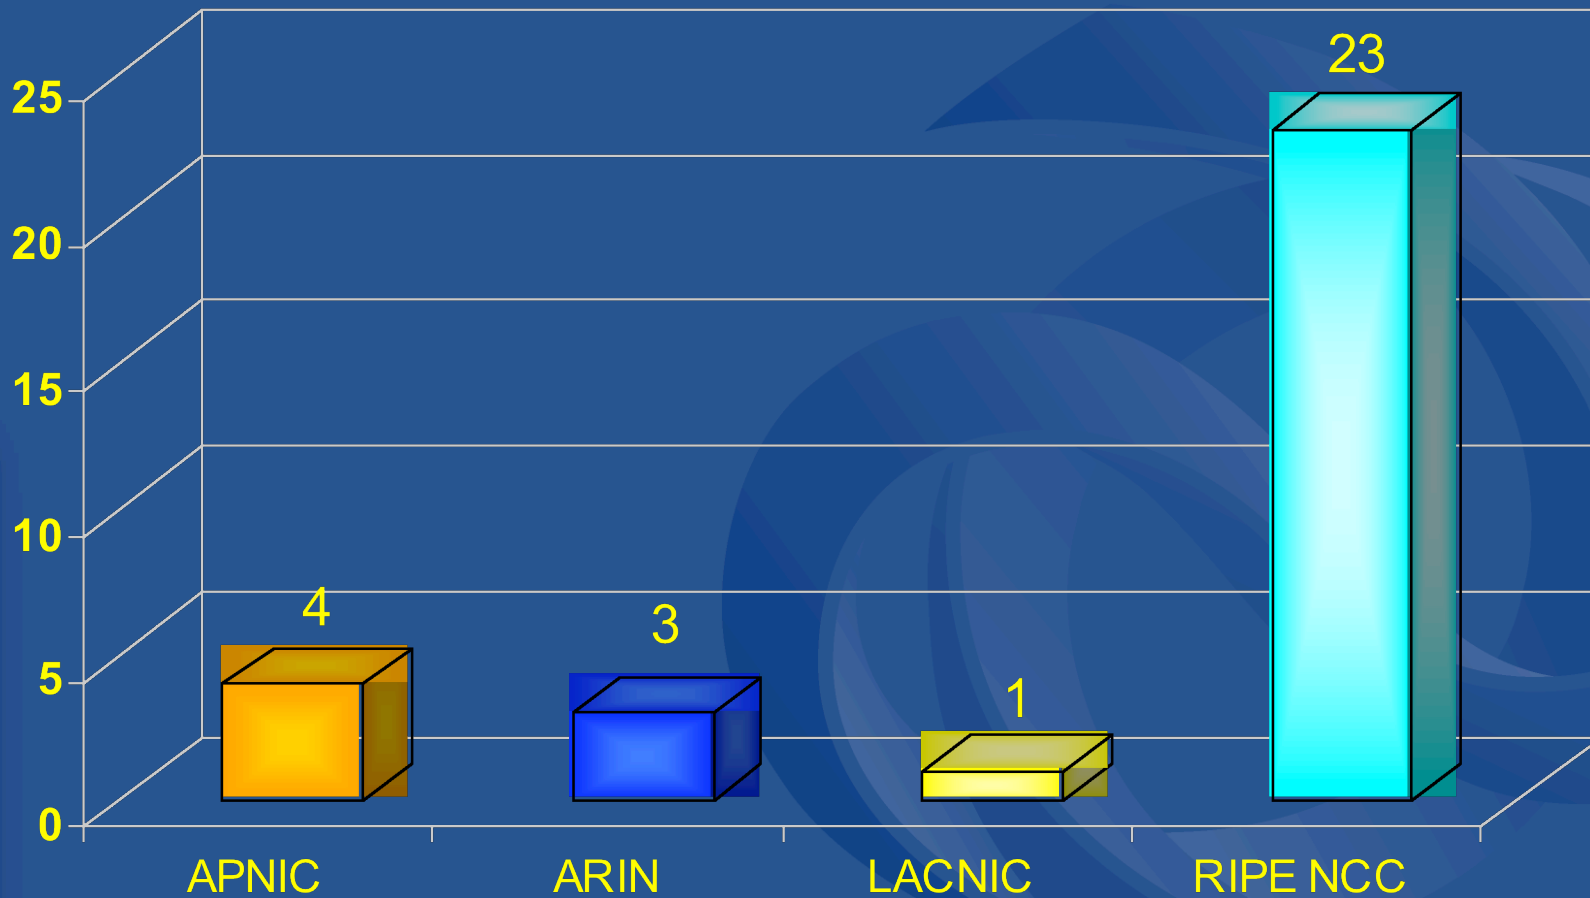

APNIC

Asia Pacific Network Information Centre

IPv6 Allocation Status Report

APNIC 18, Nadi, Fiji.

IPv6 Technical SIG

1 September 2004

Overview

- RIR IPv6 Statistics
- Allocation/Assignment Statistics
- IPv6 Routing Table
- Whois Database Registrations

APNIC IPv6 Ranges

- 2001:0200::/23 (Jul 99)
- 2001:0C00::/23 (May 02)
- 2001:0E00::/23 (Jan 03)
- 2001:4400::/23 (Jun 04)
- 2001:07FA::/32 (IX)

IANA IPv6 Allocations to RIRs (no of /23)

RIR IPv6 Allocations

RIR IPv6 Allocations (no of /32)

APNIC IPv6 Allocations by Year

APNIC IPv6 Allocations by Economy

APNIC IPv6 /35 Allocations

- 60 Allocations made under /35 policy

Min allocation changed from /35 to /32, Jul 2002