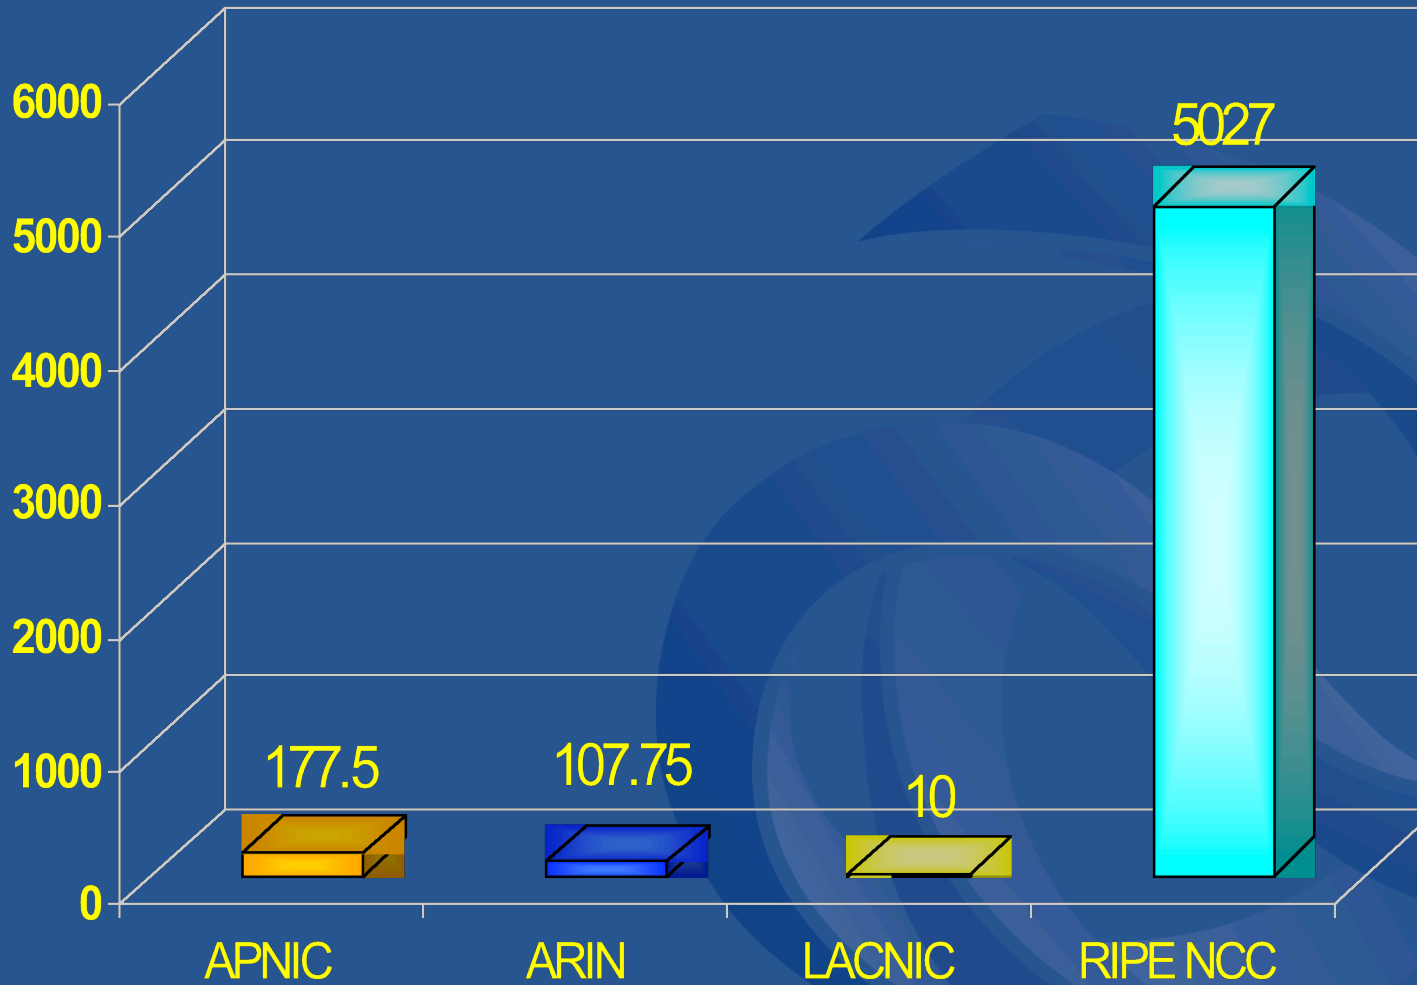

APNIC

Asia Pacific Network Information Centre

IPv6 Allocation Status Report

APNIC 18, Nadi, Fiji.

IPv6 Technical SIG

1 September 2004

Overview

- RIR IPv6 Statistics
- Allocation/Assignment Statistics
- IPv6 Routing Table
- Whois Database Registrations

APNIC IPv6 Ranges

- 2001:0200::/23 (Jul 99)
- 2001:0C00::/23 (May 02)
- 2001:0E00::/23 (Jan 03)
- 2001:4400::/23 (Jun 04)
- 2001:07FA::/32 (IX)

IANA IPv6 Allocations to RIRs (no of /23)

RIR IPv6 Allocations

RIR IPv6 Allocations (no of /32)

APNIC IPv6 Allocations by Year

APNIC IPv6 Allocations by Economy

APNIC IPv6 /35 Allocations

- 60 Allocations made under /35 policy

Min allocation changed from /35 to /32, Jul 2002

APNIC IPv6 Assignments & Experimental Allocations

IXP Assignments by Economy (/48 and /64)

Critical Infrastructure Assignments by Economy (/32)

Announcements of APNIC Allocations

Data obtained from RIPE RIS Looking Glass.