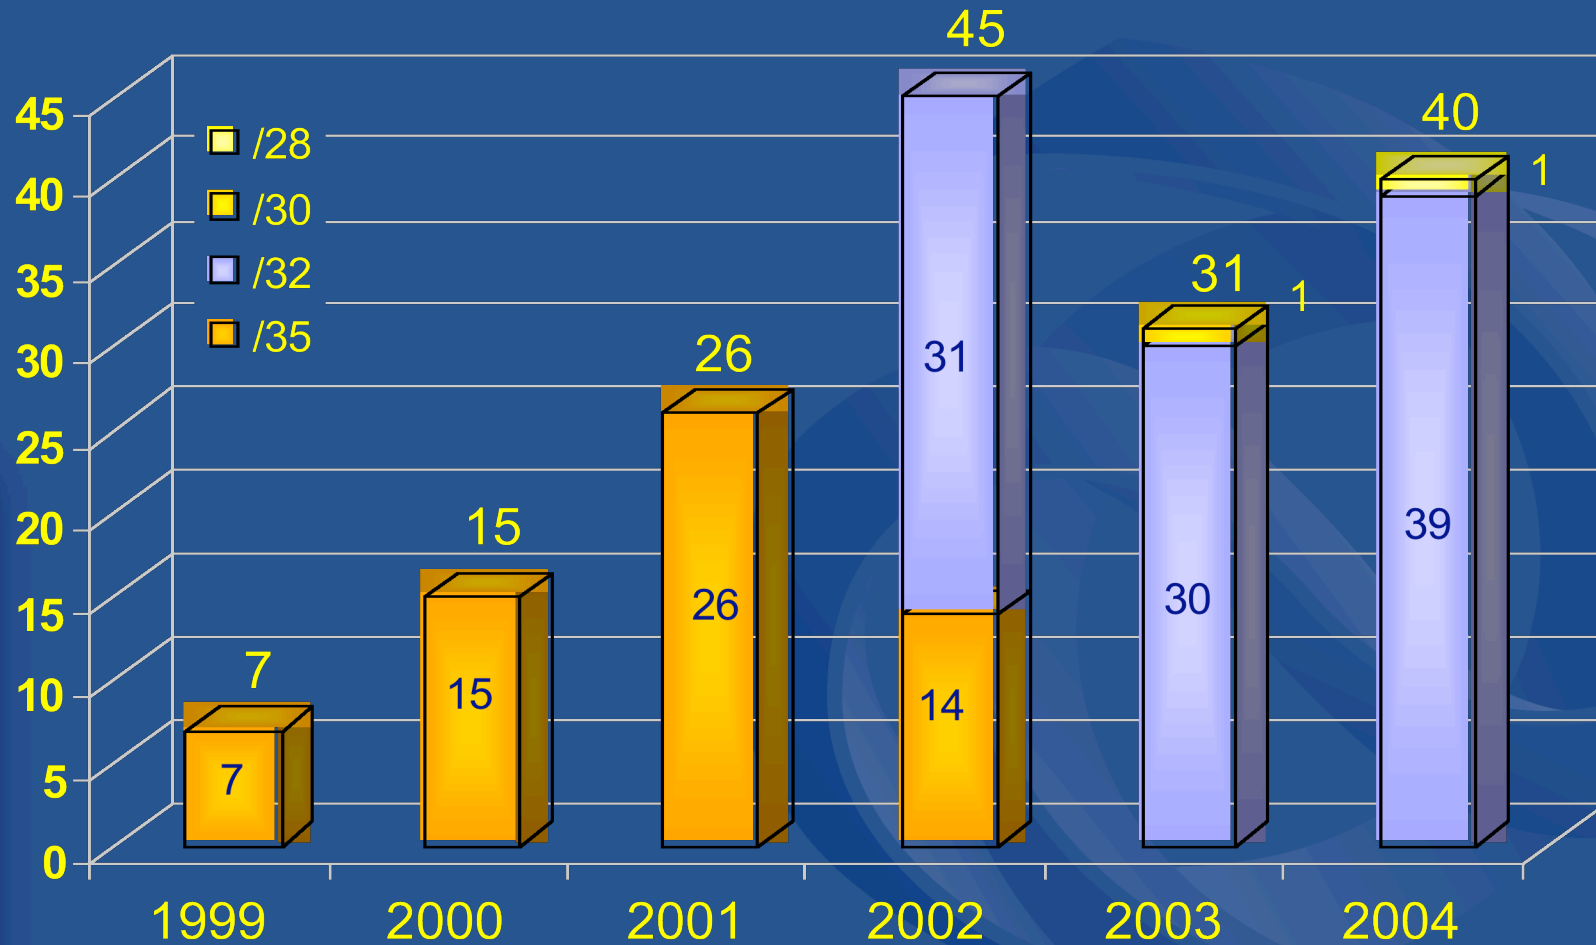

APNIC IPv6 Ranges

- 2001:0200::/23 (Jul 99)
- 2001:0C00::/23 (May 02)
- 2001:0E00::/23 (Jan 03)
- 2001:4400::/23 (Jun 04)
- 2001:07FA::/32 (IX)

IANA IPv6 Allocations to RIRs (no of /23)

RIR IPv6 Allocations

RIR IPv6 Allocations (no of /32)

APNIC IPv6 Allocations by Year

APNIC IPv6 Allocations by Economy

APNIC IPv6 /35 Allocations

- 60 Allocations made under /35 policy

Min allocation changed from /35 to /32, Jul 2002