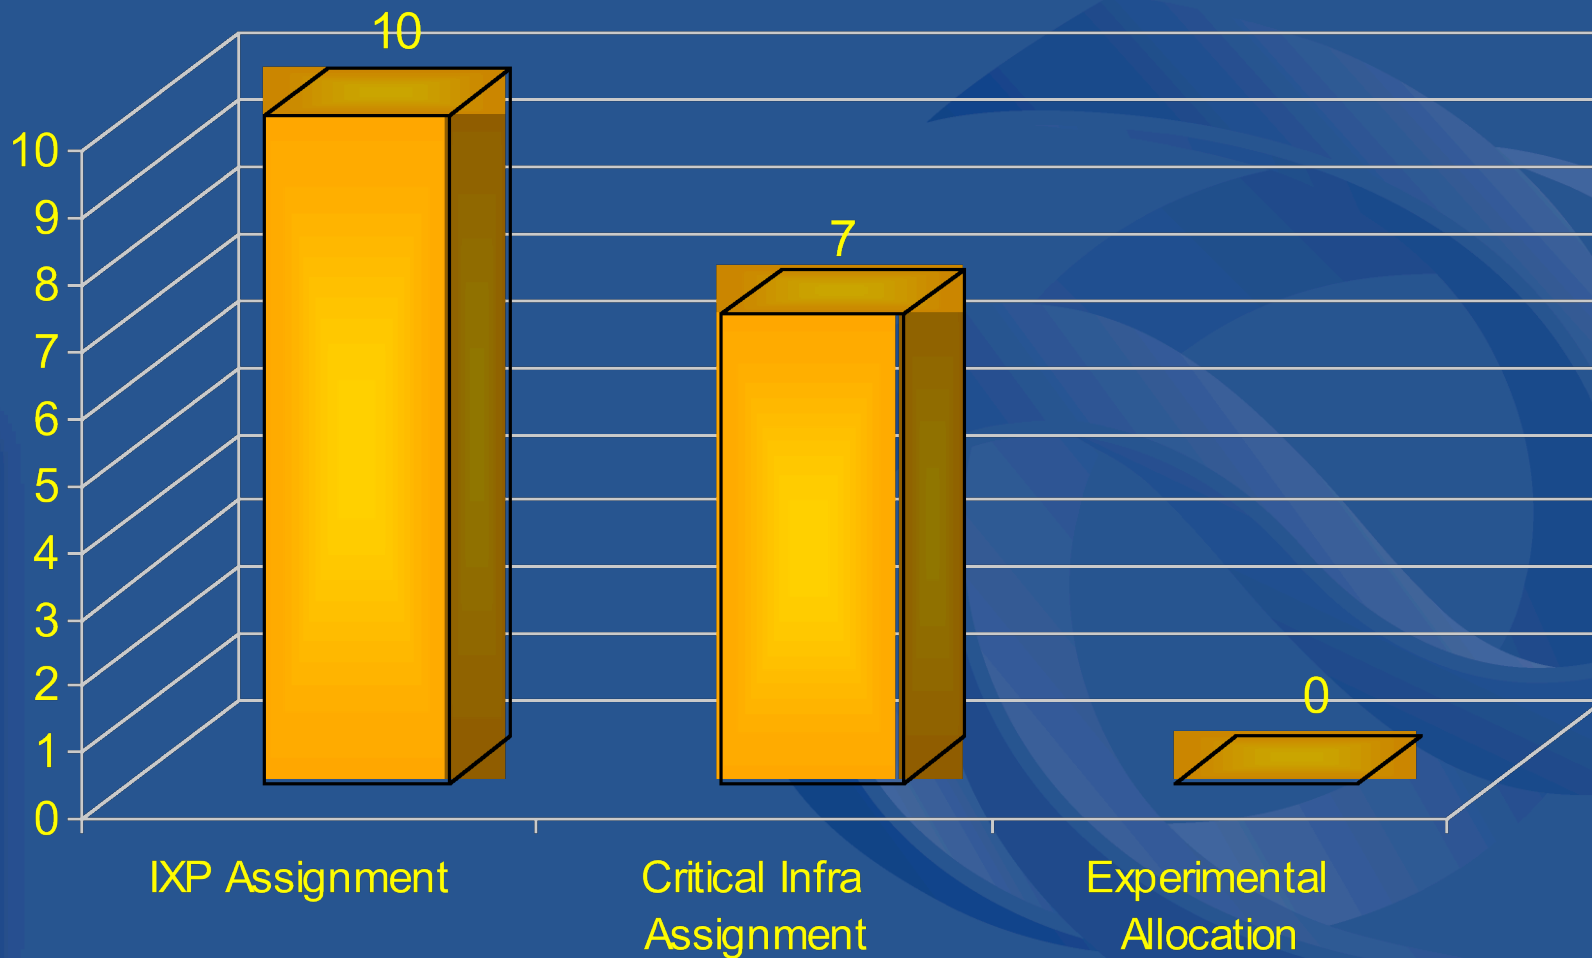

RIR IPv6 Allocations (no of /32)

APNIC IPv6 Allocations by Year

APNIC IPv6 Allocations by Economy

APNIC IPv6 /35 Allocations

- 60 Allocations made under /35 policy

Min allocation changed from /35 to /32, Jul 2002

APNIC IPv6 Assignments & Experimental Allocations

IXP Assignments by Economy (/48 and /64)

Critical Infrastructure Assignments by Economy (/32)

Announcements of APNIC Allocations

Data obtained from RIPE RIS Looking Glass.