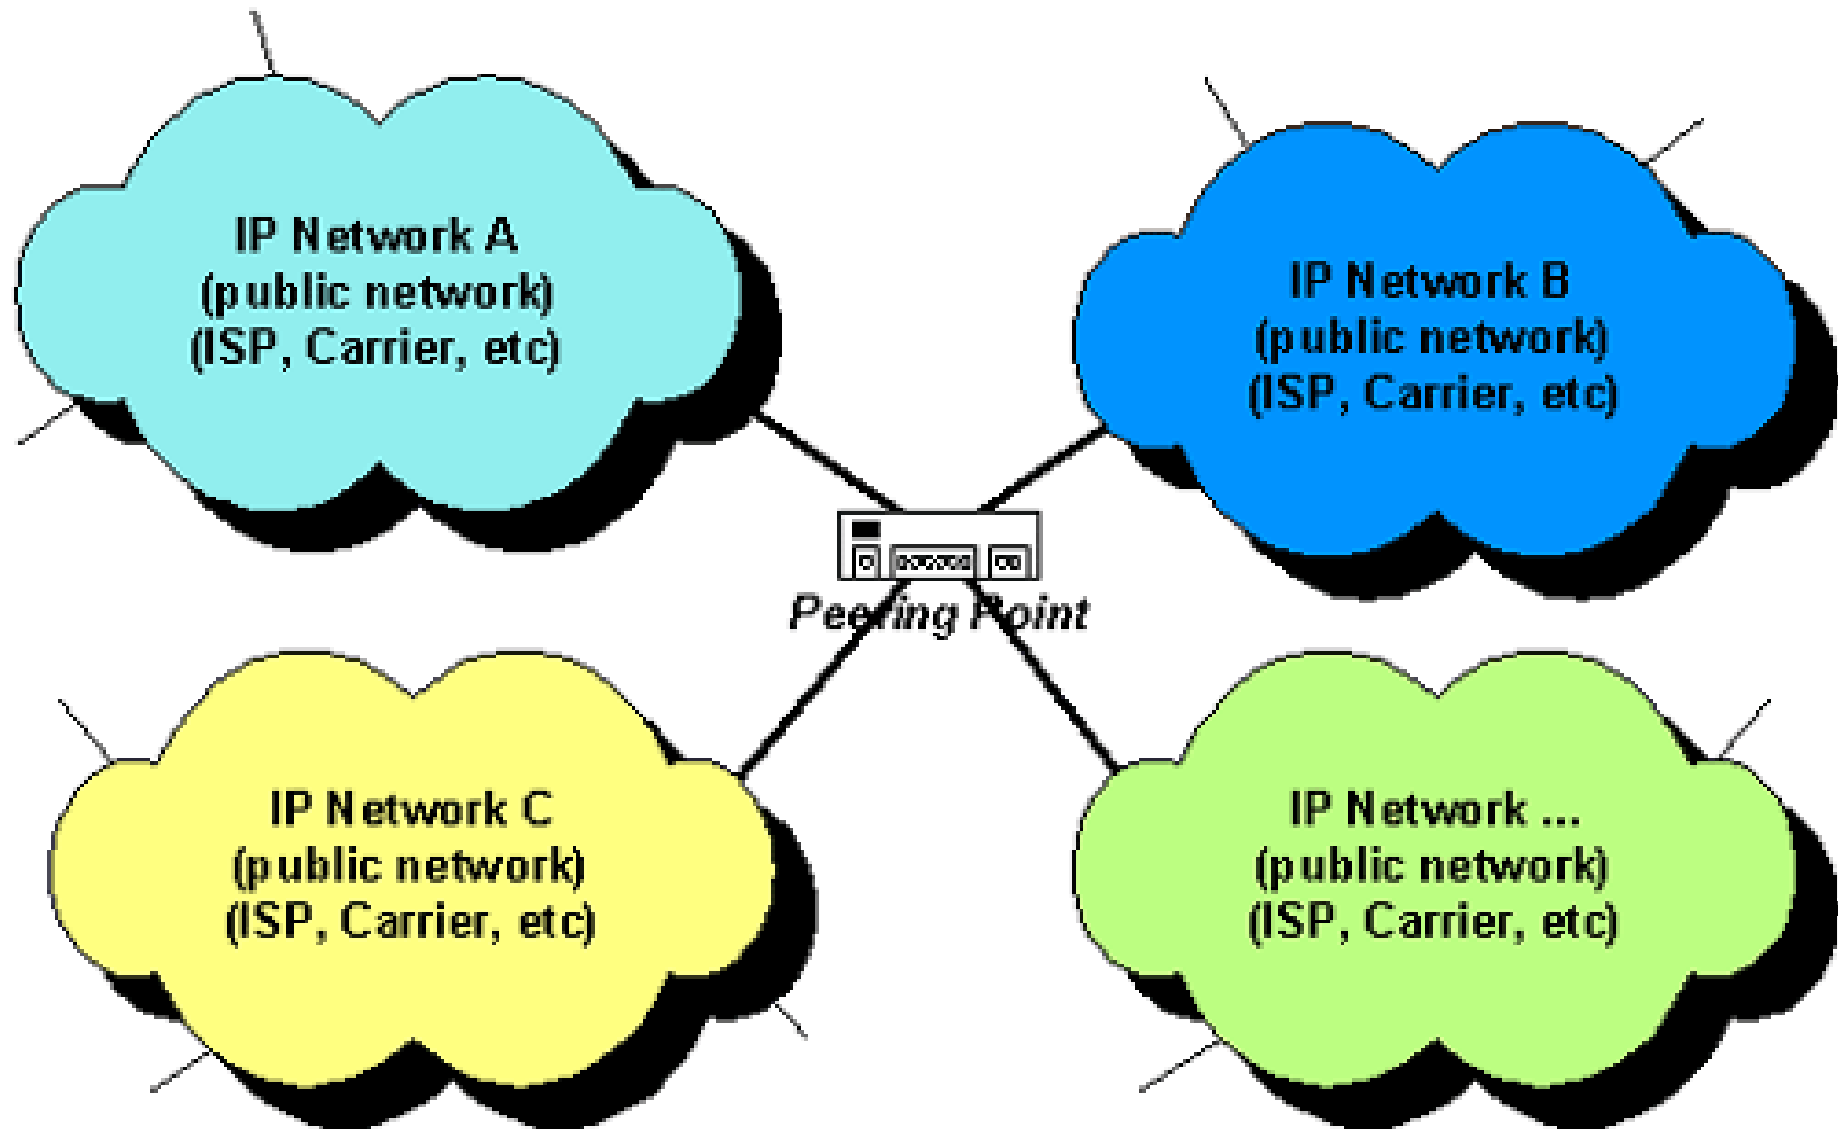

New Zealand Peering Exchanges APE and WIX

Andy Linton <asjl@citylink.co.nz>
February 2004

New Zealand Peering Exchanges

- Currently in Auckland and Wellington
 - Auckland Peering Exchange – APE
 - Wellington Internet Exchange – WIX
- Proposed for Hamilton, Christchurch
- Possible for Palmerston North, Dunedin, Hawkes Bay

Auckland Peering Exchange

APE
Location

Auckland Peering Exchange

APE Peering Environment

APE Peering Points

- We don't use big carrier class switches
 - We can't afford them
- We use enterprise grade Cisco switches in two locations – third coming soon
 - 3548
 - 3508
 - 3524
- F-Root server instance is housed here since July 2003
 - <http://www.isc.org>

Route Servers

- 266 Mhz 586 class processor from www.soekris.com
- Uses LEAF code - leaf.sourceforge.org
- Quagga Routing Suite - www.quagga.net

Route Servers

APE Peers

- Currently 32 peering sessions with the APE route servers
- There is no requirement to peer with the route servers
- There are other bilateral arrangements – large providers e.g. telcos favour this arrangement!
- Smaller providers are keen to peer – no surprises here!
- Looking glass available
 - <http://www.wix.net.nz/cgi-bin/mrlg-ape.cgi>

Wellington Internet Exchange

Wellington Internet Exchange

Wellington Internet Exchange

Wellington Internet Exchange

WIX Distributed Peering Environment

WIX Switches

- Highly distributed switch fabric
- 60+ Cisco switches with connections to 300+ buildings in Wellington CBD
 - 35xx, 29xx
- Connections at 10, 100, 1000 Mbps