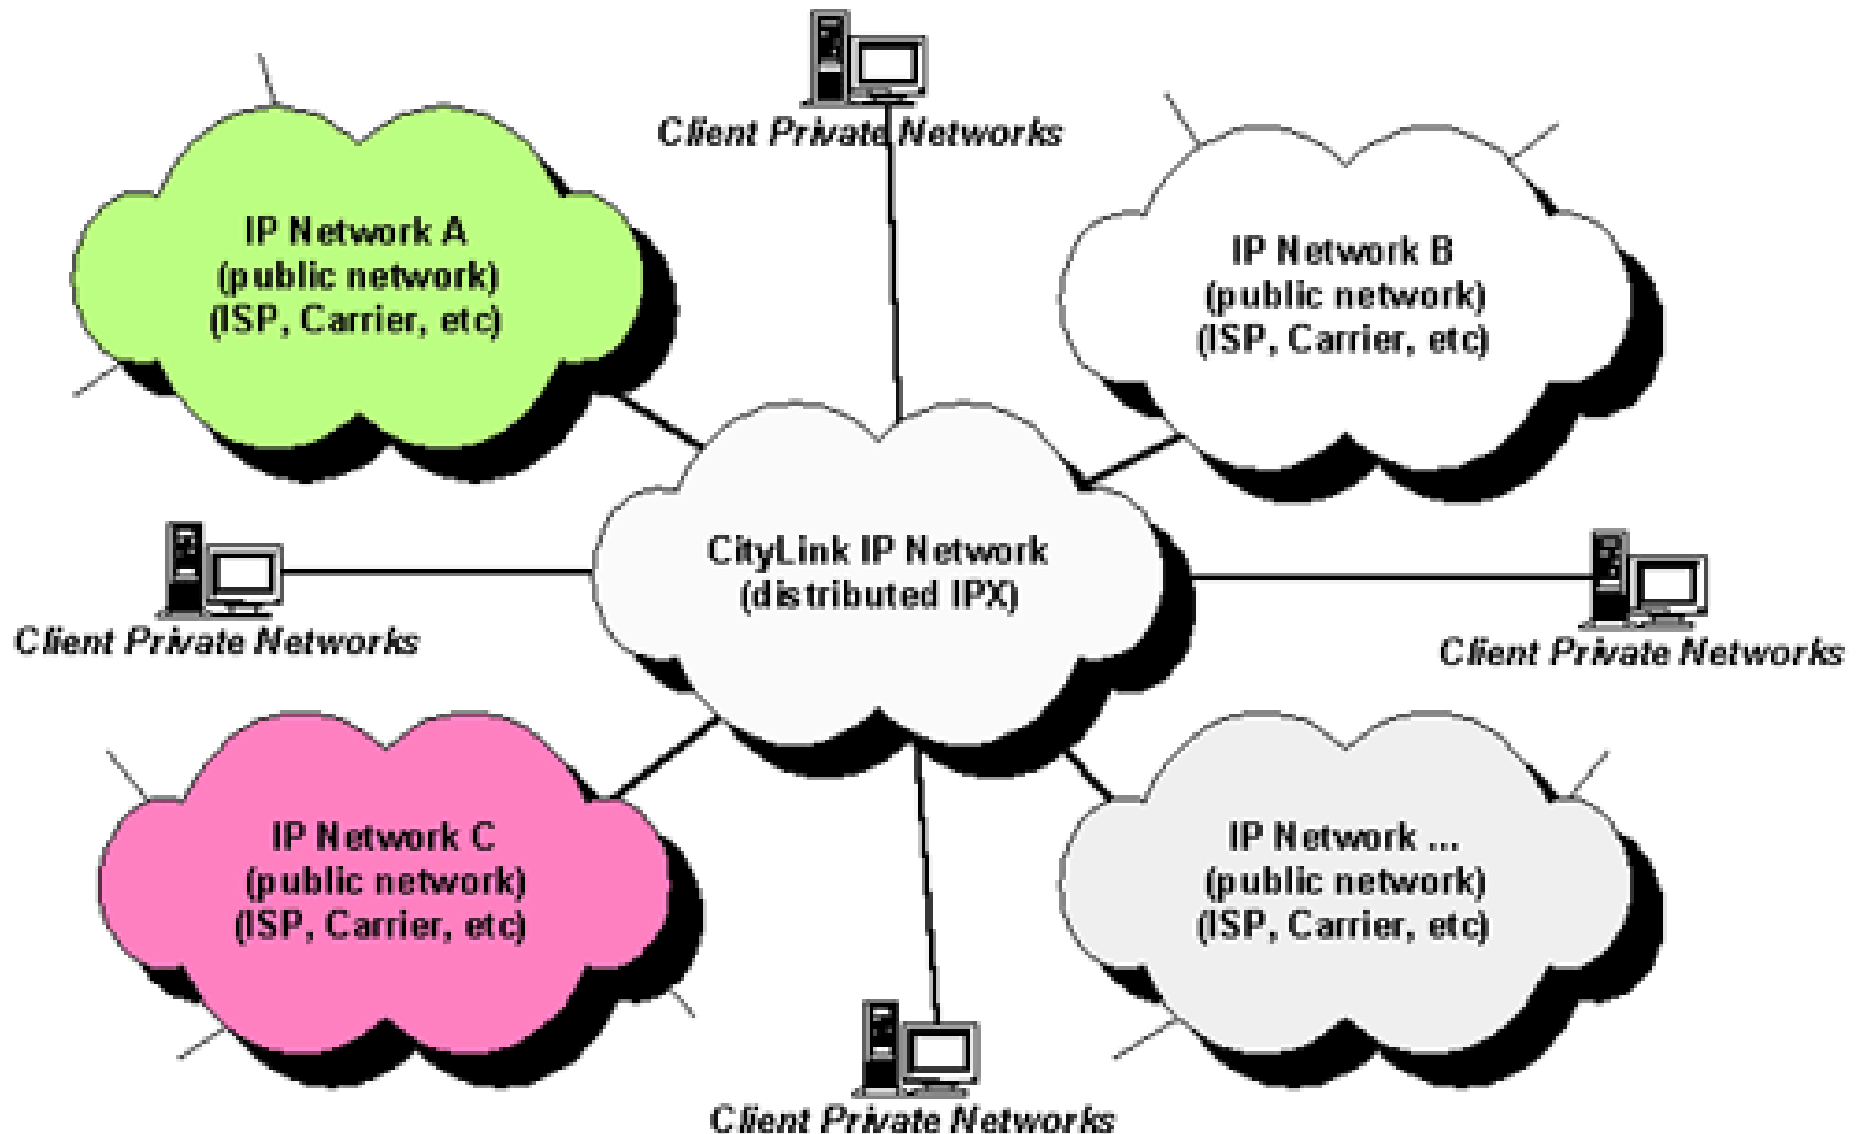

Route Servers

- 266 Mhz 586 class processor from www.soekris.com
- Uses LEAF code - leaf.sourceforge.org
- Quagga Routing Suite - www.quagga.net

Route Servers

APE Peers

- Currently 32 peering sessions with the APE route servers
- There is no requirement to peer with the route servers
- There are other bilateral arrangements – large providers e.g. telcos favour this arrangement!
- Smaller providers are keen to peer – no surprises here!
- Looking glass available
 - <http://www.wix.net.nz/cgi-bin/mrlg-ape.cgi>

Wellington Internet Exchange

Wellington Internet Exchange

Wellington Internet Exchange

Wellington Internet Exchange

WIX Distributed Peering Environment

WIX Switches

- Highly distributed switch fabric
- 60+ Cisco switches with connections to 300+ buildings in Wellington CBD
 - 35xx, 29xx
- Connections at 10, 100, 1000 Mbps

WIX Peers

- Currently over 120 peering sessions with the WIX route servers
 - Smallest prefixes announced - /29
 - 41 peers have public AS numbers
 - 85 peers have private AS numbers
- We operate our own route registry
 - <http://www.wix.net.nz/cgi-bin/whois.pl>
- We use RPSL to manage all IPv4 route servers
- Looking glass available
 - <http://www.wix.net.nz/cgi-bin/mrlg-wix.cgi>

What's next?

- IPv6 peering also available in both locations
 - Small number of peers so far
 - Experimental link joining APE6 and WIX6 will be commissioned very soon
 - IPv4 to IPv6 tunnelbrokers available
- More exchanges planned – part of design for NZ Internet 2 linking the universities and research community