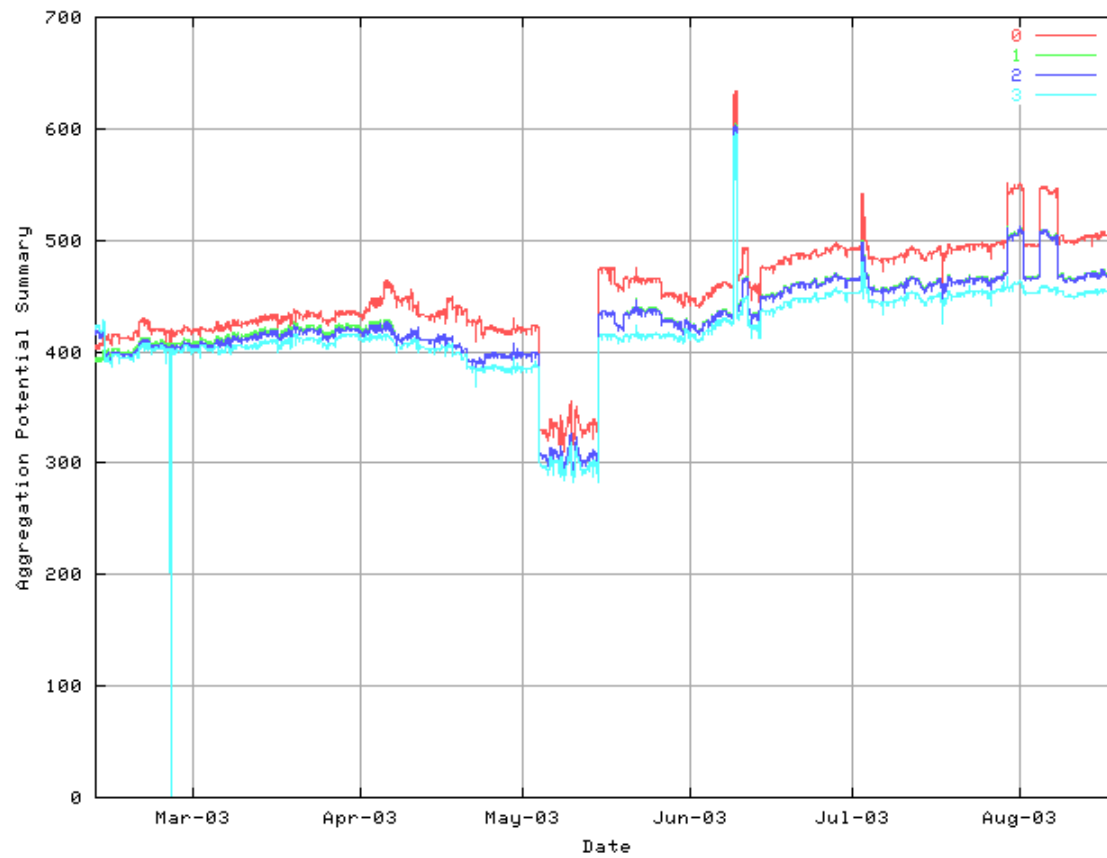

IPv6 CIDR Report

[www.cidr-report/v6]

[The V6 CIDR Report]

- Tracking the aggregation behaviour of the IPv6 BGP routing table
- Provides analysis of the combined RIR and 6BONE address space

[The Overall Picture]

[The Report]

- To web page

[BGP Table Analysis from AS1221]

- All routes

- <http://bgp.potaroo.net/v6/as1221/>

- RIR

- <http://bgp.potaroo.net/v6/as1221/rir/>

- 6Bone