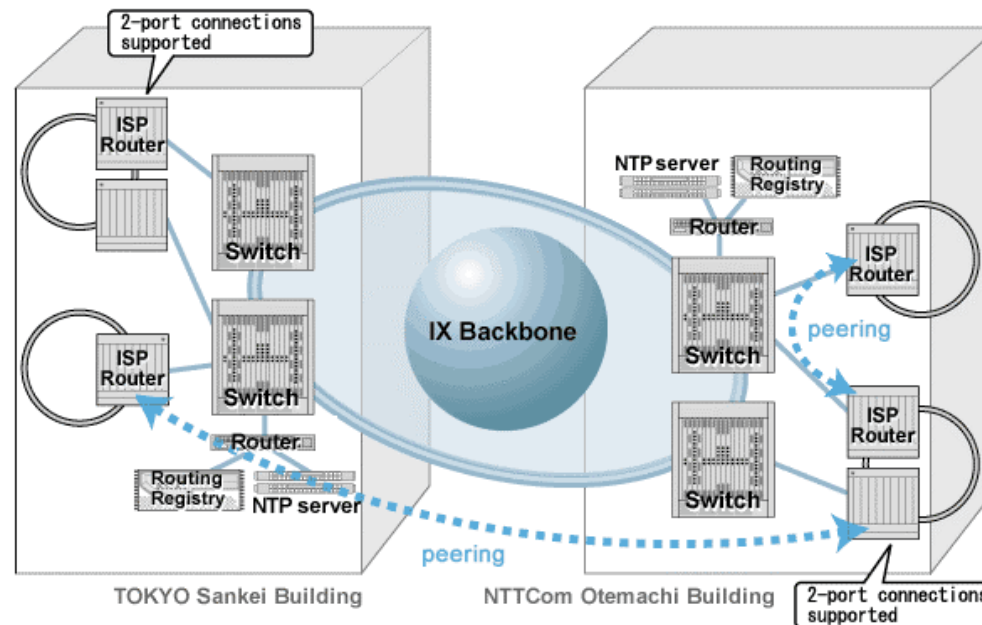

JPNAP report

Internet Multifeed Co.

miyake@mfeed.ad.jp

Nobuhisa Miyake

All communication flows through here.

全てのコミュニケーションはここを通る

JPNAP service overview

- A commercial Internet Exchange service in JAPAN
- History
 - IPv4 IX trial service in Tokyo in Jan. 2001.
 - IPv4 IX in Tokyo in May 2001.
 - IPv4 IX in Osaka in Jan. 2002.
 - IPv6 IX in Tokyo in Jun. 2002, and
 - Adding 10G Ethernet interface option to JPNAP(Tokyo) in Jan. 2003.

All communication flows through here.

全てのコミュニケーションはここを通る

JPNAP service overview

- Distributed IX service
 - Interconnecting distributed two sites
 - Providing the same service at both sites

All communication flows through here.

All communication flows through here.

全てのコミュニケーションはここを通る

JPNAP 10G Service (in Tokyo)

- Interface: 10G Base-LR
- Useful for ISPs who are connected with JPNAP by more than 3 or 4 GbE ports because of reducing ISP's traffic management work.