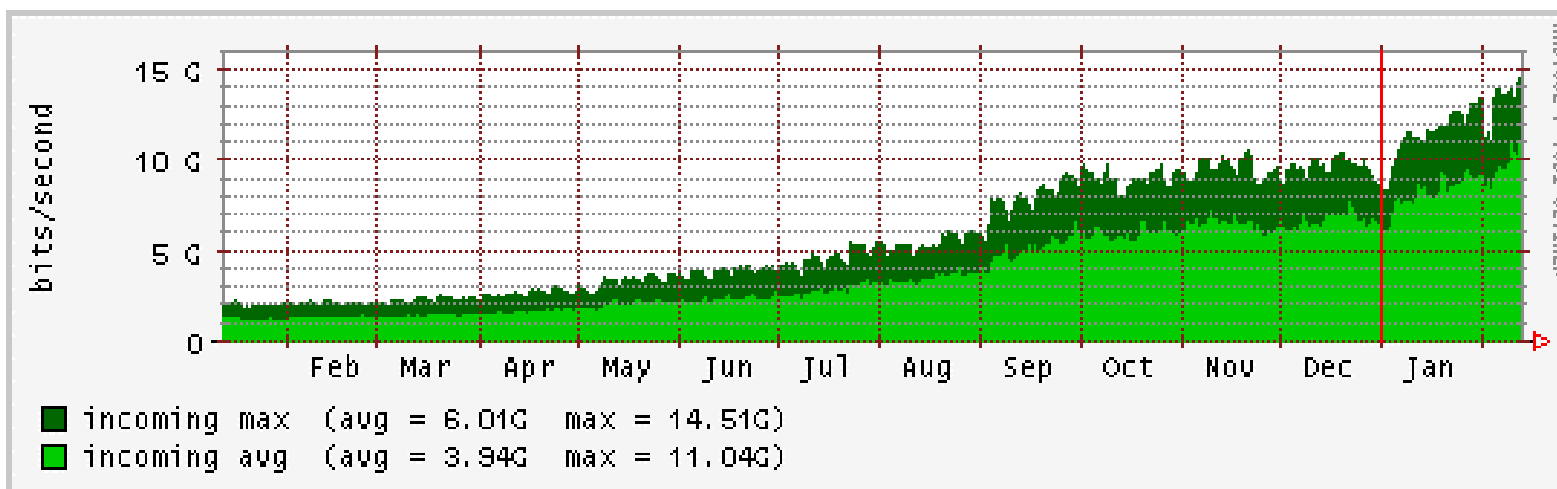

全てのコミュニケーションはここを通る

JPNAP (in Tokyo)

- Started commercial service in May 2001.
- The traffic volume has been increased rapidly.
- More than 1G per a month ! (since 6 months ago)
- Major ISPs send/receive more than 3G peak traffic.