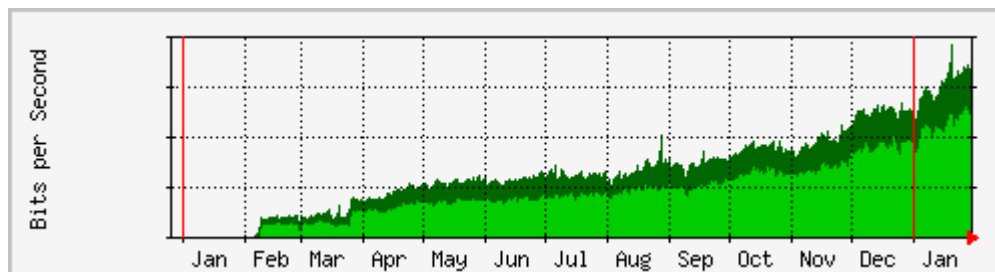

全てのコミュニケーションはここを通る

JPNAP (in Tokyo)

- Started commercial service in May 2001.
- The traffic volume has been increased rapidly.
- More than 1G per a month ! (since 6 months ago)
- Major ISPs send/receive more than 3G peak traffic.

Total traffic of JPNAP

All communication flows through here.

全てのコミュニケーションはここを通る

JPNAP Osaka

- Started service in Jan 2002.
- Redundancy in case of disaster in Tokyo area.
- Hot-potato routing using JPNAP and JPNAP Osaka.
- The traffic volume has been increased rapidly.