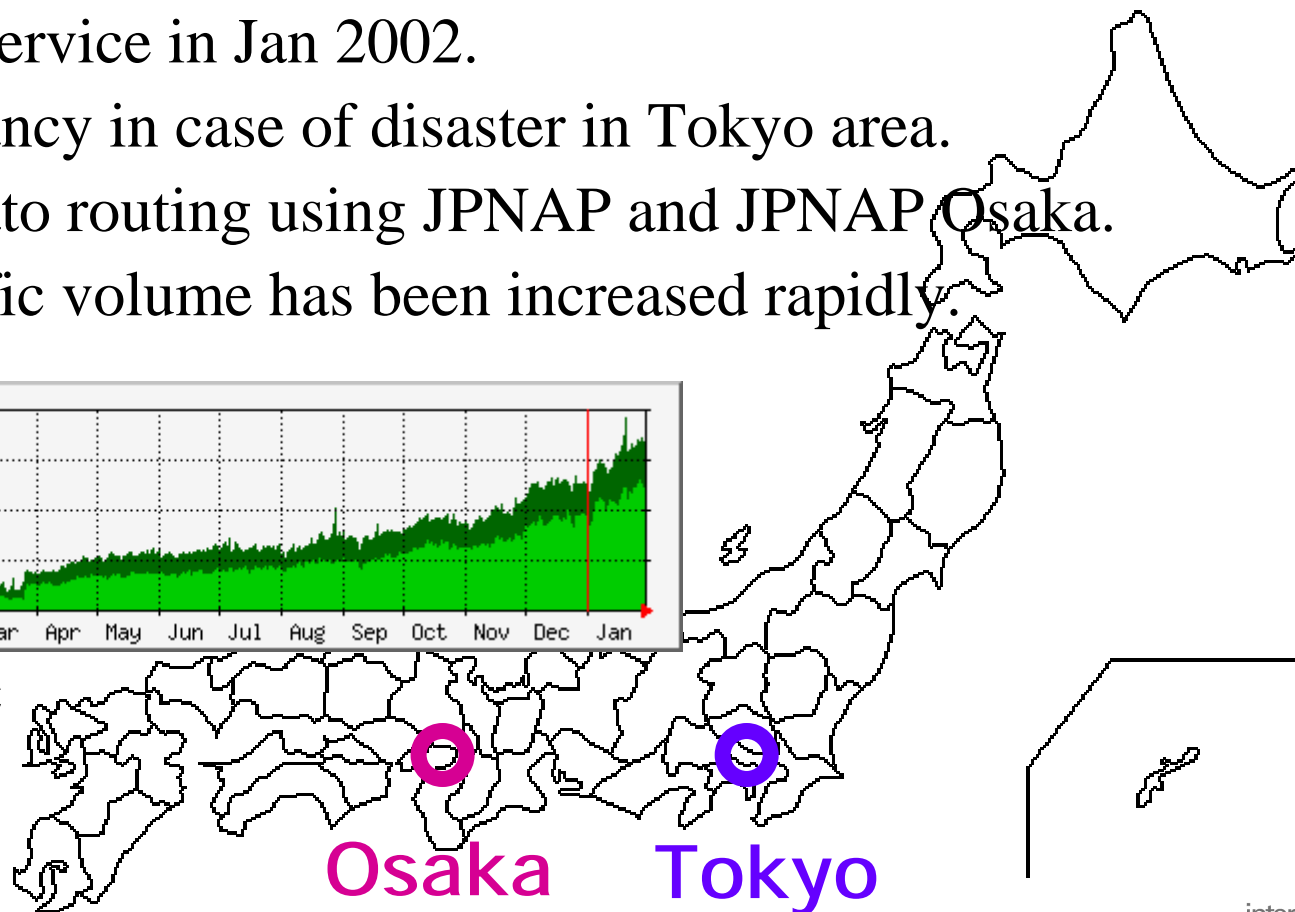

JPNAP Osaka

- Started service in Jan 2002.
- Redundancy in case of disaster in Tokyo area.
- Hot-potato routing using JPNAP and JPNAP Osaka.
- The traffic volume has been increased rapidly.

All communication flows through here.

全てのコミュニケーションはここを通る