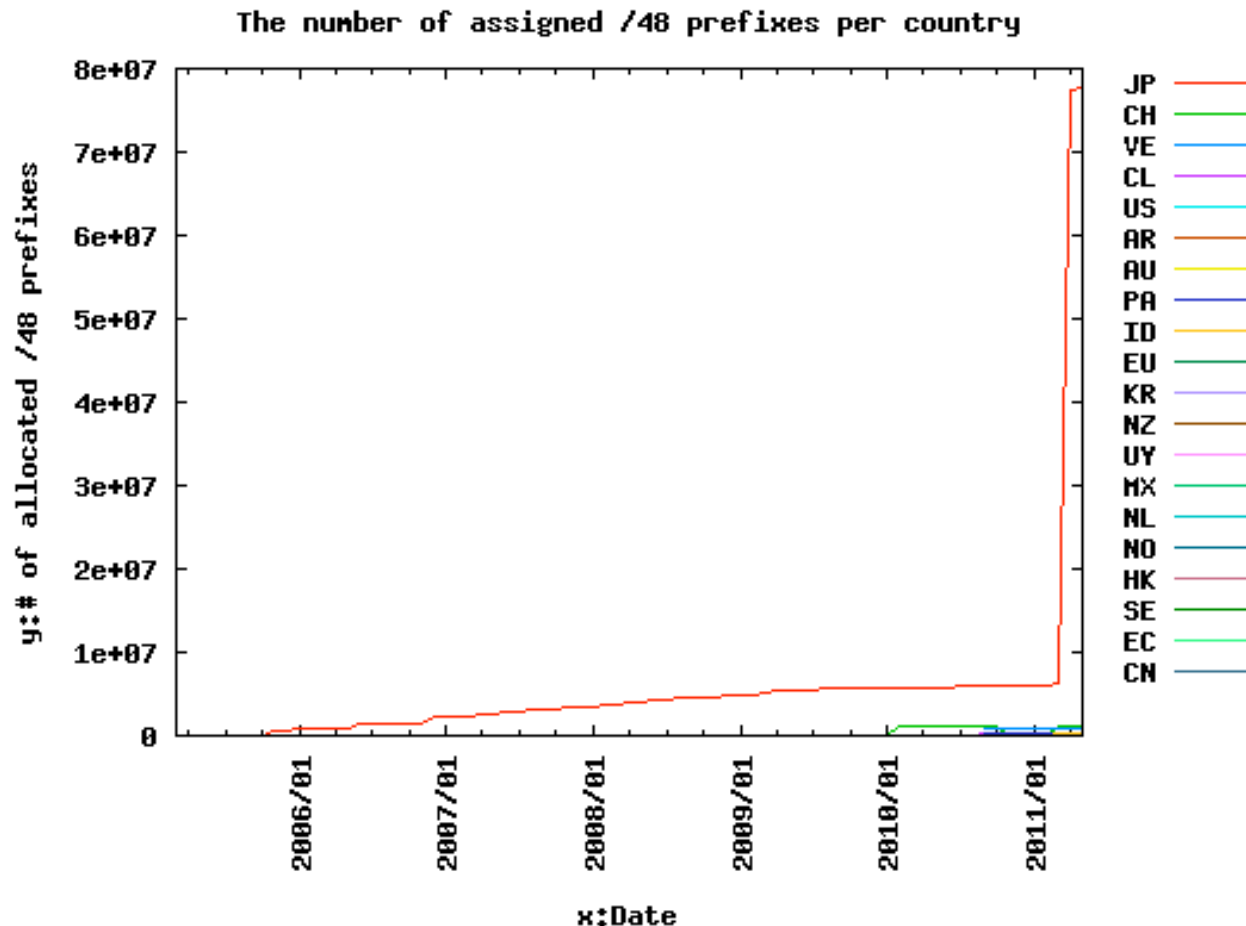

Number of assigned /48 IPv6 address block

the progress of the number of IPv6 address block assigned from LIR to ISP and/or end-user classified by each country