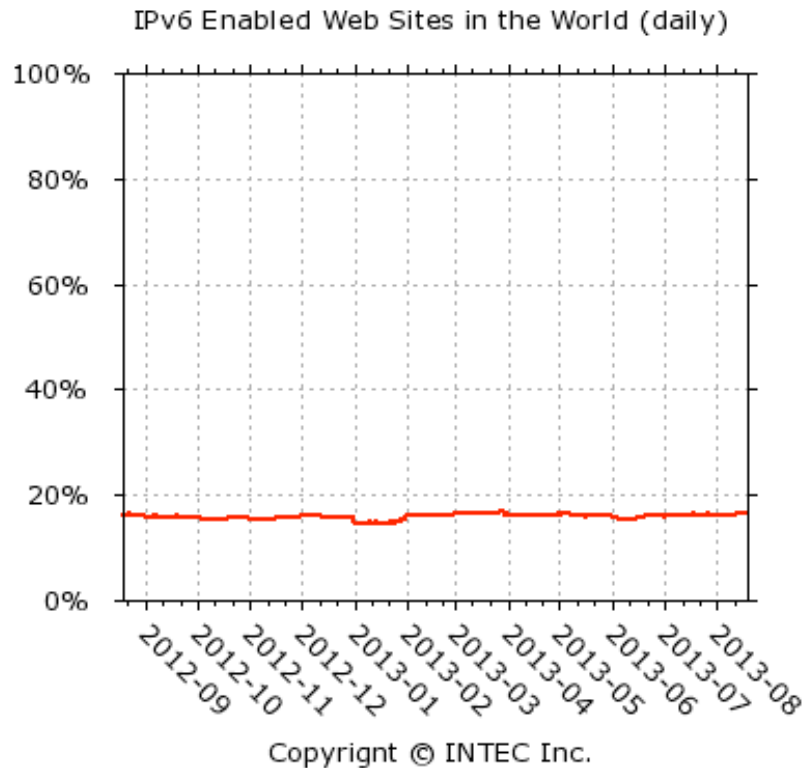

IPv6 penetration rate : web servers

The number of IPv6 enabled site in the top 500 web sites which is published by Alexa Internet, Inc.

— Ratio of IPv6 enabled web servers

— Ratio of IPv6 enabled web servers