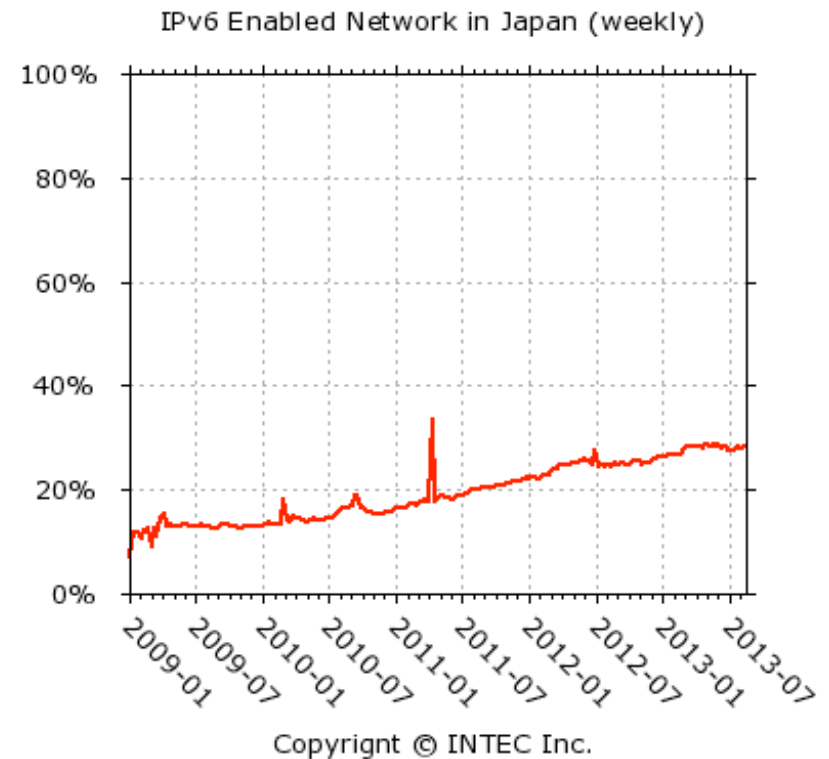

- This table shows the amount of IPv6 traffic from the major networks (ASNs) in Japan to Google on 21st August, 2013.
- Absolute number of IPv6 traffic is ranked higher.
- Of the total number of access, right-most column shows the proportion of the IPv6 access.

Measurements by INTEC INC.

IPv6 penetration rate : Internet backbone

The number of IPv6 enabled of Transit AS in BGP routing tables.

— Ratio of IPv6 enabled origin AS

— Ratio of IPv6 enabled transit AS

IPv6 penetration rate : web servers