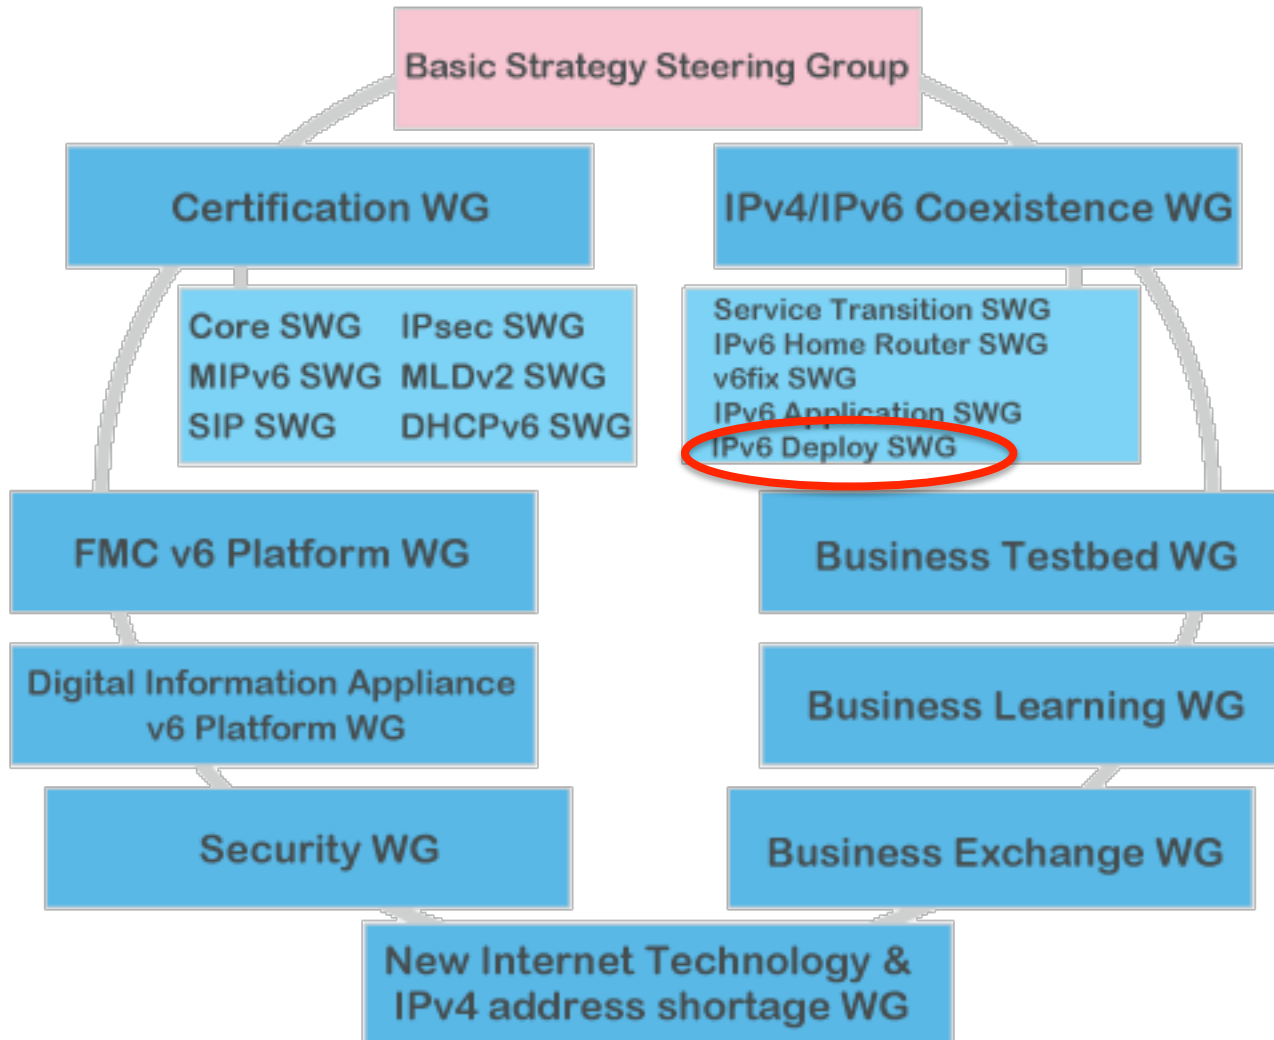

Working Groups in IPv6 PC