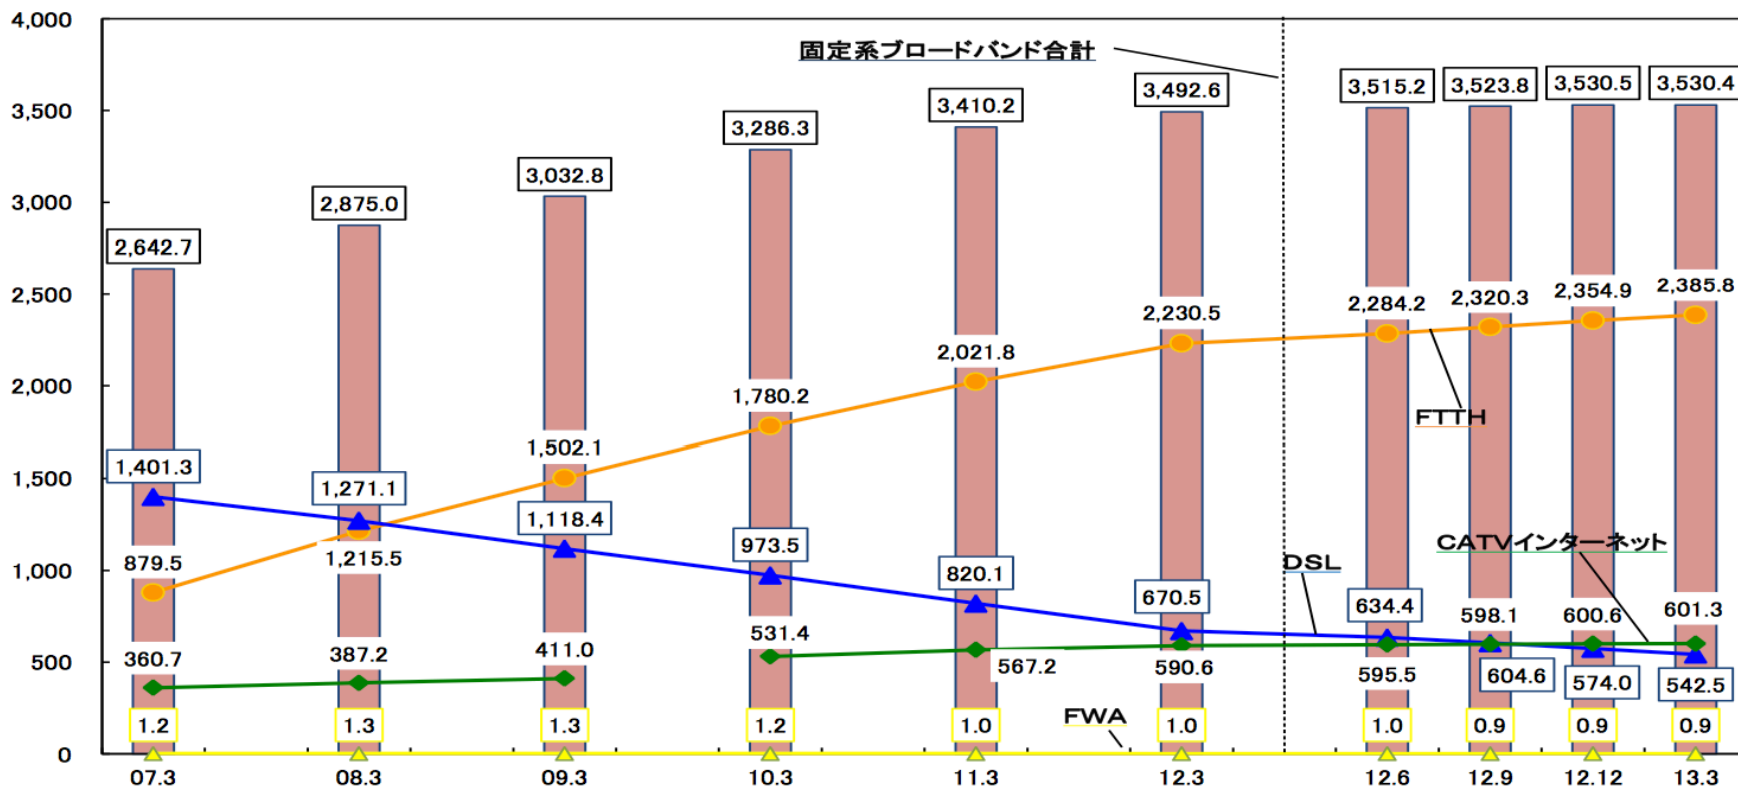

Measurements by IPv6 Promotion Council Japan

IPv6 Promotion Council in Japan

- IPv6 Promotion Council
 - Established on 2001.
 - Aims
 1. Pursue an international leadership role for Japan in the Internet field
 2. Develop rich human resources for continuous development of a new infrastructure for a high information society
 3. Promote new business and vitalize existing business in hardware, software and service of networks and devices
 - <http://www.v6pc.jp/en/index.phtml>

Working Groups in IPv6 PC

Fixed line Internet access service in Japan

- Fiber service is almost 70% of the total.

of users in 10K

Fiber access line service share

- About 70% ISPs use NTT East & West Internet access platform (called 'Flets')
 - NTT's access platform supports IPoE and PPPoE to access IPv6 Internet