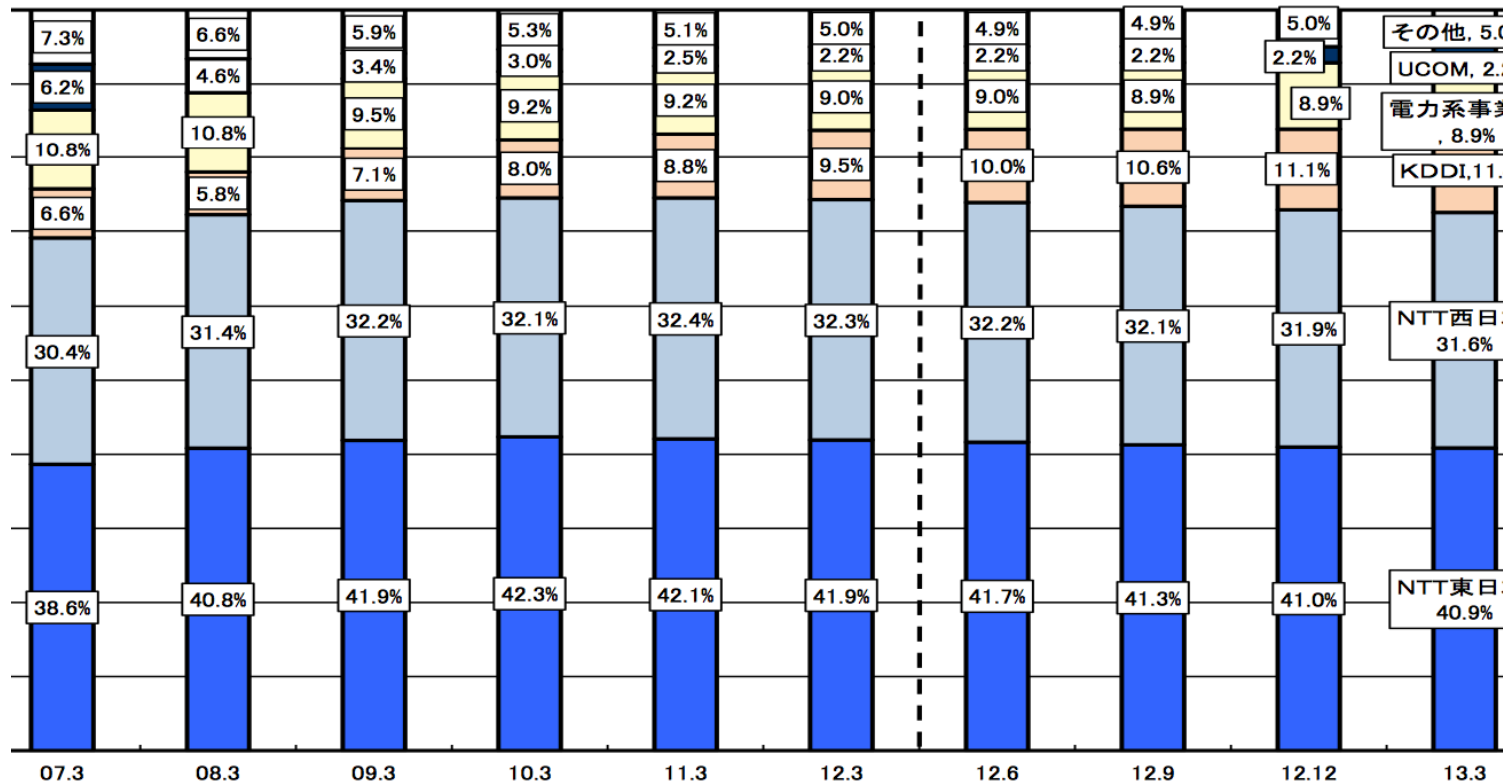

Working Groups in IPv6 PC

Fixed line Internet access service in Japan

- Fiber service is almost 70% of the total.

of users in 10K

Fiber access line service share

- About 70% ISPs use NTT East & West Internet access platform (called 'Flets')
 - NTT's access platform supports IPoE and PPPoE to access IPv6 Internet