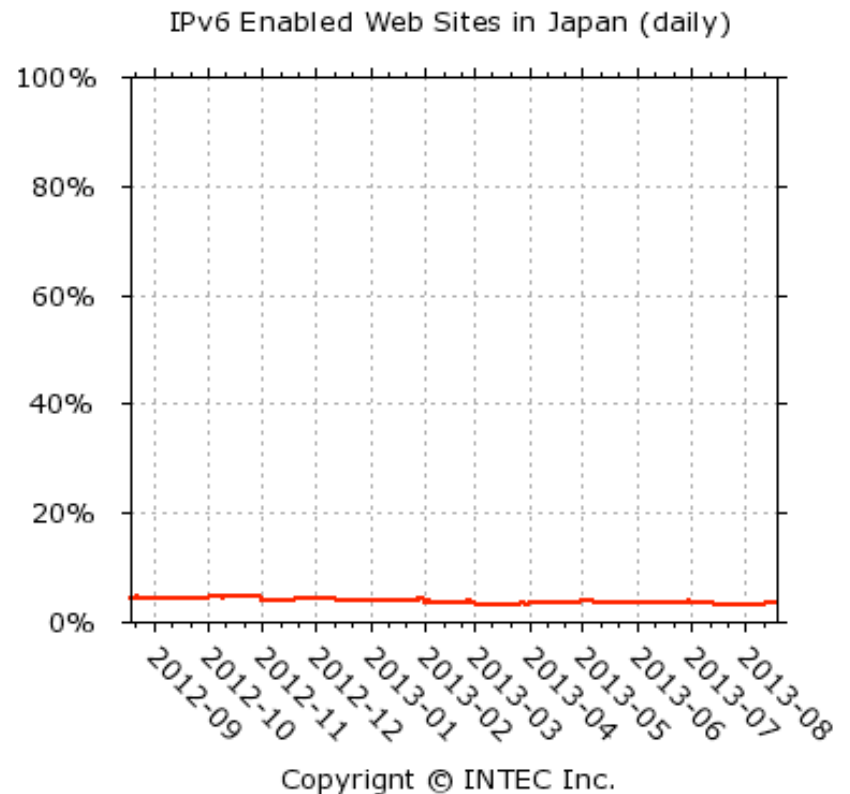

IPv6 penetration rate : web servers

The number of IPv6 enabled site in the top 500 web sites which is published by Alexa Internet, Inc.

— Ratio of IPv6 enabled web servers

— Ratio of IPv6 enabled web servers