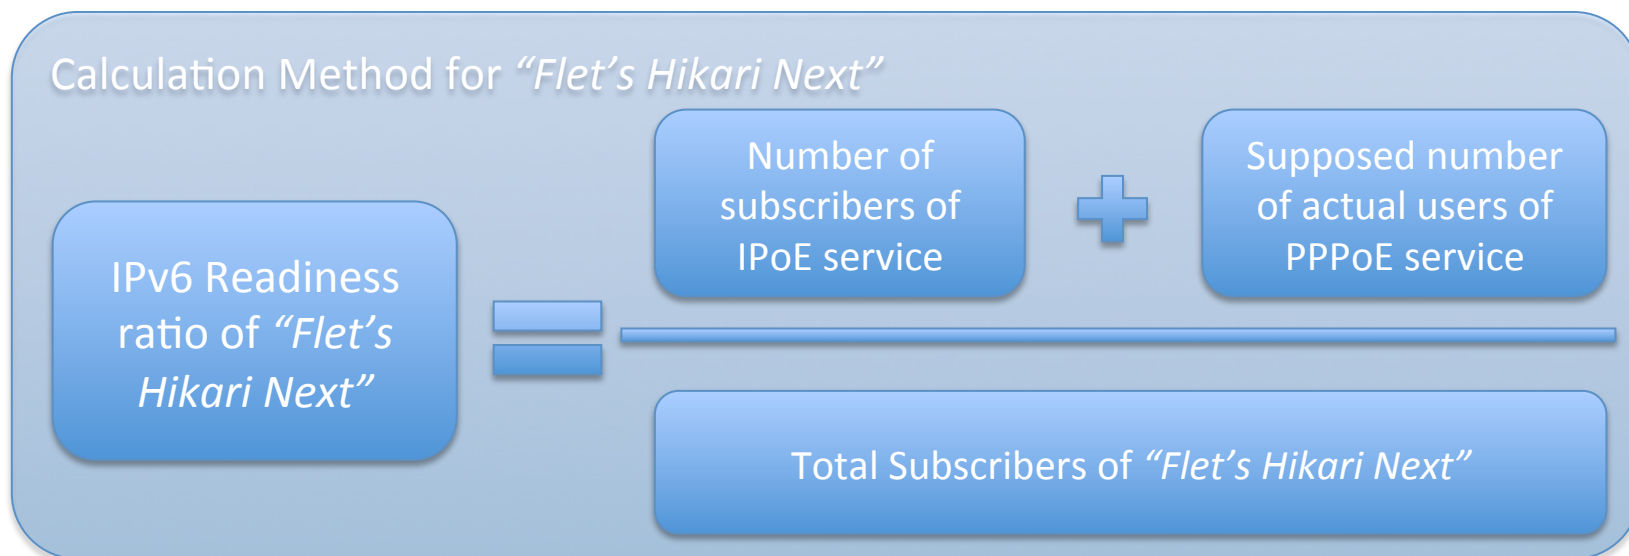

IPv6 service penetration rate in Japan

	Flet's Hikari Next	For reference	
		KDDI	CTC
Dec. 2012	0.8%	55%	24%
March 2013	1.4%	61%	29%