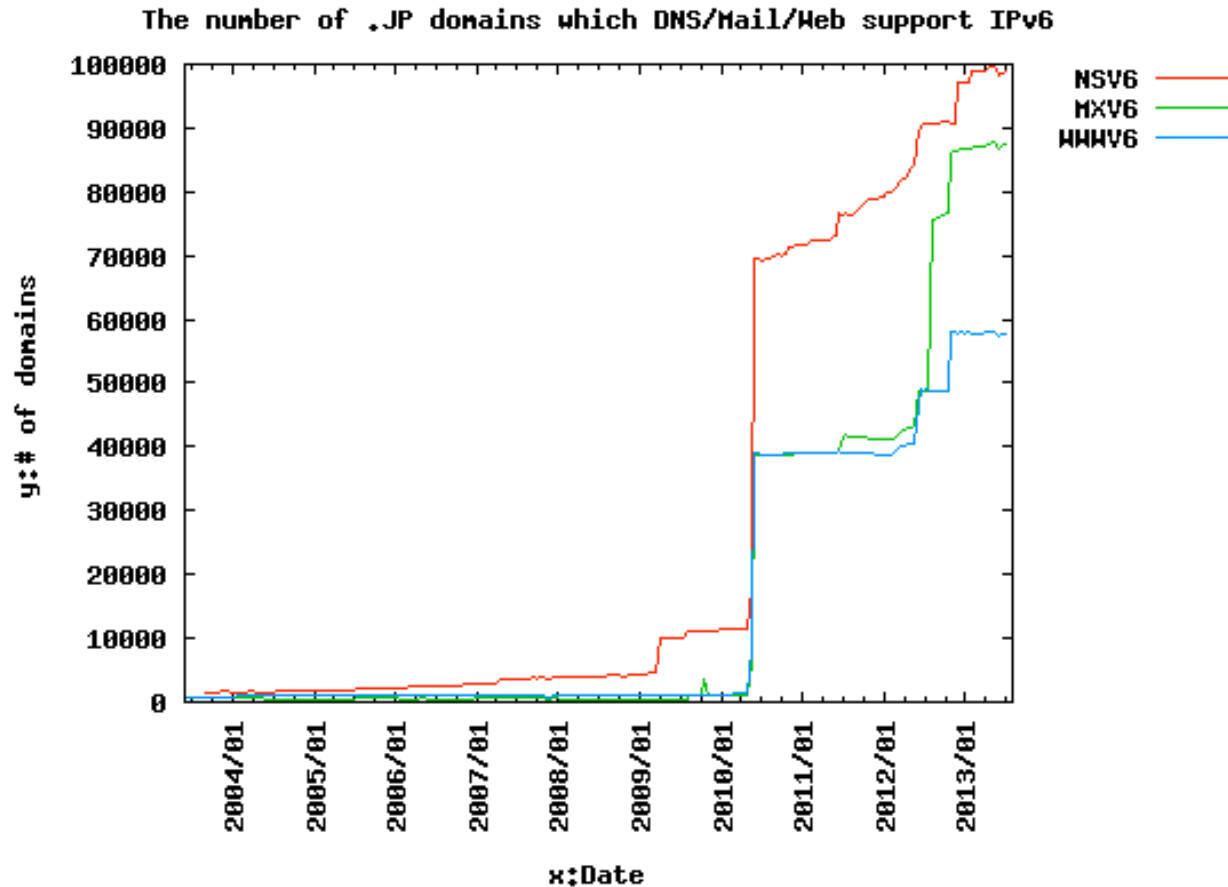

Please visit below URL for more information

<http://www.inetcore.com/project/metrics/index.html.en>

- They provide their data to IPv6 promotion council in Japan
 - Can be referred from
http://v6pc.jp/jp/spread/ipv6spread2013_03.phtml

Measurements by IAJapan

IPv6 measurements by IAJapan IPv6 DC

- IAJapan IPv6 DC has provided IPv6 measurement information from 2003.
 - IPv6 Address allocation
 - IPv6 BGP routing table information
 - DNS queries
 - DNS deployment

Number of assigned /48 IPv6 address block

the progress of the number of IPv6 address block assigned from LIR to ISP and/or end-user classified by each country

IPv6 supported .jp domain name servers

Copyright (C) Internet Association Japan