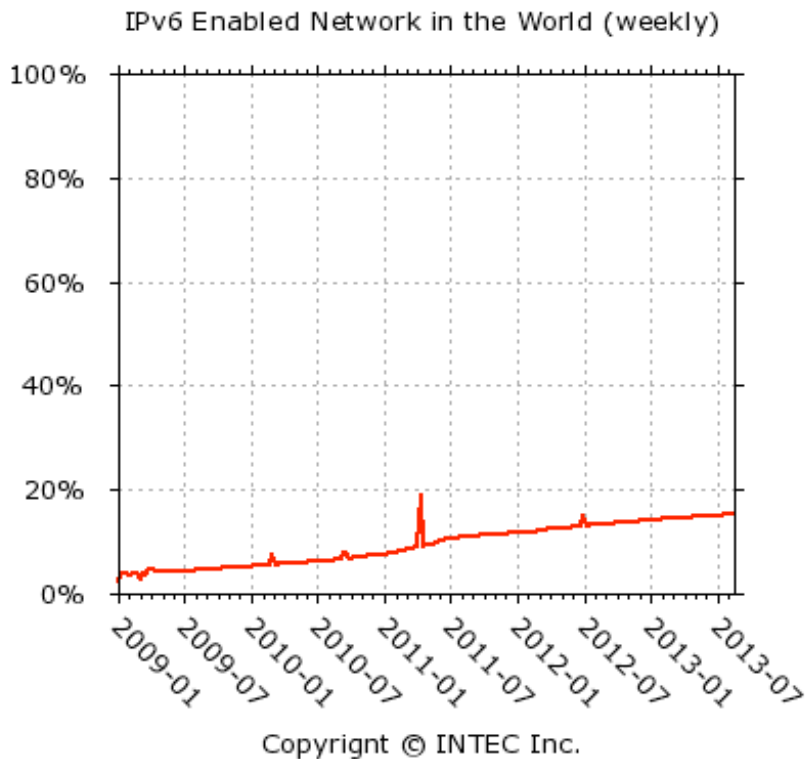

IPv6 penetration rate : Internet backbone

The number of IPv6 enabled of Transit AS in BGP routing tables.

— Ratio of IPv6 enabled origin AS